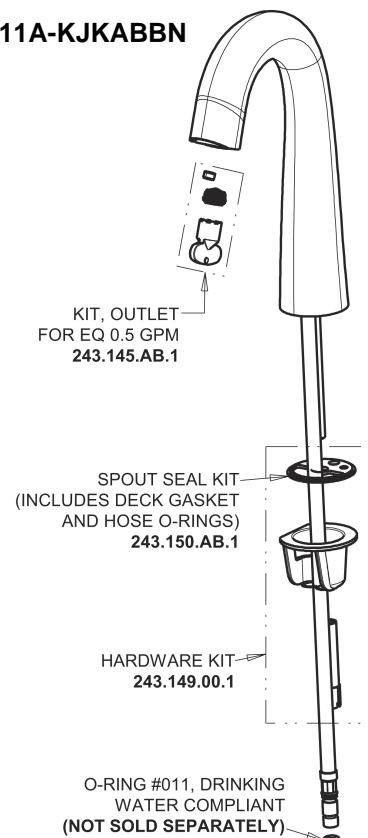

# Repair Parts

EQ-C13A-43ABBN

EQ High Arc Series Lavatory Sink Faucet with Hands-free Infrared Detection

**CHICAGO FAUCETS**

a Geberit company

## EQ-43KJKABNF EQ Control Box, AC (Less Transformer), Thermostatic Mixer Base Parts:

## Brushed Nickel EQ High Arc Spout, 0.5 GPM EQ-C11A-KJKABBN

## 8" Cover Plate, Brushed Nickel, for EQ Curved/High Arc Spouts EQ-A13-KJKBN