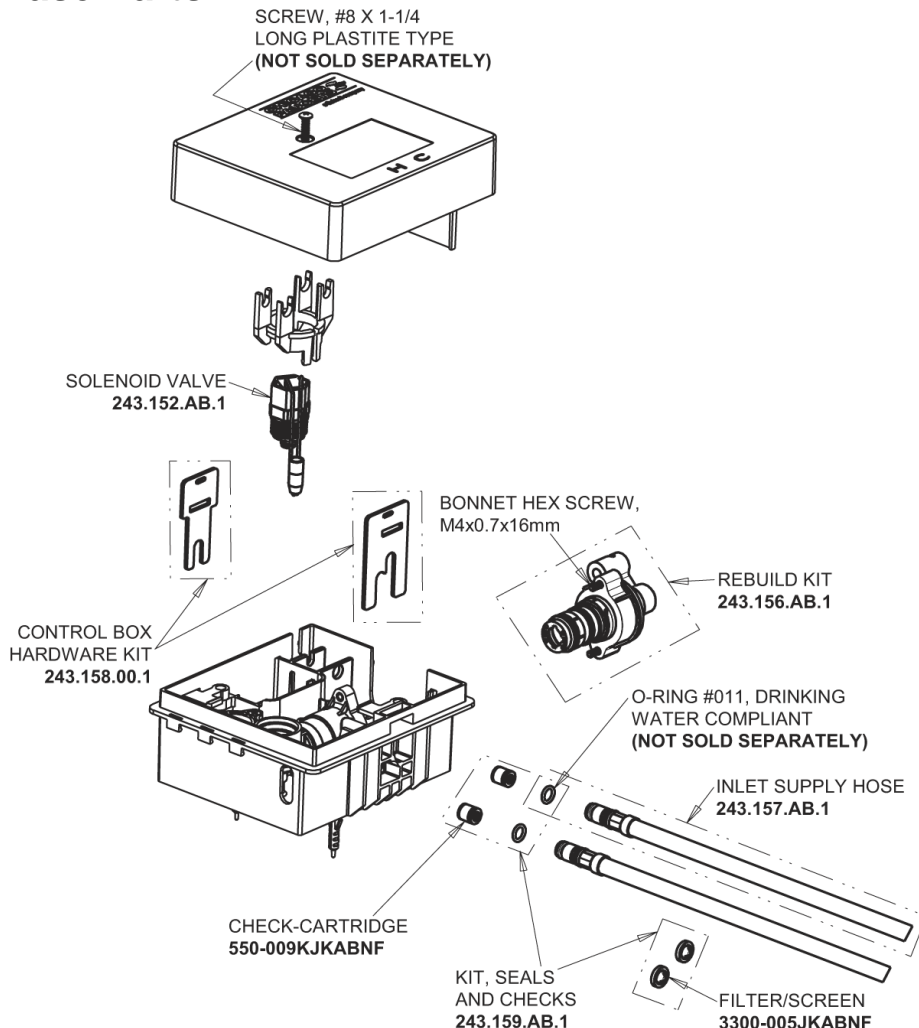

# Repair Parts

EQ-C13A-43ABBN

EQ High Arc Series Lavatory Sink Faucet with Hands-free Infrared Detection

**CHICAGO FAUCETS**

a Geberit company

## EQ-43KJKABNF EQ Control Box, AC (Less Transformer), Thermostatic Mixer Base Parts:

## Brushed Nickel EQ High Arc Spout, 0.5 GPM EQ-C11A-KJKABBN

## 8" Cover Plate, Brushed Nickel, for EQ Curved/High Arc Spouts EQ-A13-KJKBN