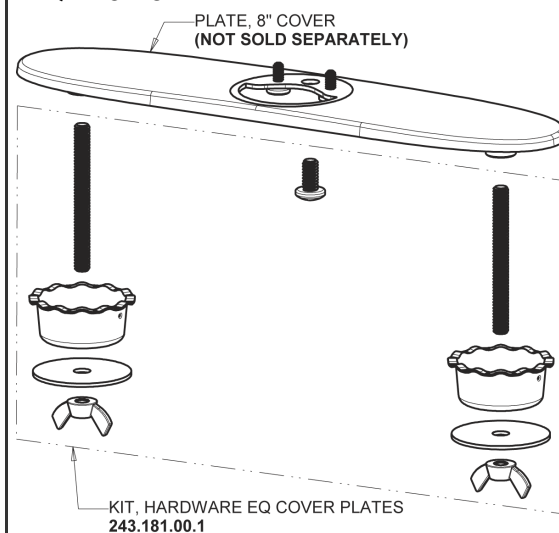

# Repair Parts

EQ-C13A-43ABBN

EQ High Arc Series Lavatory Sink Faucet with Hands-free Infrared Detection

**CHICAGO FAUCETS**

a Geberit company

## EQ-43KJKABNF EQ Control Box, AC (Less Transformer), Thermostatic Mixer Base Parts:

## 8" Cover Plate, Brushed Nickel, for EQ Curved/High Arc Spouts EQ-A13-KJKBN