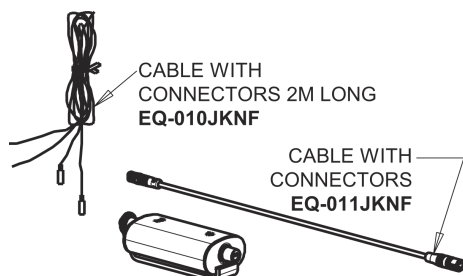

EQ Brownout Protector (Accessory Only) EQ-012JKNF

For Technical Assistance:

Phone: 800-TEC-TRUE (832-8783)

Email: techsupport.us@chicago faucets.com

2100 South Clearwater Drive

Des Plaines, IL 60018

Phone: 847-803-5000

chicago faucets.com