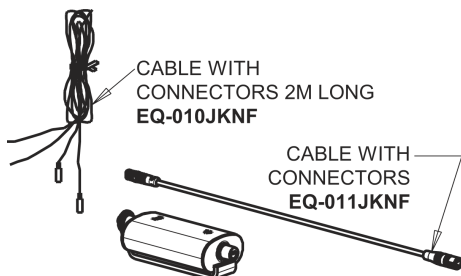

Repair Parts

EQ-C13A-33ABBN

EQ High Arc Series Lavatory Sink Faucet with Hands-free Infrared Detection

CHICAGO FAUCETS®

Geberit Group

EQ-33KJKABNF EQ Control Box, AC Plug-in, Thermostatic Mixer Base Parts:

EQ Brownout Protector (Accessory Only) EQ-012JKNF

Brushed Nickel EQ High Arc Spout, 0.5 GPM EQ-C11A-KJKABBN

8" Cover Plate, Brushed Nickel, for EQ Curved/High Arc Spouts EQ-A13-KJKBN

For Technical Assistance: