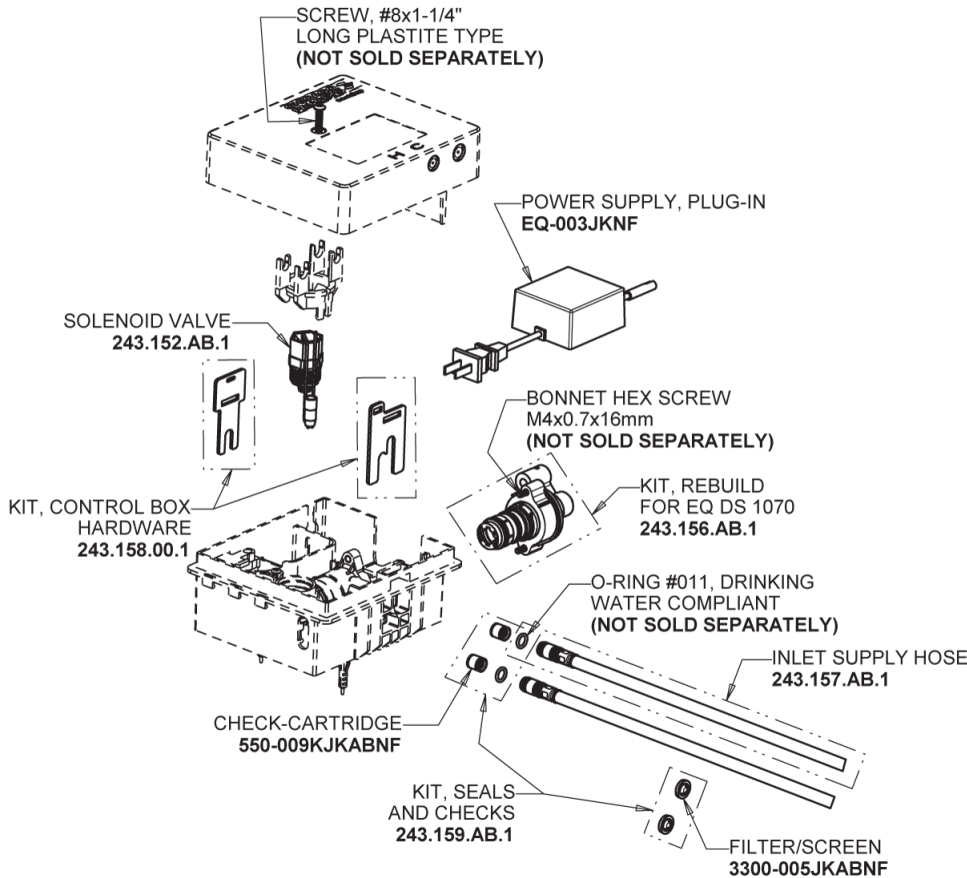

Repair Parts

EQ-C13A-33ABBN

EQ High Arc Series Lavatory Sink Faucet with Hands-free Infrared Detection

CHICAGO FAUCETS®

Geberit Group

EQ-33KJKABNF EQ Control Box, AC Plug-in, Thermostatic Mixer Base Parts:

EQ Brownout Protector (Accessory Only) EQ-012JKNF

Brushed Nickel EQ High Arc Spout, 0.5 GPM EQ-C11A-KJKABBN

8" Cover Plate, Brushed Nickel, for EQ Curved/High Arc Spouts EQ-A13-KJKBN

For Technical Assistance: