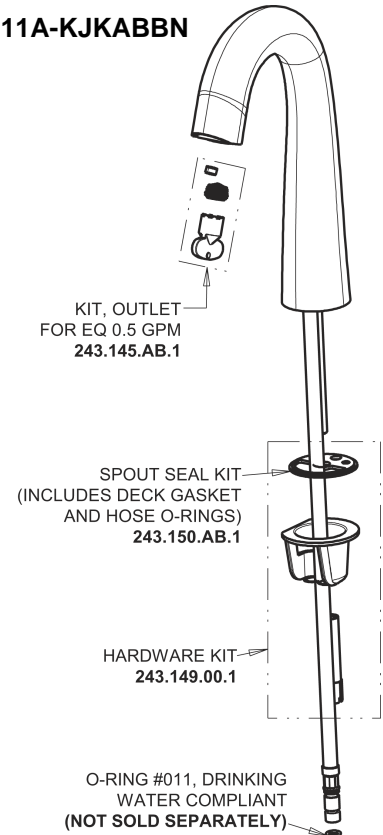

Repair Parts

EQ-C13A-33ABBN

EQ High Arc Series Lavatory Sink Faucet with Hands-free Infrared Detection

CHICAGO FAUCETS®

Geberit Group

EQ-33KJKABNF EQ Control Box, AC Plug-in, Thermostatic Mixer Base Parts:

EQ Brownout Protector (Accessory Only) EQ-012JKNF

Brushed Nickel EQ High Arc Spout, 0.5 GPM EQ-C11A-KJKABBN

8" Cover Plate, Brushed Nickel, for EQ Curved/High Arc Spouts EQ-A13-KJKBN

For Technical Assistance: