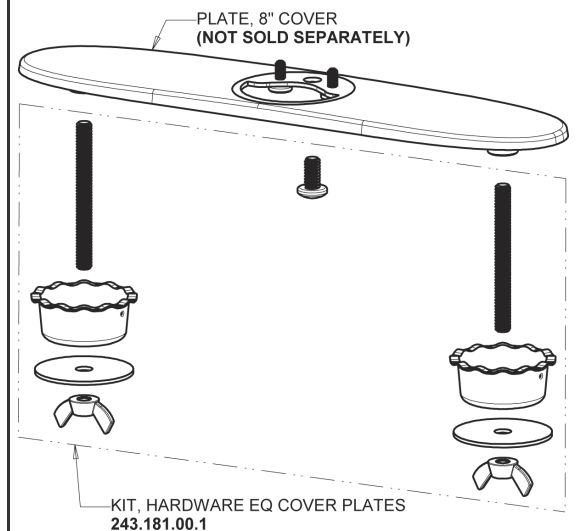

Repair Parts

EQ-C13A-33ABBN

EQ High Arc Series Lavatory Sink Faucet with Hands-free Infrared Detection

CHICAGO FAUCETS®

Geberit Group

EQ-33KJKABNF EQ Control Box, AC Plug-in, Thermostatic Mixer Base Parts:

EQ Brownout Protector (Accessory Only) EQ-012JKNF

Brushed Nickel EQ High Arc Spout, 0.5 GPM EQ-C11A-KJKABBN

8" Cover Plate, Brushed Nickel, for EQ Curved/High Arc Spouts EQ-A13-KJKBN

For Technical Assistance: