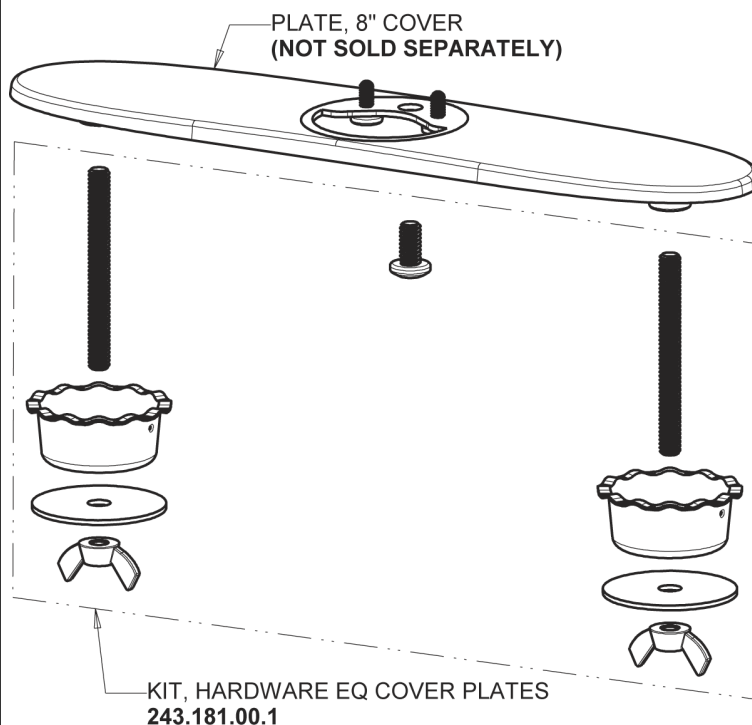

Repair Parts

EQ-C13A-13ABCP

EQ High Arc Series Lavatory Sink Faucet with Hands-free Infrared Detection

**CHICAGO
FAUCETS** 

a Geberit company

Polished Chrome EQ High Arc Spout, 0.5 GPM
EQ-C11A-KJKABCP

8" Cover Plate, Polished Chrome, for EQ Curved/High Arc Spouts
EQ-A13-KJKCP

EQ-C13A-13ABCP

EQ High Arc Series Lavatory Sink Faucet with Hands-free Infrared Detection

**CHICAGO
FAUCETS**

a Geberit company

EQ-13KJKABNF EQ Control Box, Battery, Thermostatic Mixer Base Parts:

For Technical Assistance: