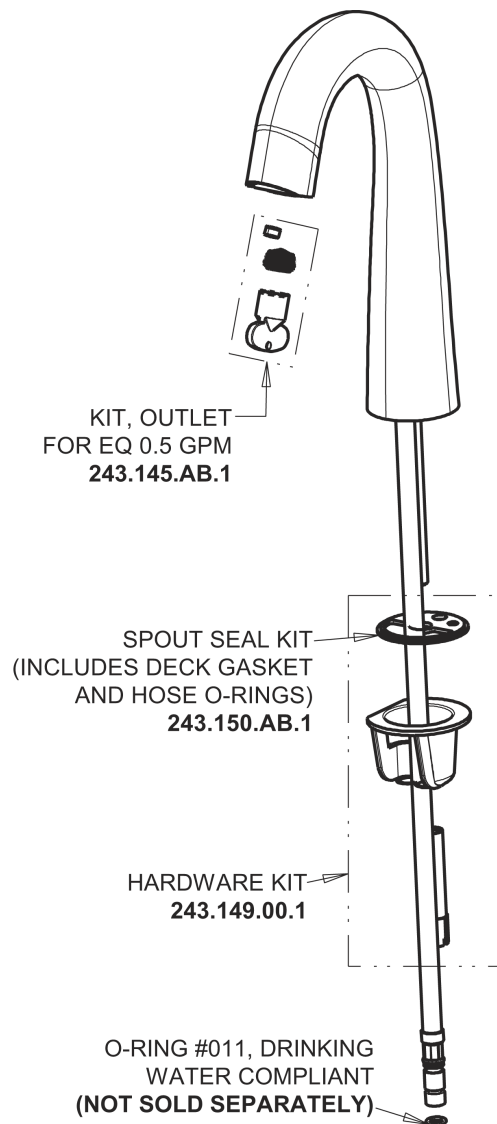

Repair Parts

EQ-C13A-13ABCP

EQ High Arc Series Lavatory Sink Faucet with Hands-free Infrared Detection

**CHICAGO
FAUCETS** 

a Geberit company

Polished Chrome EQ High Arc Spout, 0.5 GPM
EQ-C11A-KJKABCP

8" Cover Plate, Polished Chrome, for EQ Curved/High Arc Spouts
EQ-A13-KJKCP

EQ-C13A-13ABCP

EQ High Arc Series Lavatory Sink Faucet with Hands-free Infrared Detection

**CHICAGO
FAUCETS**

a Geberit company

EQ-13KJKABNF EQ Control Box, Battery, Thermostatic Mixer Base Parts:

For Technical Assistance: