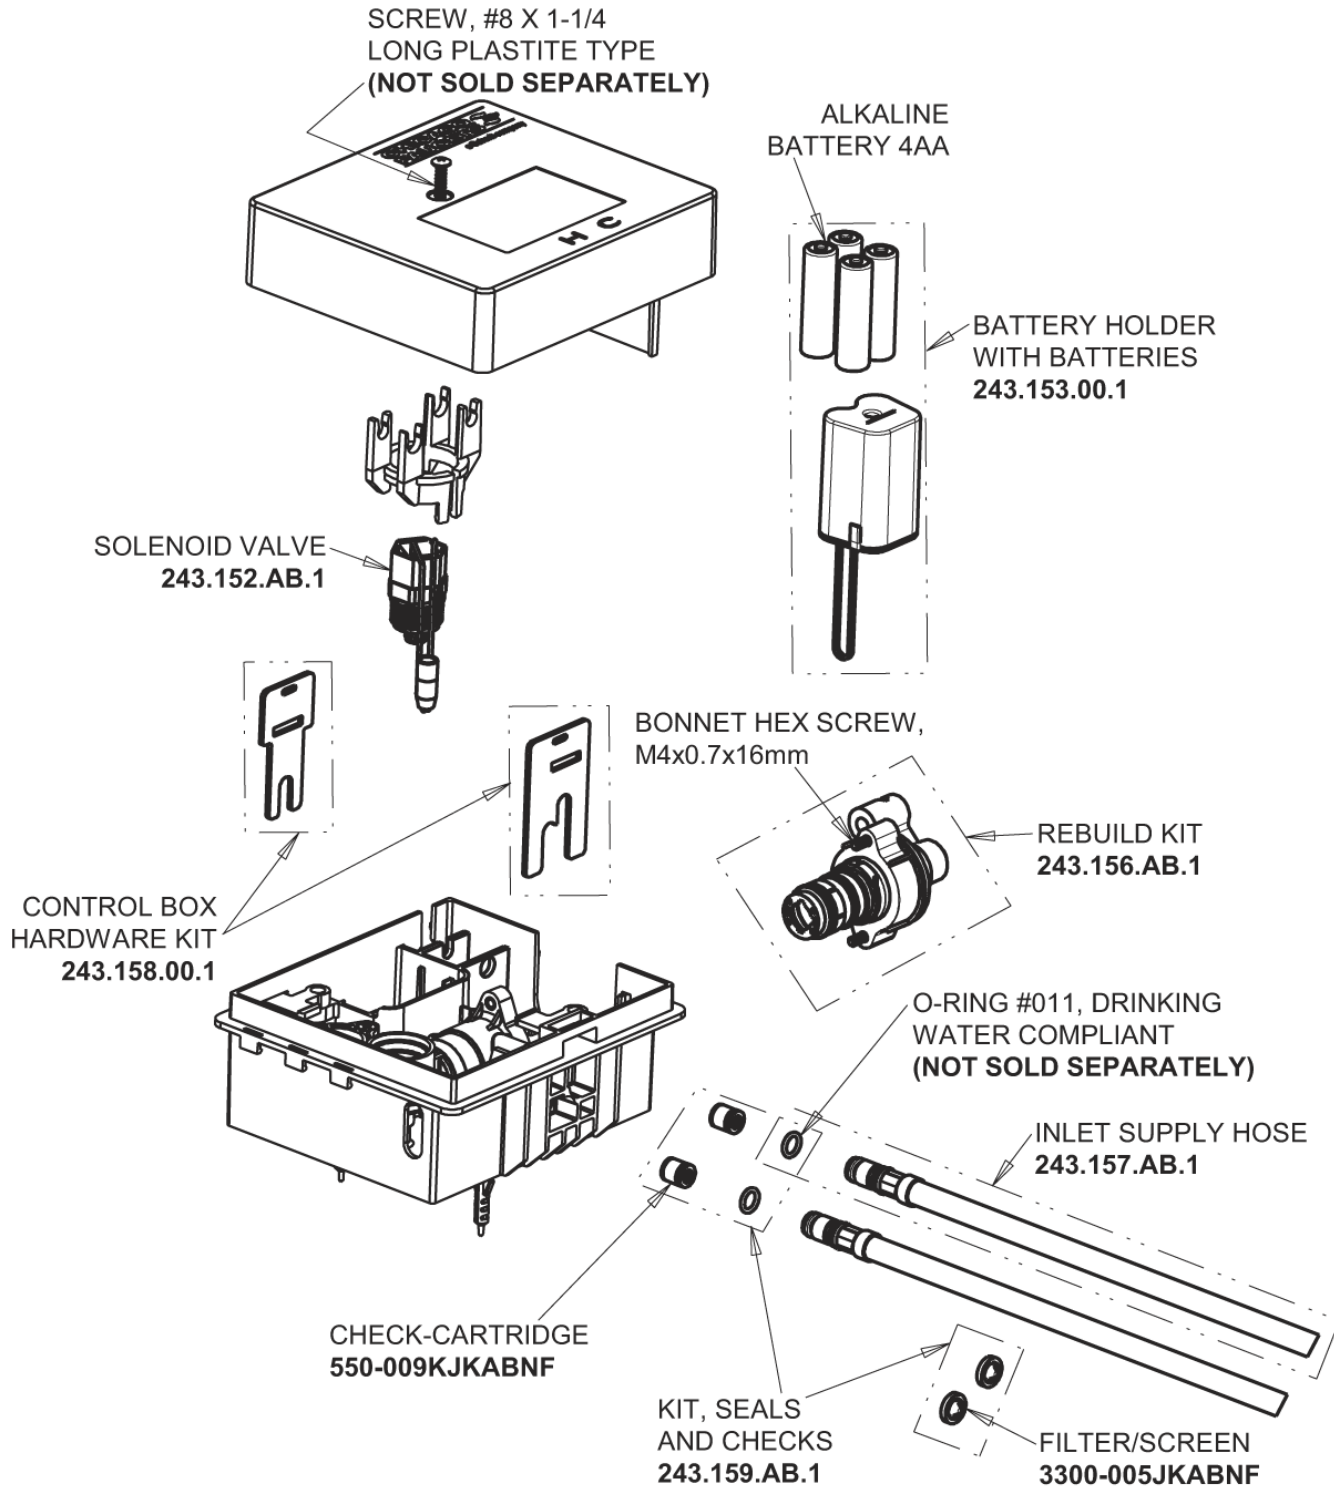

Repair Parts

EQ-C13A-13ABCP

EQ High Arc Series Lavatory Sink Faucet with Hands-free Infrared Detection

**CHICAGO
FAUCETS** 

a Geberit company

Polished Chrome EQ High Arc Spout, 0.5 GPM
EQ-C11A-KJKABCP

8" Cover Plate, Polished Chrome, for EQ Curved/High Arc Spouts
EQ-A13-KJKCP

EQ-C13A-13ABCP

EQ High Arc Series Lavatory Sink Faucet with Hands-free Infrared Detection

**CHICAGO
FAUCETS**

a Geberit company

EQ-13KJKABNF EQ Control Box, Battery, Thermostatic Mixer Base Parts:

For Technical Assistance: