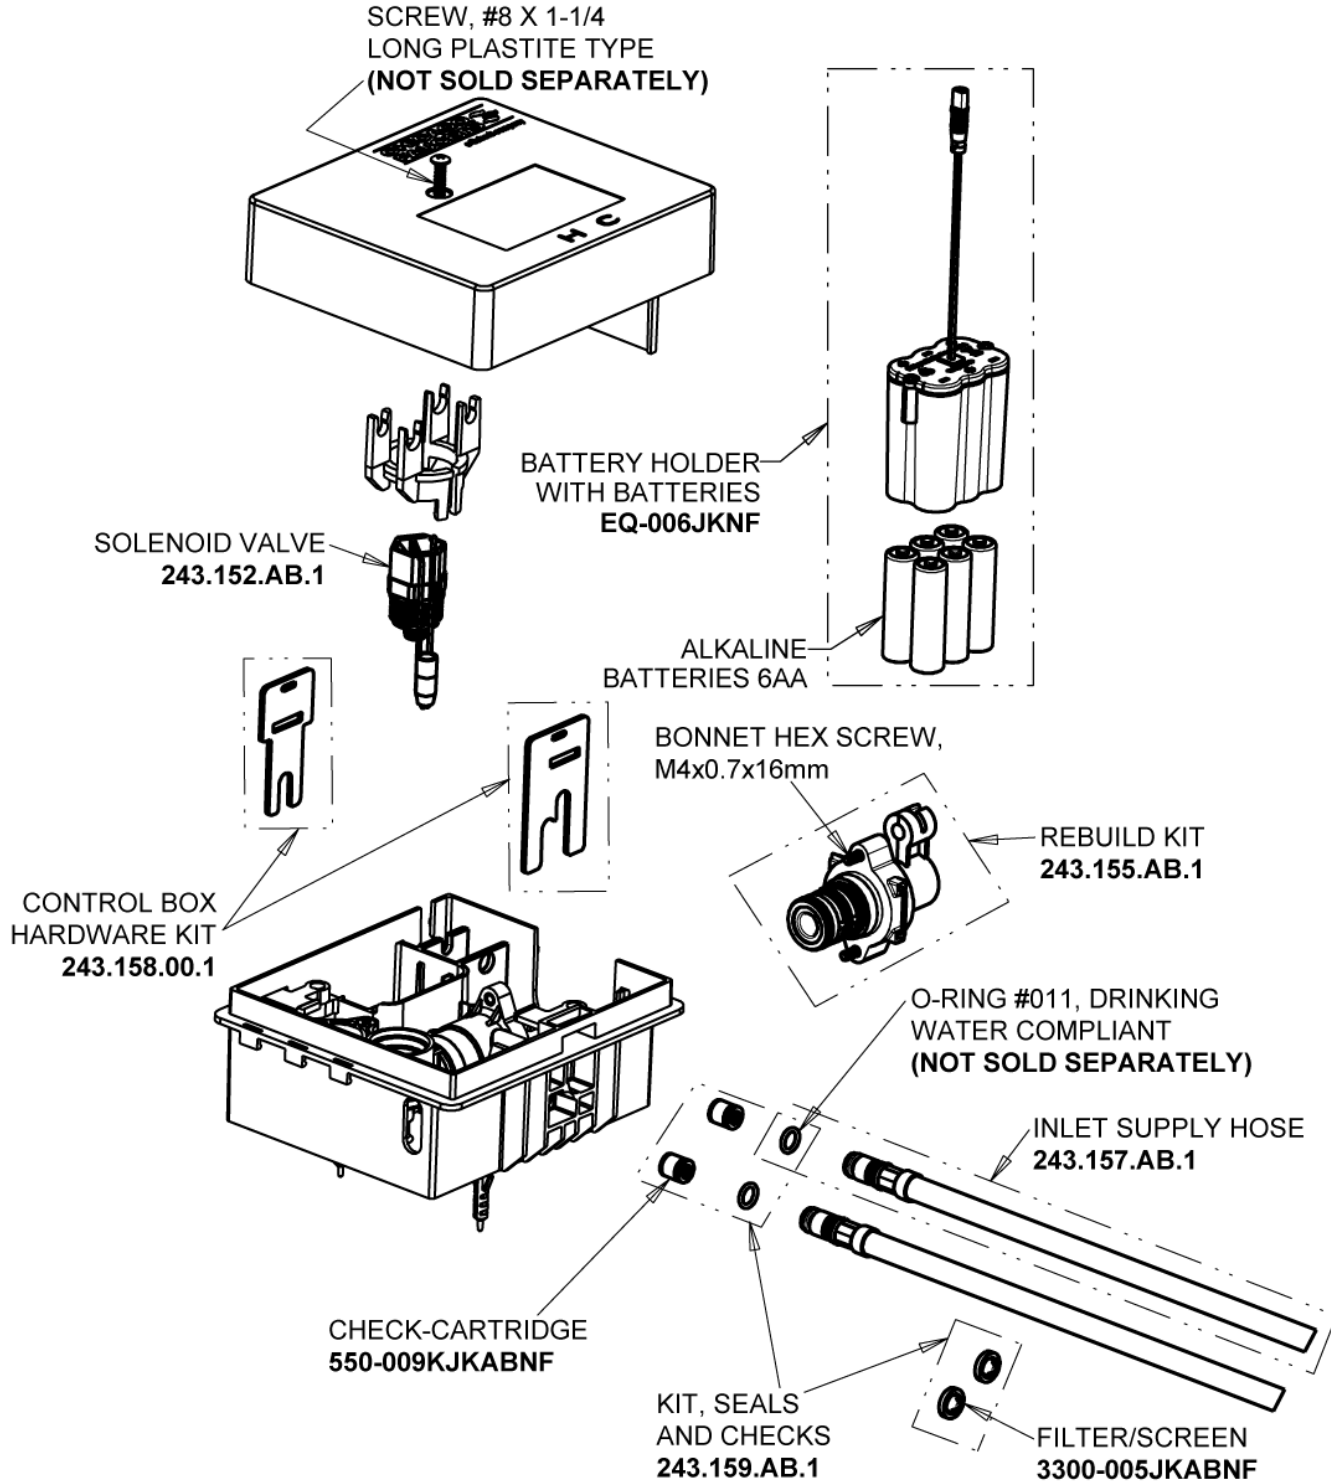

Repair Parts

EQ-C13A-12ABCP

EQ High Arc Series Lavatory Sink Faucet with Hands-free Infrared Detection

CHICAGO FAUCETS®

Geberit Group

Polished Chrome EQ High Arc Spout, 0.5 GPM
EQ-C11A-KJKABCP

8" Cover Plate, Polished Chrome, for EQ Curved/High Arc Spouts
EQ-A13-KJKCP

EQ-C13A-12ABCP

EQ High Arc Series Lavatory Sink Faucet with Hands-free Infrared Detection

CHICAGO FAUCETS®

Geberit Group

EQ-12KJKABNF EQ Control Box, Battery, Mechanical Mixer

Base Parts:

For Technical Assistance: