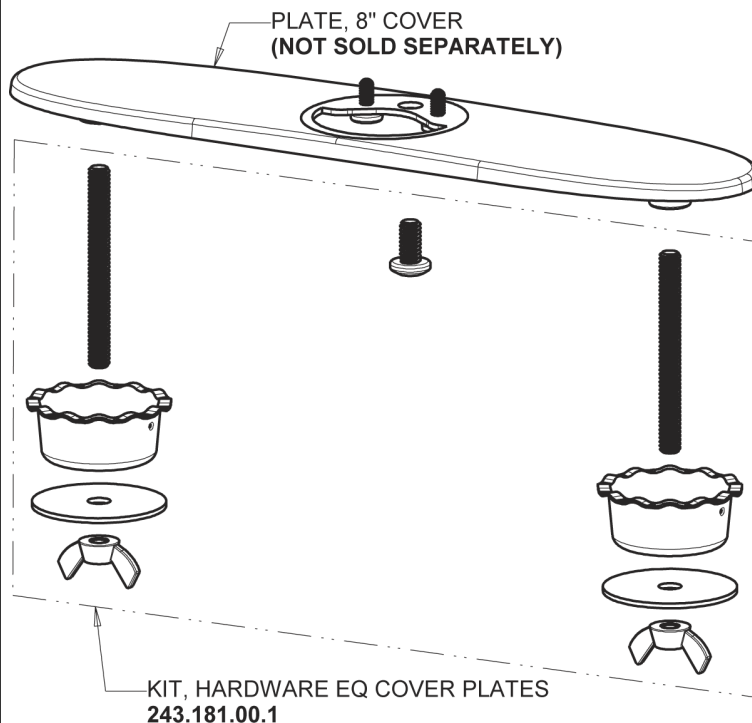

Repair Parts

EQ-C13A-12ABCP

EQ High Arc Series Lavatory Sink Faucet with Hands-free Infrared Detection

CHICAGO FAUCETS®

Geberit Group

Polished Chrome EQ High Arc Spout, 0.5 GPM
EQ-C11A-KJKABCP

8" Cover Plate, Polished Chrome, for EQ Curved/High Arc Spouts
EQ-A13-KJKCP

EQ-C13A-12ABCP

EQ High Arc Series Lavatory Sink Faucet with Hands-free Infrared Detection

CHICAGO FAUCETS®

Geberit Group

EQ-12KJKABNF EQ Control Box, Battery, Mechanical Mixer

Base Parts:

For Technical Assistance: