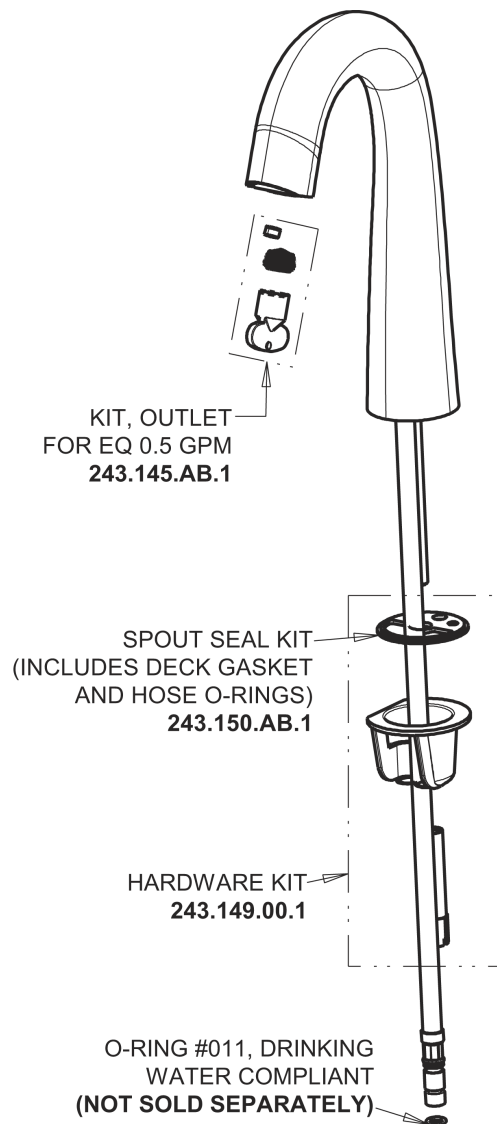

Repair Parts

EQ-C13A-12ABCP

EQ High Arc Series Lavatory Sink Faucet with Hands-free Infrared Detection

CHICAGO FAUCETS®

Geberit Group

Polished Chrome EQ High Arc Spout, 0.5 GPM
EQ-C11A-KJKABCP

8" Cover Plate, Polished Chrome, for EQ Curved/High Arc Spouts
EQ-A13-KJKCP

EQ-C13A-12ABCP

EQ High Arc Series Lavatory Sink Faucet with Hands-free Infrared Detection

CHICAGO FAUCETS®

Geberit Group

EQ-12KJKABNF EQ Control Box, Battery, Mechanical Mixer

Base Parts:

For Technical Assistance: