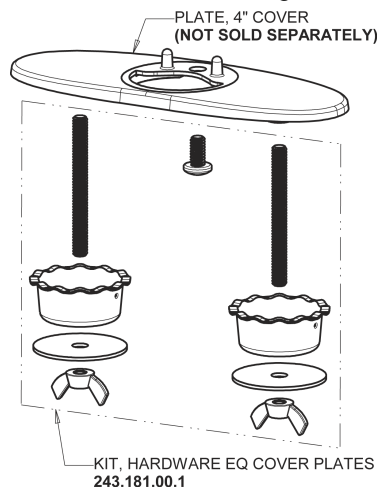

Repair Parts

EQ-C12C-23ABBN

EQ High Arc Series Lavatory Sink Faucet with Hands-free Infrared Detection

CHICAGO FAUCETS®

Geberit Group

EQ-C-23KJKABNF EQ Control Box, SSPS, Thermostatic Mixer Base Parts:

Brushed Nickel EQ High Arc Spout, 0.35 GPM EQ-C11C-KJKABBN

4" Cover Plate, Brushed Nickel, for EQ Curved/High Arc Spouts EQ-A12-KJKBN

For Technical Assistance:

Phone: 800-TEC-TRUE (832-8783)

Email: techsupport.us@chicagofaucets.com

2100 South Clearwater Drive

Des Plaines, IL 60018