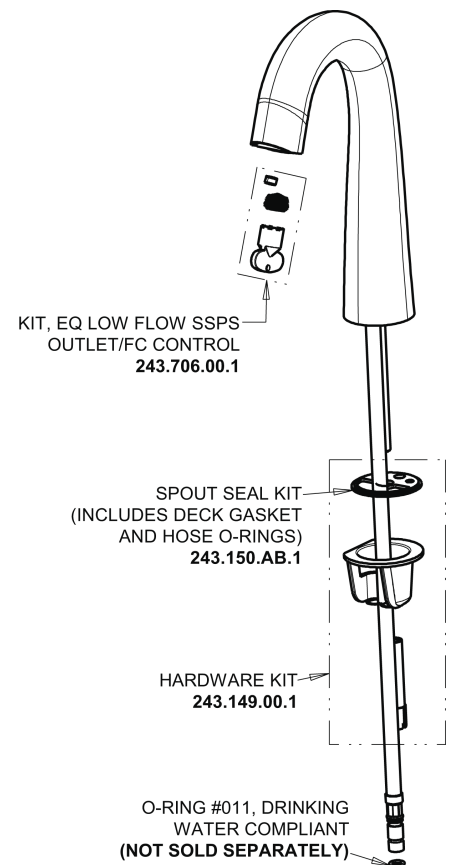

Repair Parts

EQ-C12C-23ABBN

EQ High Arc Series Lavatory Sink Faucet with Hands-free Infrared Detection

CHICAGO FAUCETS®

Geberit Group

EQ-C-23KJKABNF EQ Control Box, SSPS, Thermostatic Mixer Base Parts:

Brushed Nickel EQ High Arc Spout, 0.35 GPM EQ-C11C-KJKABBN

4" Cover Plate, Brushed Nickel, for EQ Curved/High Arc Spouts EQ-A12-KJKBN

For Technical Assistance:

Phone: 800-TEC-TRUE (832-8783)

Email: techsupport.us@chicagofaucets.com

2100 South Clearwater Drive

Des Plaines, IL 60018