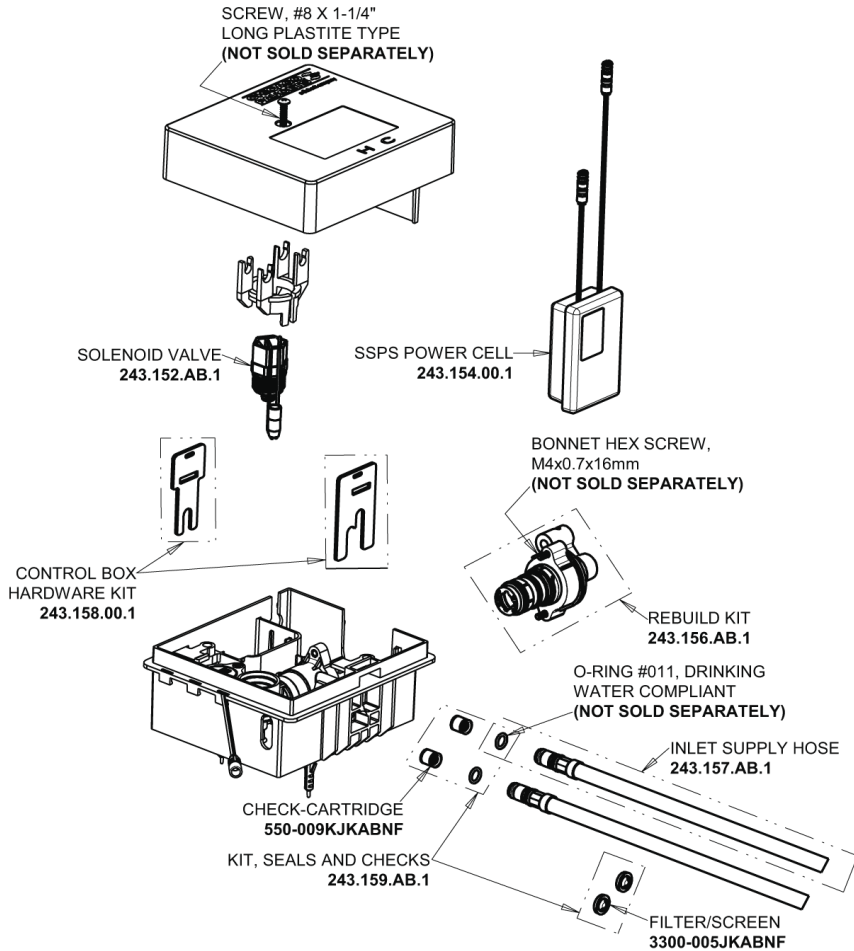

Repair Parts

EQ-C12C-23ABBN

EQ High Arc Series Lavatory Sink Faucet with Hands-free Infrared Detection

CHICAGO FAUCETS®

Geberit Group

EQ-C-23KJKABNF EQ Control Box, SSPS, Thermostatic Mixer Base Parts:

Brushed Nickel EQ High Arc Spout, 0.35 GPM EQ-C11C-KJKABBN

4" Cover Plate, Brushed Nickel, for EQ Curved/High Arc Spouts EQ-A12-KJKBN

For Technical Assistance:

Phone: 800-TEC-TRUE (832-8783)

Email: techsupport.us@chicagofaucets.com

2100 South Clearwater Drive

Des Plaines, IL 60018