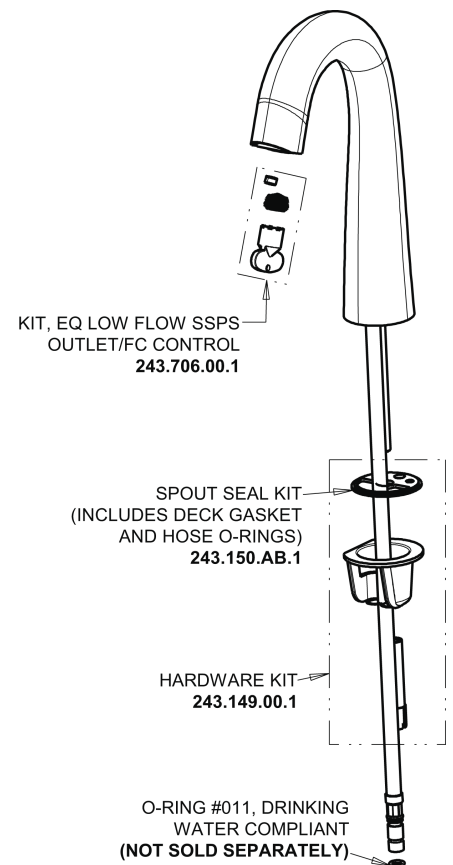

Repair Parts

EQ-C12C-22ABBN

EQ High Arc Series Lavatory Sink Faucet with Hands-free Infrared Detection

CHICAGO FAUCETS®

Geberit Group

EQ-C-22KJKABNF EQ Control Box, SSPS, Mechanical Mixer Base Parts:

Brushed Nickel EQ High Arc Spout, 0.35 GPM EQ-C11C-KJKABBN

4" Cover Plate, Brushed Nickel, for EQ Curved/High Arc Spouts EQ-A12-KJKBN

For Technical Assistance:

Phone: 800-TEC-TRUE (832-8783)

Email: techsupport.us@chicagofaucets.com

2100 South Clearwater Drive

Des Plaines, IL 60018