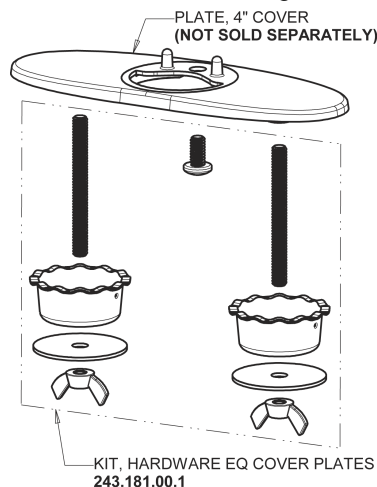

Repair Parts

EQ-C12C-22ABBN

EQ High Arc Series Lavatory Sink Faucet with Hands-free Infrared Detection

CHICAGO FAUCETS®

Geberit Group

EQ-C-22KJKABNF EQ Control Box, SSPS, Mechanical Mixer Base Parts:

Brushed Nickel EQ High Arc Spout, 0.35 GPM EQ-C11C-KJKABBN

4" Cover Plate, Brushed Nickel, for EQ Curved/High Arc Spouts EQ-A12-KJKBN

For Technical Assistance:

Phone: 800-TEC-TRUE (832-8783)

Email: techsupport.us@chicagofaucets.com

2100 South Clearwater Drive

Des Plaines, IL 60018