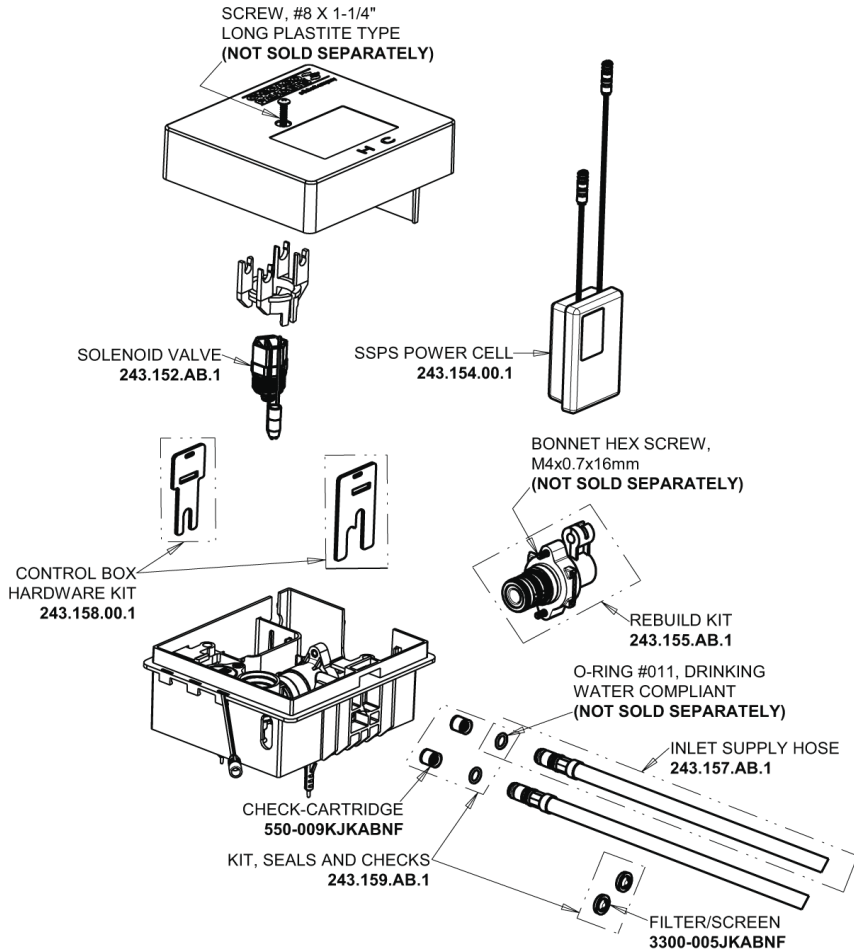

Repair Parts

EQ-C12C-22ABBN

EQ High Arc Series Lavatory Sink Faucet with Hands-free Infrared Detection

CHICAGO FAUCETS®

Geberit Group

EQ-C-22KJKABNF EQ Control Box, SSPS, Mechanical Mixer Base Parts:

Brushed Nickel EQ High Arc Spout, 0.35 GPM EQ-C11C-KJKABBN

4" Cover Plate, Brushed Nickel, for EQ Curved/High Arc Spouts EQ-A12-KJKBN

For Technical Assistance:

Phone: 800-TEC-TRUE (832-8783)

Email: techsupport.us@chicagofaucets.com

2100 South Clearwater Drive

Des Plaines, IL 60018