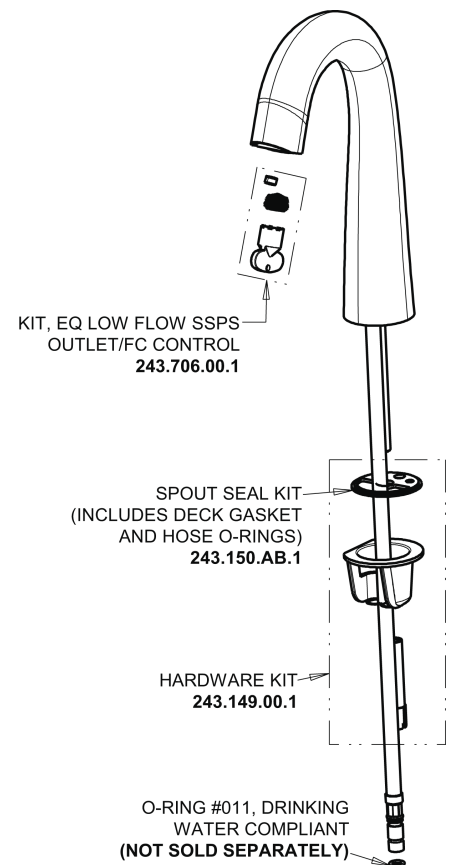

Repair Parts

EQ-C12C-21ABBN

EQ High Arc Series Lavatory Sink Faucet with Hands-free Infrared Detection

CHICAGO FAUCETS®

Geberit Group

EQ-C-21KJKABNF EQ Control Box, SSPS, Single-Supply Base Parts:

Brushed Nickel EQ High Arc Spout, 0.35 GPM EQ-C11C-KJKABBN

4" Cover Plate, Brushed Nickel, for EQ Curved/High Arc Spouts EQ-A12-KJKBN

For Technical Assistance:

Phone: 800-TEC-TRUE (832-8783)

Email: techsupport.us@chicagofaucets.com

2100 South Clearwater Drive

Des Plaines, IL 60018