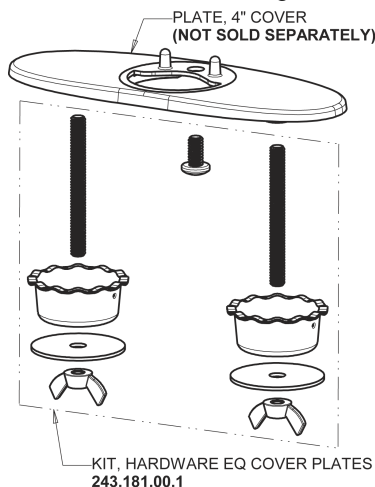

Repair Parts

EQ-C12C-21ABBN

EQ High Arc Series Lavatory Sink Faucet with Hands-free Infrared Detection

CHICAGO FAUCETS®

Geberit Group

EQ-C-21KJKABNF EQ Control Box, SSPS, Single-Supply Base Parts:

Brushed Nickel EQ High Arc Spout, 0.35 GPM EQ-C11C-KJKABBN

4" Cover Plate, Brushed Nickel, for EQ Curved/High Arc Spouts EQ-A12-KJKBN

For Technical Assistance:

Phone: 800-TEC-TRUE (832-8783)

Email: techsupport.us@chicagofaucets.com

2100 South Clearwater Drive

Des Plaines, IL 60018