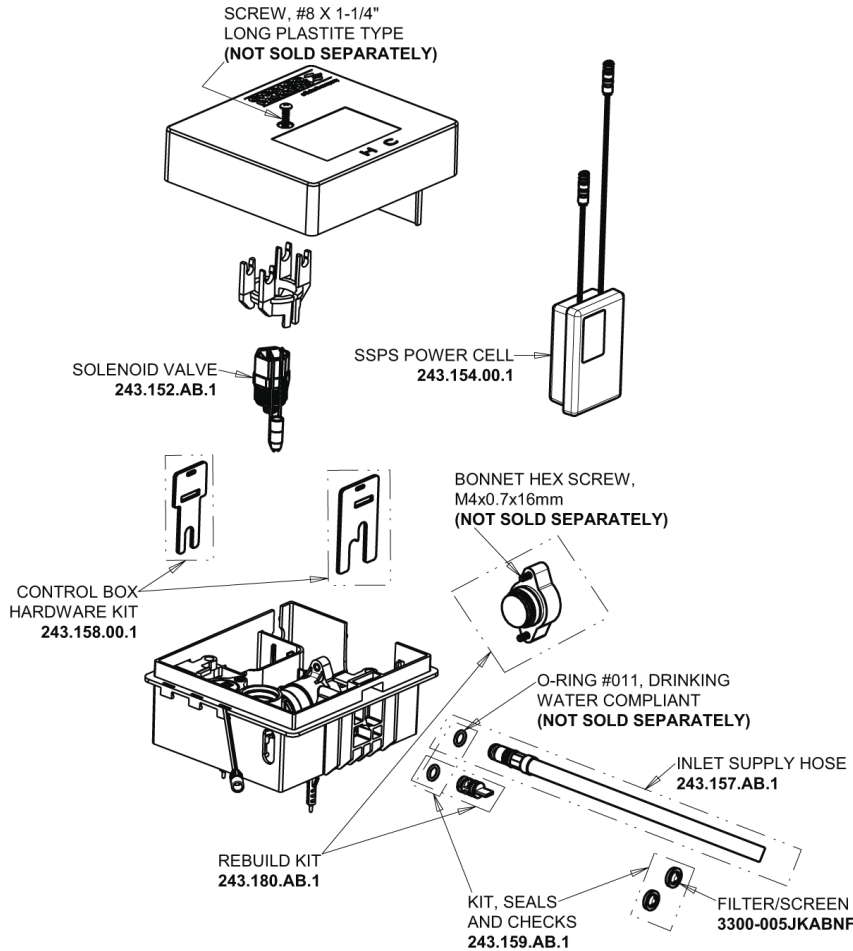

Repair Parts

EQ-C12C-21ABBN

EQ High Arc Series Lavatory Sink Faucet with Hands-free Infrared Detection

CHICAGO FAUCETS®

Geberit Group

EQ-C-21KJKABNF EQ Control Box, SSPS, Single-Supply Base Parts:

Brushed Nickel EQ High Arc Spout, 0.35 GPM EQ-C11C-KJKABBN

4" Cover Plate, Brushed Nickel, for EQ Curved/High Arc Spouts EQ-A12-KJKBN

For Technical Assistance:

Phone: 800-TEC-TRUE (832-8783)

Email: techsupport.us@chicagofaucets.com

2100 South Clearwater Drive

Des Plaines, IL 60018