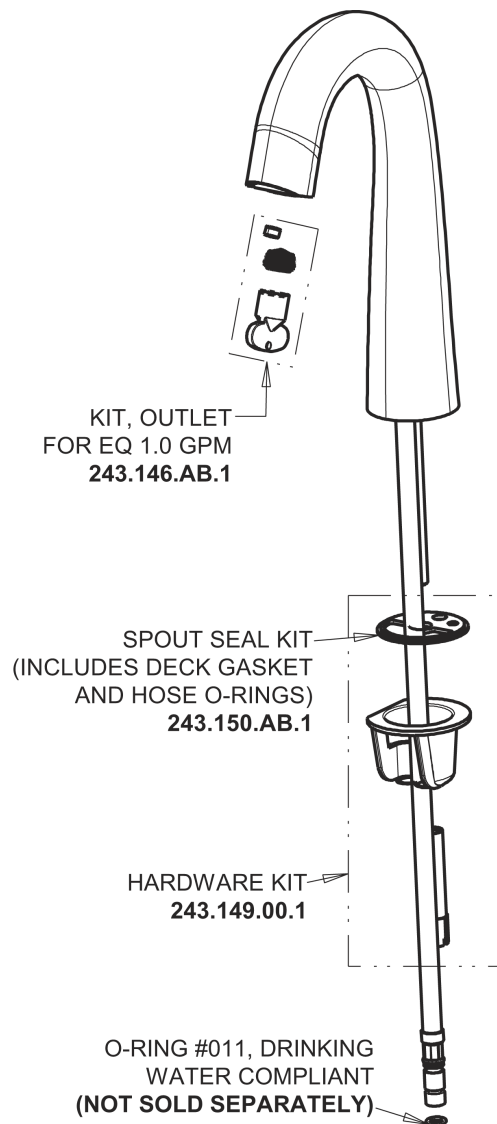

Repair Parts

EQ-C12B-23ABCP

EQ High Arc Series Lavatory Sink Faucet with Hands-free Infrared Detection

a Geberit company

Polished Chrome EQ High Arc Spout, 1.0 GPM
EQ-C11B-KJKABCP

4" Cover Plate, Polished Chrome, for EQ Curved/High Arc Spouts
EQ-A12-KJKCP

EQ-C12B-23ABCP

EQ High Arc Series Lavatory Sink Faucet with Hands-free Infrared Detection

**CHICAGO
FAUCETS**

a Geberit company

EQ-23KJKABNF EQ Control Box, SSPS, Thermostatic Mixer

Base Parts:

For Technical Assistance: