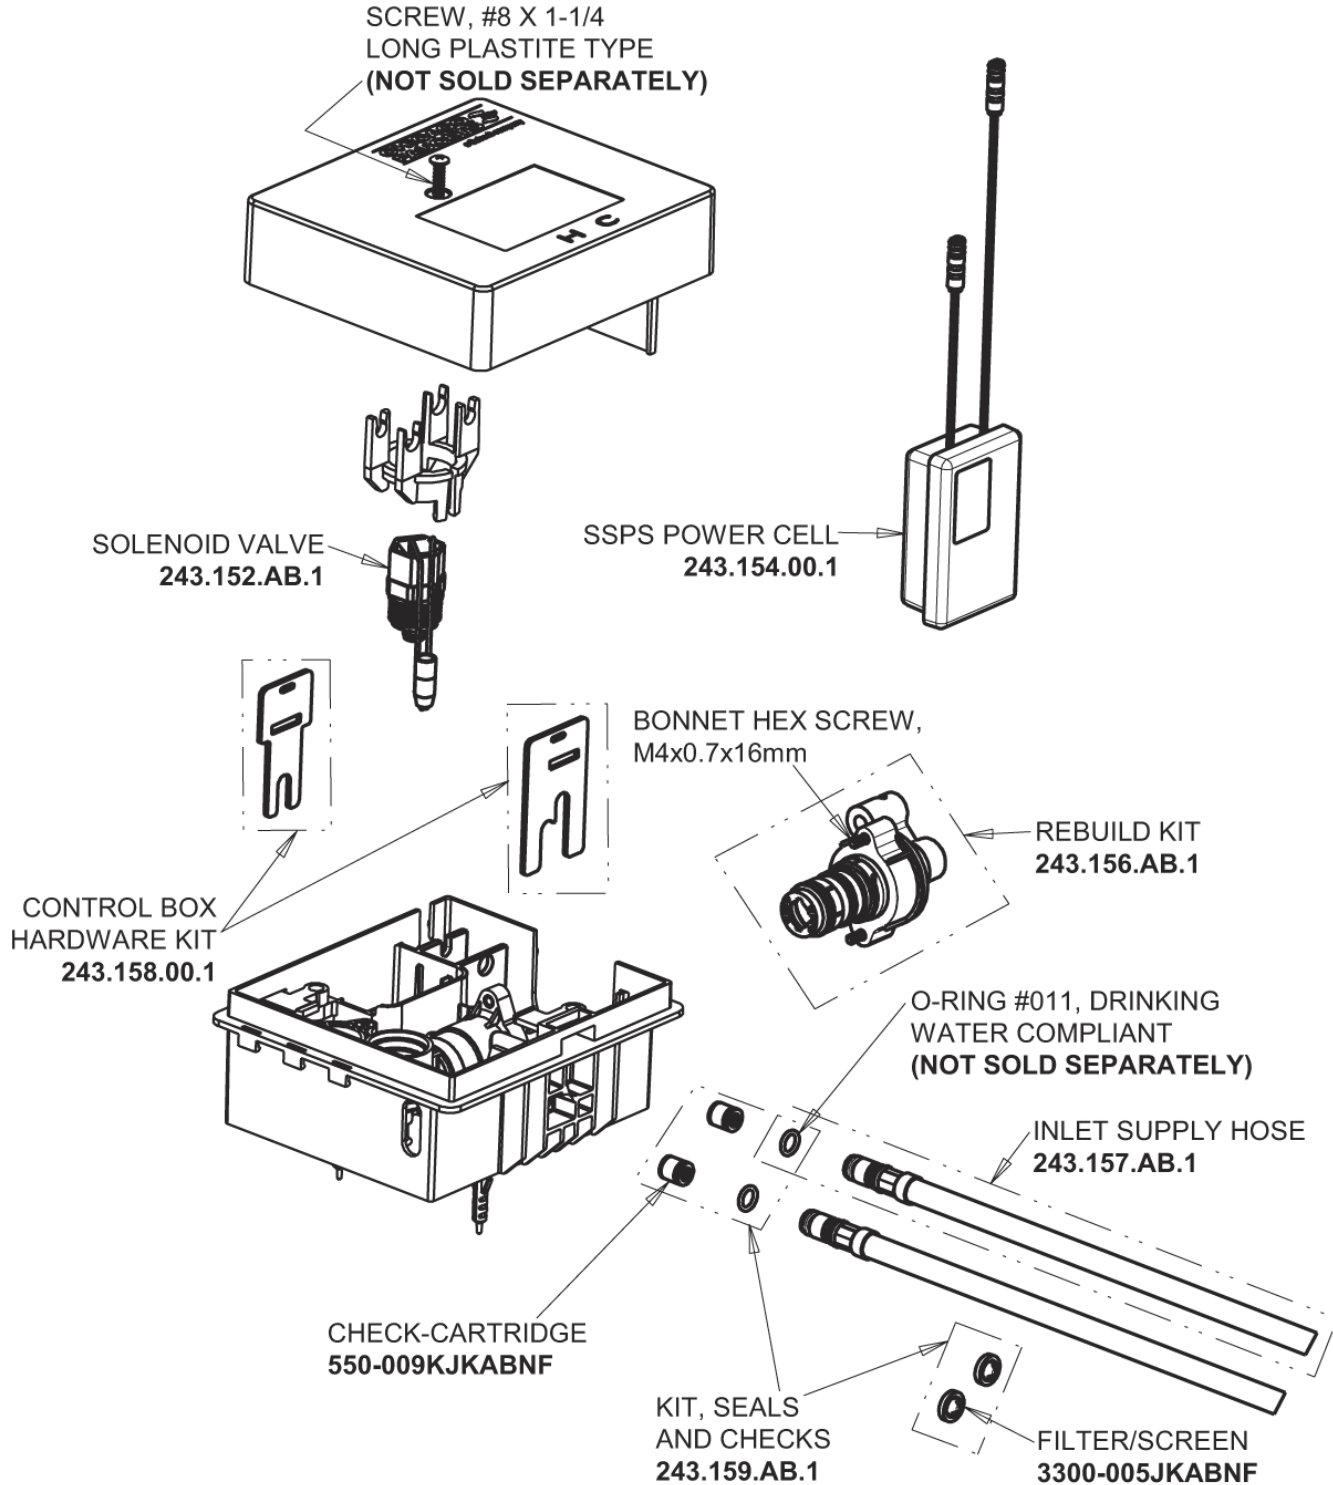

Repair Parts

EQ-C12B-23ABCP

EQ High Arc Series Lavatory Sink Faucet with Hands-free Infrared Detection

a Geberit company

Polished Chrome EQ High Arc Spout, 1.0 GPM
EQ-C11B-KJKABCP

4" Cover Plate, Polished Chrome, for EQ Curved/High Arc Spouts
EQ-A12-KJKCP

EQ-C12B-23ABCP

EQ High Arc Series Lavatory Sink Faucet with Hands-free Infrared Detection

**CHICAGO
FAUCETS**

a Geberit company

EQ-23KJKABNF EQ Control Box, SSPS, Thermostatic Mixer

Base Parts:

For Technical Assistance: