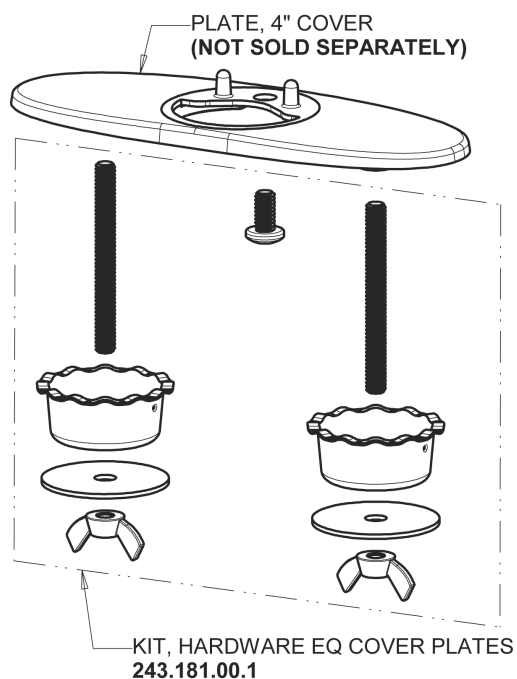

Repair Parts

EQ-C12B-23ABCP

EQ High Arc Series Lavatory Sink Faucet with Hands-free Infrared Detection

a Geberit company

Polished Chrome EQ High Arc Spout, 1.0 GPM
EQ-C11B-KJKABCP

4" Cover Plate, Polished Chrome, for EQ Curved/High Arc Spouts
EQ-A12-KJKCP