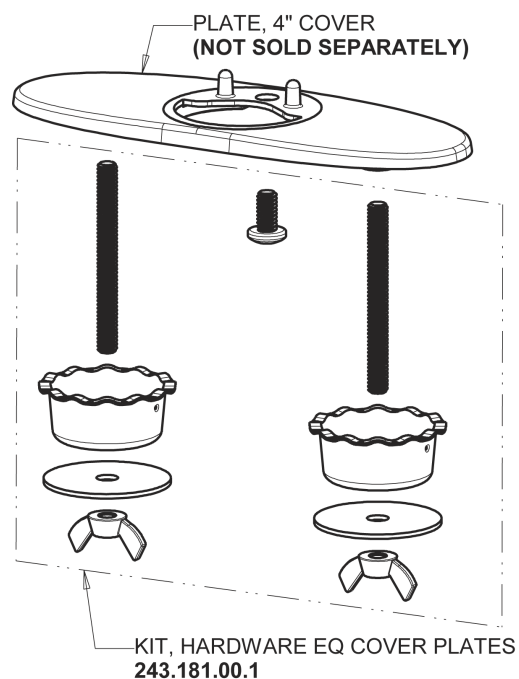

Repair Parts

EQ-C12B-22ABCP

EQ High Arc Series Lavatory Sink Faucet with Hands-free Infrared Detection

**CHICAGO
FAUCETS** 

a Geberit company

Polished Chrome EQ High Arc Spout, 1.0 GPM
EQ-C11B-KJKABCP

4" Cover Plate, Polished Chrome, for EQ Curved/High Arc Spouts
EQ-A12-KJKCP