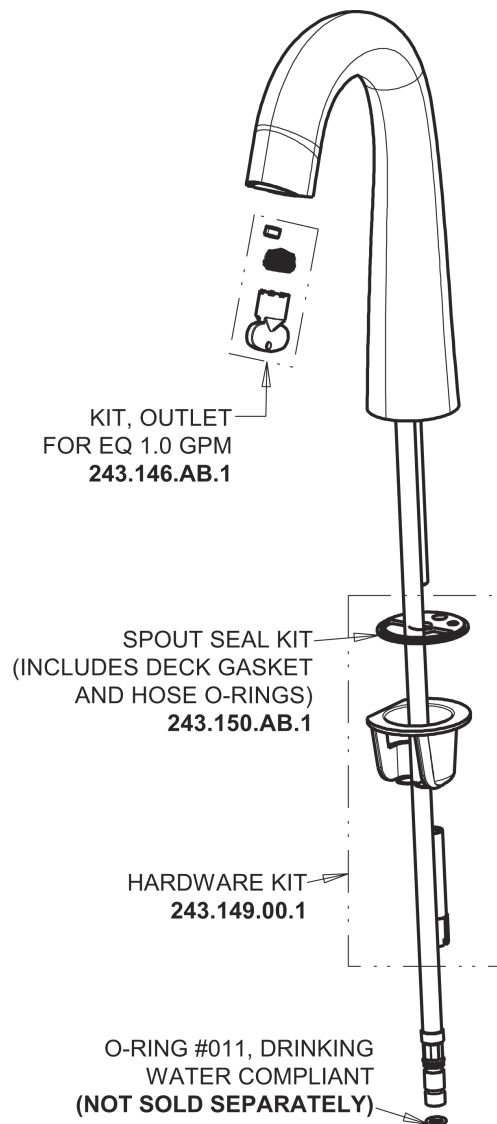

Repair Parts

EQ-C12B-22ABCP

EQ High Arc Series Lavatory Sink Faucet with Hands-free Infrared Detection

**CHICAGO
FAUCETS** 

a Geberit company

Polished Chrome EQ High Arc Spout, 1.0 GPM
EQ-C11B-KJKABCP

4" Cover Plate, Polished Chrome, for EQ Curved/High Arc Spouts
EQ-A12-KJKCP

EQ-C12B-22ABCP

EQ High Arc Series Lavatory Sink Faucet with Hands-free Infrared Detection

**CHICAGO
FAUCETS**

a Geberit company

EQ-22KJKABNF EQ Control Box, SSPS, Mechanical Mixer

Base Parts:

For Technical Assistance: