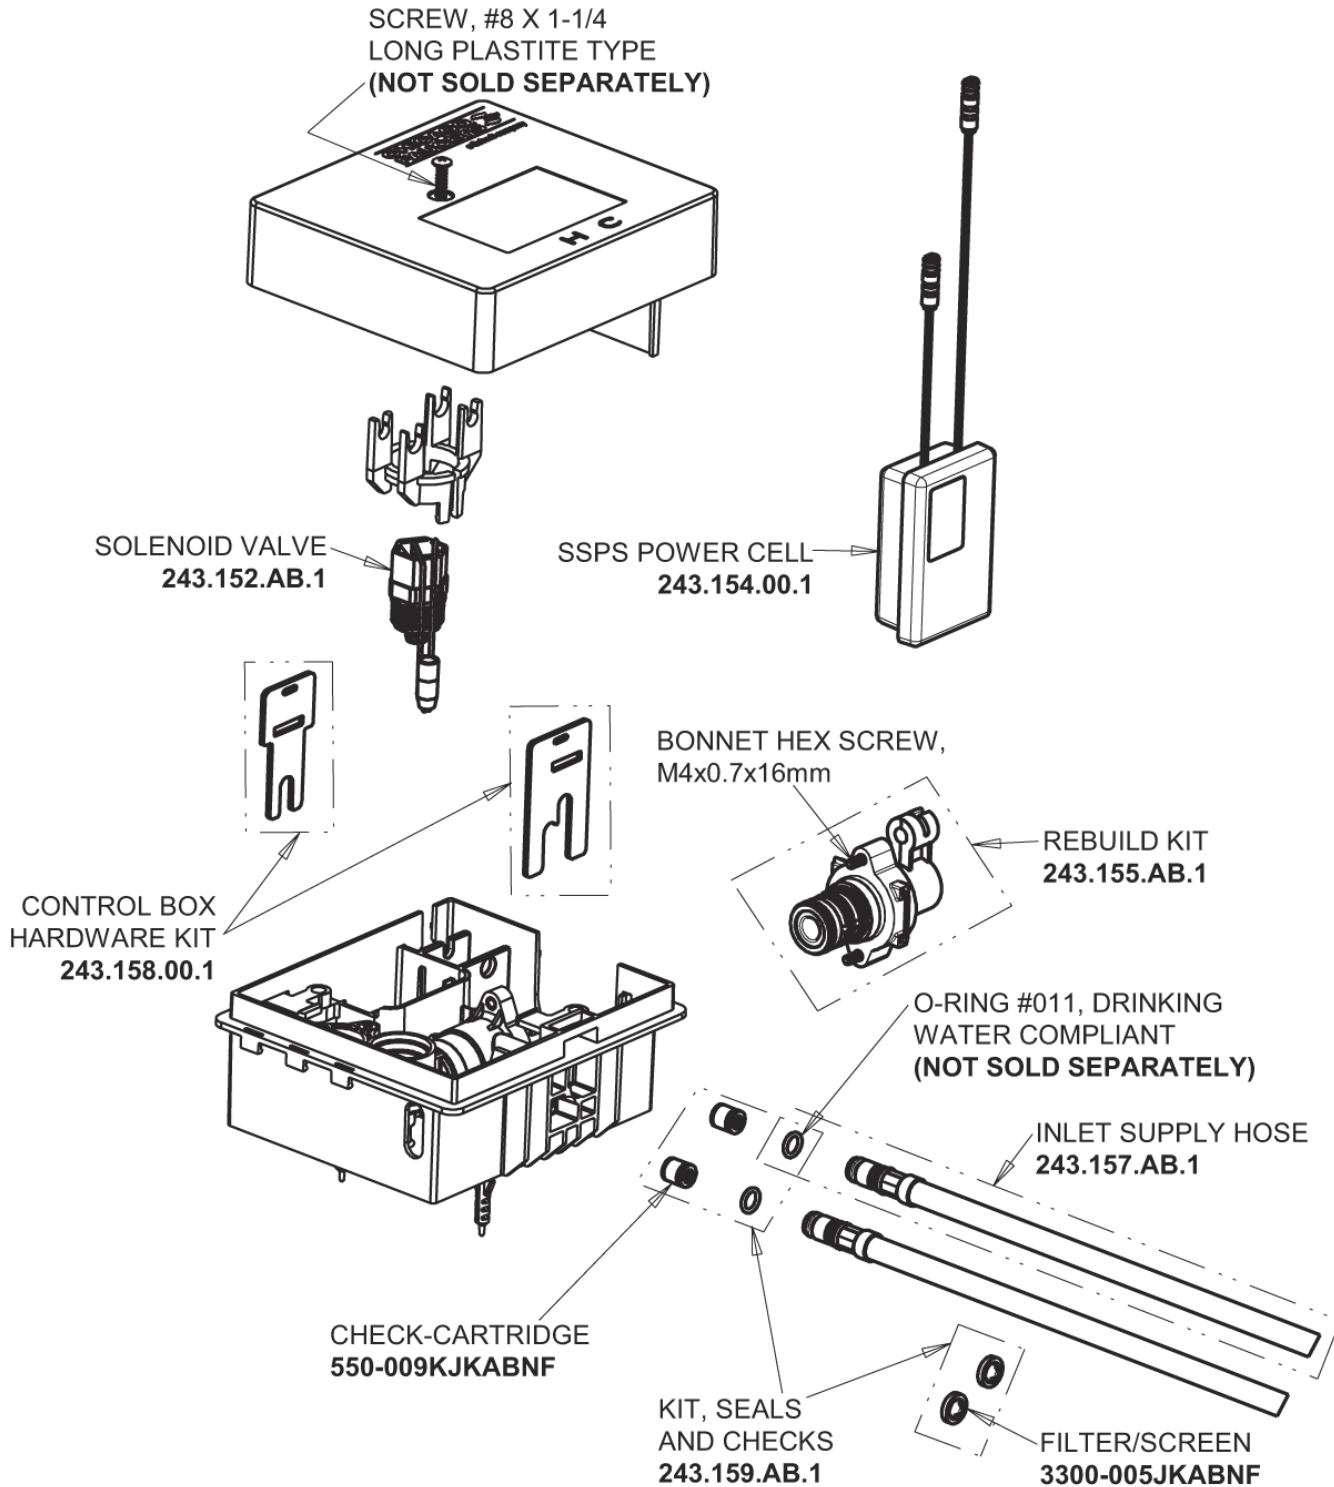

Repair Parts

EQ-C12B-22ABCP

EQ High Arc Series Lavatory Sink Faucet with Hands-free Infrared Detection

**CHICAGO
FAUCETS** 

a Geberit company

Polished Chrome EQ High Arc Spout, 1.0 GPM
EQ-C11B-KJKABCP

4" Cover Plate, Polished Chrome, for EQ Curved/High Arc Spouts
EQ-A12-KJKCP

EQ-C12B-22ABCP

EQ High Arc Series Lavatory Sink Faucet with Hands-free Infrared Detection

**CHICAGO
FAUCETS**

a Geberit company

EQ-22KJKABNF EQ Control Box, SSPS, Mechanical Mixer

Base Parts:

For Technical Assistance: