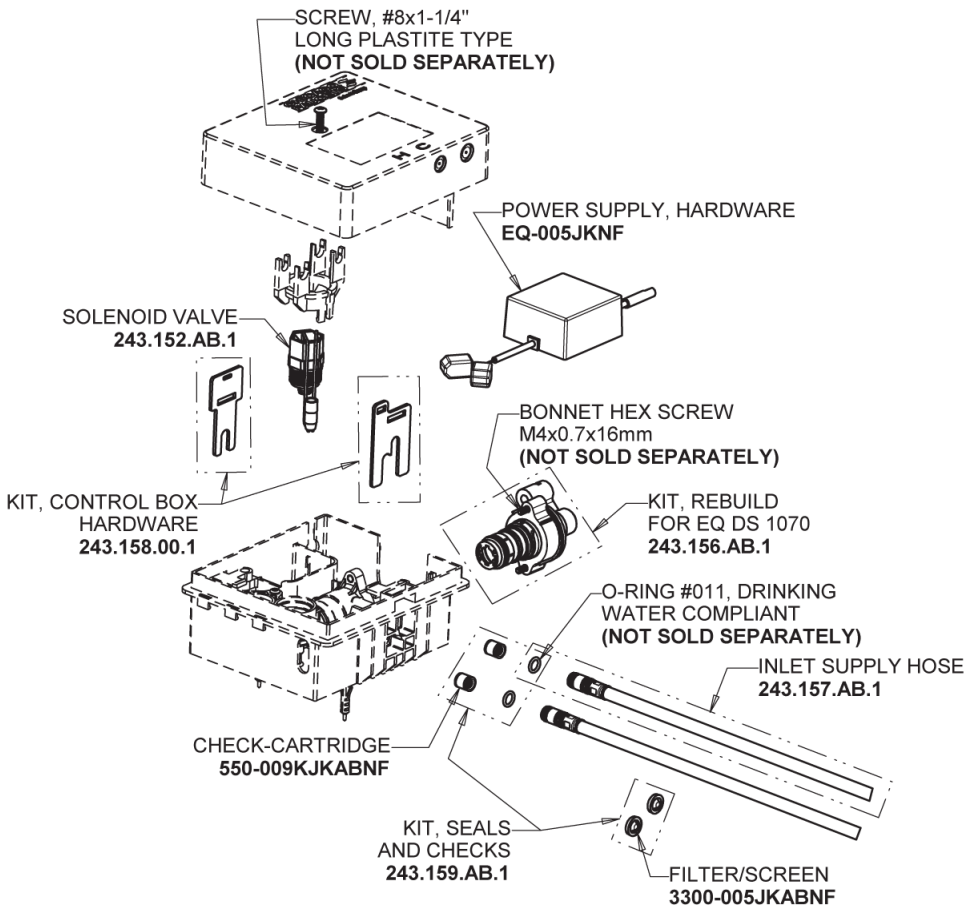

Repair Parts

EQ-C12A-53ABCP

EQ High Arc Series Lavatory Sink Faucet with Hands-free Infrared Detection

CHICAGO FAUCETS®

Geberit Group

EQ-53KJKABNF EQ Control Box, AC Hard-wired, Thermostatic Mixer Base Parts:

EQ Brownout Protector (Accessory Only) EQ-012JKNF

Polished Chrome EQ High Arc Spout, 0.5 GPM EQ-C11A-KJKABCP

4" Cover Plate, Polished Chrome, for EQ Curved/High Arc Spouts EQ-A12-KJKCP

For Technical Assistance: