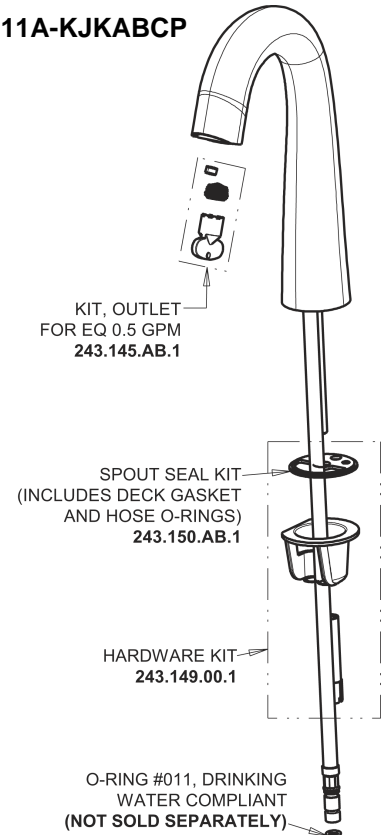

Repair Parts

EQ-C12A-53ABCP

EQ High Arc Series Lavatory Sink Faucet with Hands-free Infrared Detection

CHICAGO FAUCETS®

Geberit Group

EQ-53KJKABNF EQ Control Box, AC Hard-wired, Thermostatic Mixer Base Parts:

EQ Brownout Protector (Accessory Only) EQ-012JKNF

Polished Chrome EQ High Arc Spout, 0.5 GPM EQ-C11A-KJKABCP

4" Cover Plate, Polished Chrome, for EQ Curved/High Arc Spouts EQ-A12-KJKCP

For Technical Assistance: