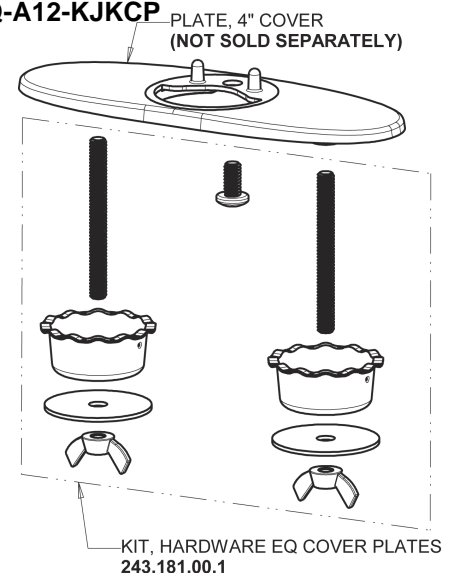

Repair Parts

EQ-C12A-53ABCP

EQ High Arc Series Lavatory Sink Faucet with Hands-free Infrared Detection

CHICAGO FAUCETS®

Geberit Group

EQ-53KJKABNF EQ Control Box, AC Hard-wired, Thermostatic Mixer Base Parts:

EQ Brownout Protector (Accessory Only) EQ-012JKNF

Polished Chrome EQ High Arc Spout, 0.5 GPM EQ-C11A-KJKABCP

4" Cover Plate, Polished Chrome, for EQ Curved/High Arc Spouts EQ-A12-KJKCP

For Technical Assistance: