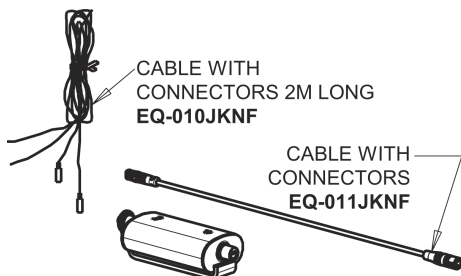

Repair Parts

EQ-C12A-43ABBN

EQ High Arc Series Lavatory Sink Faucet with Hands-free Infrared Detection

CHICAGO FAUCETS®

Geberit Group

EQ-43KJKABNF EQ Control Box, AC (Less Transformer), Thermostatic Mixer Base Parts:

Brushed Nickel EQ High Arc Spout, 0.5 GPM EQ-C11A-KJKABBN

4" Cover Plate, Brushed Nickel, for EQ Curved/High Arc Spouts EQ-A12-KJKBN

EQ Brownout Protector (Accessory Only) EQ-012JKNF

For Technical Assistance: