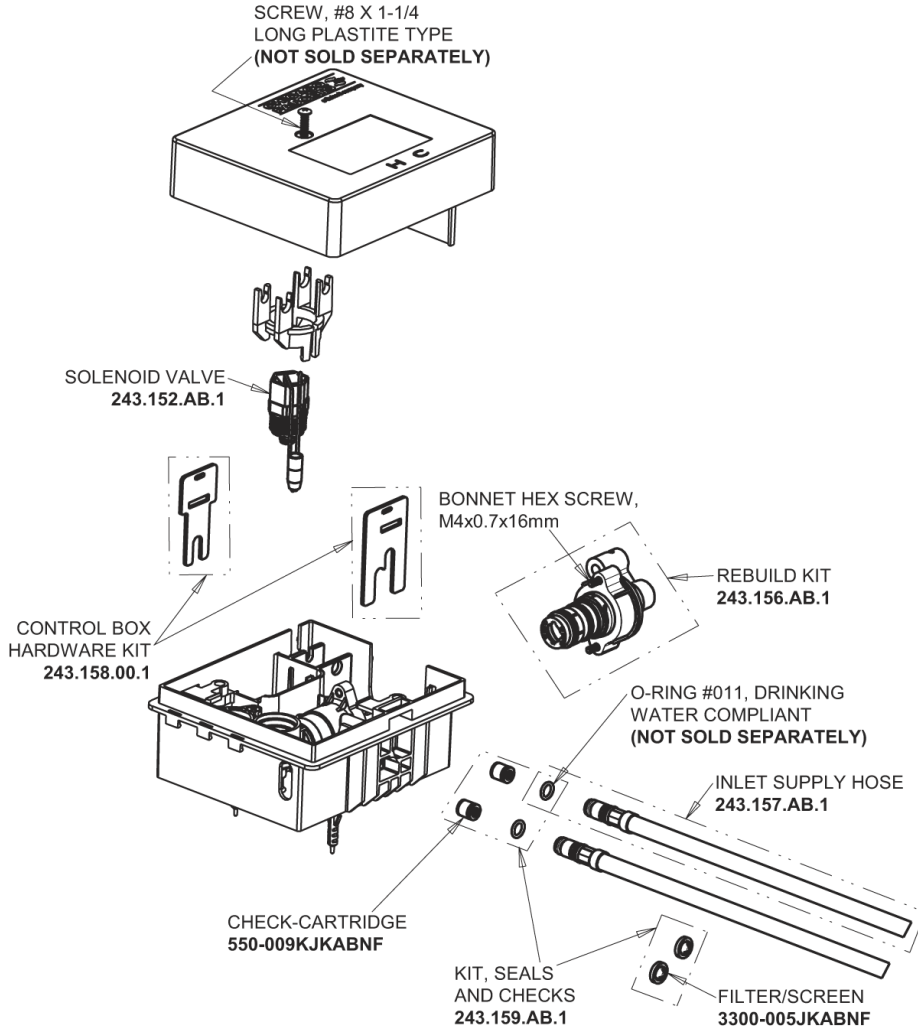

Repair Parts

EQ-C12A-43ABBN

EQ High Arc Series Lavatory Sink Faucet with Hands-free Infrared Detection

CHICAGO FAUCETS®

Geberit Group

EQ-43KJKABNF EQ Control Box, AC (Less Transformer), Thermostatic Mixer Base Parts:

Brushed Nickel EQ High Arc Spout, 0.5 GPM EQ-C11A-KJKABBN

4" Cover Plate, Brushed Nickel, for EQ Curved/High Arc Spouts EQ-A12-KJKBN

EQ Brownout Protector (Accessory Only) EQ-012JKNF

For Technical Assistance: