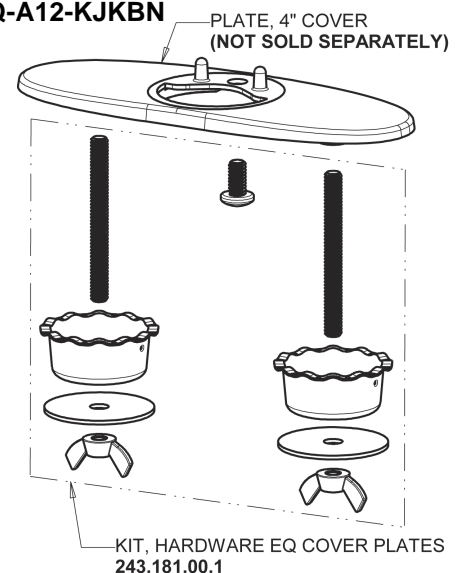

Repair Parts

EQ-C12A-43ABBN

EQ High Arc Series Lavatory Sink Faucet with Hands-free Infrared Detection

CHICAGO FAUCETS®

Geberit Group

EQ-43KJKABNF EQ Control Box, AC (Less Transformer), Thermostatic Mixer Base Parts:

Brushed Nickel EQ High Arc Spout, 0.5 GPM EQ-C11A-KJKABBN

4" Cover Plate, Brushed Nickel, for EQ Curved/High Arc Spouts EQ-A12-KJKBN

EQ Brownout Protector (Accessory Only) EQ-012JKNF

For Technical Assistance: