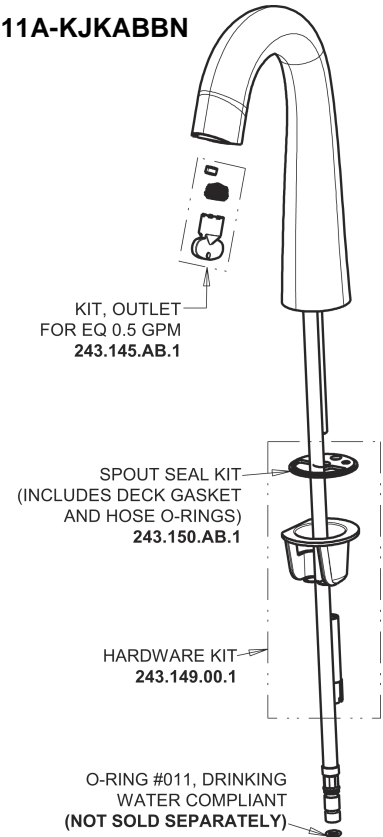

Repair Parts

EQ-C12A-43ABBN

EQ High Arc Series Lavatory Sink Faucet with Hands-free Infrared Detection

CHICAGO FAUCETS®

Geberit Group

EQ-43KJKABNF EQ Control Box, AC (Less Transformer), Thermostatic Mixer Base Parts:

Brushed Nickel EQ High Arc Spout, 0.5 GPM EQ-C11A-KJKABBN

4" Cover Plate, Brushed Nickel, for EQ Curved/High Arc Spouts EQ-A12-KJKBN

EQ Brownout Protector (Accessory Only) EQ-012JKNF

For Technical Assistance: