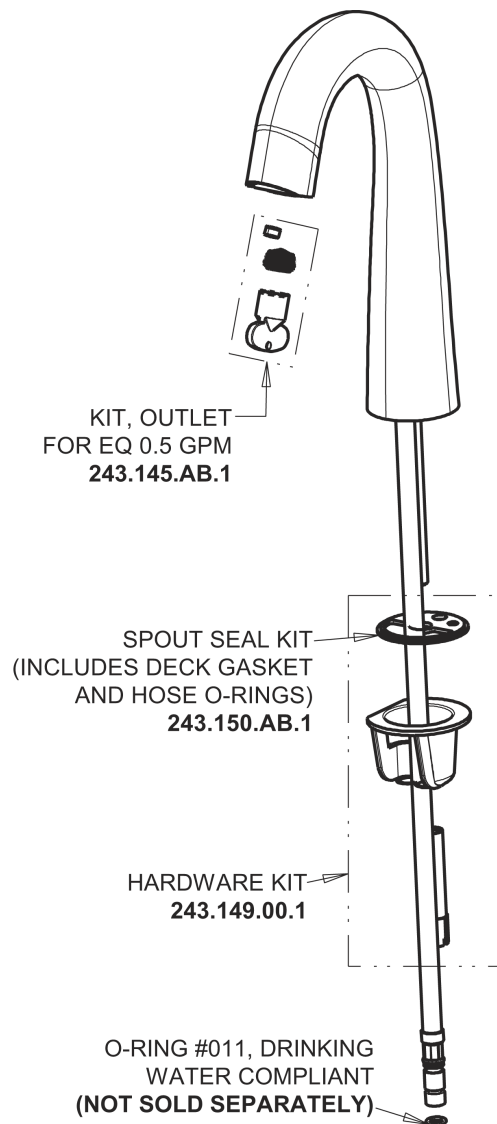

Repair Parts

EQ-C12A-13ABBN

EQ High Arc Series Lavatory Sink Faucet with Hands-free Infrared Detection

**CHICAGO
FAUCETS**

a Geberit company

Brushed Nickel EQ High Arc Spout, 0.5 GPM
EQ-C11A-KJKABBN

4" Cover Plate, Brushed Nickel, for EQ Curved/High Arc Spouts
EQ-A12-KJKBN

EQ-C12A-13ABBN

EQ High Arc Series Lavatory Sink Faucet with Hands-free Infrared Detection

**CHICAGO
FAUCETS**

a Geberit company

EQ-13KJKABNF EQ Control Box, Battery, Thermostatic Mixer Base Parts:

For Technical Assistance: