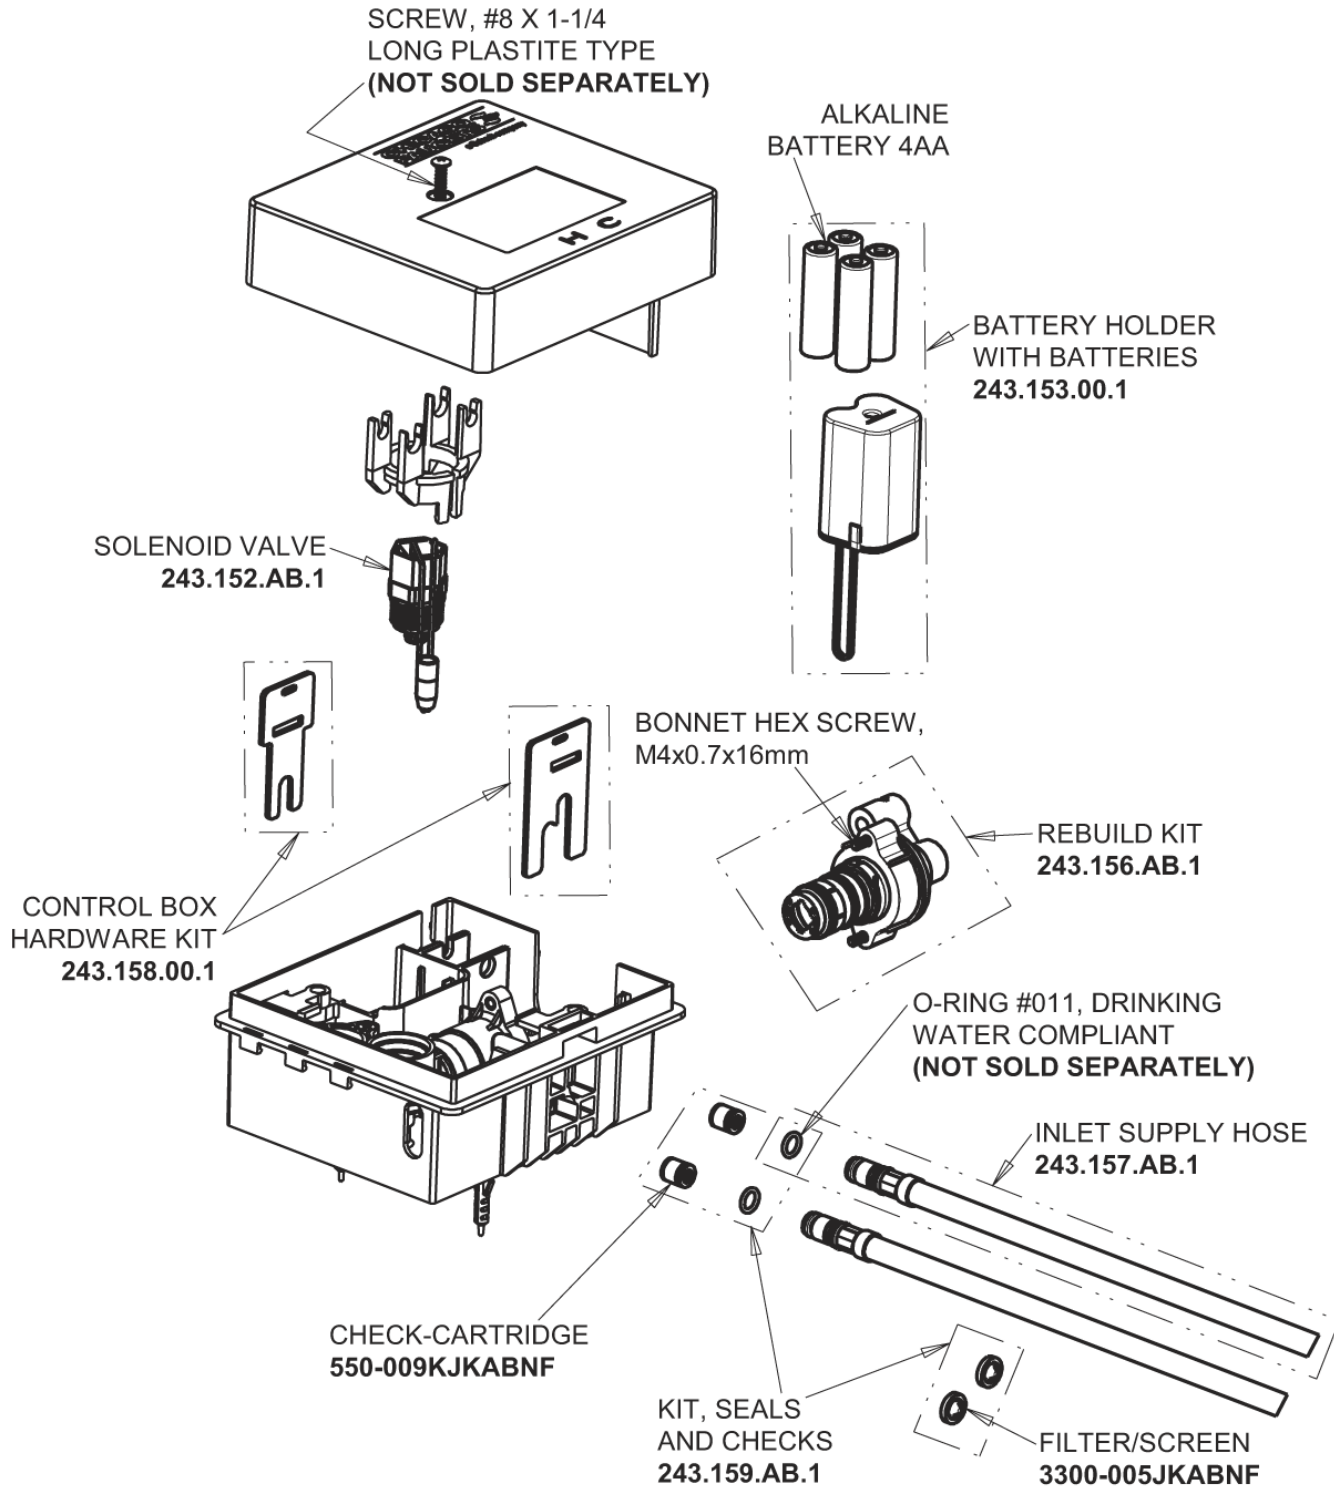

Repair Parts

EQ-C12A-13ABBN

EQ High Arc Series Lavatory Sink Faucet with Hands-free Infrared Detection

**CHICAGO
FAUCETS**

a Geberit company

Brushed Nickel EQ High Arc Spout, 0.5 GPM
EQ-C11A-KJKABBN

4" Cover Plate, Brushed Nickel, for EQ Curved/High Arc Spouts
EQ-A12-KJKBN

EQ-C12A-13ABBN

EQ High Arc Series Lavatory Sink Faucet with Hands-free Infrared Detection

**CHICAGO
FAUCETS**

a Geberit company

EQ-13KJKABNF EQ Control Box, Battery, Thermostatic Mixer Base Parts:

For Technical Assistance: