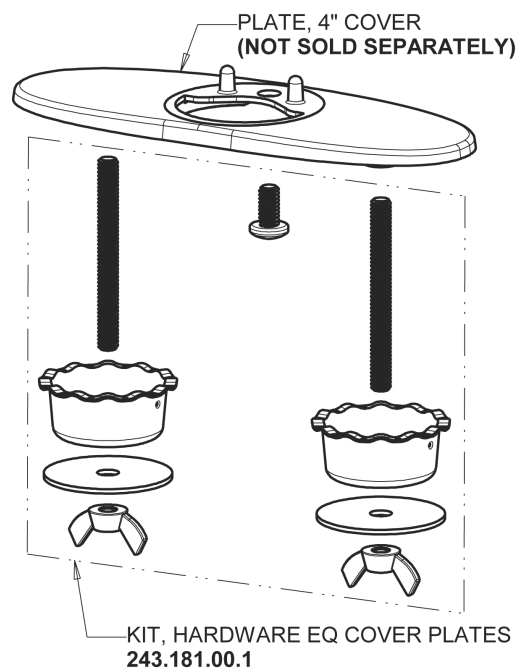

Repair Parts

EQ-C12A-13ABBN

EQ High Arc Series Lavatory Sink Faucet with Hands-free Infrared Detection

**CHICAGO
FAUCETS**

a Geberit company

Brushed Nickel EQ High Arc Spout, 0.5 GPM
EQ-C11A-KJKABBN

4" Cover Plate, Brushed Nickel, for EQ Curved/High Arc Spouts
EQ-A12-KJKBN