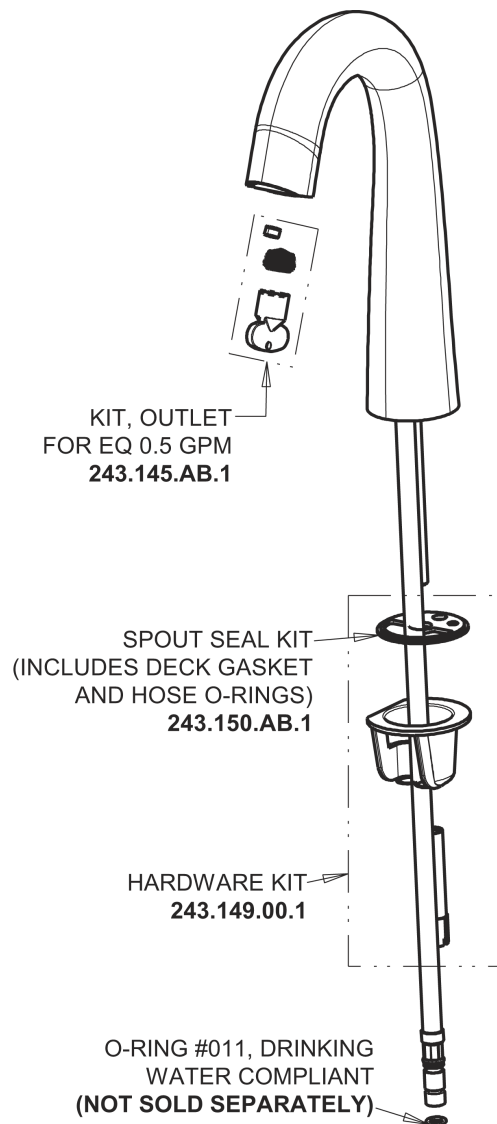

Repair Parts

EQ-C12A-12ABCP

EQ High Arc Series Lavatory Sink Faucet with Hands-free Infrared Detection

CHICAGO FAUCETS®

Geberit Group

Polished Chrome EQ High Arc Spout, 0.5 GPM
EQ-C11A-KJKABCP

4" Cover Plate, Polished Chrome, for EQ Curved/High Arc Spouts
EQ-A12-KJKCP

EQ-C12A-12ABCP

EQ High Arc Series Lavatory Sink Faucet with Hands-free Infrared Detection

CHICAGO FAUCETS®

Geberit Group

EQ-12KJKABNF EQ Control Box, Battery, Mechanical Mixer

Base Parts:

For Technical Assistance: