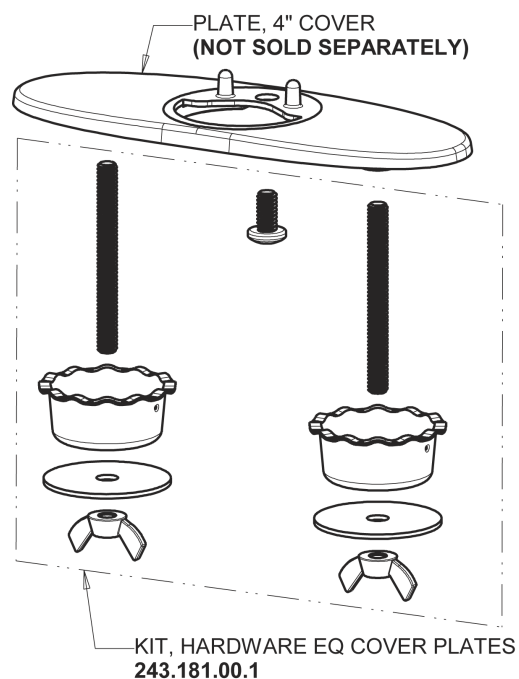

Repair Parts

EQ-C12A-12ABCP

EQ High Arc Series Lavatory Sink Faucet with Hands-free Infrared Detection

CHICAGO FAUCETS®

Geberit Group

Polished Chrome EQ High Arc Spout, 0.5 GPM
EQ-C11A-KJKABCP

4" Cover Plate, Polished Chrome, for EQ Curved/High Arc Spouts
EQ-A12-KJKCP

EQ-C12A-12ABCP

EQ High Arc Series Lavatory Sink Faucet with Hands-free Infrared Detection

CHICAGO FAUCETS®

Geberit Group

EQ-12KJKABNF EQ Control Box, Battery, Mechanical Mixer

Base Parts:

For Technical Assistance: