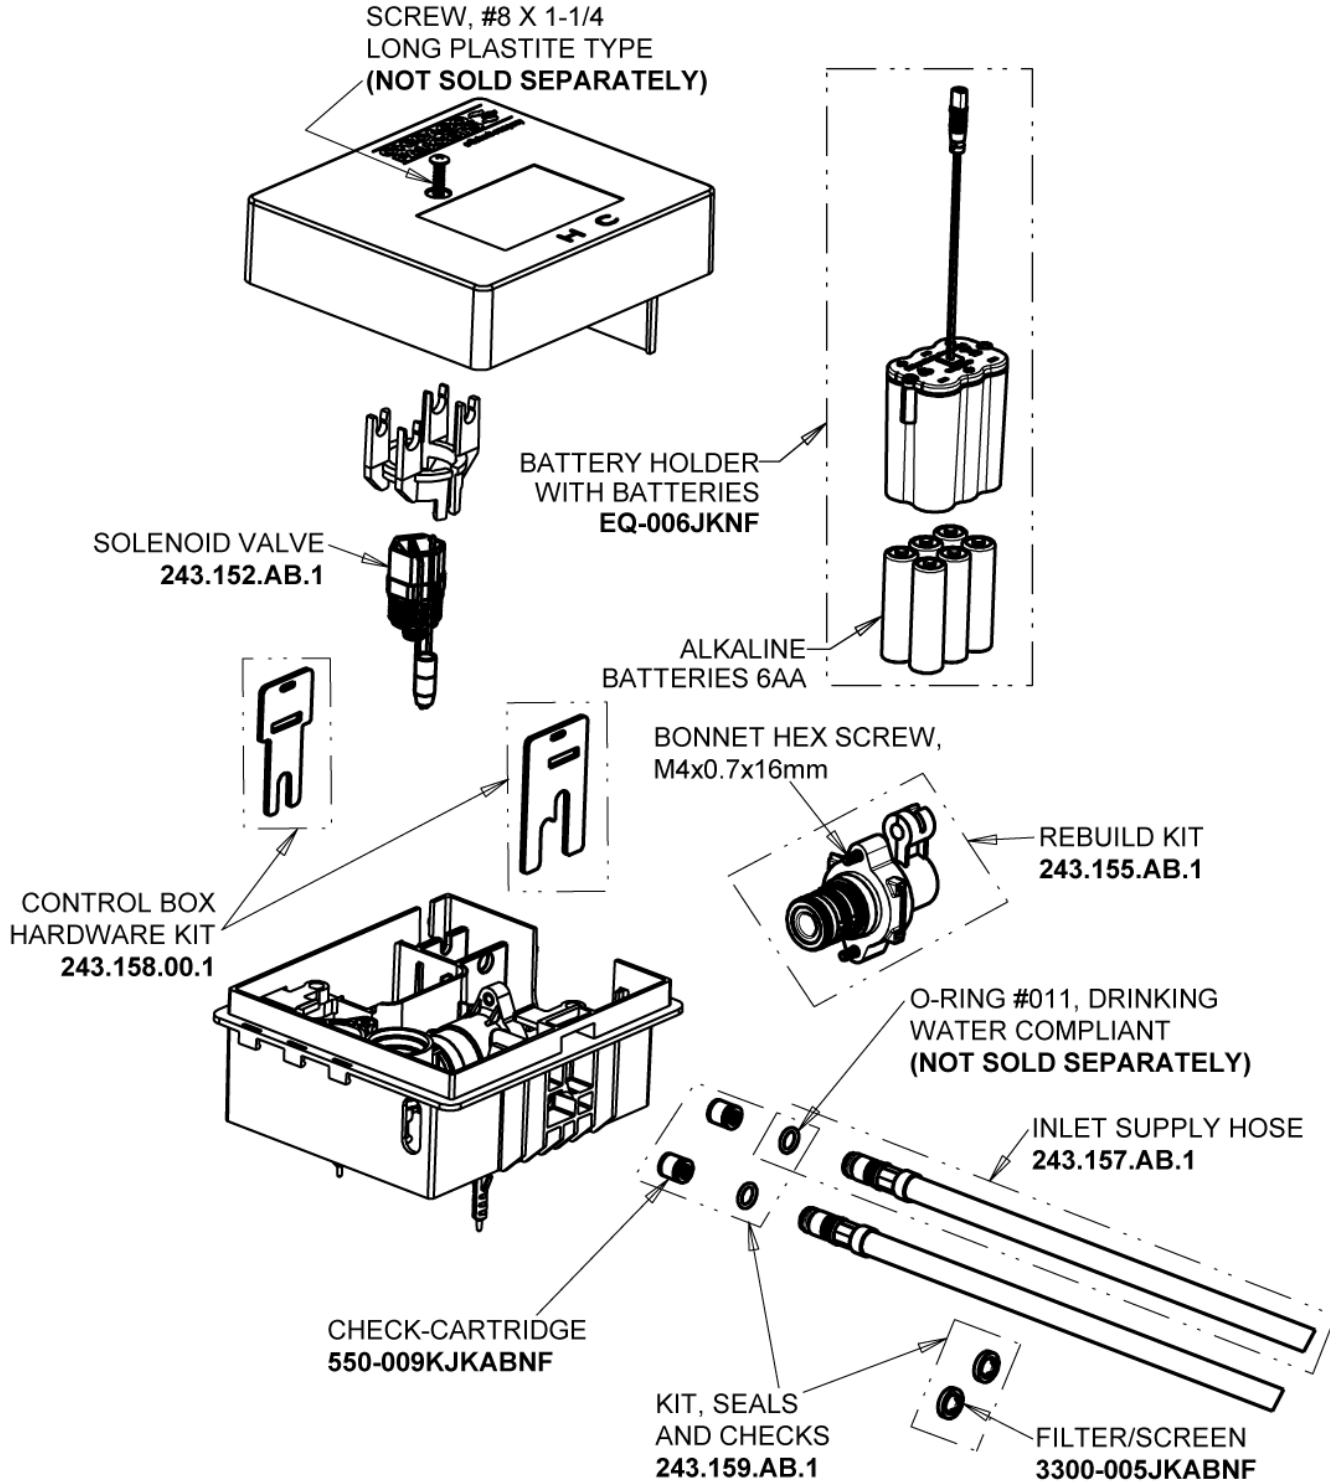

Repair Parts

EQ-C12A-12ABCP

EQ High Arc Series Lavatory Sink Faucet with Hands-free Infrared Detection

CHICAGO FAUCETS®

Geberit Group

Polished Chrome EQ High Arc Spout, 0.5 GPM
EQ-C11A-KJKABCP

4" Cover Plate, Polished Chrome, for EQ Curved/High Arc Spouts
EQ-A12-KJKCP

EQ-C12A-12ABCP

EQ High Arc Series Lavatory Sink Faucet with Hands-free Infrared Detection

CHICAGO FAUCETS®

Geberit Group

EQ-12KJKABNF EQ Control Box, Battery, Mechanical Mixer

Base Parts:

For Technical Assistance: