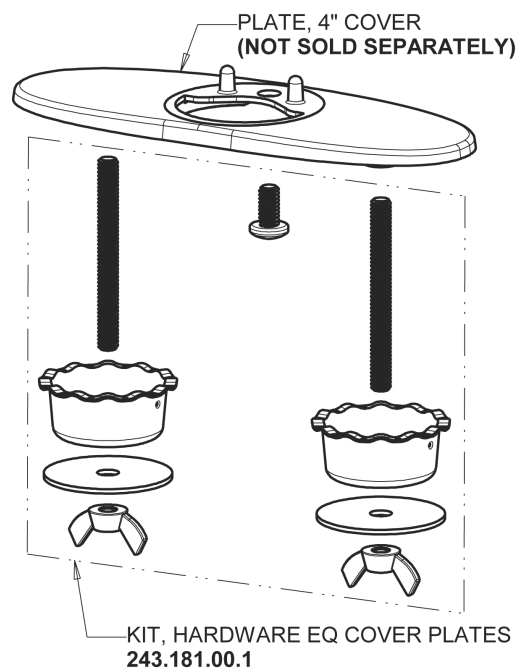

Repair Parts

EQ-C12A-12ABBN

EQ High Arc Series Lavatory Sink Faucet with Hands-free Infrared Detection

CHICAGO FAUCETS®

Geberit Group

Brushed Nickel EQ High Arc Spout, 0.5 GPM
EQ-C11A-KJKABBN

4" Cover Plate, Brushed Nickel, for EQ Curved/High Arc Spouts
EQ-A12-KJKBN