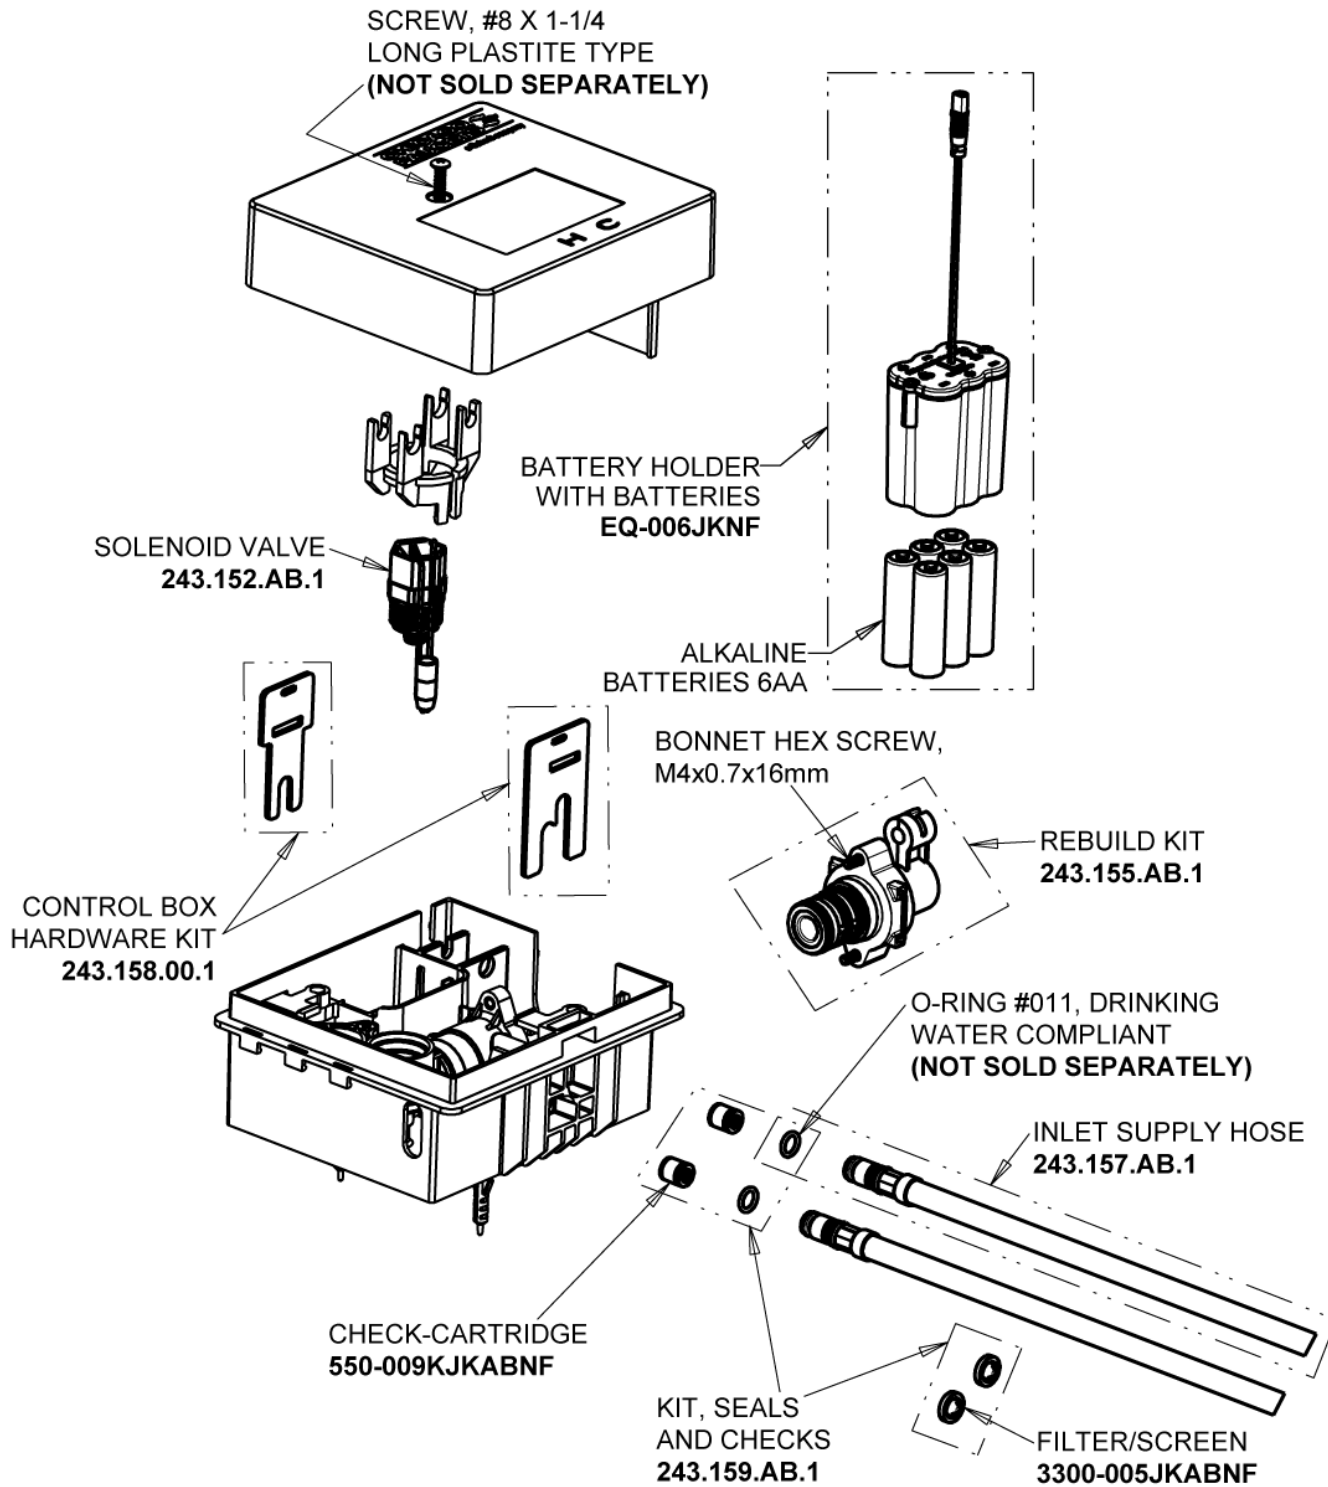

Repair Parts

EQ-C12A-12ABBN

EQ High Arc Series Lavatory Sink Faucet with Hands-free Infrared Detection

CHICAGO FAUCETS®

Geberit Group

Brushed Nickel EQ High Arc Spout, 0.5 GPM
EQ-C11A-KJKABBN

4" Cover Plate, Brushed Nickel, for EQ Curved/High Arc Spouts
EQ-A12-KJKBN

EQ-C12A-12ABBN

EQ High Arc Series Lavatory Sink Faucet with Hands-free Infrared Detection

CHICAGO FAUCETS®

Geberit Group

EQ-12KJKABNF EQ Control Box, Battery, Mechanical Mixer

Base Parts:

For Technical Assistance: