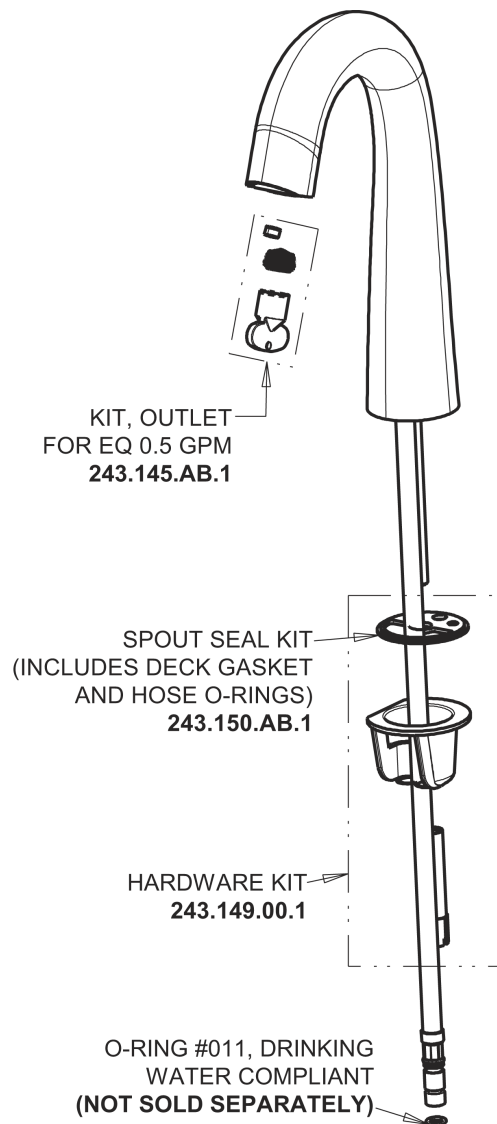

Repair Parts

EQ-C12A-12ABBN

EQ High Arc Series Lavatory Sink Faucet with Hands-free Infrared Detection

CHICAGO FAUCETS®

Geberit Group

Brushed Nickel EQ High Arc Spout, 0.5 GPM
EQ-C11A-KJKABBN

4" Cover Plate, Brushed Nickel, for EQ Curved/High Arc Spouts
EQ-A12-KJKBN

EQ-C12A-12ABBN

EQ High Arc Series Lavatory Sink Faucet with Hands-free Infrared Detection

CHICAGO FAUCETS®

Geberit Group

EQ-12KJKABNF EQ Control Box, Battery, Mechanical Mixer

Base Parts:

For Technical Assistance: