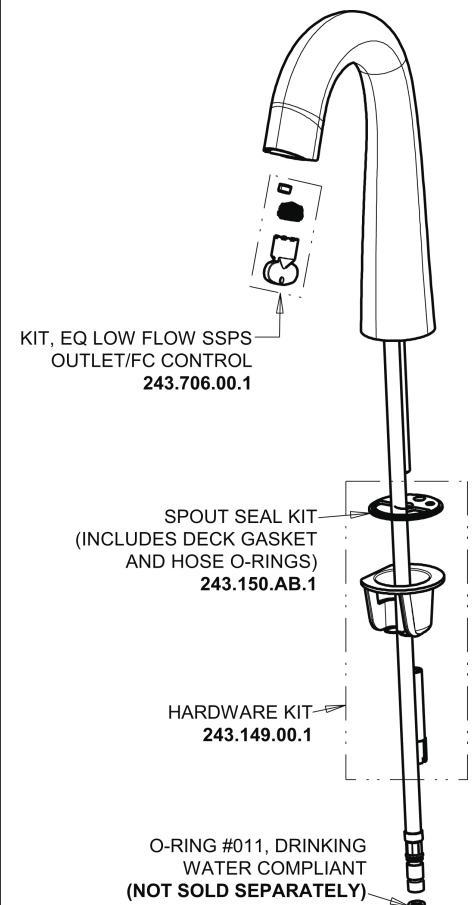

Repair Parts

EQ-C11C-22ABCP

EQ High Arc Series Lavatory Sink Faucet with Hands-free Infrared Detection

CHICAGO FAUCETS®

Geberit Group

EQ-C-22KJKABNF EQ Control Box, SSPS, Mechanical Mixer Base Parts:

Polished Chrome EQ High Arc Spout, 0.35 GPM EQ-C11C-KJKABCP