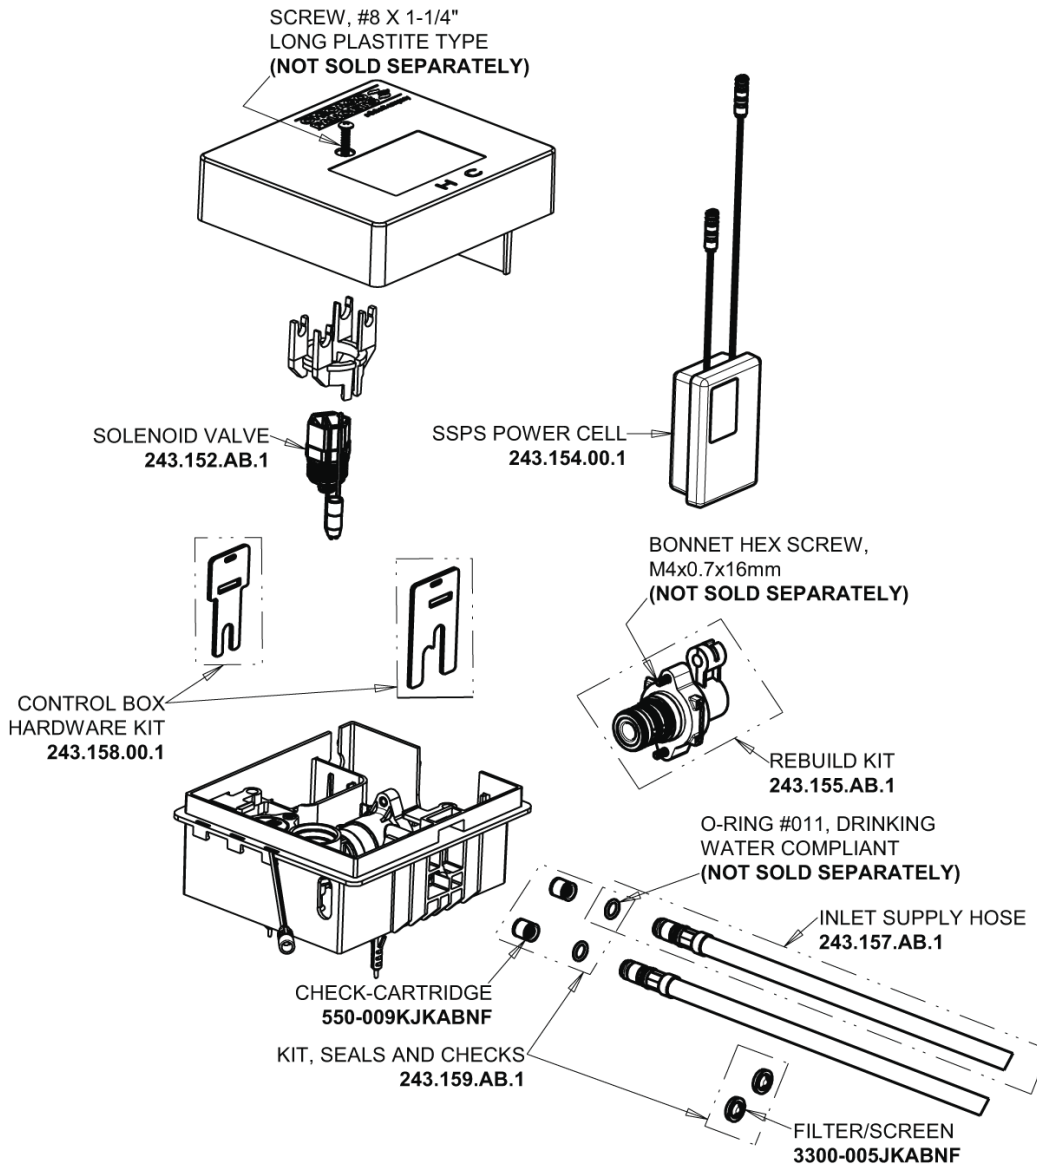

Repair Parts

EQ-C11C-22ABCP

EQ High Arc Series Lavatory Sink Faucet with Hands-free Infrared Detection

CHICAGO FAUCETS®

Geberit Group

EQ-C-22KJKABNF EQ Control Box, SSPS, Mechanical Mixer Base Parts:

Polished Chrome EQ High Arc Spout, 0.35 GPM EQ-C11C-KJKABCP