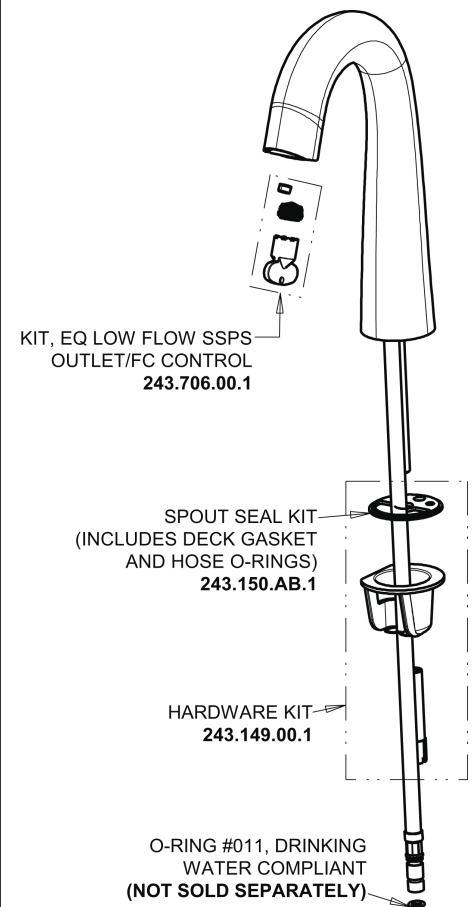

Repair Parts

EQ-C11C-22ABBN

EQ High Arc Series Lavatory Sink Faucet with Hands-free Infrared Detection

CHICAGO FAUCETS®

Geberit Group

EQ-C-22KJKABNF EQ Control Box, SSPS, Mechanical Mixer Base Parts:

Brushed Nickel EQ High Arc Spout, 0.35 GPM EQ-C11C-KJKABBN