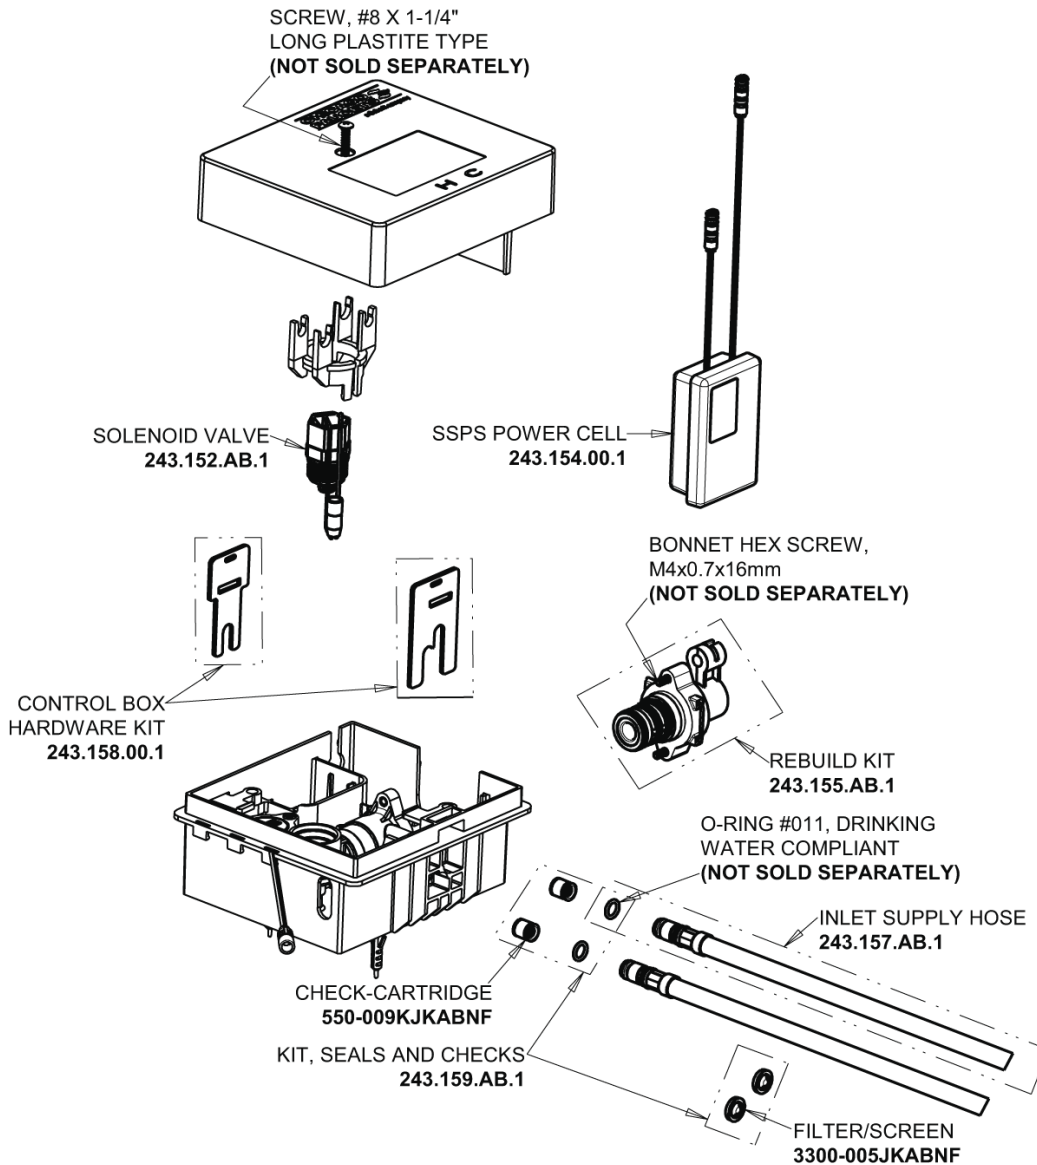

Repair Parts

EQ-C11C-22ABBN

EQ High Arc Series Lavatory Sink Faucet with Hands-free Infrared Detection

CHICAGO FAUCETS®

Geberit Group

EQ-C-22KJKABNF EQ Control Box, SSPS, Mechanical Mixer Base Parts:

Brushed Nickel EQ High Arc Spout, 0.35 GPM EQ-C11C-KJKABBN