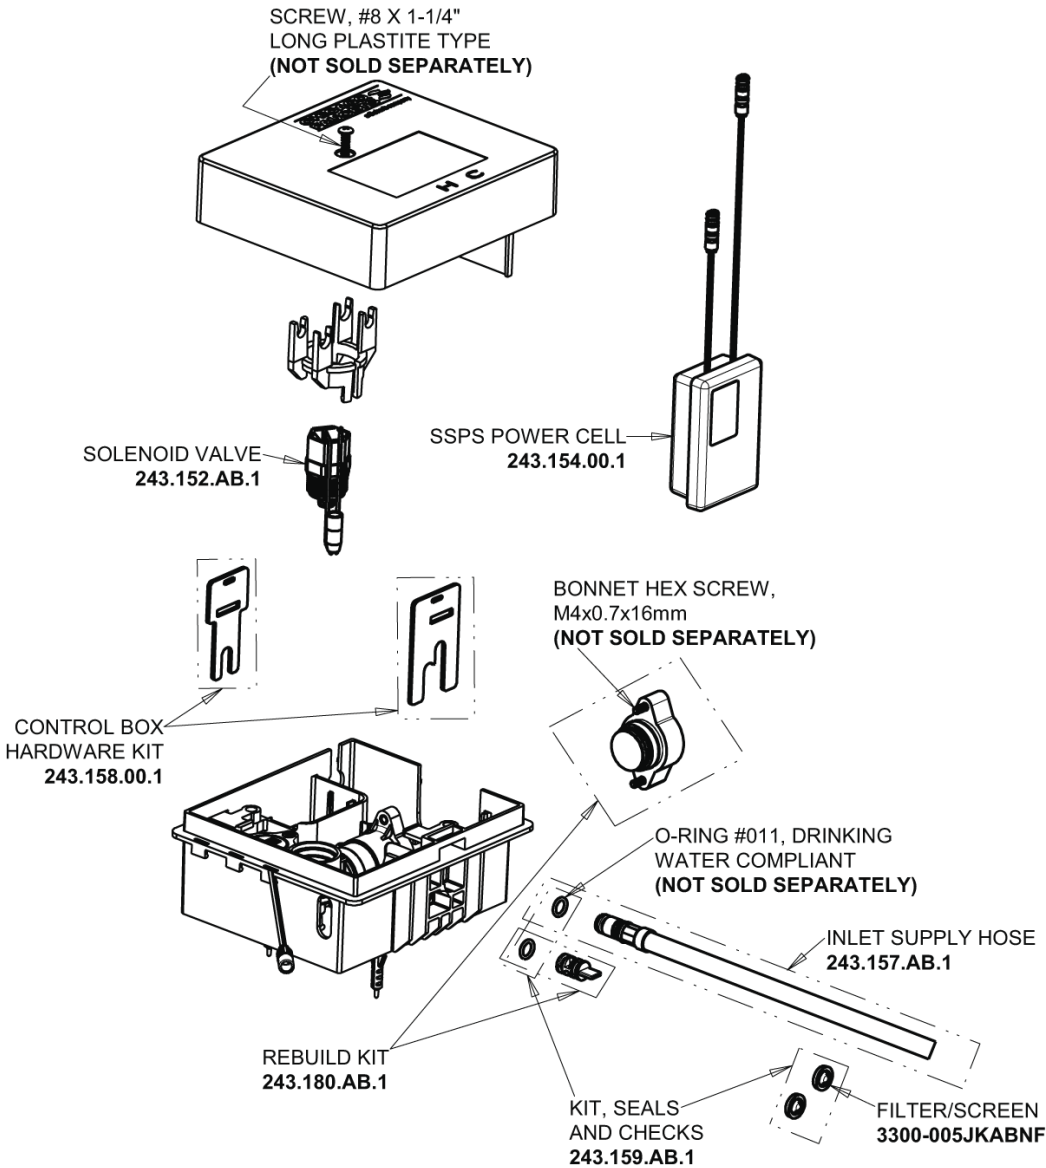

Repair Parts

EQ-C11C-21ABBN

EQ High Arc Series Lavatory Sink Faucet with Hands-free Infrared Detection

CHICAGO FAUCETS®

Geberit Group

EQ-C-21KJKABNF EQ Control Box, SSPS, Single-Supply Base Parts:

Brushed Nickel EQ High Arc Spout, 0.35 GPM EQ-C11C-KJKABBN