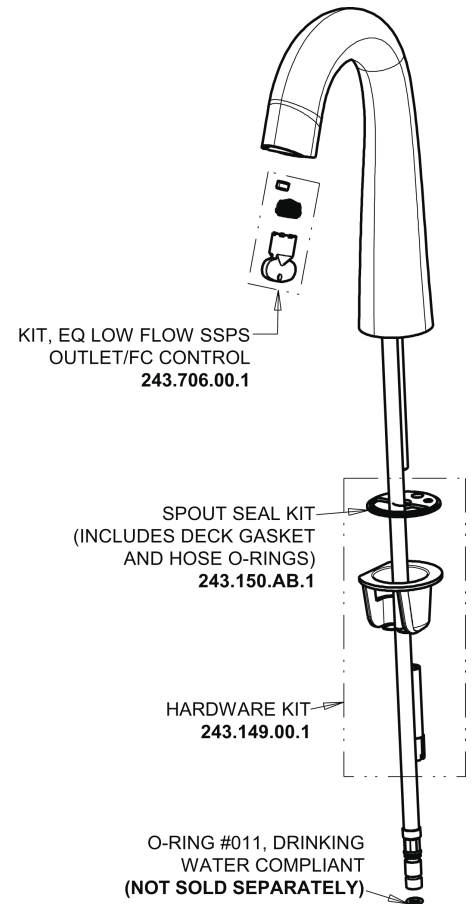

Repair Parts

EQ-C11C-21ABBN

EQ High Arc Series Lavatory Sink Faucet with Hands-free Infrared Detection

CHICAGO FAUCETS®

Geberit Group

EQ-C-21KJKABNF EQ Control Box, SSPS, Single-Supply Base Parts:

Brushed Nickel EQ High Arc Spout, 0.35 GPM EQ-C11C-KJKABBN