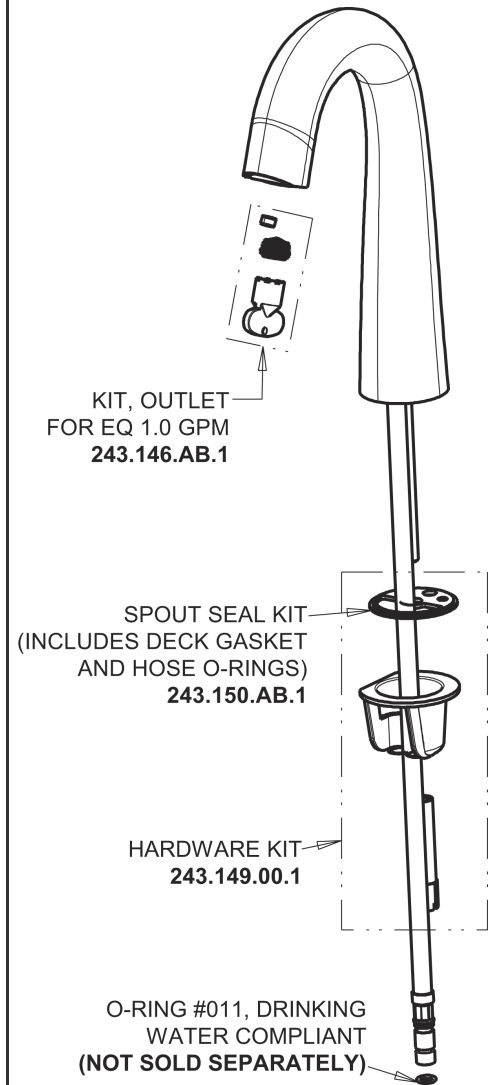

Repair Parts

EQ-C11B-23ABCP

EQ High Arc Series Lavatory Sink Faucet with Hands-free Infrared Detection

**CHICAGO
FAUCETS**

a Geberit company

EQ-23KJKABNF EQ Control Box, SSPS, Thermostatic Mixer Base Parts:

Polished Chrome EQ High Arc Spout, 1.0 GPM EQ-C11B-KJKABCP

For Technical Assistance:

Phone: 800-TEC-TRUE (832-8783)

Email: techsupport.us@chicagofaucets.com

2100 South Clearwater Drive

Des Plaines, IL 60018