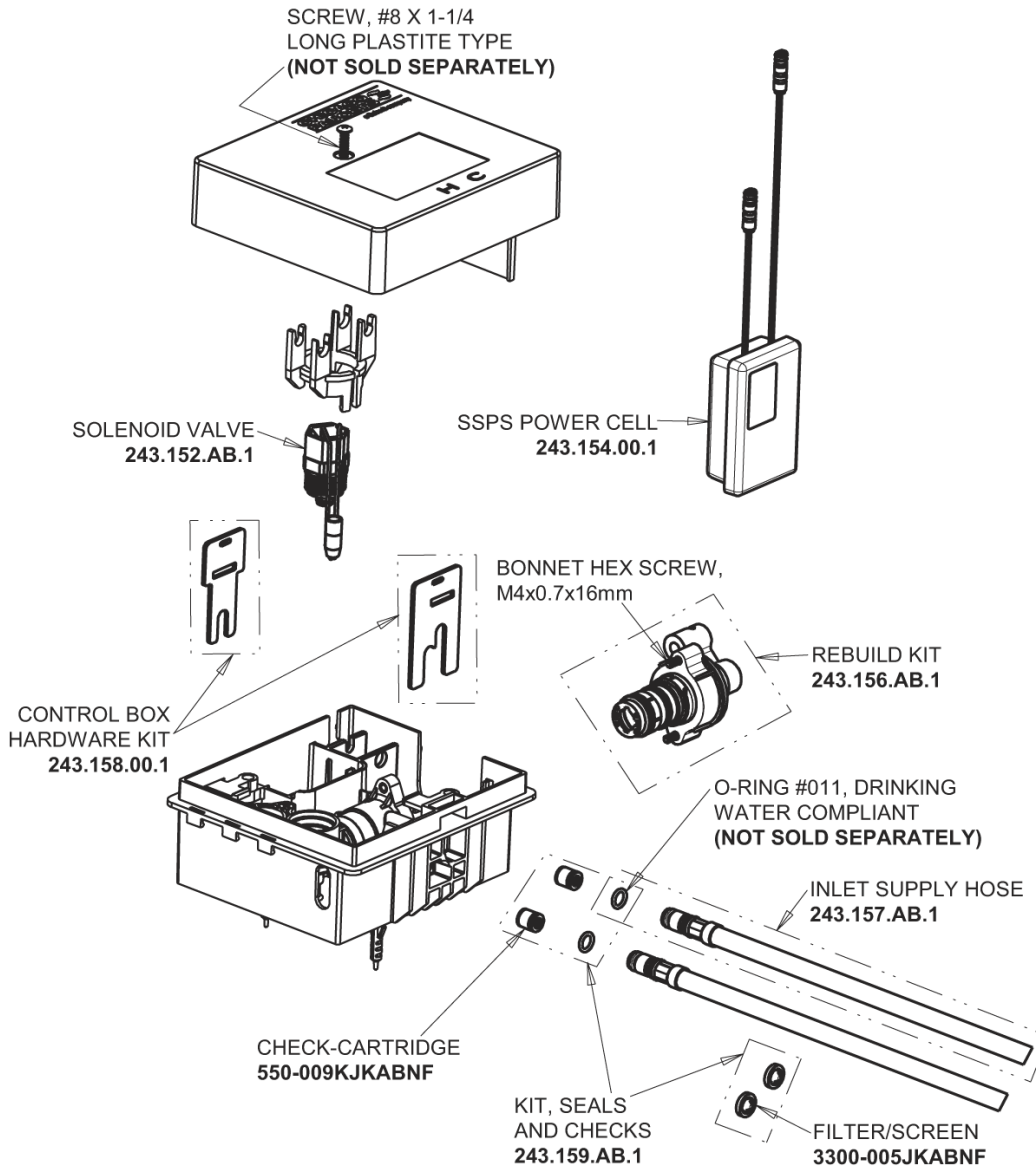

Repair Parts

EQ-C11B-23ABCP

EQ High Arc Series Lavatory Sink Faucet with Hands-free Infrared Detection

**CHICAGO
FAUCETS**

a Geberit company

EQ-23KJKABNF EQ Control Box, SSPS, Thermostatic Mixer Base Parts:

Polished Chrome EQ High Arc Spout, 1.0 GPM EQ-C11B-KJKABCP

For Technical Assistance:

Phone: 800-TEC-TRUE (832-8783)

Email: techsupport.us@chicagofaucets.com

2100 South Clearwater Drive

Des Plaines, IL 60018