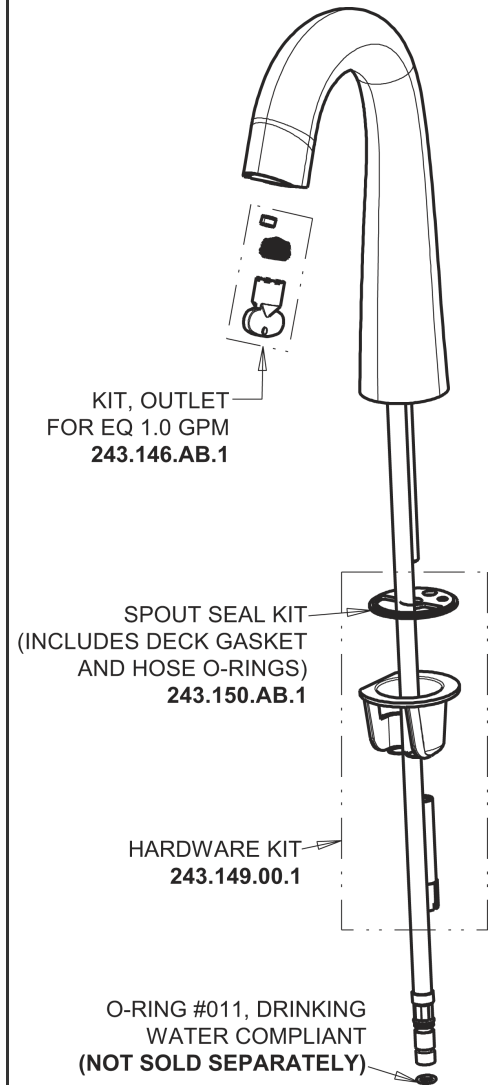

Repair Parts

EQ-C11B-21ABCP

EQ High Arc Series Lavatory Sink Faucet with Hands-free Infrared Detection

**CHICAGO
FAUCETS**

a Geberit company

EQ-21KJKABNF EQ Control Box, SSPS, Single-Supply Base Parts:

Polished Chrome EQ High Arc Spout, 1.0 GPM EQ-C11B-KJKABCP