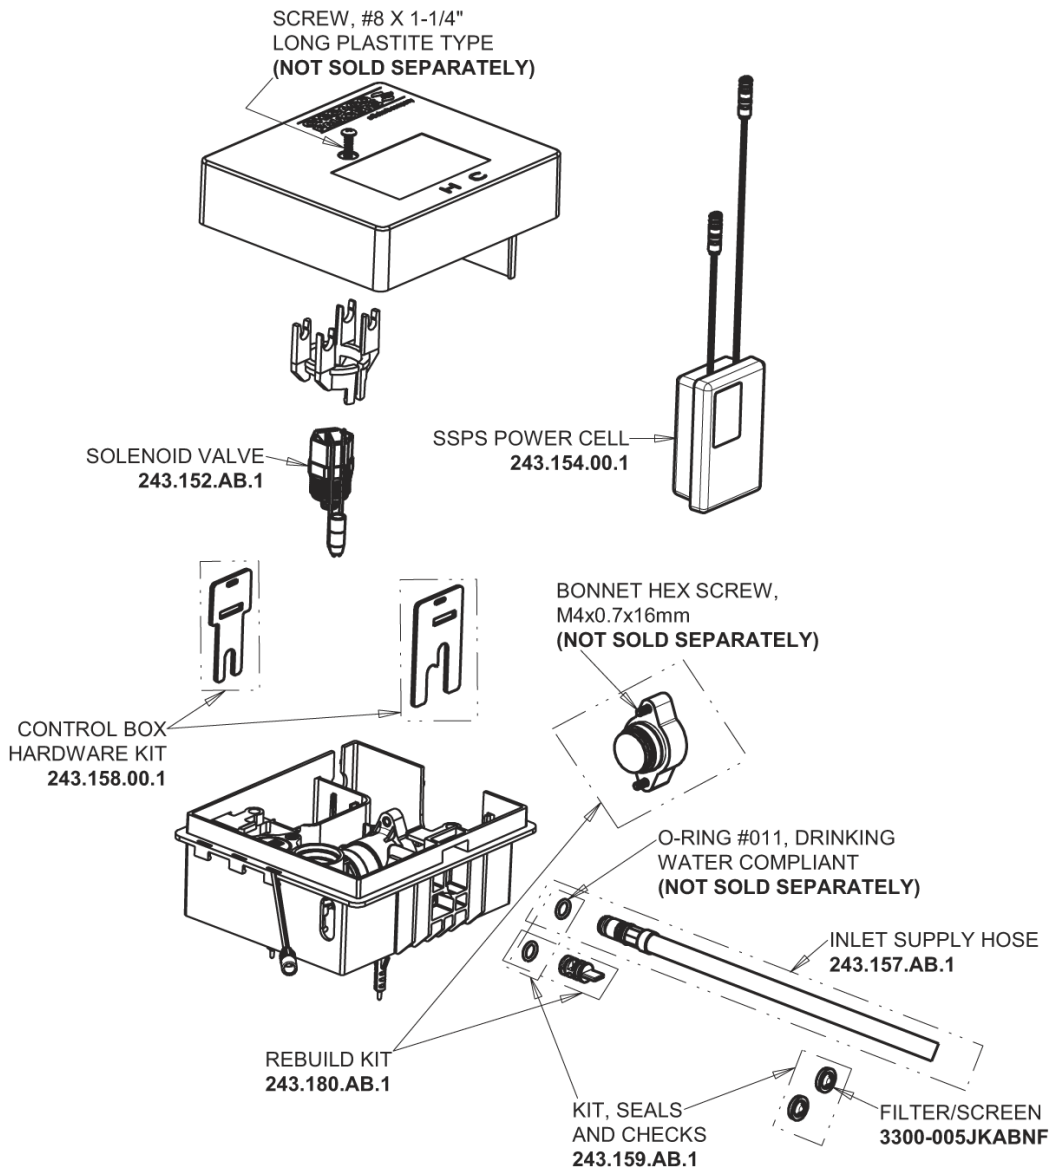

Repair Parts

EQ-C11B-21ABCP

EQ High Arc Series Lavatory Sink Faucet with Hands-free Infrared Detection

**CHICAGO
FAUCETS**

a Geberit company

EQ-21KJKABNF EQ Control Box, SSPS, Single-Supply Base Parts:

Polished Chrome EQ High Arc Spout, 1.0 GPM EQ-C11B-KJKABCP