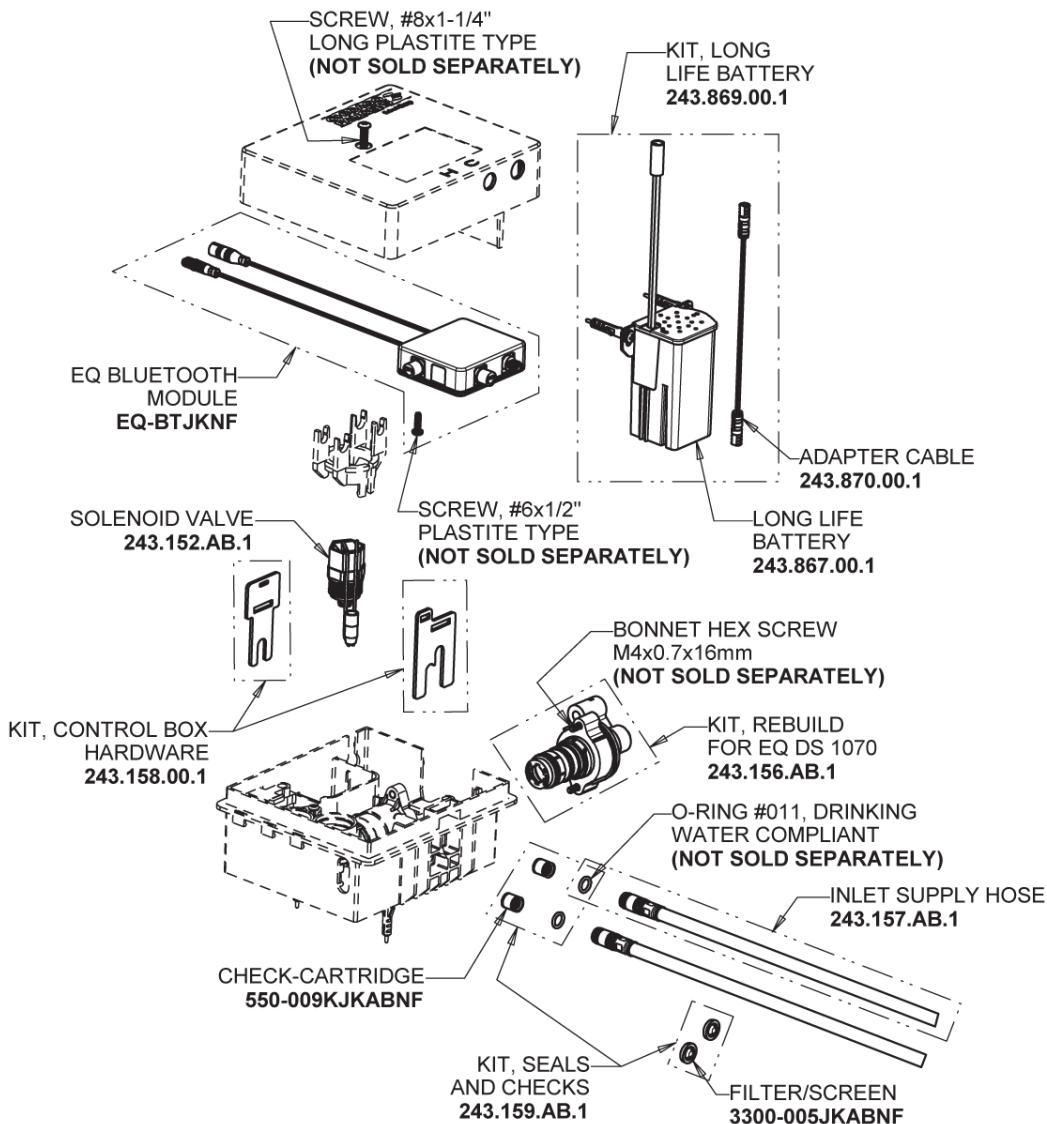

Repair Parts

EQ-C11A-63ABCPT

CHICAGO FAUCETS®

Geberit Group

EQ-63KJKABNFT EQ Control Box, Long Life Battery, Thermostatic Mixer Base Parts:

Polished Chrome EQ High Arc Spout, 0.5 GPM EQ-C11A-KJKABCP

For Technical Assistance: