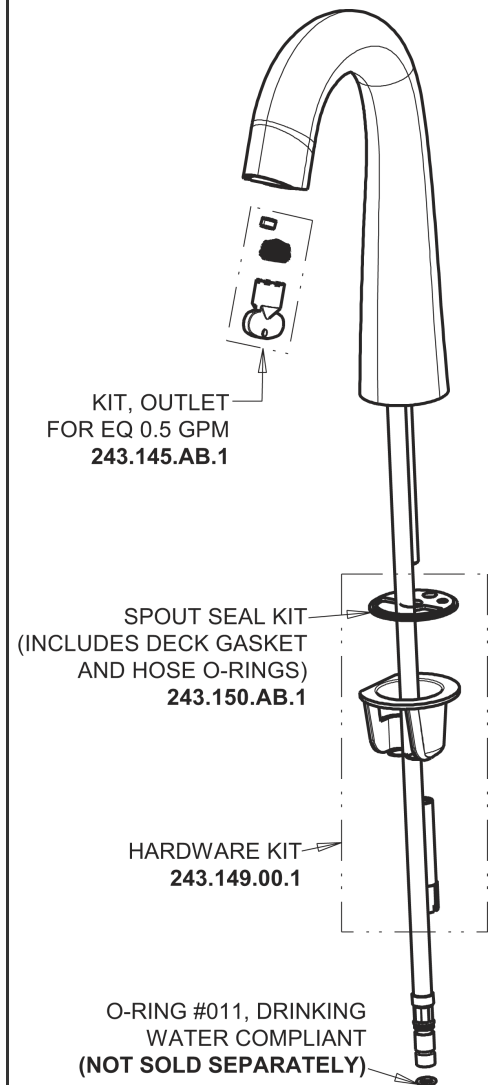

Repair Parts

EQ-C11A-63ABCPT

CHICAGO FAUCETS®

Geberit Group

EQ-63KJKABNFT EQ Control Box, Long Life Battery, Thermostatic Mixer Base Parts:

Polished Chrome EQ High Arc Spout, 0.5 GPM EQ-C11A-KJKABCP

For Technical Assistance: