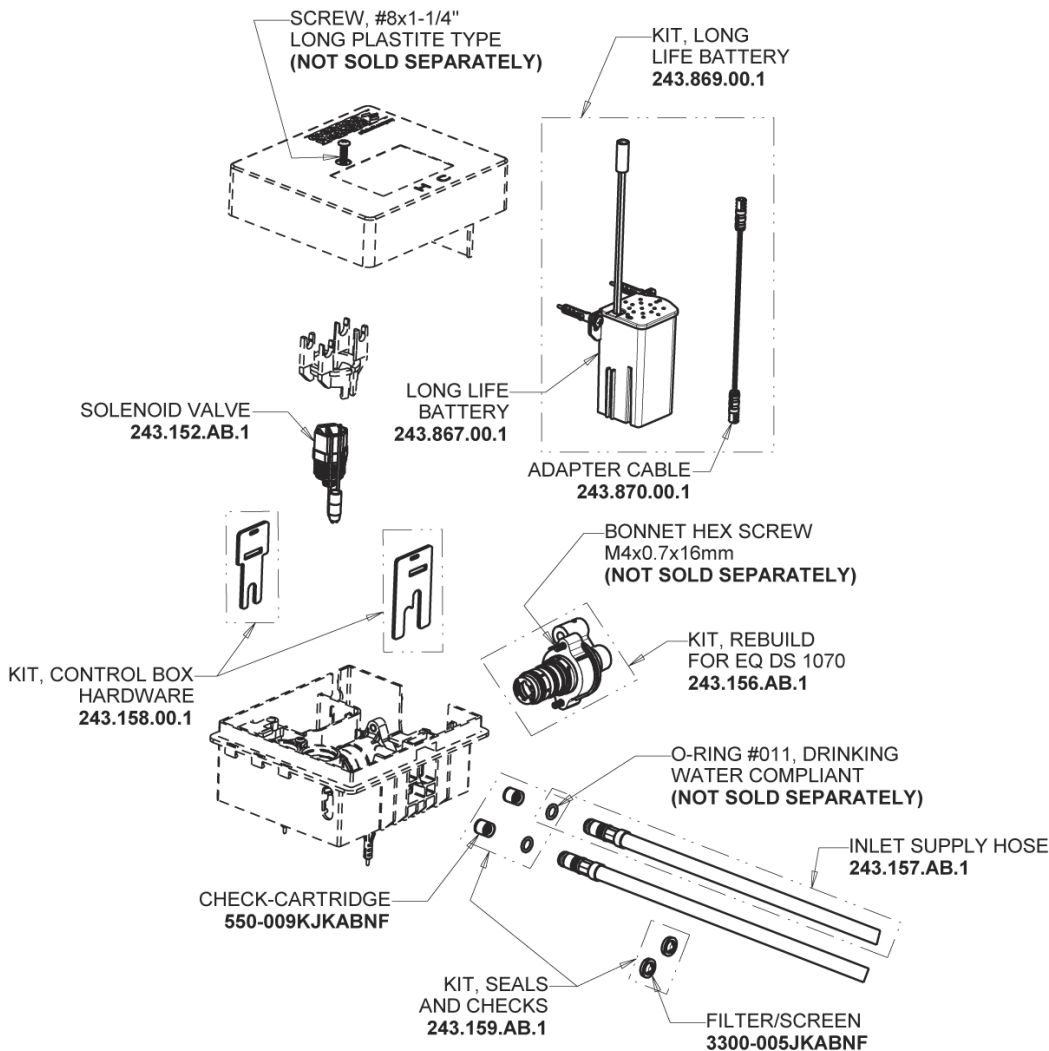

# Repair Parts

EQ-C11A-63ABCP

EQ High Arc Series Lavatory Sink Faucet with Hands-free Infrared Detection

## EQ-63KJKABNF EQ Control Box, Long Life Battery, Thermostatic Mixer Base Parts:

## Polished Chrome EQ High Arc Spout, 0.5 GPM EQ-C11A-KJKABCP