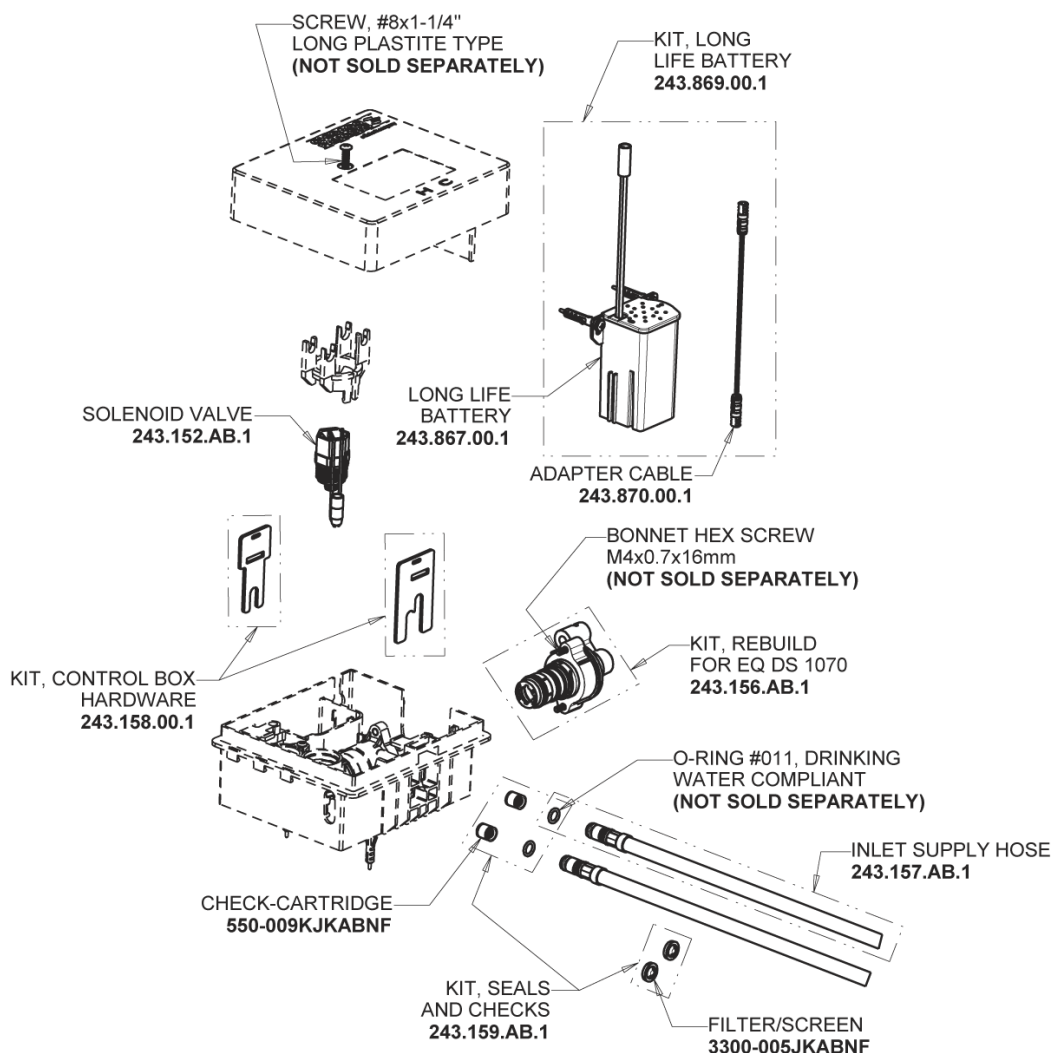

Repair Parts

EQ-C11A-63ABCP

EQ High Arc Series Lavatory Sink Faucet with Hands-free Infrared Detection

**CHICAGO
FAUCETS**

a Geberit company

EQ-63KJKABNF EQ Control Box, Long Life Battery, Thermostatic Mixer Base Parts:

Polished Chrome EQ High Arc Spout, 0.5 GPM EQ-C11A-KJKABCP

For Technical Assistance:

Phone: 800-TEC-TRUE (832-8783)

Email: techsupport.us@chicago faucets.com

2100 South Clearwater Drive

Des Plaines, IL 60018