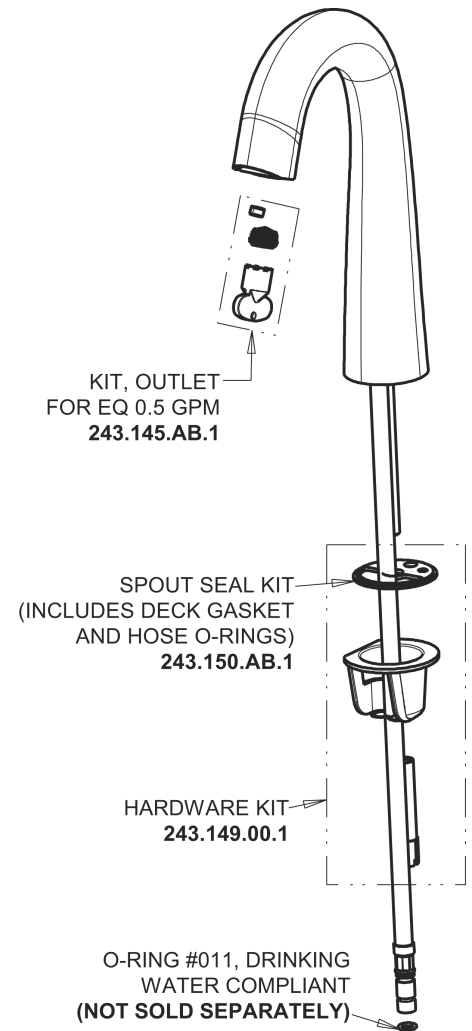

# Repair Parts

EQ-C11A-63ABCP

EQ High Arc Series Lavatory Sink Faucet with Hands-free Infrared Detection

## EQ-63KJKABNF EQ Control Box, Long Life Battery, Thermostatic Mixer Base Parts:

## Polished Chrome EQ High Arc Spout, 0.5 GPM EQ-C11A-KJKABCP