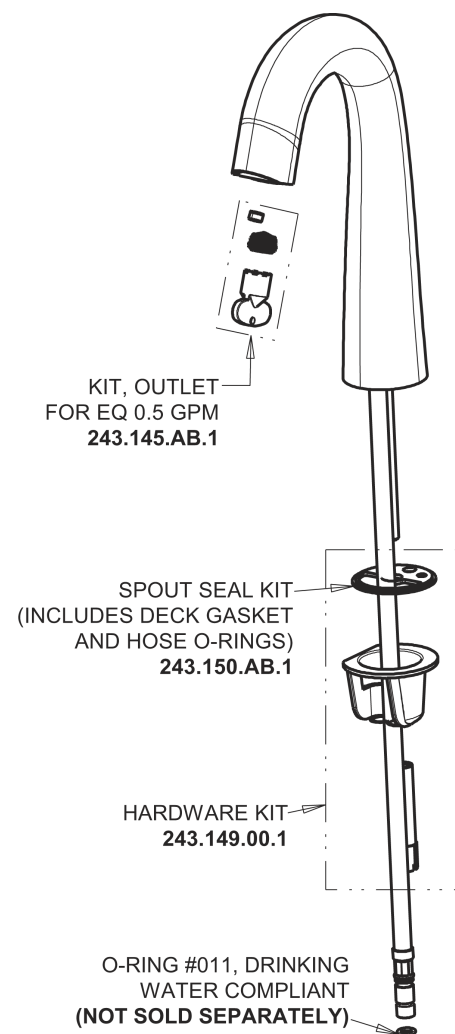

Repair Parts

EQ-C11A-63ABCP

EQ High Arc Series Lavatory Sink Faucet with Hands-free Infrared Detection

**CHICAGO
FAUCETS**

a Geberit company

EQ-63KJKABNF EQ Control Box, Long Life Battery, Thermostatic Mixer Base Parts:

Polished Chrome EQ High Arc Spout, 0.5 GPM EQ-C11A-KJKABCP

For Technical Assistance:

Phone: 800-TEC-TRUE (832-8783)

Email: techsupport.us@chicago faucets.com

2100 South Clearwater Drive

Des Plaines, IL 60018