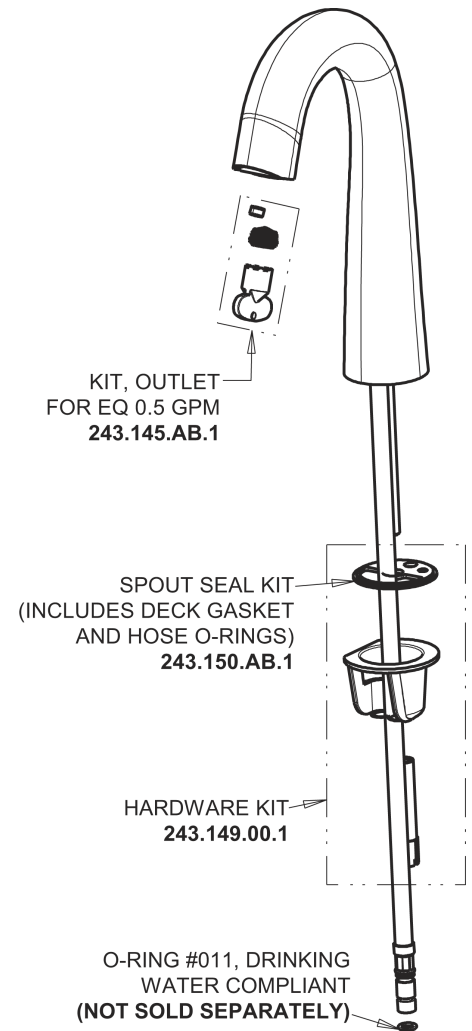

Repair Parts

EQ-C11A-61ABCP

EQ High Arc Series Lavatory Sink Faucet with Hands-free Infrared Detection

**CHICAGO
FAUCETS**

a Geberit company

EQ-61KJKABNF EQ Control Box, Long Life Battery, Single-Supply Base Parts:

Polished Chrome EQ High Arc Spout, 0.5 GPM EQ-C11A-KJKABCP

For Technical Assistance:

Phone: 800-TEC-TRUE (832-8783)

Email: techsupport.us@chicagofaucets.com

2100 South Clearwater Drive

Des Plaines, IL 60018