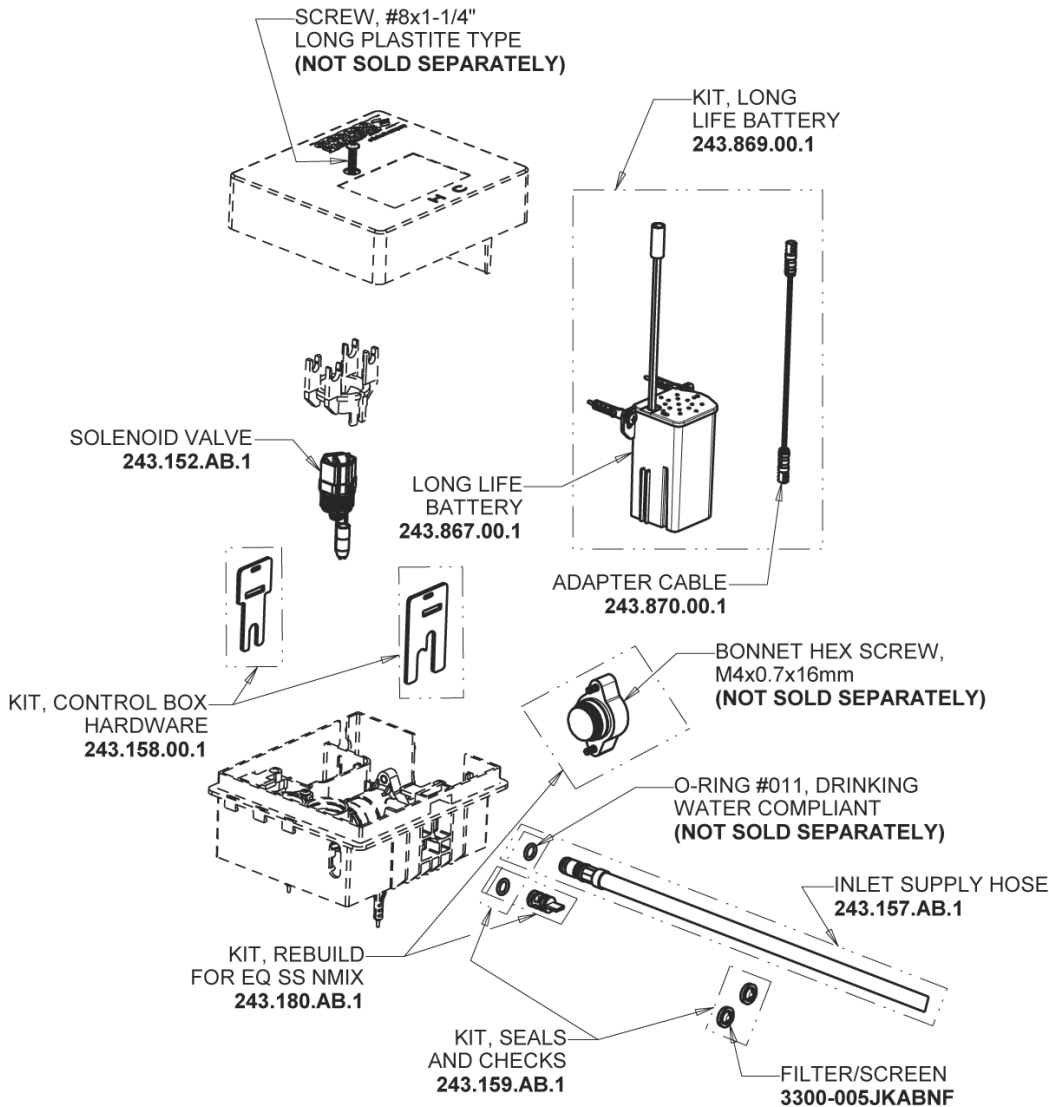

Repair Parts

EQ-C11A-61ABCP

EQ High Arc Series Lavatory Sink Faucet with Hands-free Infrared Detection

**CHICAGO
FAUCETS**

a Geberit company

EQ-61KJKABNF EQ Control Box, Long Life Battery, Single-Supply Base Parts:

Polished Chrome EQ High Arc Spout, 0.5 GPM EQ-C11A-KJKABCP

For Technical Assistance:

Phone: 800-TEC-TRUE (832-8783)

Email: techsupport.us@chicagofaucets.com

2100 South Clearwater Drive

Des Plaines, IL 60018