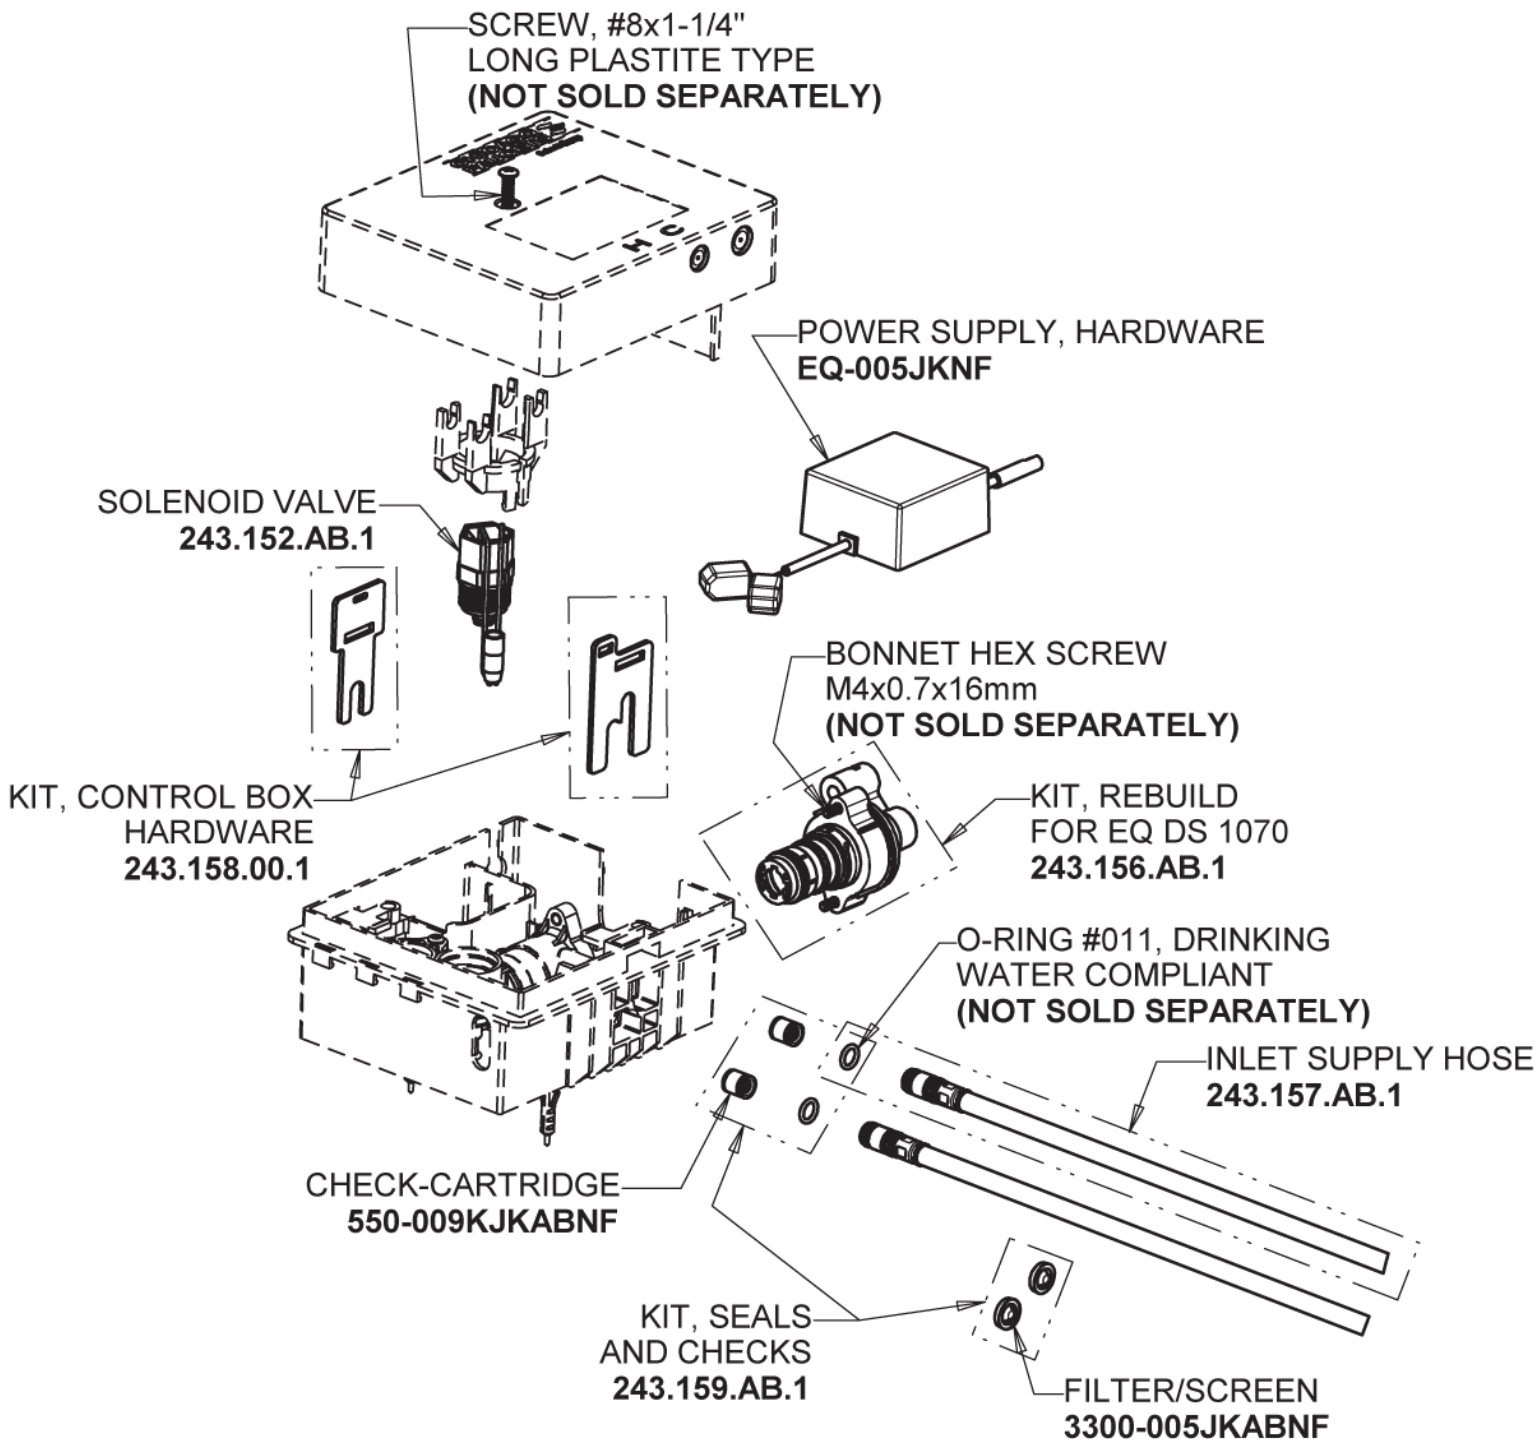

Repair Parts

EQ-C11A-53ABCP

EQ High Arc Series Lavatory Sink Faucet with Hands-free Infrared Detection

CHICAGO FAUCETS®

Geberit Group

Polished Chrome EQ High Arc Spout, 0.5 GPM
EQ-C11A-KJKABCP

EQ Brownout Protector (Accessory Only)
EQ-012JKNF

EQ-C11A-53ABCP

EQ High Arc Series Lavatory Sink Faucet with Hands-free Infrared Detection

CHICAGO FAUCETS®

Geberit Group

EQ-53KJKABNF EQ Control Box, AC Hard-wired, Thermostatic Mixer

Base Parts:

For Technical Assistance: