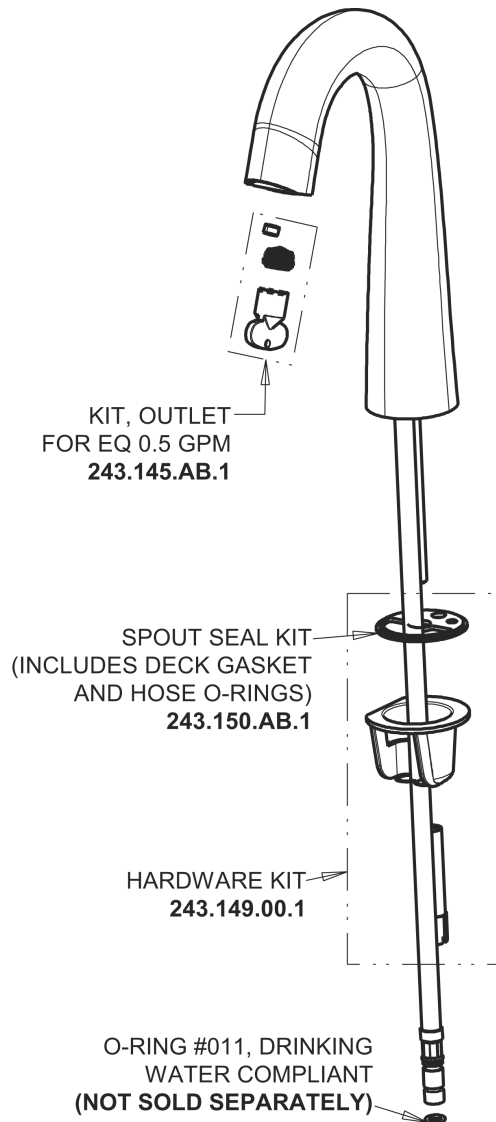

Repair Parts

EQ-C11A-53ABCP

EQ High Arc Series Lavatory Sink Faucet with Hands-free Infrared Detection

CHICAGO FAUCETS®

Geberit Group

Polished Chrome EQ High Arc Spout, 0.5 GPM
EQ-C11A-KJKABCP

EQ Brownout Protector (Accessory Only)
EQ-012JKNF

EQ-C11A-53ABCP

EQ High Arc Series Lavatory Sink Faucet with Hands-free Infrared Detection

CHICAGO FAUCETS®

Geberit Group

EQ-53KJKABNF EQ Control Box, AC Hard-wired, Thermostatic Mixer

Base Parts:

For Technical Assistance: