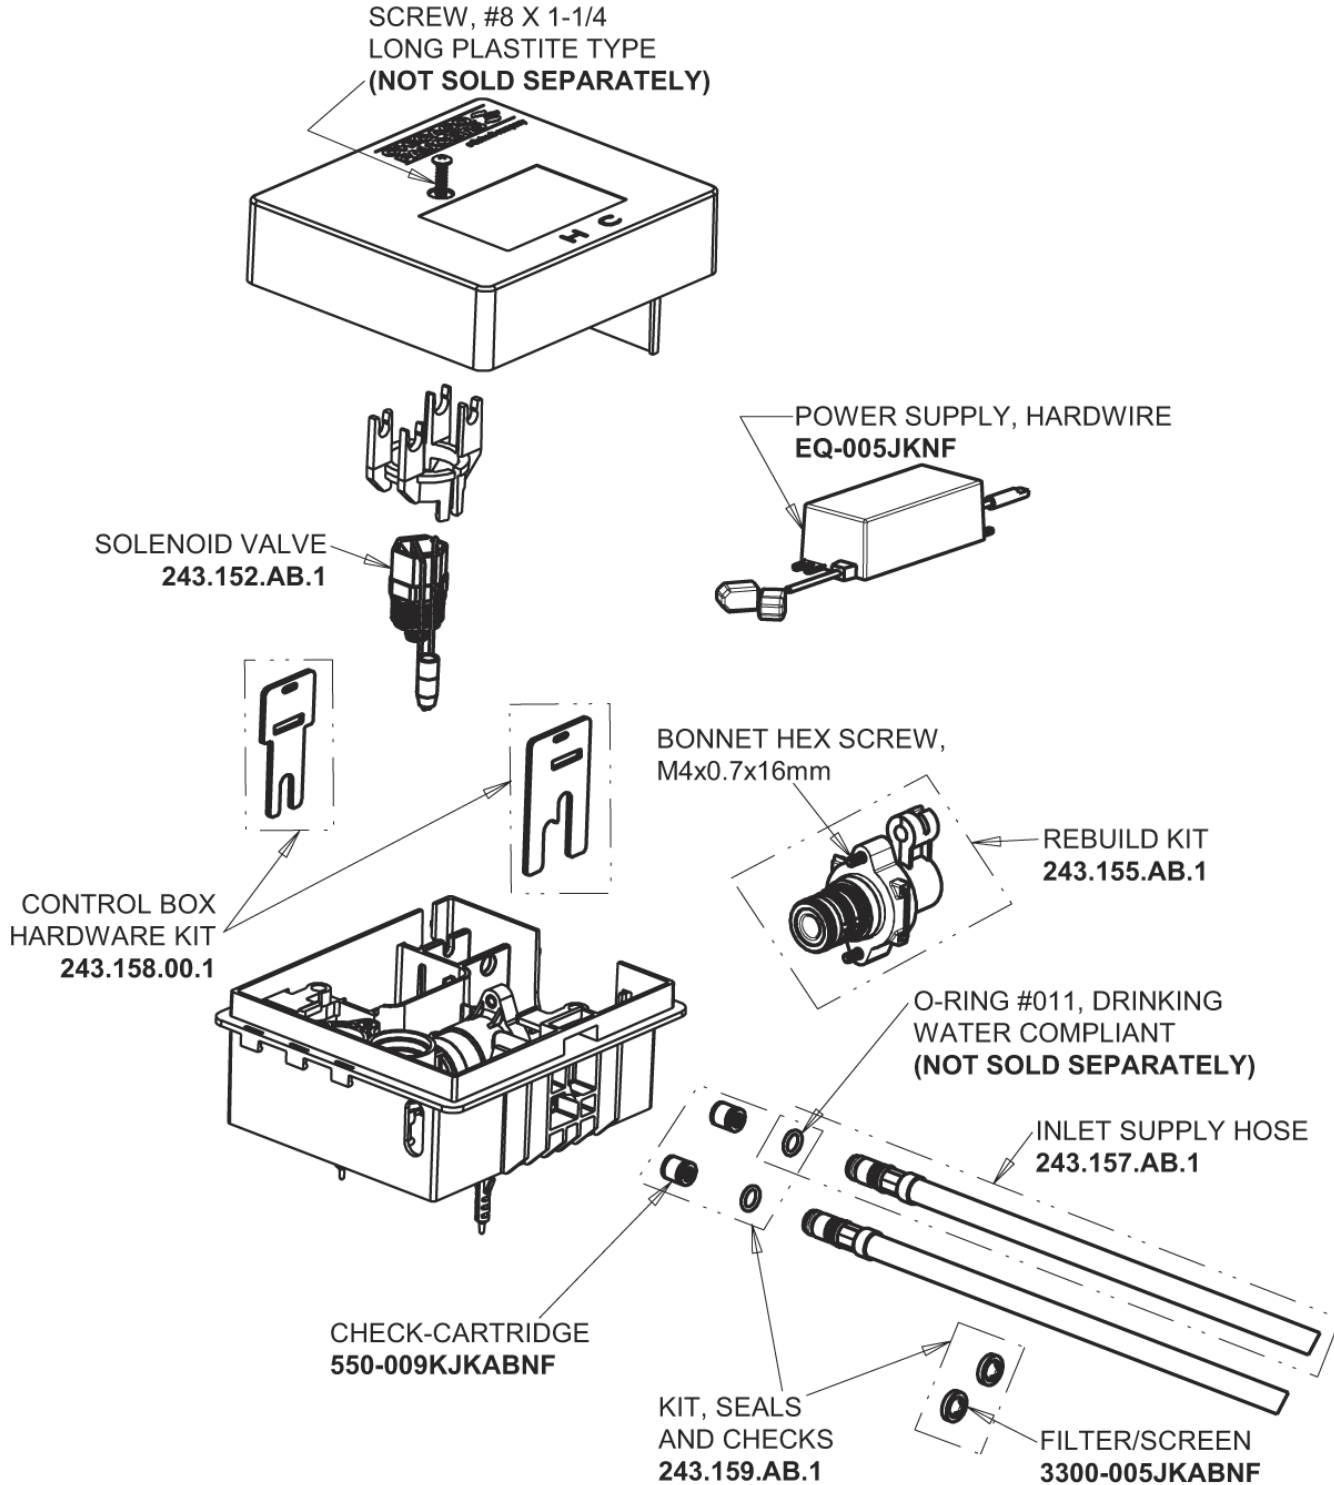

# Repair Parts

EQ-C11A-52ABCP

EQ High Arc Series Lavatory Sink Faucet with Hands-free Infrared Detection

**CHICAGO  
FAUCETS** 

a Geberit company

EQ-52KJKABNF EQ Control Box, AC Hard-wired, Mechanical Mixer

## Base Parts: