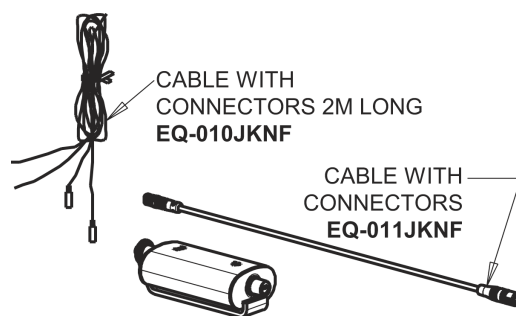

# Repair Parts

EQ-C11A-52ABCP

EQ High Arc Series Lavatory Sink Faucet with Hands-free Infrared Detection

**CHICAGO  
FAUCETS**

a Geberit company

Polished Chrome EQ High Arc Spout, 0.5 GPM  
EQ-C11A-KJKABCP

EQ Brownout Protector (Accessory Only)  
EQ-012JKNF