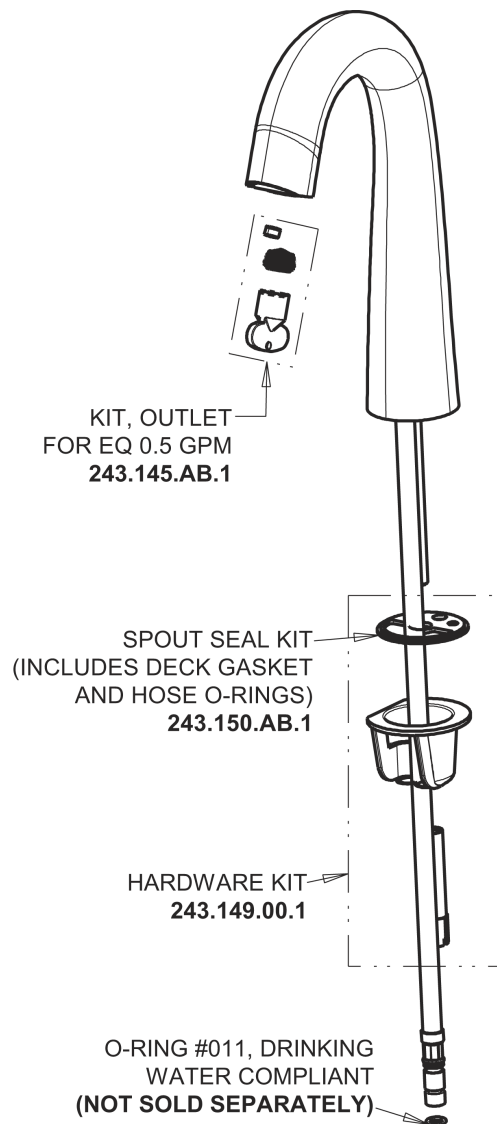

# Repair Parts

EQ-C11A-52ABCP

EQ High Arc Series Lavatory Sink Faucet with Hands-free Infrared Detection

**CHICAGO  
FAUCETS**

a Geberit company

Polished Chrome EQ High Arc Spout, 0.5 GPM  
EQ-C11A-KJKABCP