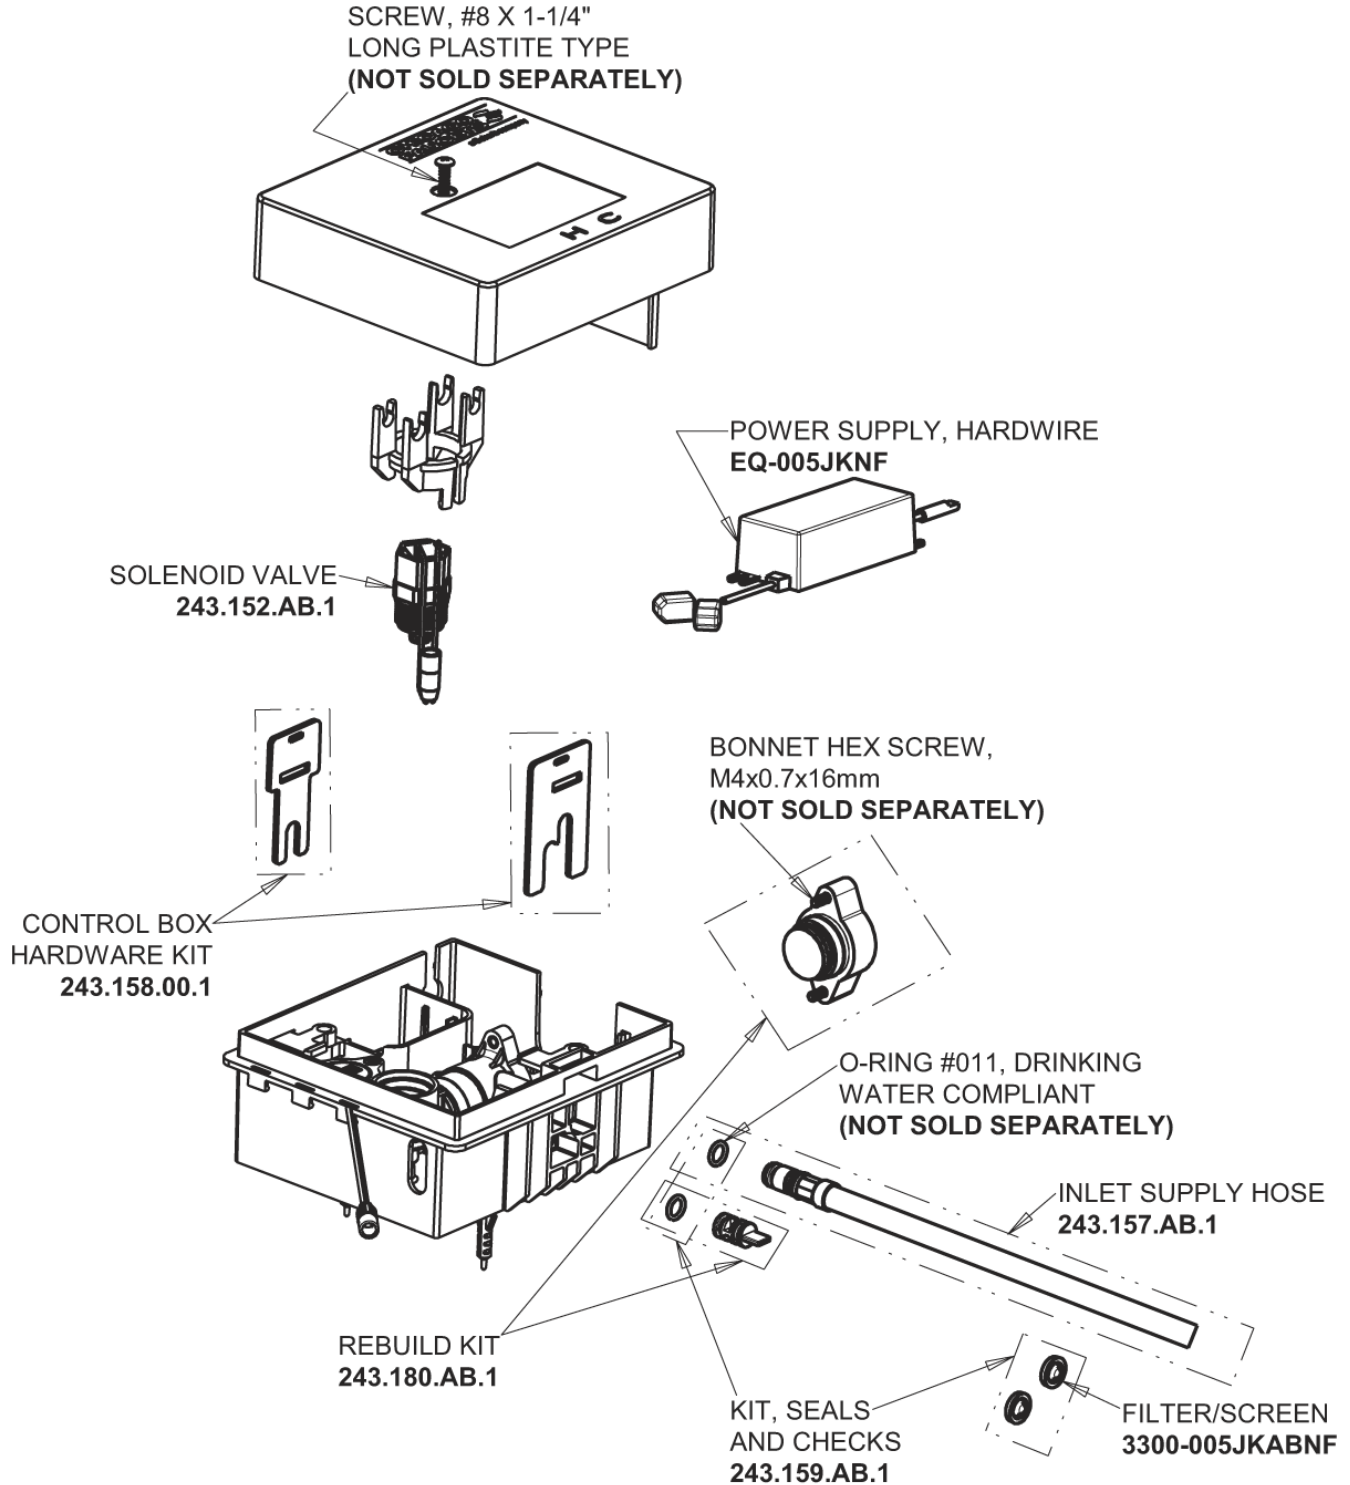

Repair Parts

EQ-C11A-51ABCP

EQ High Arc Series Lavatory Sink Faucet with Hands-free Infrared Detection

**CHICAGO
FAUCETS**

a Geberit company

Polished Chrome EQ High Arc Spout, 0.5 GPM
EQ-C11A-KJKABCP

EQ Brownout Protector (Accessory Only)
EQ-012JKNF

EQ-C11A-51ABCP

EQ High Arc Series Lavatory Sink Faucet with Hands-free Infrared Detection

**CHICAGO
FAUCETS**

a Geberit company

EQ-51KJKABNF EQ Control Box, AC Hard-wired, Single-Supply Base Parts:

For Technical Assistance: