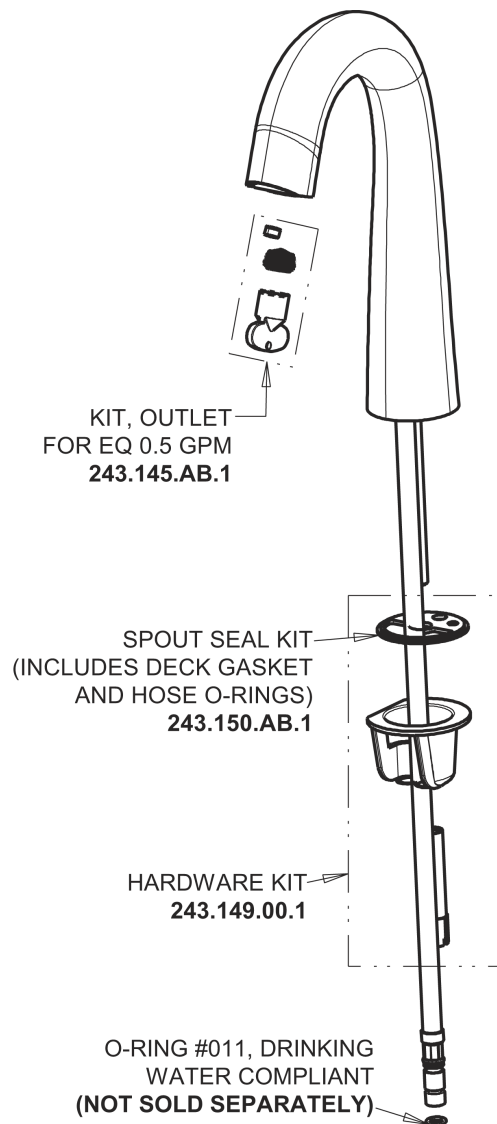

Repair Parts

EQ-C11A-51ABCP

EQ High Arc Series Lavatory Sink Faucet with Hands-free Infrared Detection

**CHICAGO
FAUCETS**

a Geberit company

Polished Chrome EQ High Arc Spout, 0.5 GPM
EQ-C11A-KJKABCP

EQ Brownout Protector (Accessory Only)
EQ-012JKNF

EQ-C11A-51ABCP

EQ High Arc Series Lavatory Sink Faucet with Hands-free Infrared Detection

**CHICAGO
FAUCETS**

a Geberit company

EQ-51KJKABNF EQ Control Box, AC Hard-wired, Single-Supply Base Parts:

For Technical Assistance: