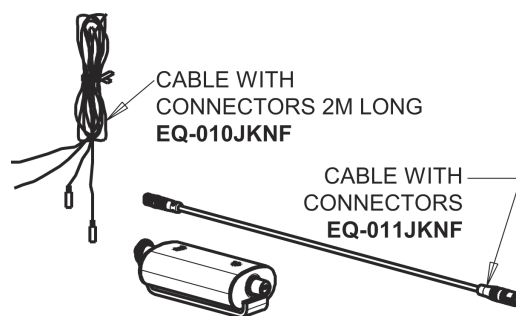

Repair Parts

EQ-C11A-51ABCP

EQ High Arc Series Lavatory Sink Faucet with Hands-free Infrared Detection

**CHICAGO
FAUCETS**

a Geberit company

Polished Chrome EQ High Arc Spout, 0.5 GPM
EQ-C11A-KJKABCP

EQ Brownout Protector (Accessory Only)
EQ-012JKNF

EQ-C11A-51ABCP

EQ High Arc Series Lavatory Sink Faucet with Hands-free Infrared Detection

**CHICAGO
FAUCETS**

a Geberit company

EQ-51KJKABNF EQ Control Box, AC Hard-wired, Single-Supply Base Parts:

For Technical Assistance: