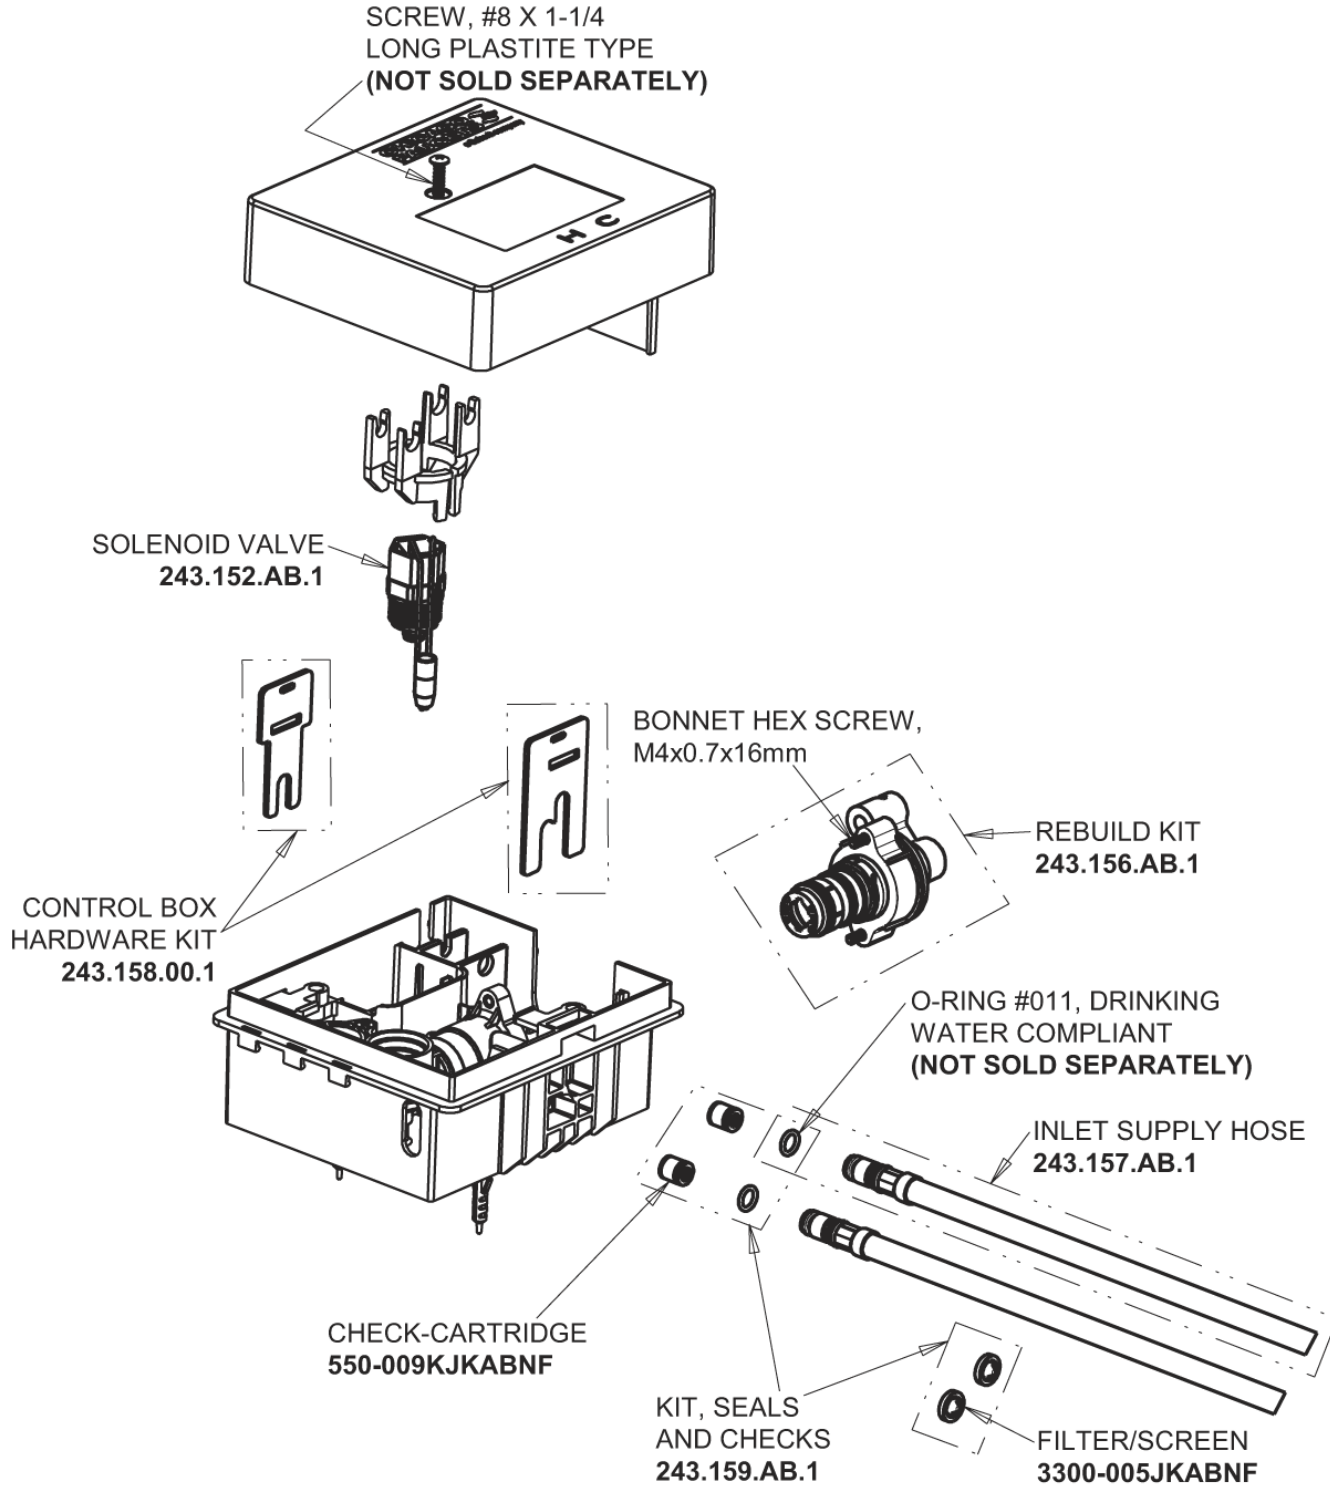

Repair Parts

EQ-C11A-43ABCP

EQ High Arc Series Lavatory Sink Faucet with Hands-free Infrared Detection

**CHICAGO
FAUCETS** 

a Geberit company

Polished Chrome EQ High Arc Spout, 0.5 GPM
EQ-C11A-KJKABCP

EQ Brownout Protector (Accessory Only)
EQ-012JKNF

EQ-C11A-43ABCP

EQ High Arc Series Lavatory Sink Faucet with Hands-free Infrared Detection

**CHICAGO
FAUCETS** 

a Geberit company

EQ-43KJKABNF EQ Control Box, AC (Less Transformer), Thermostatic Mixer

Base Parts: