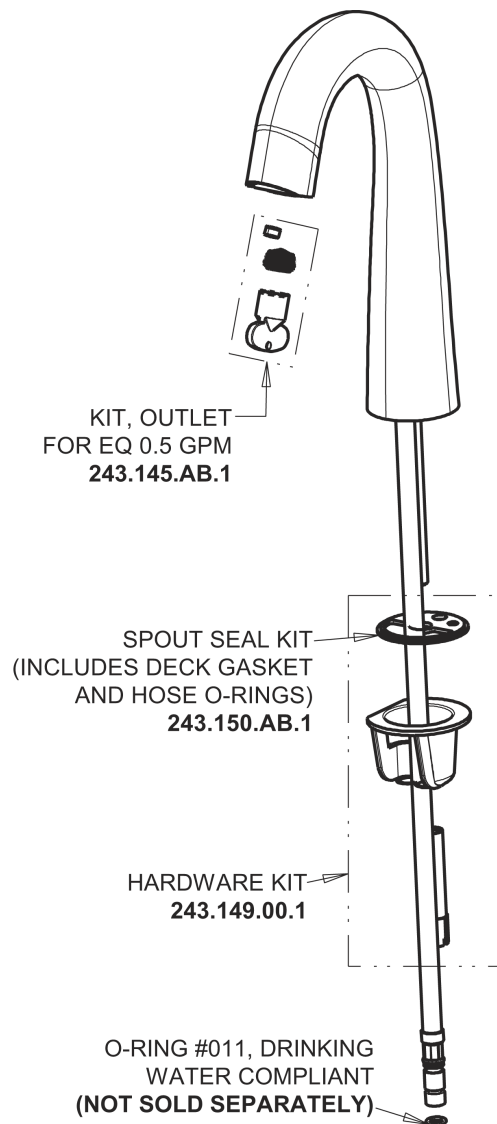

Repair Parts

EQ-C11A-43ABCP

EQ High Arc Series Lavatory Sink Faucet with Hands-free Infrared Detection

**CHICAGO
FAUCETS** 

a Geberit company

Polished Chrome EQ High Arc Spout, 0.5 GPM
EQ-C11A-KJKABCP

EQ Brownout Protector (Accessory Only)
EQ-012JKNF

EQ-C11A-43ABCP

EQ High Arc Series Lavatory Sink Faucet with Hands-free Infrared Detection

**CHICAGO
FAUCETS** 

a Geberit company

EQ-43KJKABNF EQ Control Box, AC (Less Transformer), Thermostatic Mixer

Base Parts: