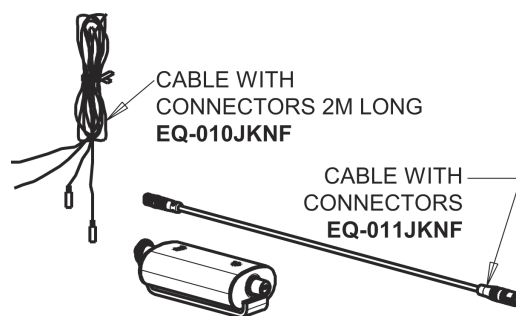

Repair Parts

EQ-C11A-43ABCP

EQ High Arc Series Lavatory Sink Faucet with Hands-free Infrared Detection

**CHICAGO
FAUCETS** 

a Geberit company

Polished Chrome EQ High Arc Spout, 0.5 GPM
EQ-C11A-KJKABCP

EQ Brownout Protector (Accessory Only)
EQ-012JKNF

EQ-C11A-43ABCP

EQ High Arc Series Lavatory Sink Faucet with Hands-free Infrared Detection

**CHICAGO
FAUCETS** 

a Geberit company

EQ-43KJKABNF EQ Control Box, AC (Less Transformer), Thermostatic Mixer

Base Parts: