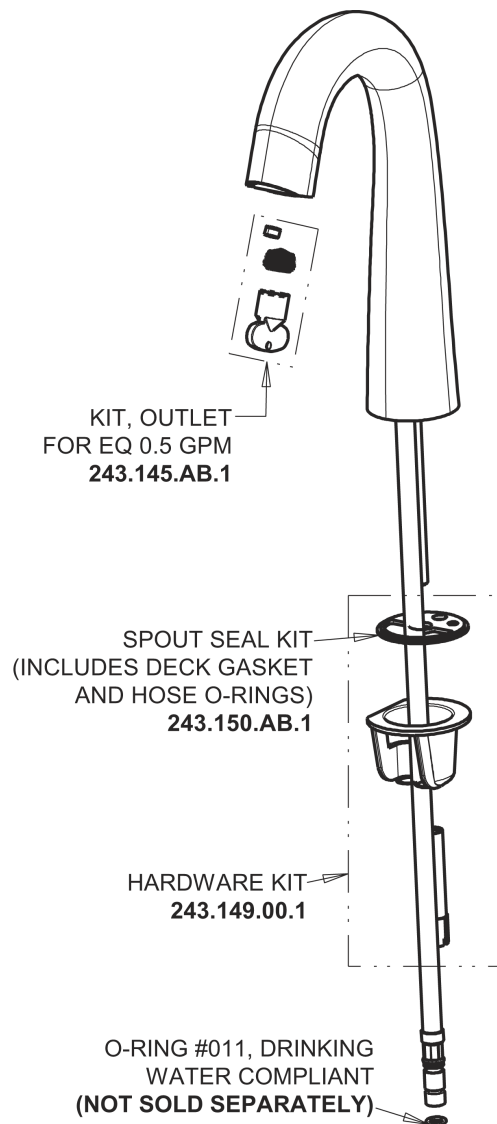

# Repair Parts

EQ-C11A-32ABCP

EQ High Arc Series Lavatory Sink Faucet with Hands-free Infrared Detection

**CHICAGO  
FAUCETS** 

a Geberit company

Polished Chrome EQ High Arc Spout, 0.5 GPM  
EQ-C11A-KJKABCP