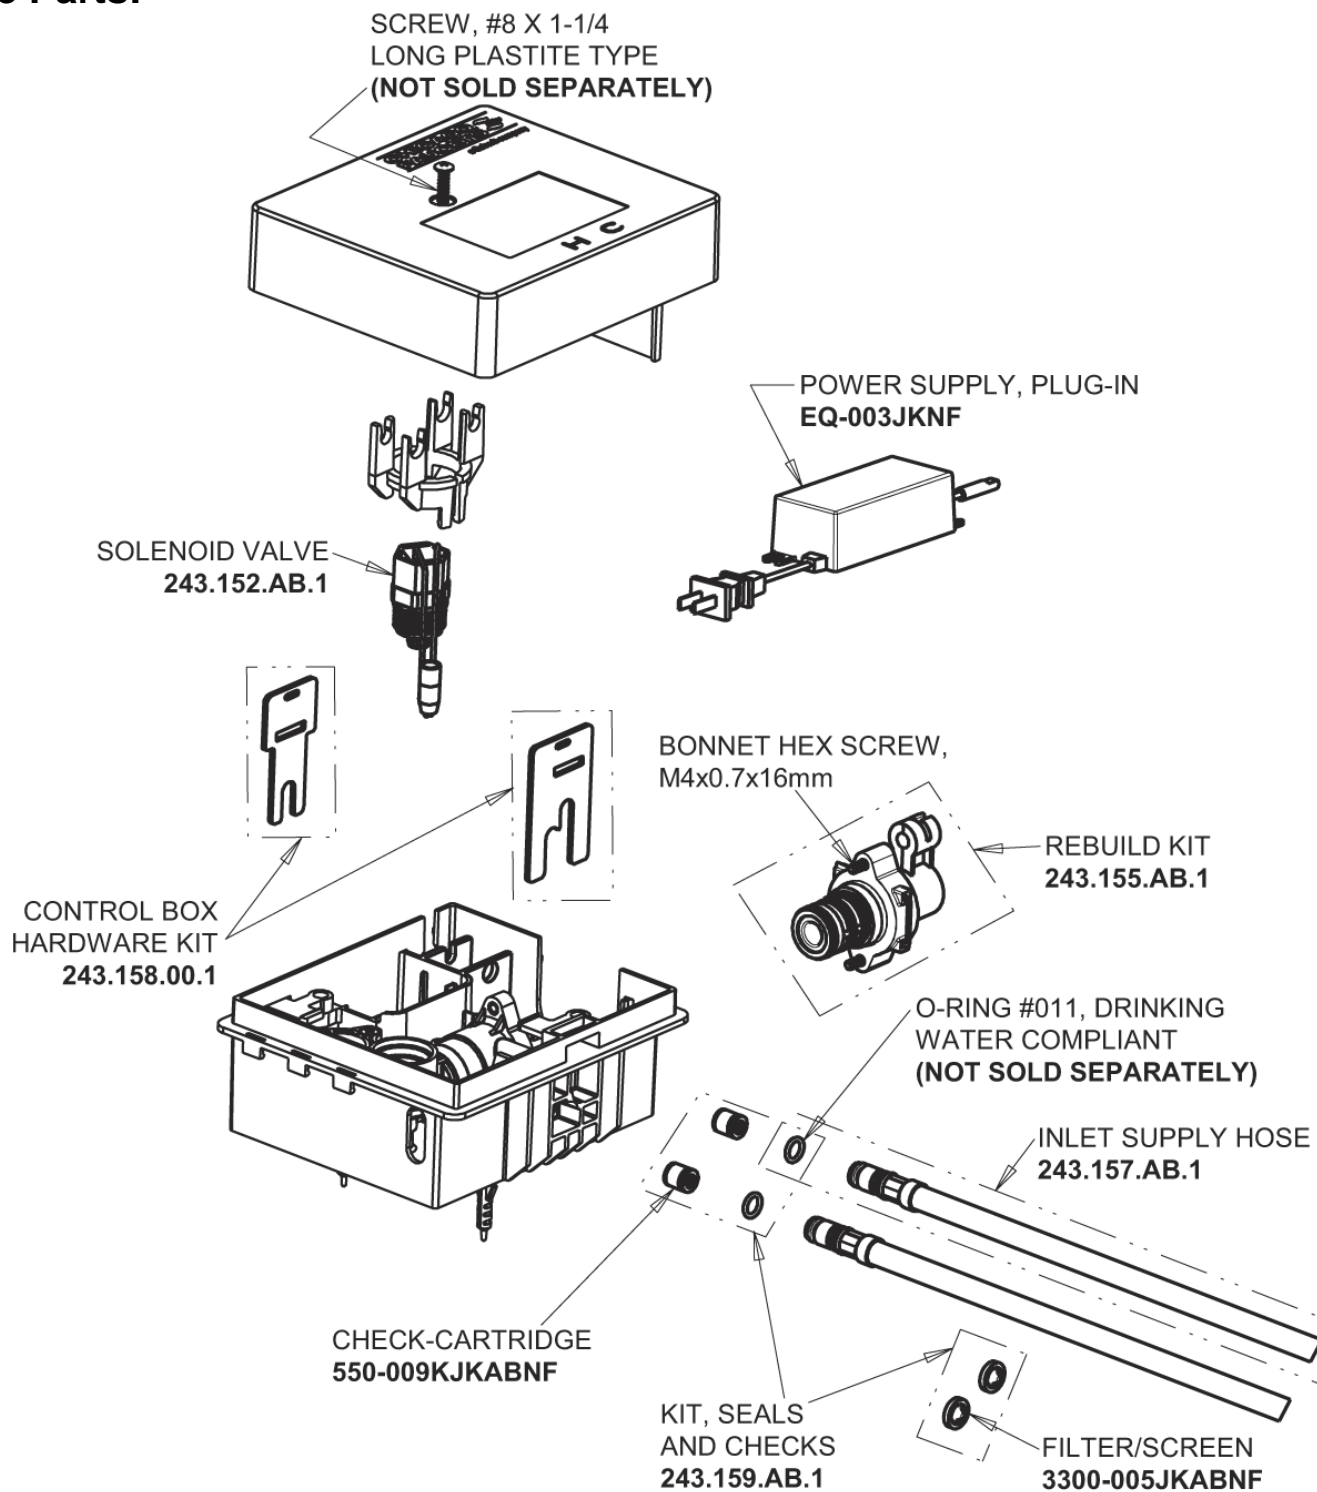

# Repair Parts

EQ-C11A-32ABCP

EQ High Arc Series Lavatory Sink Faucet with Hands-free Infrared Detection

**CHICAGO  
FAUCETS**

a Geberit company

EQ-32KJKABNF EQ Control Box, AC Plug-in, Mechanical Mixer

## Base Parts: