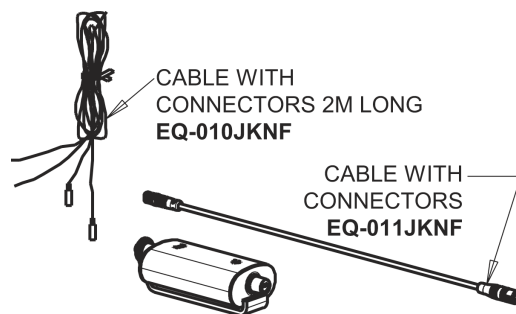

# Repair Parts

EQ-C11A-32ABCP

EQ High Arc Series Lavatory Sink Faucet with Hands-free Infrared Detection

**CHICAGO  
FAUCETS** 

a Geberit company

Polished Chrome EQ High Arc Spout, 0.5 GPM  
EQ-C11A-KJKABCP

EQ Brownout Protector (Accessory Only)  
EQ-012JKNF