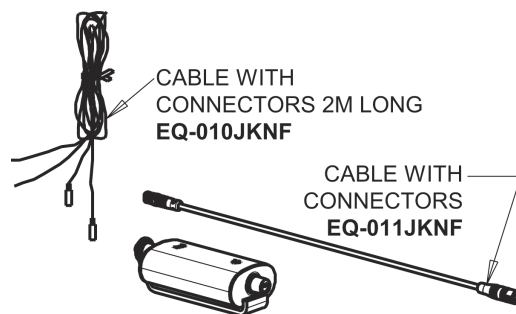

# Repair Parts

EQ-C11A-32ABBN

EQ High Arc Series Lavatory Sink Faucet with Hands-free Infrared Detection

**CHICAGO  
FAUCETS**

a Geberit company

Brushed Nickel EQ High Arc Spout, 0.5 GPM  
EQ-C11A-KJKABBN

EQ Brownout Protector (Accessory Only)  
EQ-012JKNF