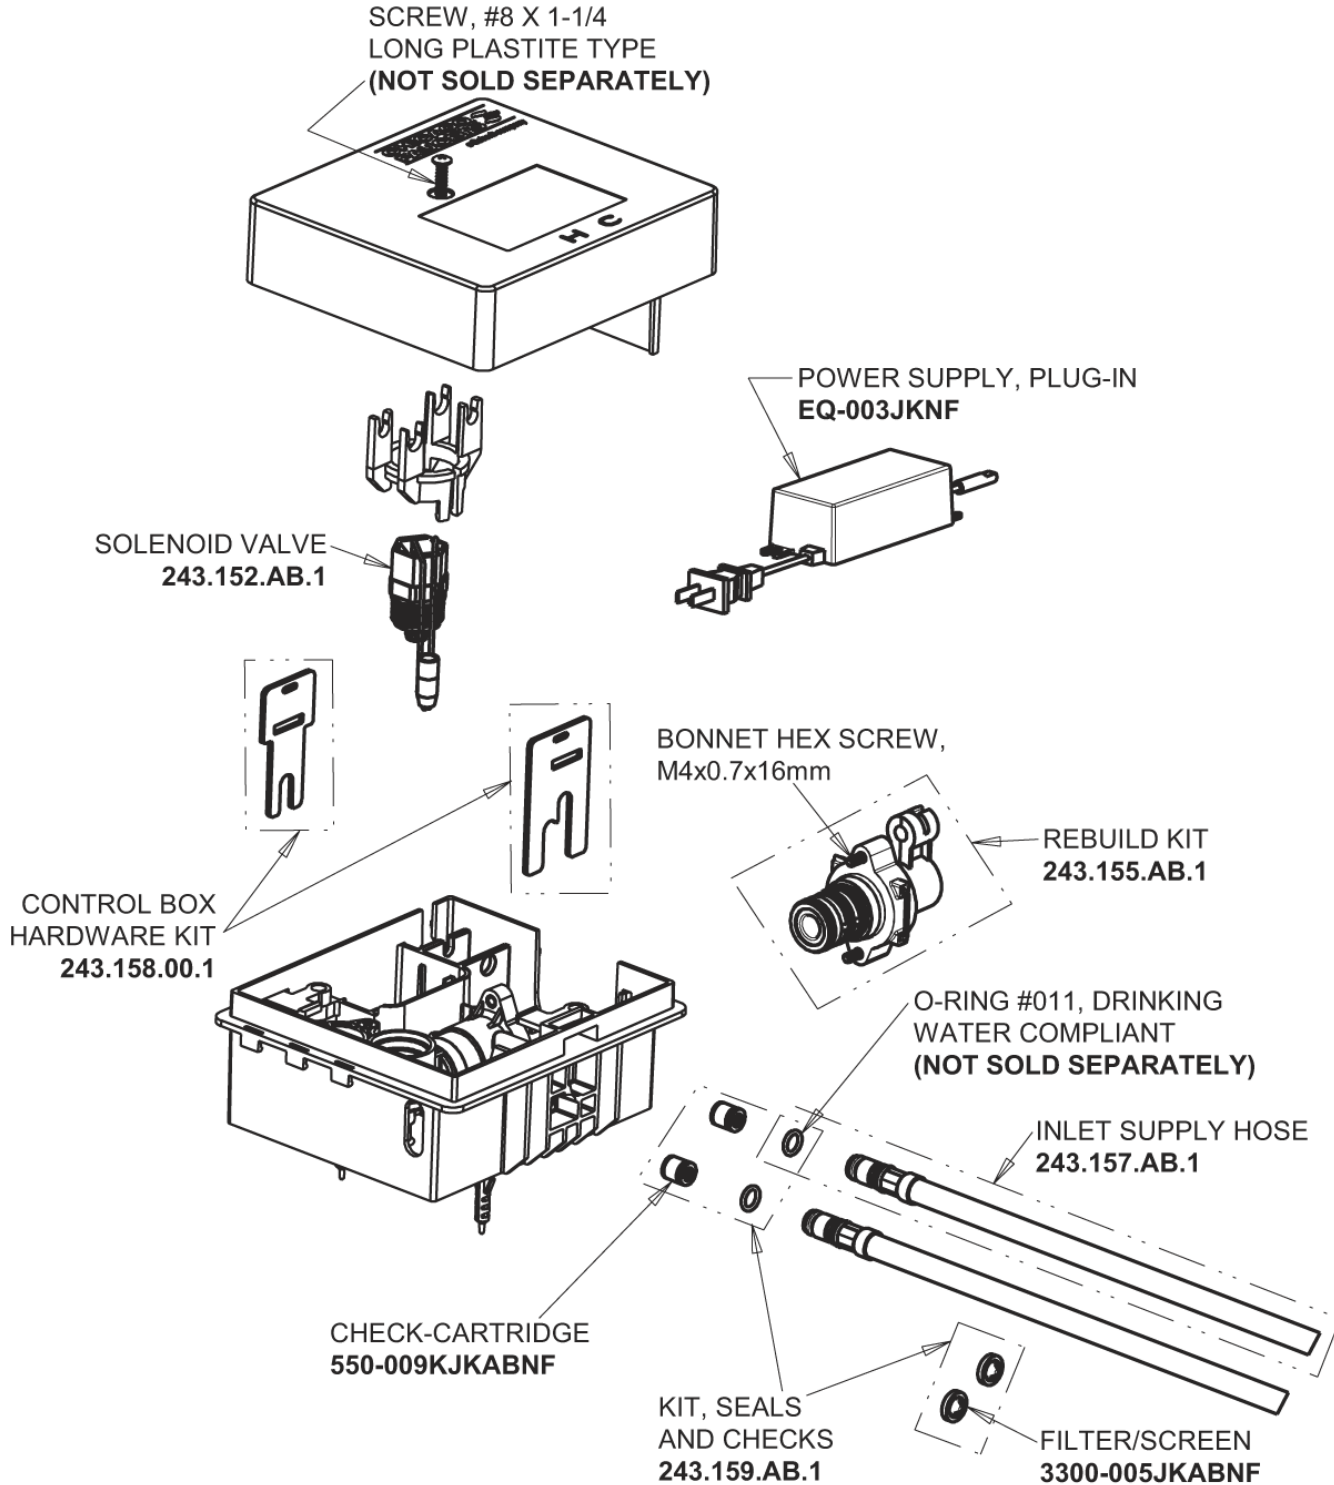

# Repair Parts

EQ-C11A-32ABBN

EQ High Arc Series Lavatory Sink Faucet with Hands-free Infrared Detection

**CHICAGO  
FAUCETS** 

a Geberit company

EQ-32KJKABNF EQ Control Box, AC Plug-in, Mechanical Mixer

## Base Parts: