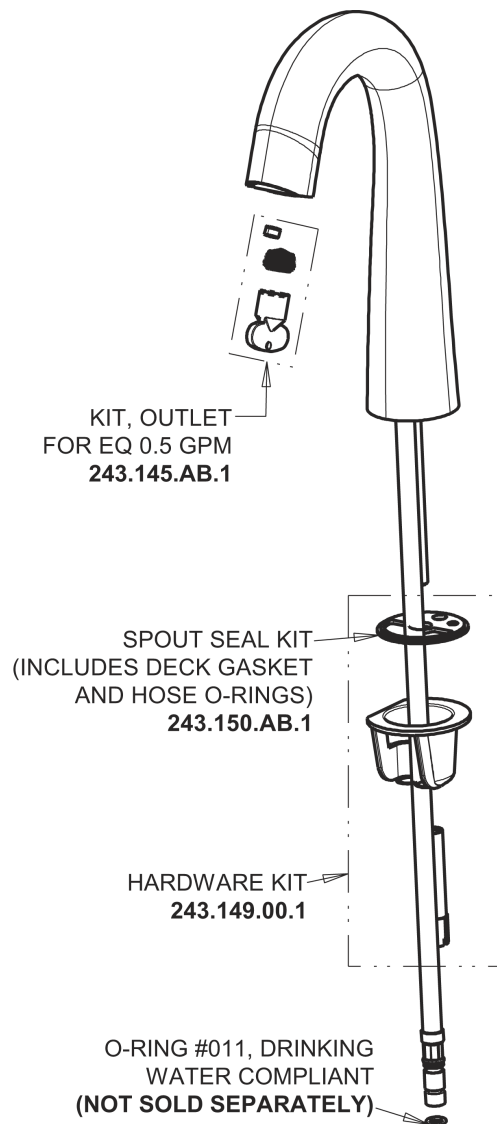

# Repair Parts

EQ-C11A-32ABBN

EQ High Arc Series Lavatory Sink Faucet with Hands-free Infrared Detection

**CHICAGO  
FAUCETS**

a Geberit company

Brushed Nickel EQ High Arc Spout, 0.5 GPM  
EQ-C11A-KJKABBN

EQ Brownout Protector (Accessory Only)  
EQ-012JKNF