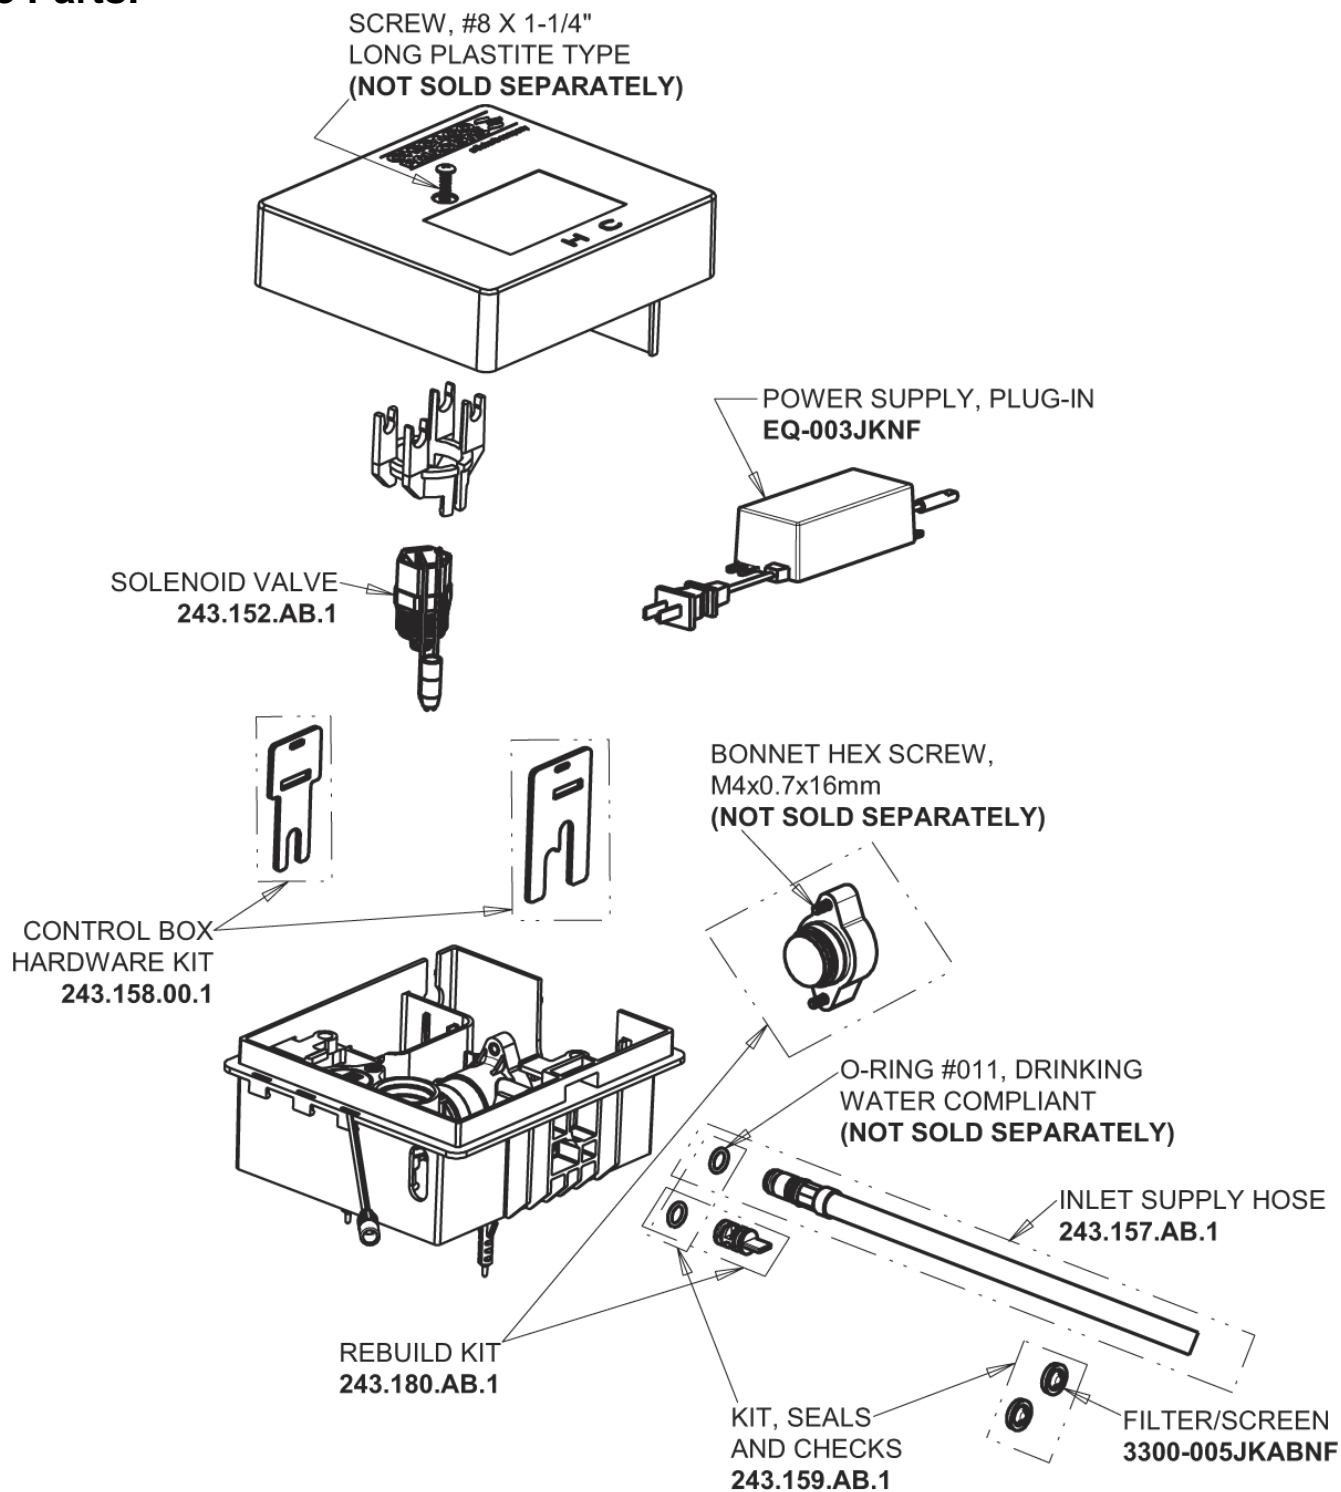

Repair Parts

EQ-C11A-31ABBN

EQ High Arc Series Lavatory Sink Faucet with Hands-free Infrared Detection

**CHICAGO
FAUCETS**

a Geberit company

Brushed Nickel EQ High Arc Spout, 0.5 GPM
EQ-C11A-KJKABBN

EQ Brownout Protector (Accessory Only)
EQ-012JKNF

EQ-C11A-31ABBN

EQ High Arc Series Lavatory Sink Faucet with Hands-free Infrared Detection

**CHICAGO
FAUCETS**

a Geberit company

EQ-31KJKABNF EQ Control Box, AC Plug-in, Single-Supply Base Parts:

For Technical Assistance: