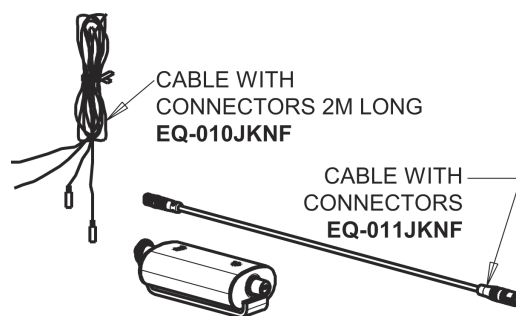

Repair Parts

EQ-C11A-31ABBN

EQ High Arc Series Lavatory Sink Faucet with Hands-free Infrared Detection

**CHICAGO
FAUCETS**

a Geberit company

Brushed Nickel EQ High Arc Spout, 0.5 GPM
EQ-C11A-KJKABBN

EQ Brownout Protector (Accessory Only)
EQ-012JKNF

EQ-C11A-31ABBN

EQ High Arc Series Lavatory Sink Faucet with Hands-free Infrared Detection

**CHICAGO
FAUCETS**

a Geberit company

EQ-31KJKABNF EQ Control Box, AC Plug-in, Single-Supply Base Parts:

For Technical Assistance: