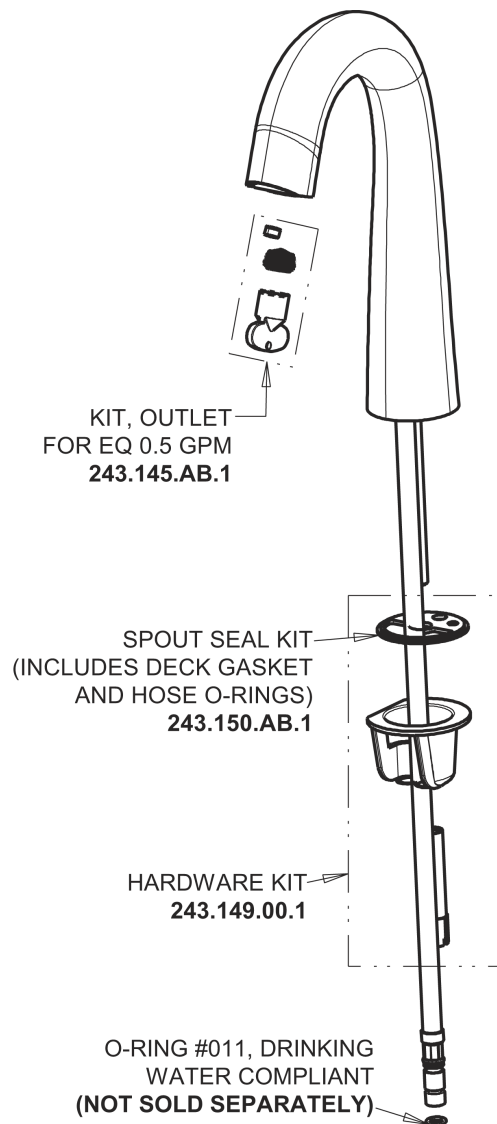

Repair Parts

EQ-C11A-31ABBN

EQ High Arc Series Lavatory Sink Faucet with Hands-free Infrared Detection

**CHICAGO
FAUCETS**

a Geberit company

Brushed Nickel EQ High Arc Spout, 0.5 GPM
EQ-C11A-KJKABBN

EQ Brownout Protector (Accessory Only)
EQ-012JKNF

EQ-C11A-31ABBN

EQ High Arc Series Lavatory Sink Faucet with Hands-free Infrared Detection

**CHICAGO
FAUCETS**

a Geberit company

EQ-31KJKABNF EQ Control Box, AC Plug-in, Single-Supply Base Parts:

For Technical Assistance: