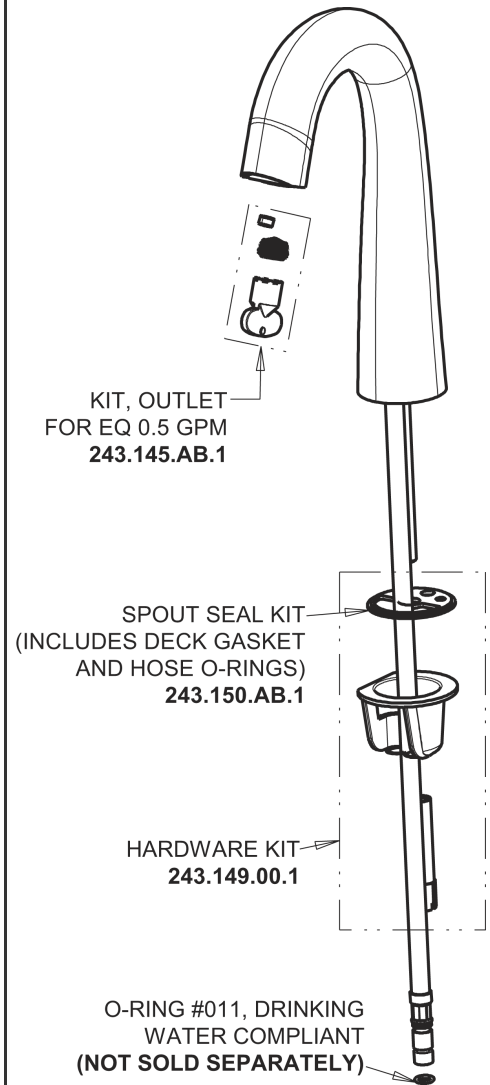

Repair Parts

EQ-C11A-12ABCP

EQ High Arc Series Lavatory Sink Faucet with Hands-free Infrared Detection

CHICAGO FAUCETS

a Geberit company

EQ-12KJKABNF EQ Control Box, Battery, Mechanical Mixer Base Parts:

Polished Chrome EQ High Arc Spout, 0.5 GPM EQ-C11A-KJKABCP