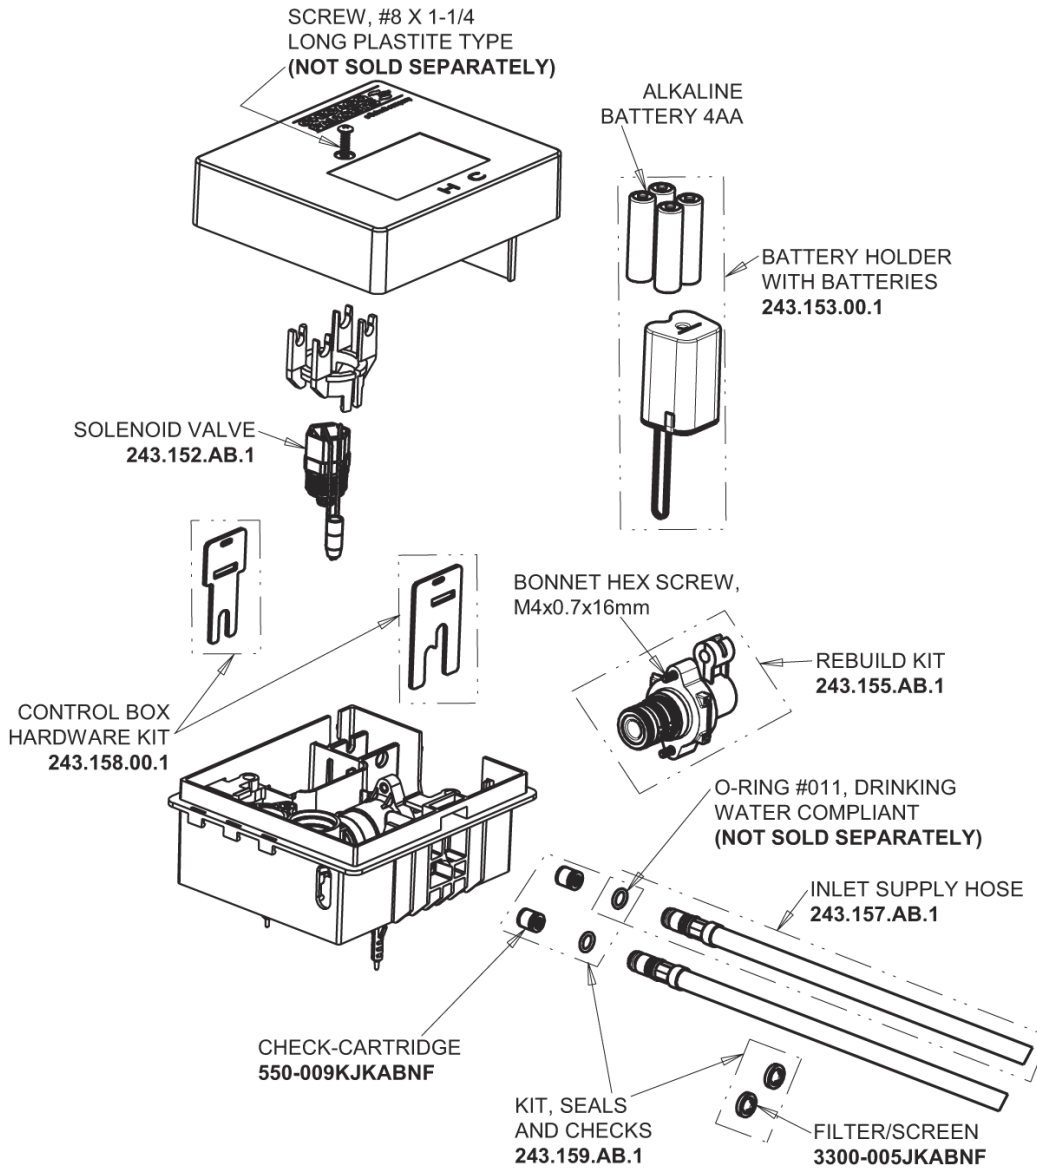

Repair Parts

EQ-C11A-12ABCP

EQ High Arc Series Lavatory Sink Faucet with Hands-free Infrared Detection

CHICAGO FAUCETS

a Geberit company

EQ-12KJKABNF EQ Control Box, Battery, Mechanical Mixer Base Parts:

Polished Chrome EQ High Arc Spout, 0.5 GPM EQ-C11A-KJKABCP