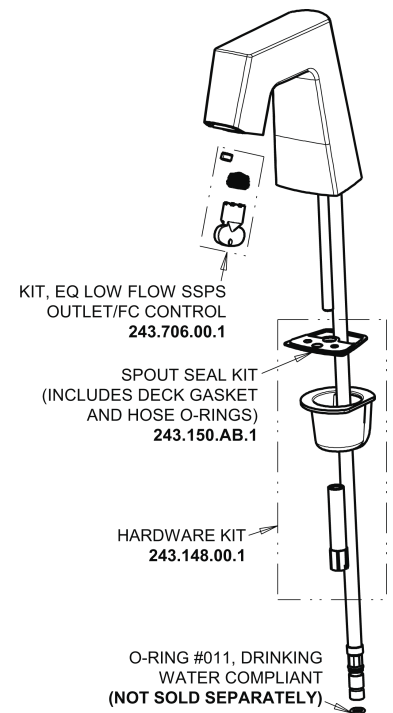

Repair Parts

EQ-B13C-23ABCP

EQ Angular Series Lavatory Sink Faucet with Hands-free Infrared Detection

CHICAGO FAUCETS®

Geberit Group

EQ-C-23KJKABNF EQ Control Box, SSPS, Thermostatic Mixer Base Parts:

Polished Chrome EQ Square Spout, 0.35 GPM EQ-B11C-KJKABCP

8" Cover Plate, Polished Chrome, for EQ Square Spouts EQ-B13-KJKCP

For Technical Assistance:

Phone: 800-TEC-TRUE (832-8783)

Email: techsupport.us@chicagofaucets.com

2100 South Clearwater Drive

Des Plaines, IL 60018