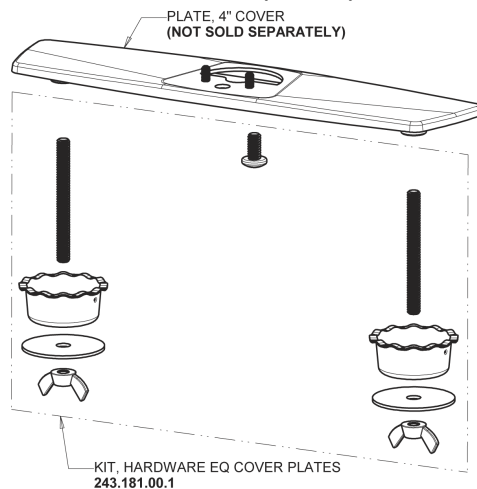

Repair Parts

EQ-B13C-23ABCP

EQ Angular Series Lavatory Sink Faucet with Hands-free Infrared Detection

CHICAGO FAUCETS®

Geberit Group

EQ-C-23KJKABNF EQ Control Box, SSPS, Thermostatic Mixer Base Parts:

Polished Chrome EQ Square Spout, 0.35 GPM EQ-B11C-KJKABCP

8" Cover Plate, Polished Chrome, for EQ Square Spouts EQ-B13-KJKCP

For Technical Assistance:

Phone: 800-TEC-TRUE (832-8783)

Email: techsupport.us@chicagofaucets.com

2100 South Clearwater Drive

Des Plaines, IL 60018