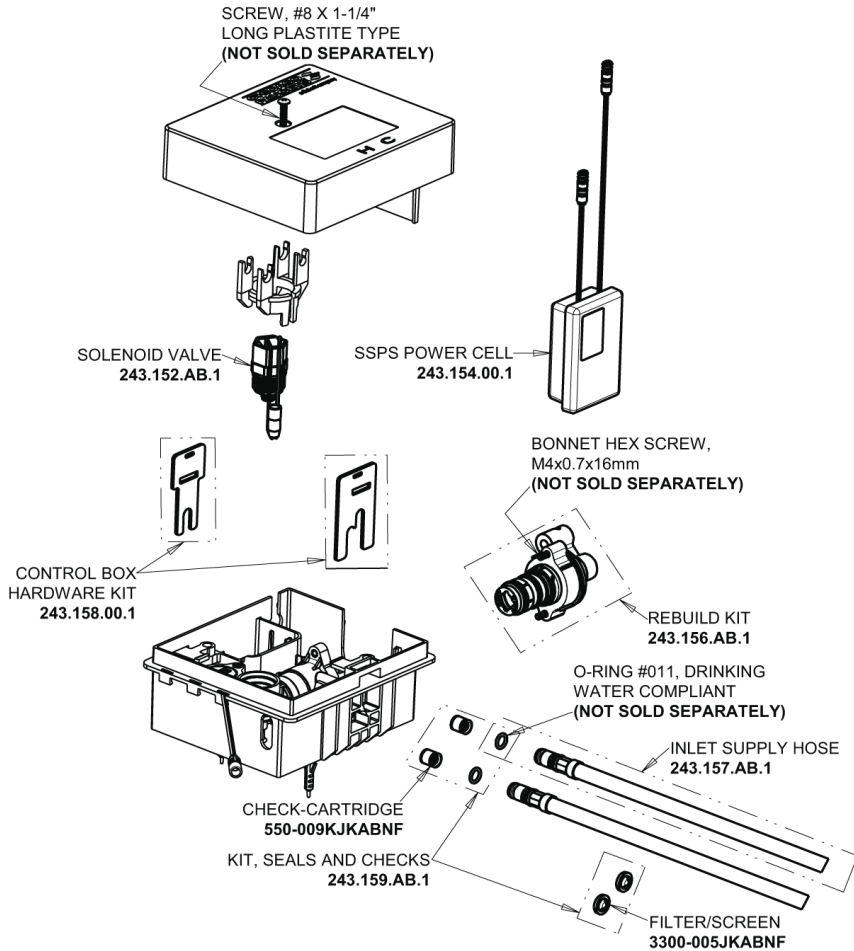

Repair Parts

EQ-B13C-23ABCP

EQ Angular Series Lavatory Sink Faucet with Hands-free Infrared Detection

CHICAGO FAUCETS®

Geberit Group

EQ-C-23KJKABNF EQ Control Box, SSPS, Thermostatic Mixer Base Parts:

Polished Chrome EQ Square Spout, 0.35 GPM EQ-B11C-KJKABCP

8" Cover Plate, Polished Chrome, for EQ Square Spouts EQ-B13-KJKCP

For Technical Assistance:

Phone: 800-TEC-TRUE (832-8783)

Email: techsupport.us@chicagofaucets.com

2100 South Clearwater Drive

Des Plaines, IL 60018