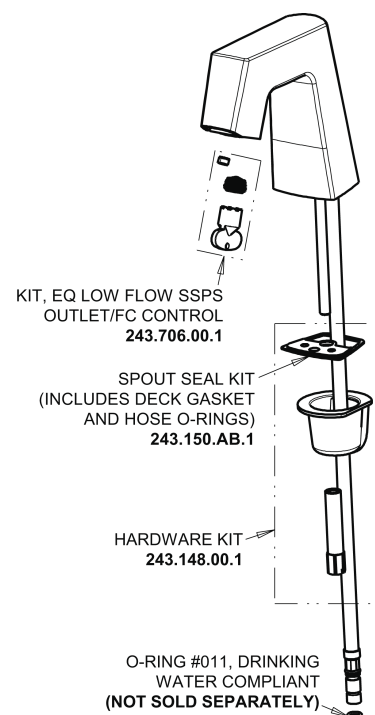

# Repair Parts

EQ-B13C-22ABCP

EQ Angular Series Lavatory Sink Faucet with Hands-free Infrared Detection

## EQ-C-22KJKABNF EQ Control Box, SSPS, Mechanical Mixer Base Parts:

## Polished Chrome EQ Square Spout, 0.35 GPM EQ-B11C-KJKABCP

## 8" Cover Plate, Polished Chrome, for EQ Square Spouts EQ-B13-KJKCP