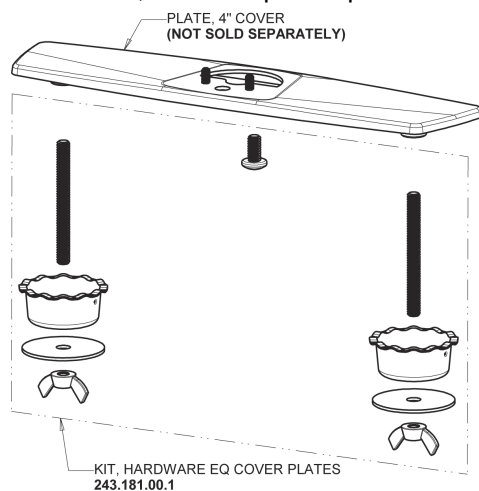

## 8" Cover Plate, Polished Chrome, for EQ Square Spouts EQ-B13-KJKCP