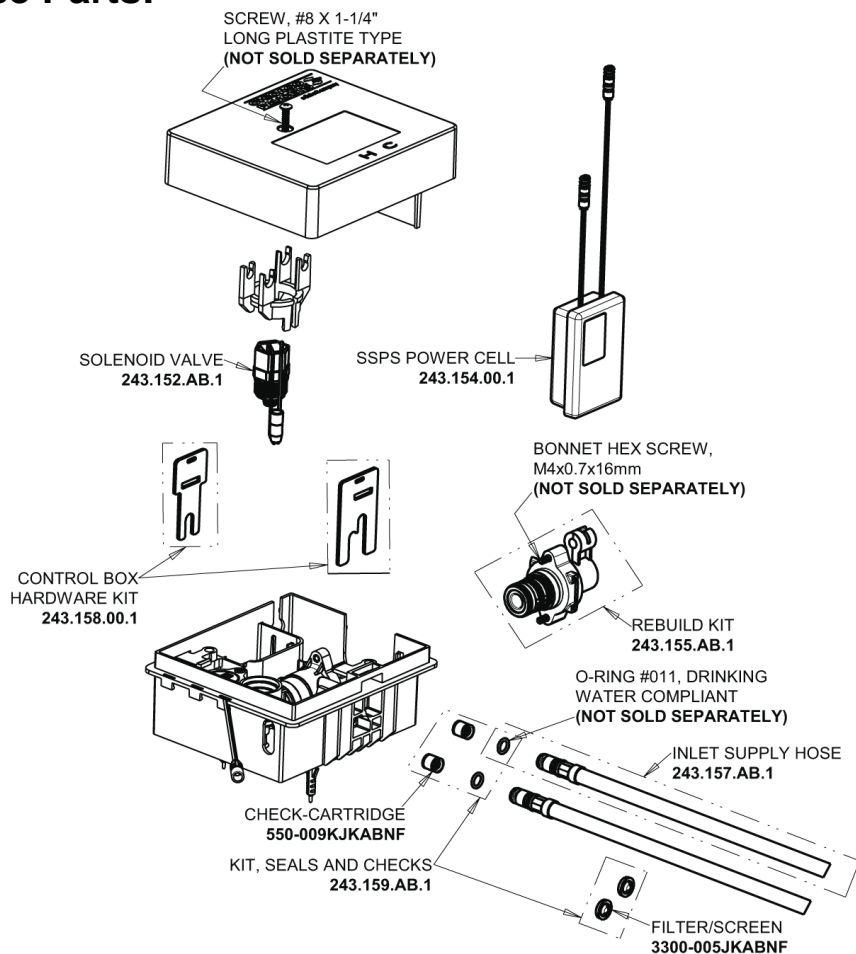

# Repair Parts

EQ-B13C-22ABCP

EQ Angular Series Lavatory Sink Faucet with Hands-free Infrared Detection

## EQ-C-22KJKABNF EQ Control Box, SSPS, Mechanical Mixer Base Parts:

## Polished Chrome EQ Square Spout, 0.35 GPM EQ-B11C-KJKABCP

## 8" Cover Plate, Polished Chrome, for EQ Square Spouts EQ-B13-KJKCP