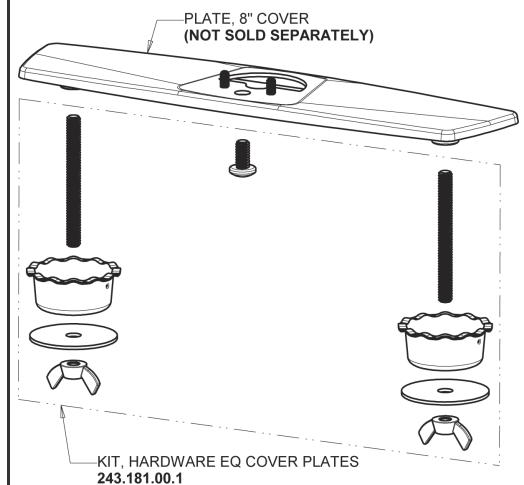

Repair Parts

EQ-B13A-63ABBN

EQ Angular Series Lavatory Sink Faucet with Hands-free Infrared Detection

CHICAGO FAUCETS®

Geberit Group

EQ-63KJKABNF EQ Control Box, Long Life Battery, Thermostatic Mixer Base Parts:

Brushed Nickel EQ Square Spout, 0.5 GPM EQ-B11A-KJKABBN

8" Cover Plate, Brushed Nickel, for EQ Square Spouts EQ-B13-KJKBN

For Technical Assistance:

Phone: 800-TEC-TRUE (832-8783)

Email: techsupport.us@chicagofaucets.com