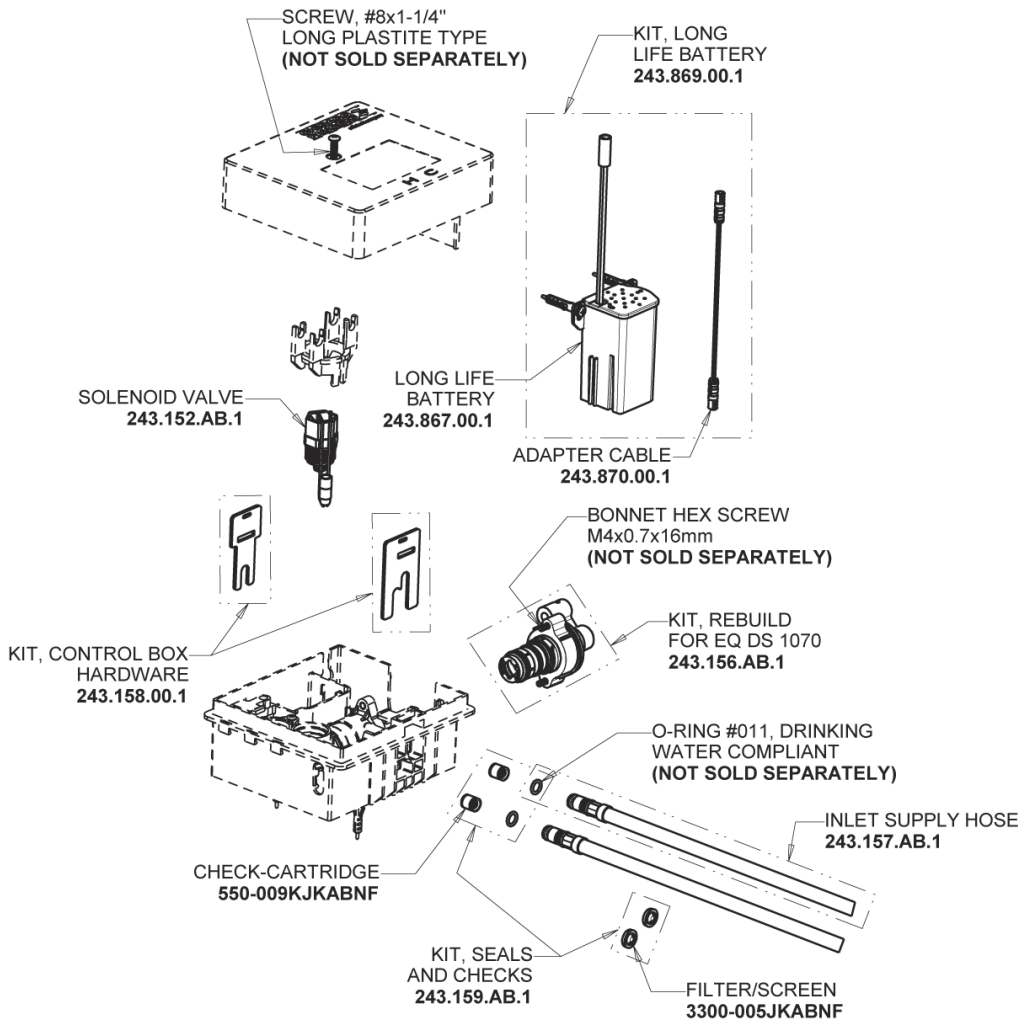

Repair Parts

EQ-B13A-63ABBN

EQ Angular Series Lavatory Sink Faucet with Hands-free Infrared Detection

CHICAGO FAUCETS®

Geberit Group

EQ-63KJKABNF EQ Control Box, Long Life Battery, Thermostatic Mixer Base Parts:

Brushed Nickel EQ Square Spout, 0.5 GPM EQ-B11A-KJKABBN

8" Cover Plate, Brushed Nickel, for EQ Square Spouts EQ-B13-KJKBN

For Technical Assistance:

Phone: 800-TEC-TRUE (832-8783)

Email: techsupport.us@chicagofaucets.com