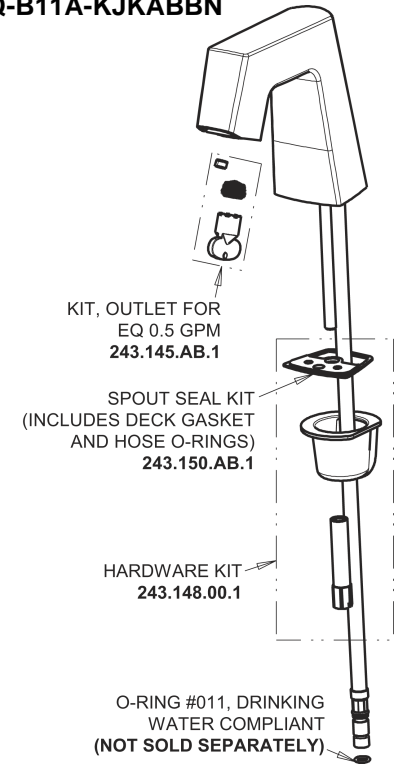

Repair Parts

EQ-B13A-63ABBN

EQ Angular Series Lavatory Sink Faucet with Hands-free Infrared Detection

CHICAGO FAUCETS®

Geberit Group

EQ-63KJKABNF EQ Control Box, Long Life Battery, Thermostatic Mixer Base Parts:

Brushed Nickel EQ Square Spout, 0.5 GPM EQ-B11A-KJKABBN

8" Cover Plate, Brushed Nickel, for EQ Square Spouts EQ-B13-KJKBN

For Technical Assistance:

Phone: 800-TEC-TRUE (832-8783)

Email: techsupport.us@chicagofaucets.com