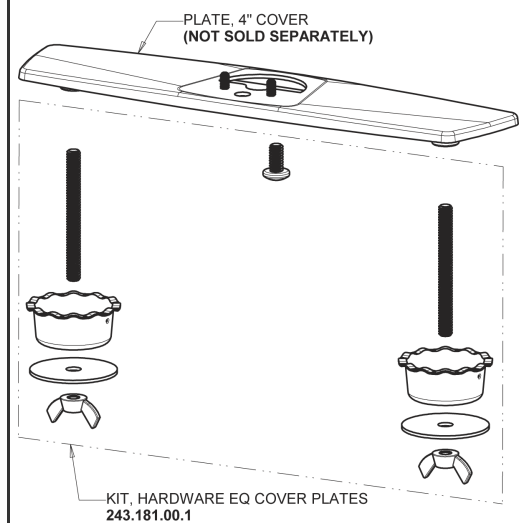

Repair Parts

EQ-B13A-62ABCP

EQ Angular Series Lavatory Sink Faucet with Hands-free Infrared Detection

CHICAGO FAUCETS®

Geberit Group

EQ-62KJKABNF EQ Control Box, Long Life Battery, Mechanical Mixer Base Parts:

Polished Chrome EQ Square Spout, 0.5 GPM EQ-B11A-KJKABCP

8" Cover Plate, Polished Chrome, for EQ Square Spouts EQ-B13-KJKCP

For Technical Assistance:

Phone: 800-TEC-TRUE (832-8783)

Email: techsupport.us@chicagofaucets.com