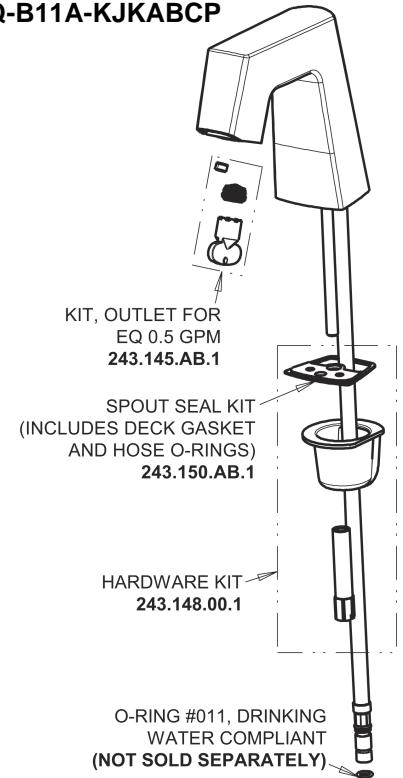

Repair Parts

EQ-B13A-62ABCP

EQ Angular Series Lavatory Sink Faucet with Hands-free Infrared Detection

CHICAGO FAUCETS®

Geberit Group

EQ-62KJKABNF EQ Control Box, Long Life Battery, Mechanical Mixer Base Parts:

Polished Chrome EQ Square Spout, 0.5 GPM EQ-B11A-KJKABCP

8" Cover Plate, Polished Chrome, for EQ Square Spouts EQ-B13-KJKCP

For Technical Assistance:

Phone: 800-TEC-TRUE (832-8783)

Email: techsupport.us@chicagofaucets.com