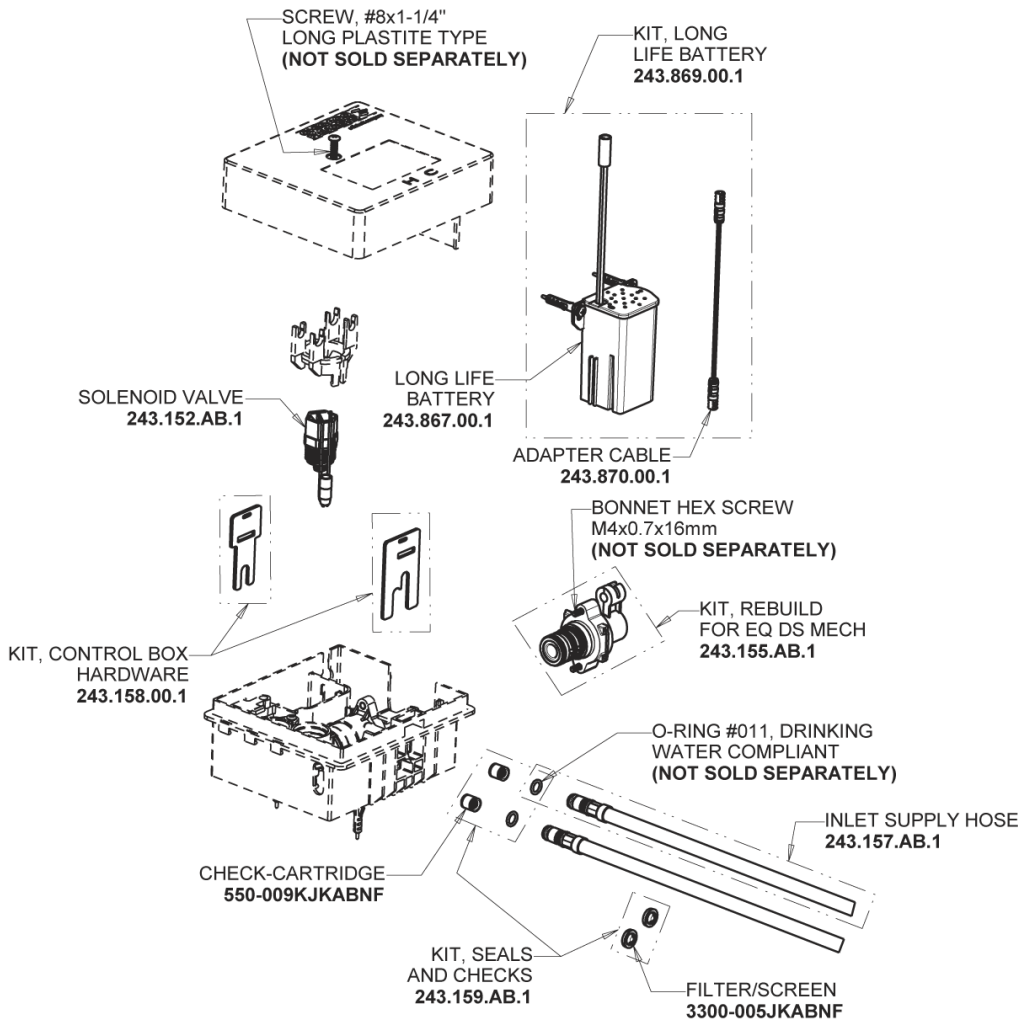

Repair Parts

EQ-B13A-62ABCP

EQ Angular Series Lavatory Sink Faucet with Hands-free Infrared Detection

CHICAGO FAUCETS®

Geberit Group

EQ-62KJKABNF EQ Control Box, Long Life Battery, Mechanical Mixer Base Parts:

Polished Chrome EQ Square Spout, 0.5 GPM EQ-B11A-KJKABCP

8" Cover Plate, Polished Chrome, for EQ Square Spouts EQ-B13-KJKCP

For Technical Assistance:

Phone: 800-TEC-TRUE (832-8783)

Email: techsupport.us@chicagofaucets.com