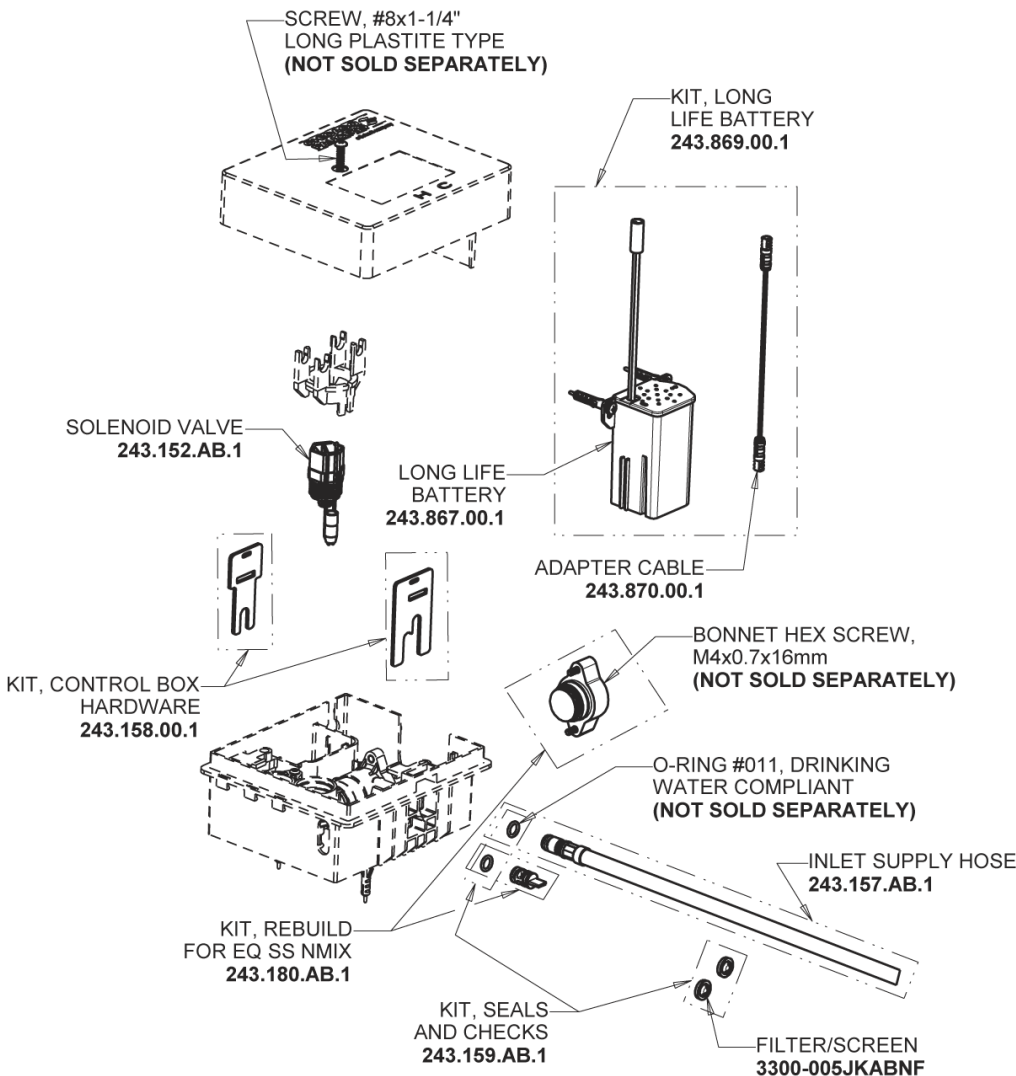

Repair Parts

EQ-B13A-61ABBN

EQ Angular Series Lavatory Sink Faucet with Hands-free Infrared Detection

CHICAGO FAUCETS®

Geberit Group

EQ-61KJKABNF EQ Control Box, Long Life Battery, Single-Supply Base Parts:

Brushed Nickel EQ Square Spout, 0.5 GPM EQ-B11A-KJKABBN

8" Cover Plate, Brushed Nickel, for EQ Square Spouts EQ-B13-KJKBN

For Technical Assistance:

Phone: 800-TEC-TRUE (832-8783)

Email: techsupport.us@chicagofaucets.com