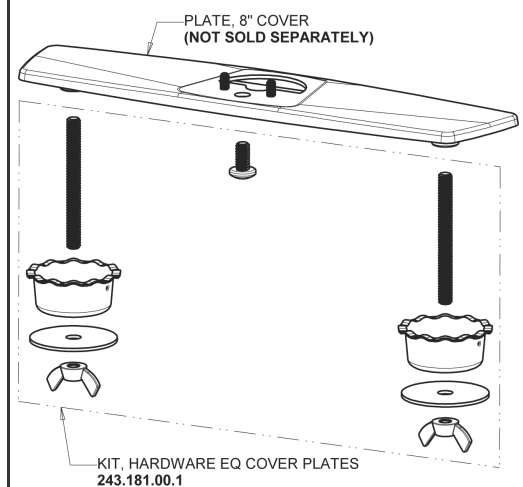

Repair Parts

EQ-B13A-61ABBN

EQ Angular Series Lavatory Sink Faucet with Hands-free Infrared Detection

CHICAGO FAUCETS®

Geberit Group

EQ-61KJKABNF EQ Control Box, Long Life Battery, Single-Supply Base Parts:

Brushed Nickel EQ Square Spout, 0.5 GPM EQ-B11A-KJKABBN

8" Cover Plate, Brushed Nickel, for EQ Square Spouts EQ-B13-KJKBN

For Technical Assistance:

Phone: 800-TEC-TRUE (832-8783)

Email: techsupport.us@chicagofaucets.com