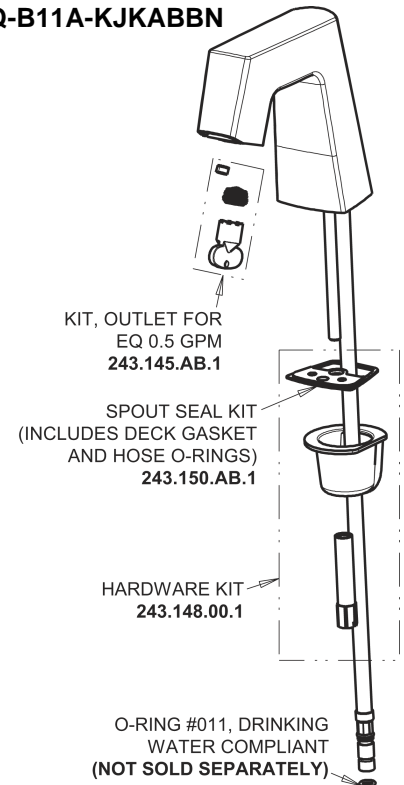

Repair Parts

EQ-B13A-61ABBN

EQ Angular Series Lavatory Sink Faucet with Hands-free Infrared Detection

CHICAGO FAUCETS®

Geberit Group

EQ-61KJKABNF EQ Control Box, Long Life Battery, Single-Supply Base Parts:

Brushed Nickel EQ Square Spout, 0.5 GPM EQ-B11A-KJKABBN

8" Cover Plate, Brushed Nickel, for EQ Square Spouts EQ-B13-KJKBN

For Technical Assistance:

Phone: 800-TEC-TRUE (832-8783)

Email: techsupport.us@chicagofaucets.com