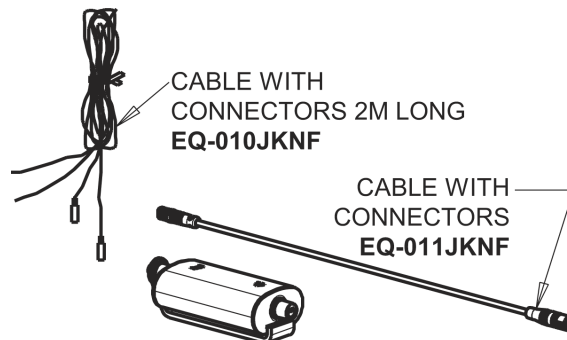

Repair Parts

EQ-B13A-43ABBN

EQ Angular Series Lavatory Sink Faucet with Hands-free Infrared Detection

CHICAGO FAUCETS®

Geberit Group

Brushed Nickel EQ Square Spout, 0.5 GPM
EQ-B11A-KJKABBN

EQ Brownout Protector (Accessory Only)
EQ-012JKNF

8" Cover Plate, Brushed Nickel, for EQ Square Spouts
EQ-B13-KJKBN

For Technical Assistance:

Phone: 800-TEC-TRUE (832-8783)

Email: techsupport.us@chicagofaucets.com

2100 South Clearwater Drive

Des Plaines, IL 60018

Phone: 847-803-5000

chicagofaucets.com

Repair Parts

EQ-B13A-43ABBN

EQ Angular Series Lavatory Sink Faucet with Hands-free Infrared Detection

CHICAGO FAUCETS®

Geberit Group

EQ-43KJKABNF EQ Control Box, AC (Less Transformer), Thermostatic Mixer