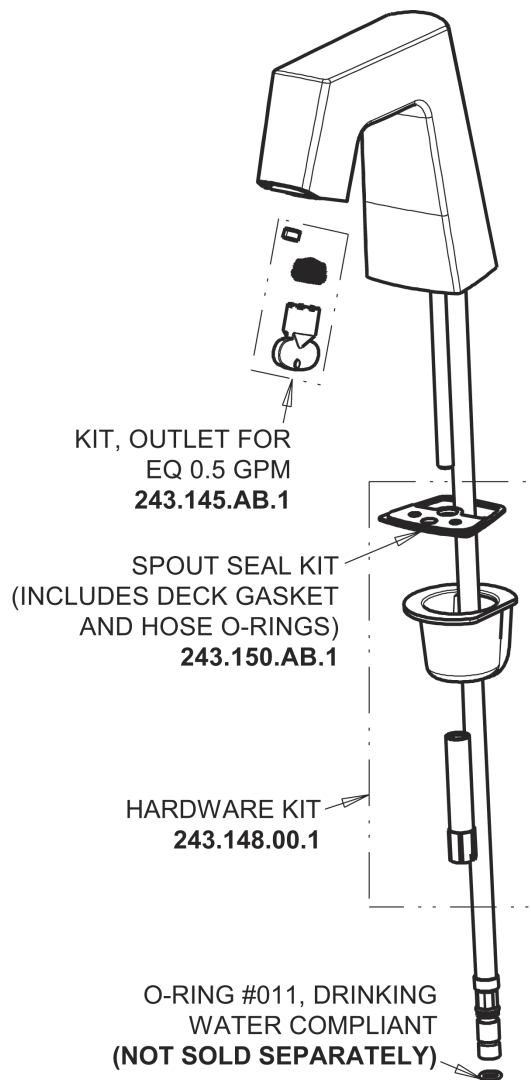

Repair Parts

EQ-B13A-43ABBN

EQ Angular Series Lavatory Sink Faucet with Hands-free Infrared Detection

CHICAGO FAUCETS®

Geberit Group

Brushed Nickel EQ Square Spout, 0.5 GPM
EQ-B11A-KJKABBN

EQ Brownout Protector (Accessory Only)
EQ-012JKNF

8" Cover Plate, Brushed Nickel, for EQ Square Spouts
EQ-B13-KJKBN

For Technical Assistance:

Phone: 800-TEC-TRUE (832-8783)

Email: techsupport.us@chicagofaucets.com

2100 South Clearwater Drive

Des Plaines, IL 60018