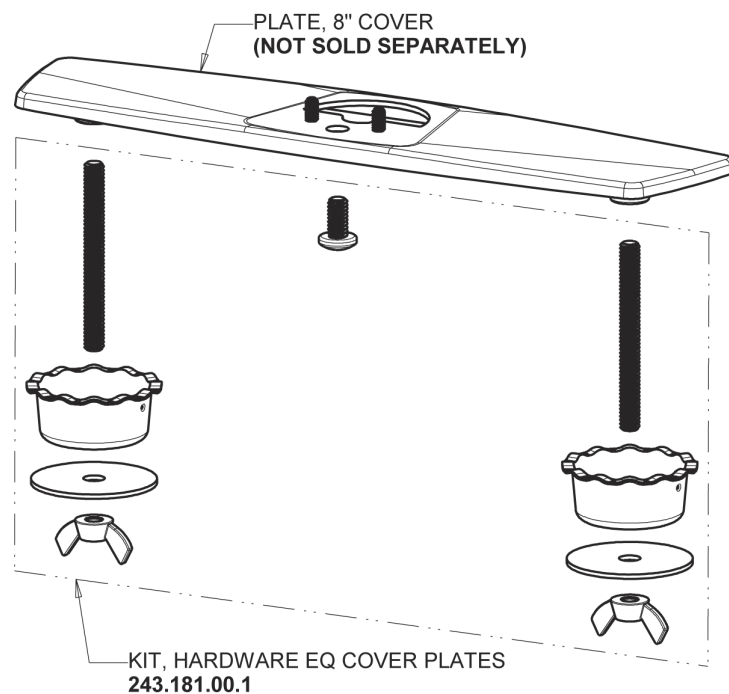

Repair Parts

EQ-B13A-43ABBN

EQ Angular Series Lavatory Sink Faucet with Hands-free Infrared Detection

CHICAGO FAUCETS®

Geberit Group

Brushed Nickel EQ Square Spout, 0.5 GPM
EQ-B11A-KJKABBN

EQ Brownout Protector (Accessory Only)
EQ-012JKNF

8" Cover Plate, Brushed Nickel, for EQ Square Spouts
EQ-B13-KJKBN

For Technical Assistance:

Phone: 800-TEC-TRUE (832-8783)

Email: techsupport.us@chicagofaucets.com

2100 South Clearwater Drive

Des Plaines, IL 60018