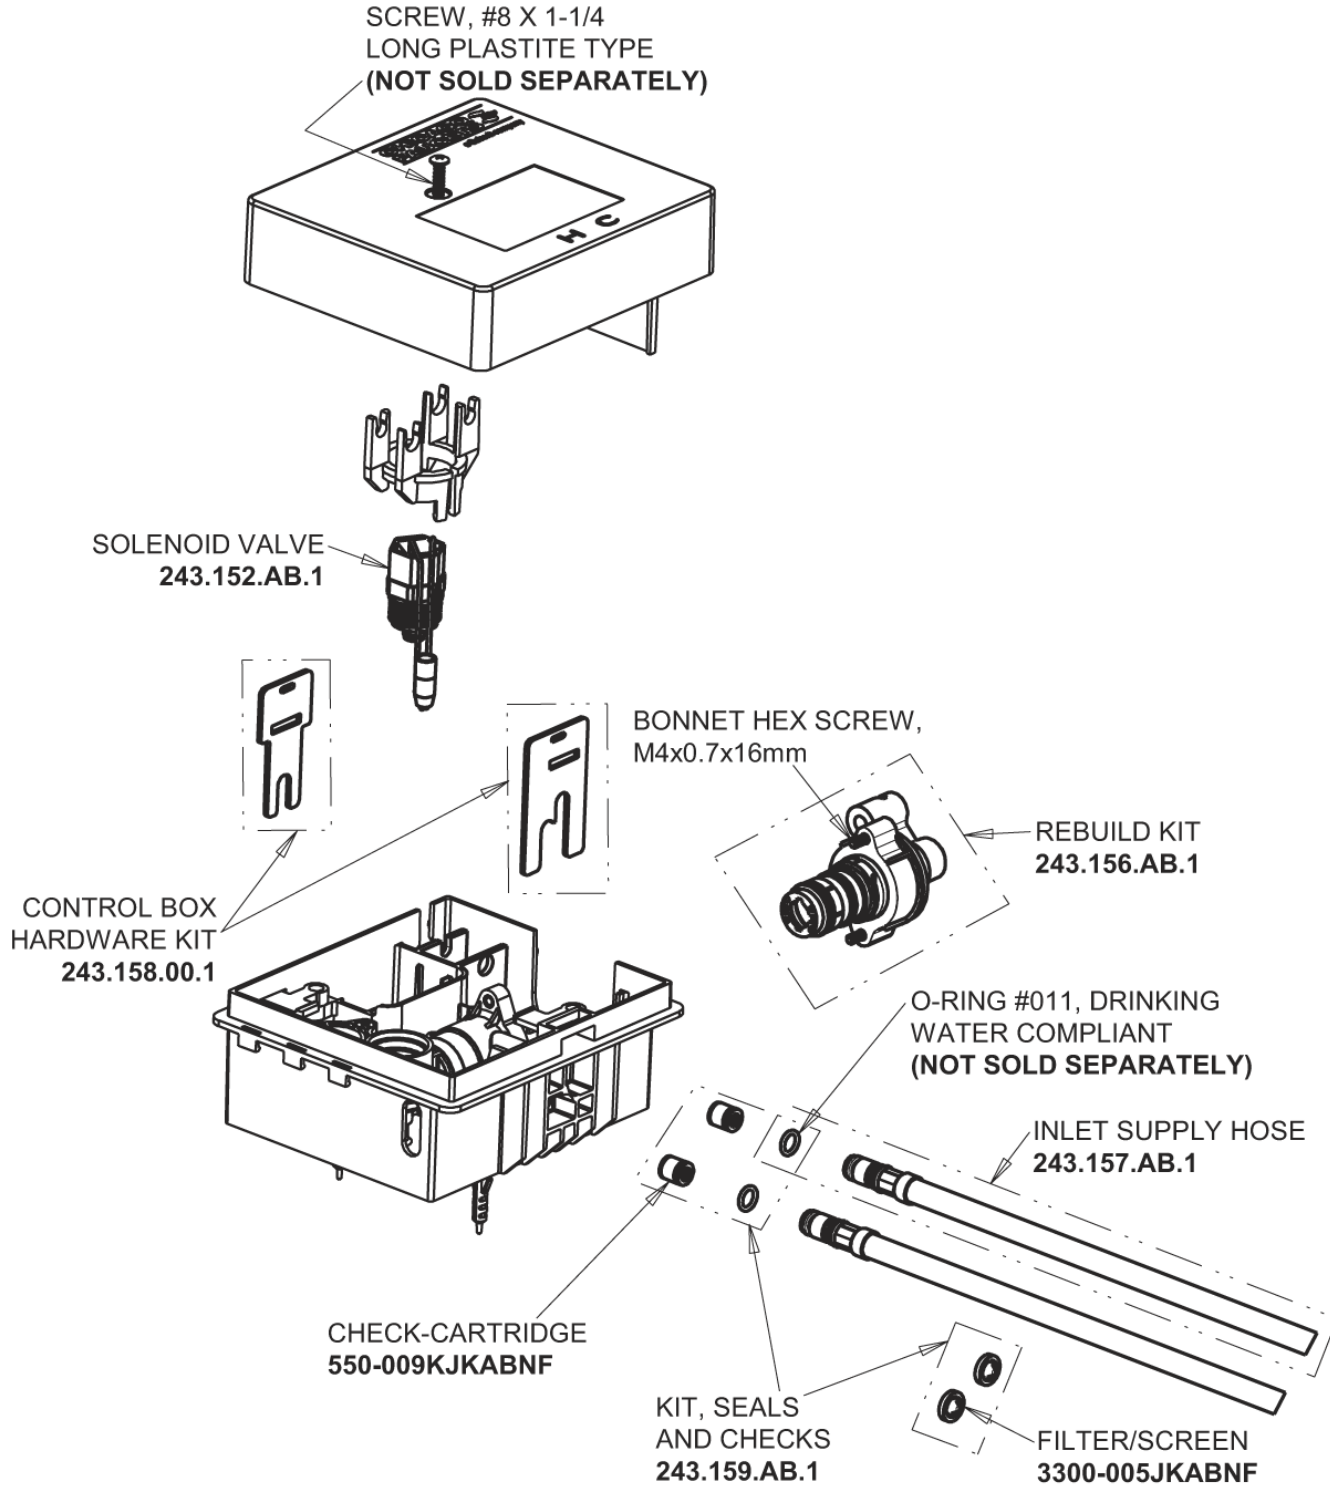

Repair Parts

EQ-B13A-43ABBN

EQ Angular Series Lavatory Sink Faucet with Hands-free Infrared Detection

CHICAGO FAUCETS®

Geberit Group

EQ-43KJKABNF EQ Control Box, AC (Less Transformer), Thermostatic Mixer

Base Parts:

For Technical Assistance:

Phone: 800-TEC-TRUE (832-8783)

Email: techsupport.us@chicagofaucets.com

2100 South Clearwater Drive

Des Plaines, IL 60018

Phone: 847-803-5000

chicagofaucets.com