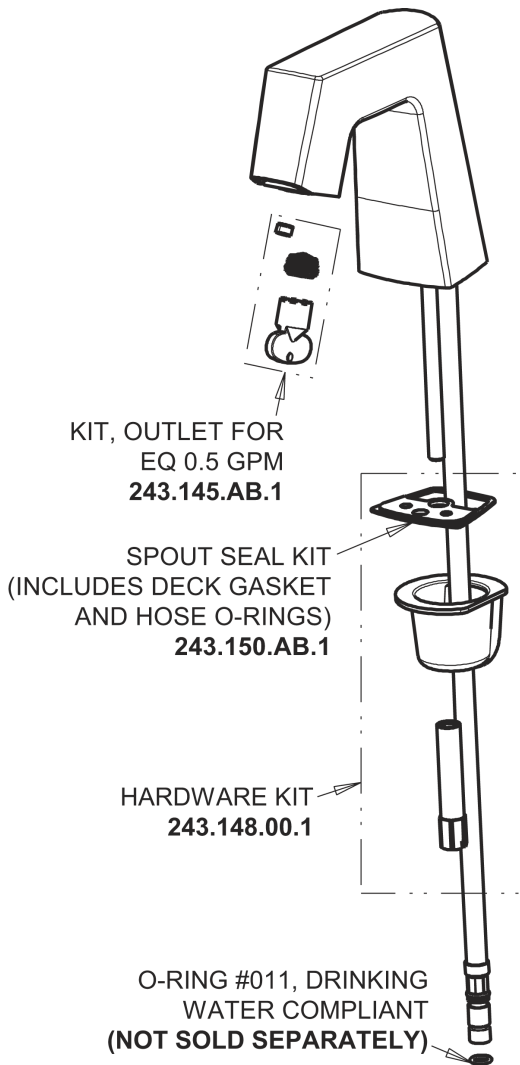

Repair Parts

EQ-B13A-42ABCP

EQ Angular Series Lavatory Sink Faucet with Hands-free Infrared Detection

CHICAGO FAUCETS®

Geberit Group

Polished Chrome EQ Square Spout, 0.5 GPM
EQ-B11A-KJKABCP

EQ Brownout Protector (Accessory Only)
EQ-012JKNF

8" Cover Plate, Polished Chrome, for EQ Square Spouts
EQ-B13-KJKCP

For Technical Assistance:

Phone: 800-TEC-TRUE (832-8783)

Email: techsupport.us@chicagofaucets.com

2100 South Clearwater Drive

Des Plaines, IL 60018

Phone: 847-803-5000

chicagofaucets.com

Repair Parts

EQ-B13A-42ABCP

EQ Angular Series Lavatory Sink Faucet with Hands-free Infrared Detection

CHICAGO FAUCETS®

Geberit Group

EQ-42KJKABNF EQ Control Box, AC (Less Transformer), Mechanical Mixer