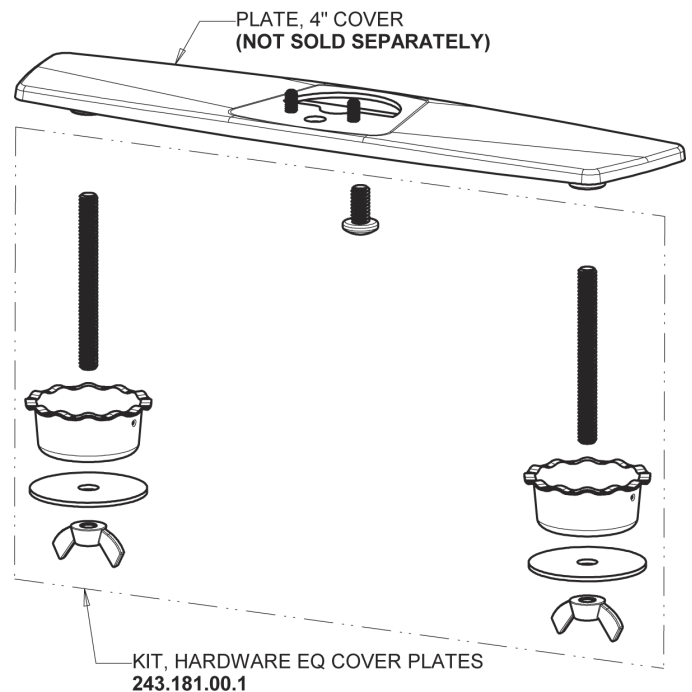

Repair Parts

EQ-B13A-42ABCP

EQ Angular Series Lavatory Sink Faucet with Hands-free Infrared Detection

CHICAGO FAUCETS®

Geberit Group

Polished Chrome EQ Square Spout, 0.5 GPM
EQ-B11A-KJKABCP

EQ Brownout Protector (Accessory Only)
EQ-012JKNF

8" Cover Plate, Polished Chrome, for EQ Square Spouts
EQ-B13-KJKCP

For Technical Assistance:

Phone: 800-TEC-TRUE (832-8783)

Email: techsupport.us@chicagofaucets.com

2100 South Clearwater Drive

Des Plaines, IL 60018