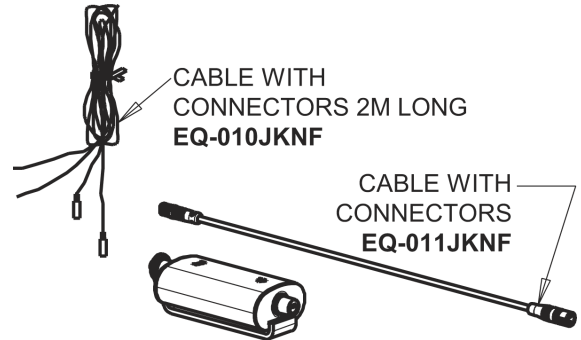

Repair Parts

EQ-B13A-42ABCP

EQ Angular Series Lavatory Sink Faucet with Hands-free Infrared Detection

CHICAGO FAUCETS®

Geberit Group

Polished Chrome EQ Square Spout, 0.5 GPM
EQ-B11A-KJKABCP

EQ Brownout Protector (Accessory Only)
EQ-012JKNF

8" Cover Plate, Polished Chrome, for EQ Square Spouts
EQ-B13-KJKCP

For Technical Assistance:

Phone: 800-TEC-TRUE (832-8783)

Email: techsupport.us@chicagofaucets.com

2100 South Clearwater Drive

Des Plaines, IL 60018

Phone: 847-803-5000

chicagofaucets.com

Repair Parts

EQ-B13A-42ABCP

EQ Angular Series Lavatory Sink Faucet with Hands-free Infrared Detection

CHICAGO FAUCETS®

Geberit Group

EQ-42KJKABNF EQ Control Box, AC (Less Transformer), Mechanical Mixer