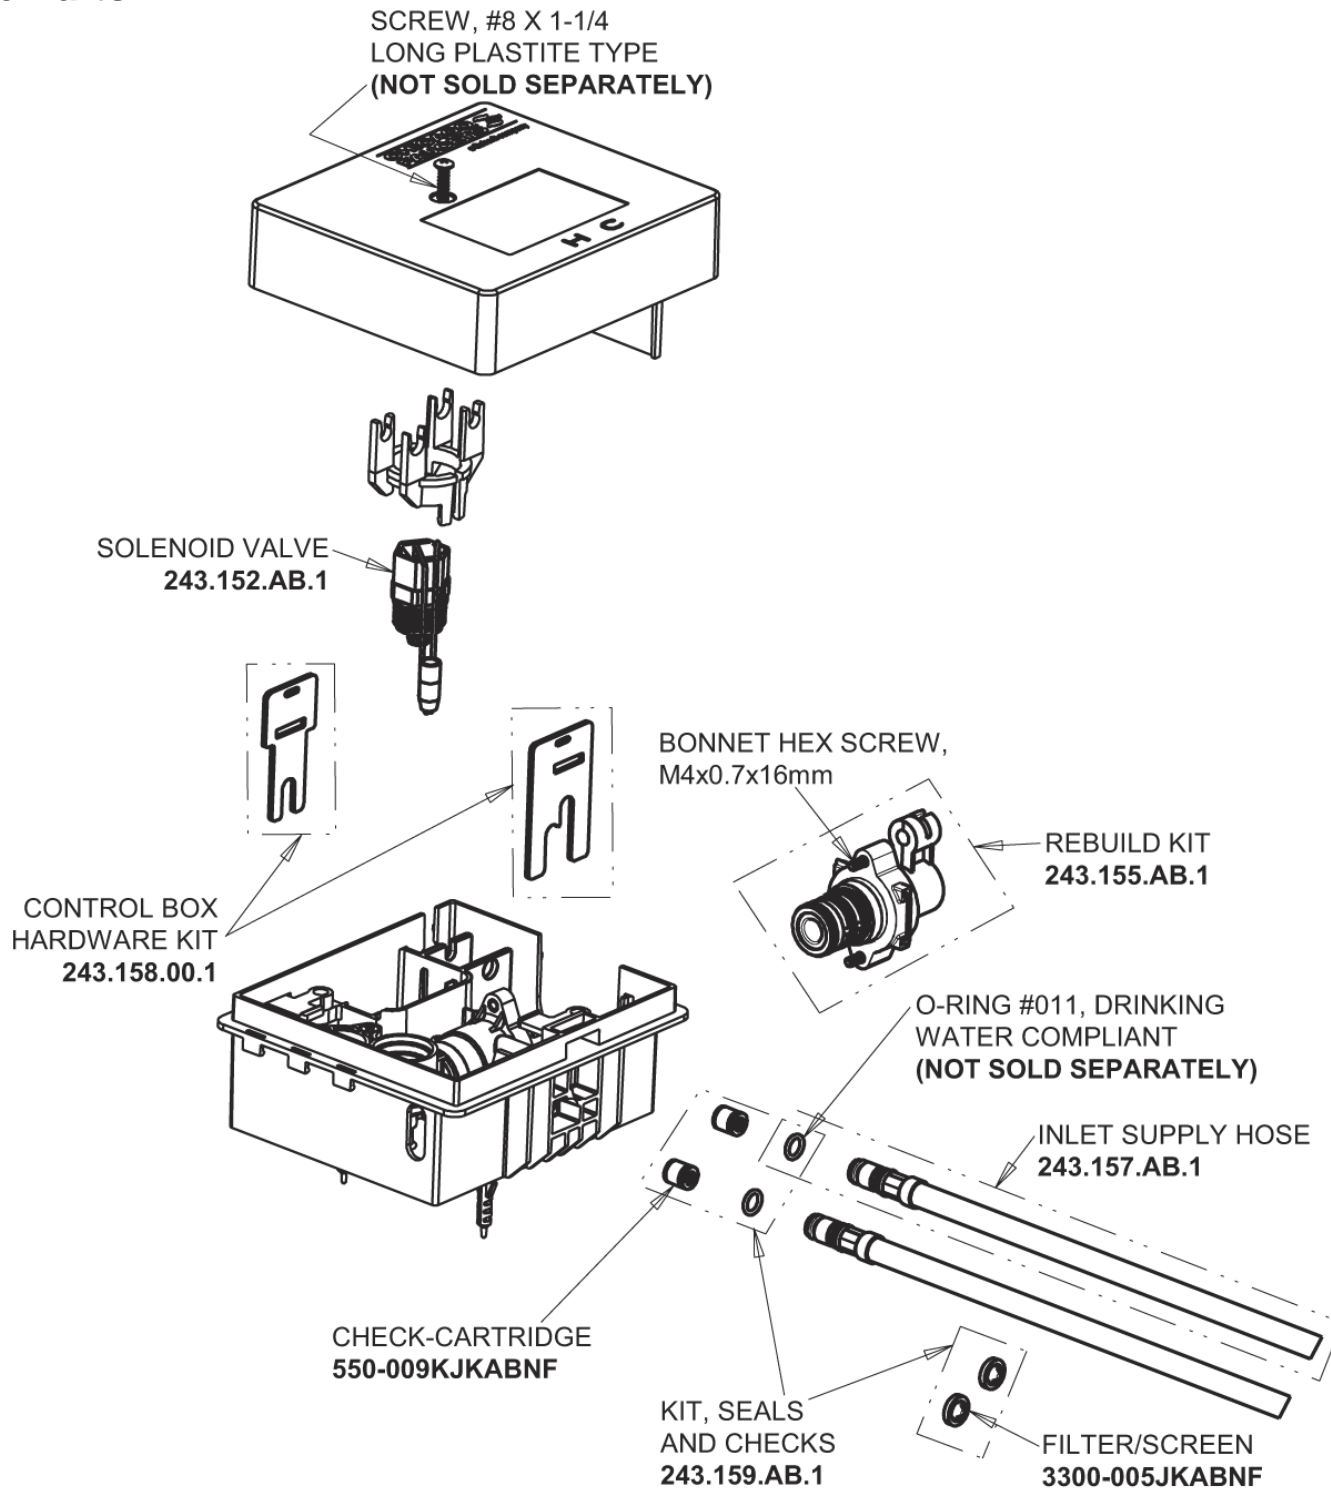

Repair Parts

EQ-B13A-42ABCP

EQ Angular Series Lavatory Sink Faucet with Hands-free Infrared Detection

CHICAGO FAUCETS®

Geberit Group

EQ-42KJKABNF EQ Control Box, AC (Less Transformer), Mechanical Mixer

Base Parts:

For Technical Assistance:

Phone: 800-TEC-TRUE (832-8783)

Email: techsupport.us@chicagofaucets.com

2100 South Clearwater Drive

Des Plaines, IL 60018

Phone: 847-803-5000

chicagofaucets.com