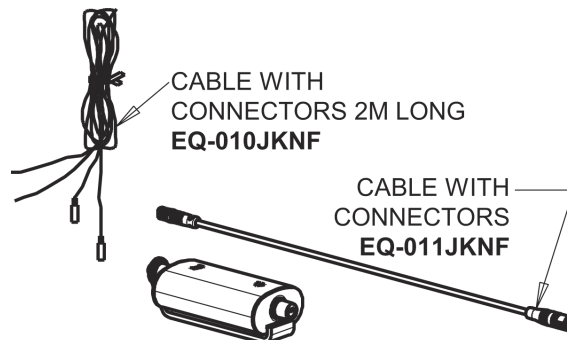

Repair Parts

EQ-B13A-42ABBN

EQ Angular Series Lavatory Sink Faucet with Hands-free Infrared Detection

CHICAGO FAUCETS®

Geberit Group

Brushed Nickel EQ Square Spout, 0.5 GPM
EQ-B11A-KJKABBN

EQ Brownout Protector (Accessory Only)
EQ-012JKNF

8" Cover Plate, Brushed Nickel, for EQ Square Spouts
EQ-B13-KJKBN

For Technical Assistance:

Phone: 800-TEC-TRUE (832-8783)

Email: techsupport.us@chicago faucets.com

2100 South Clearwater Drive

Des Plaines, IL 60018

Phone: 847-803-5000

chicago faucets.com

Repair Parts

EQ-B13A-42ABBN

EQ Angular Series Lavatory Sink Faucet with Hands-free Infrared Detection

CHICAGO FAUCETS®

Geberit Group

EQ-42KJKABNF EQ Control Box, AC (Less Transformer), Mechanical Mixer