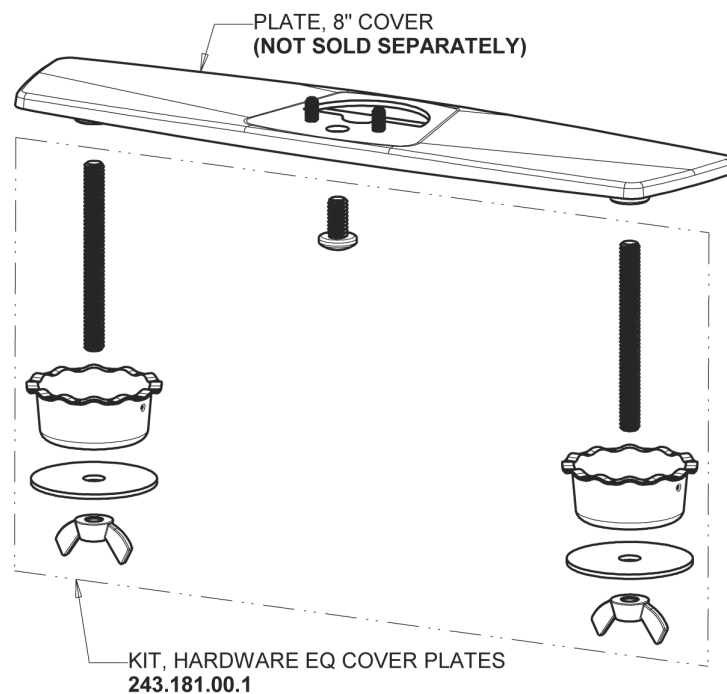

Repair Parts

EQ-B13A-42ABBN

EQ Angular Series Lavatory Sink Faucet with Hands-free Infrared Detection

CHICAGO FAUCETS®

Geberit Group

Brushed Nickel EQ Square Spout, 0.5 GPM
EQ-B11A-KJKABBN

EQ Brownout Protector (Accessory Only)
EQ-012JKNF

8" Cover Plate, Brushed Nickel, for EQ Square Spouts
EQ-B13-KJKBN

For Technical Assistance:

Phone: 800-TEC-TRUE (832-8783)

Email: techsupport.us@chicago faucets.com

2100 South Clearwater Drive

Des Plaines, IL 60018