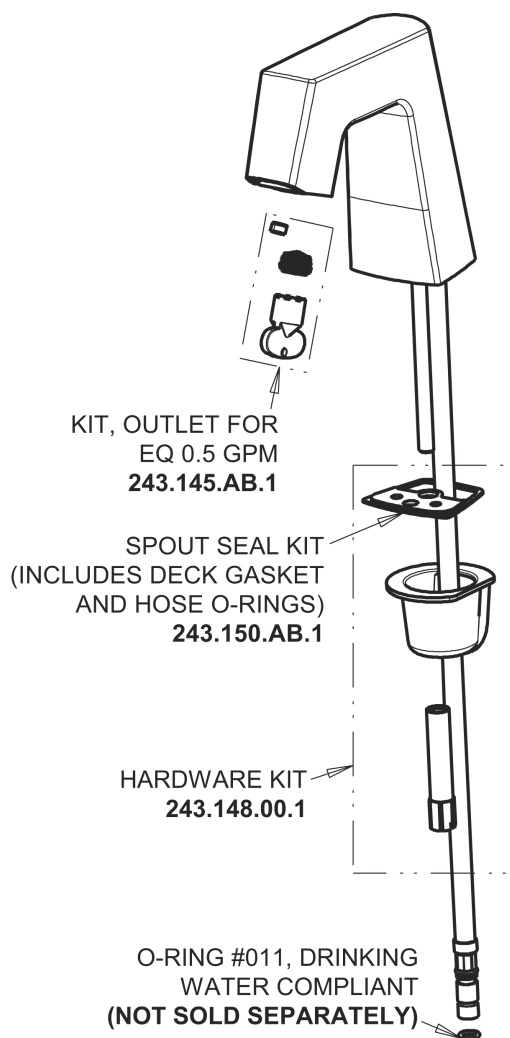

Repair Parts

EQ-B13A-42ABBN

EQ Angular Series Lavatory Sink Faucet with Hands-free Infrared Detection

CHICAGO FAUCETS®

Geberit Group

Brushed Nickel EQ Square Spout, 0.5 GPM
EQ-B11A-KJKABBN

EQ Brownout Protector (Accessory Only)
EQ-012JKNF

8" Cover Plate, Brushed Nickel, for EQ Square Spouts
EQ-B13-KJKBN

For Technical Assistance:

Phone: 800-TEC-TRUE (832-8783)

Email: techsupport.us@chicago faucets.com

2100 South Clearwater Drive

Des Plaines, IL 60018

Phone: 847-803-5000

chicago faucets.com

Repair Parts

EQ-B13A-42ABBN

EQ Angular Series Lavatory Sink Faucet with Hands-free Infrared Detection

CHICAGO FAUCETS®

Geberit Group

EQ-42KJKABNF EQ Control Box, AC (Less Transformer), Mechanical Mixer