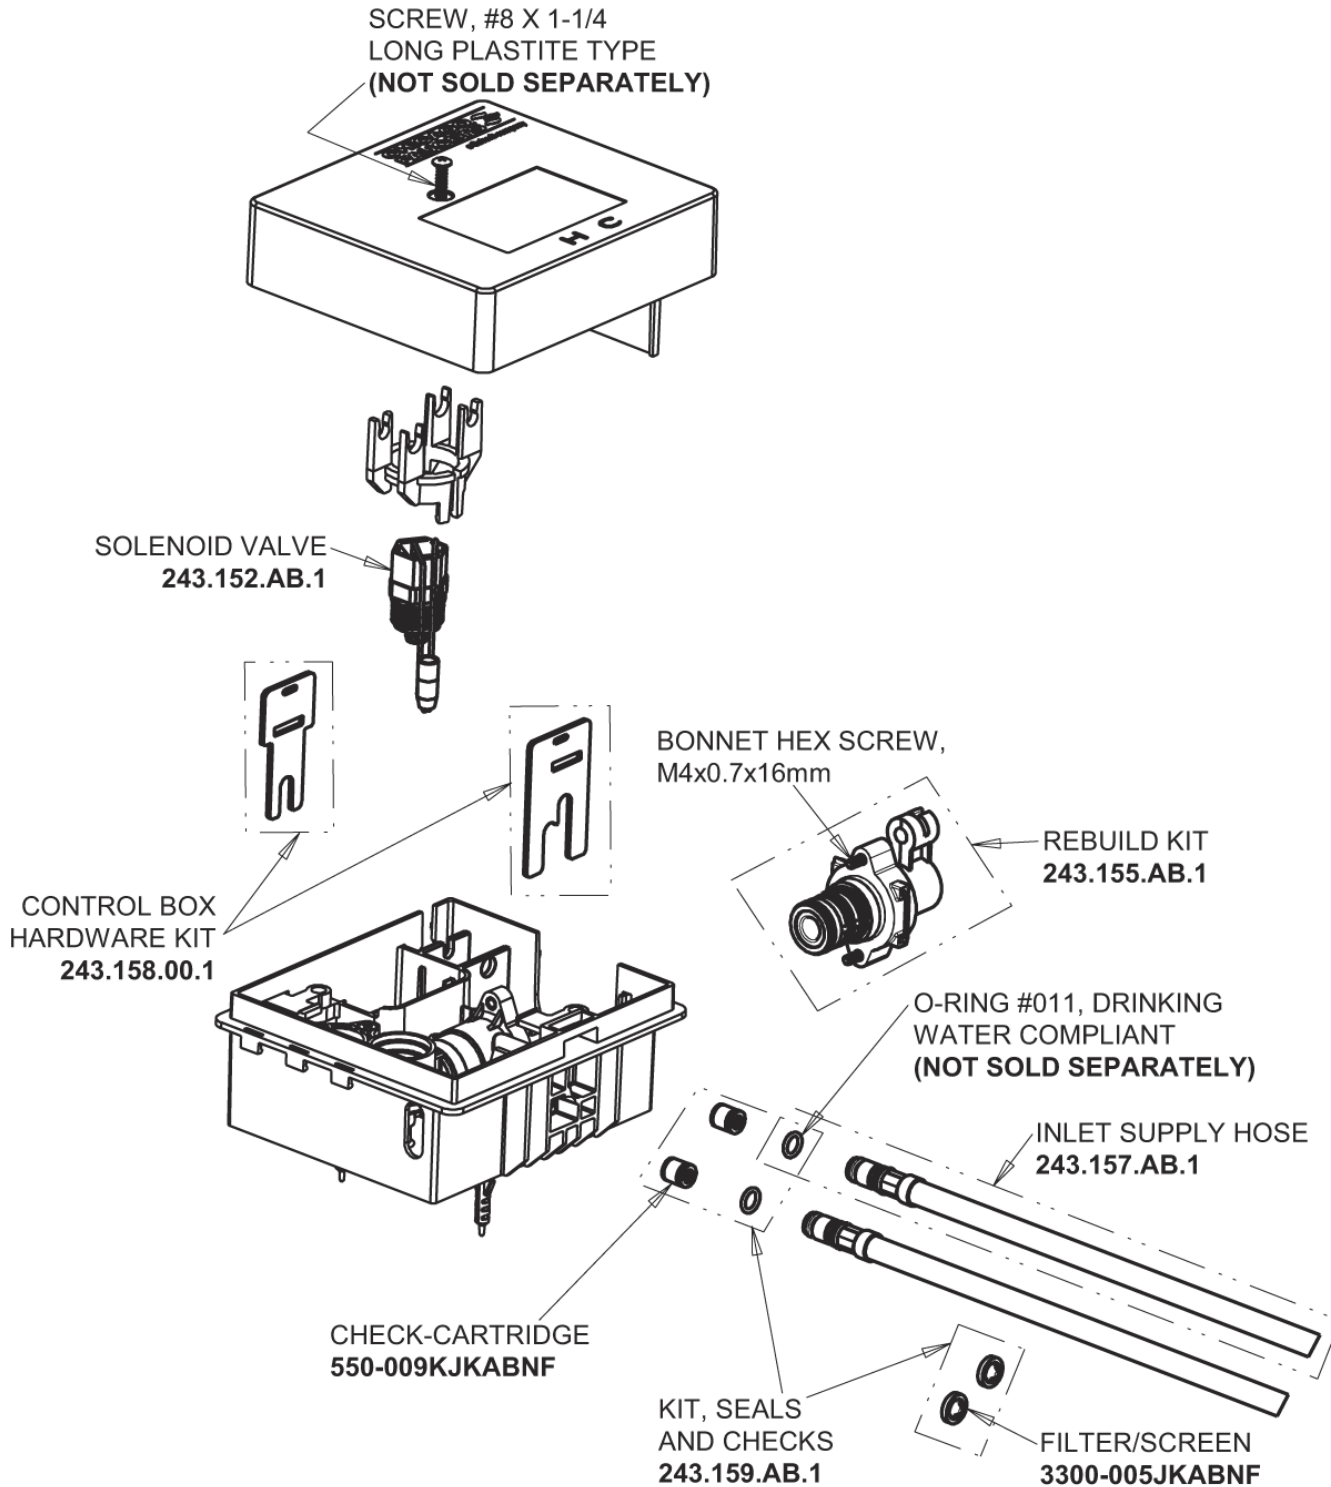

Repair Parts

EQ-B13A-42ABBN

EQ Angular Series Lavatory Sink Faucet with Hands-free Infrared Detection

CHICAGO FAUCETS®

Geberit Group

EQ-42KJKABNF EQ Control Box, AC (Less Transformer), Mechanical Mixer

Base Parts:

For Technical Assistance:

Phone: 800-TEC-TRUE (832-8783)

Email: techsupport.us@chicagofaucets.com

2100 South Clearwater Drive

Des Plaines, IL 60018

Phone: 847-803-5000

chicagofaucets.com