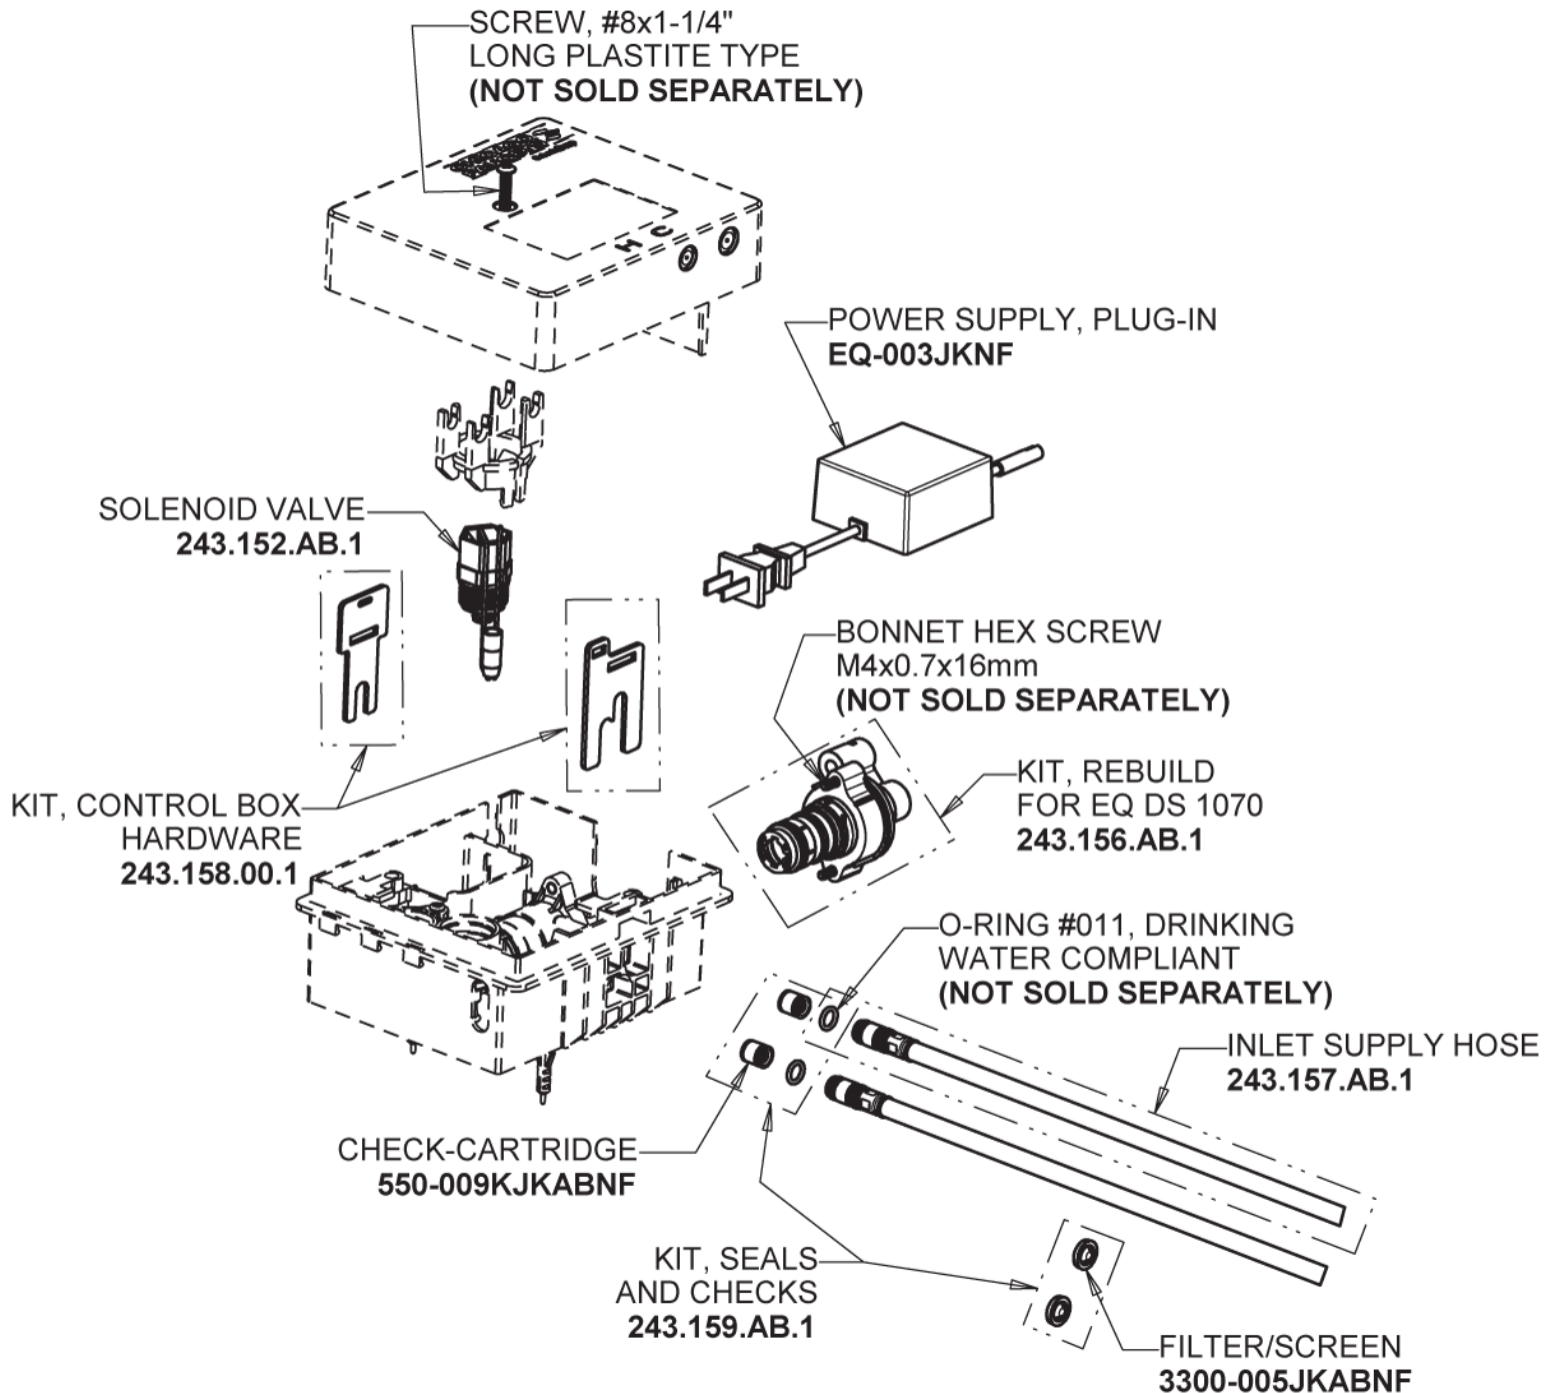

Repair Parts

EQ-B13A-33ABBN

EQ Angular Series Lavatory Sink Faucet with Hands-free Infrared Detection

CHICAGO FAUCETS®

Geberit Group

EQ-33KJKABNF EQ Control Box, AC Plug-in, Thermostatic Mixer

Base Parts:

For Technical Assistance:

Phone: 800-TEC-TRUE (832-8783)

Email: techsupport.us@chicagofaucets.com

2100 South Clearwater Drive

Des Plaines, IL 60018

Phone: 847-803-5000

chicagofaucets.com