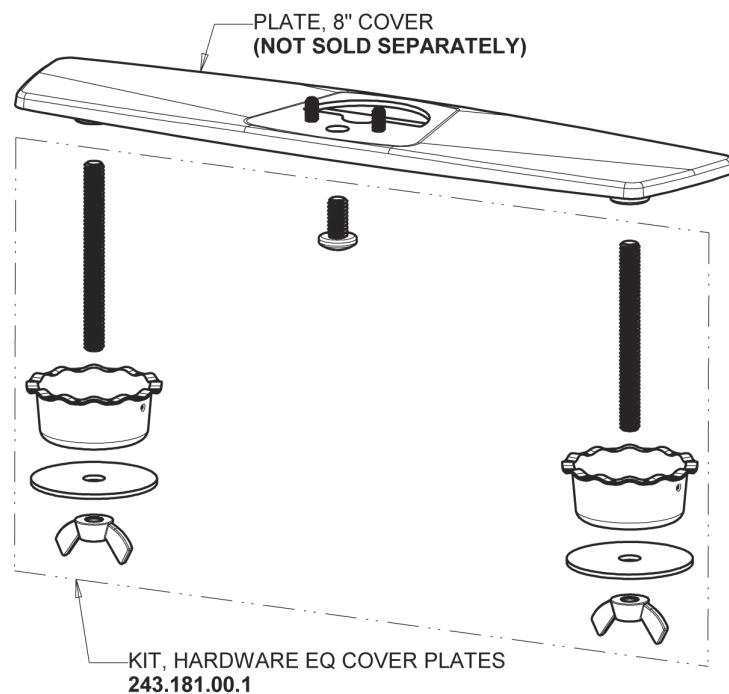

Repair Parts

EQ-B13A-33ABBN

EQ Angular Series Lavatory Sink Faucet with Hands-free Infrared Detection

CHICAGO FAUCETS®

Geberit Group

Brushed Nickel EQ Square Spout, 0.5 GPM
EQ-B11A-KJKABBN

EQ Brownout Protector (Accessory Only)
EQ-012JKNF

8" Cover Plate, Brushed Nickel, for EQ Square Spouts
EQ-B13-KJKBN

For Technical Assistance:

Phone: 800-TEC-TRUE (832-8783)

Email: techsupport.us@chicagofaucets.com

2100 South Clearwater Drive

Des Plaines, IL 60018