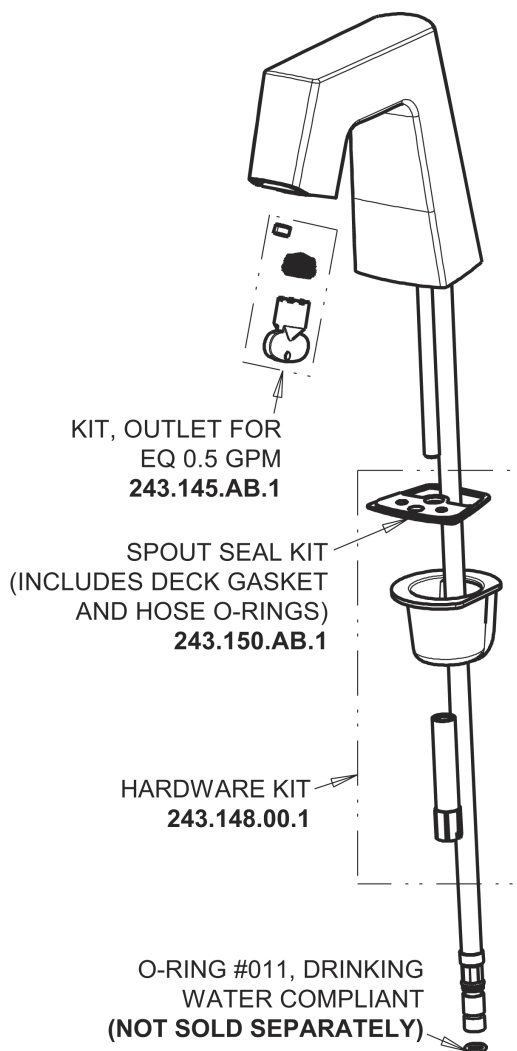

Repair Parts

EQ-B13A-33ABBN

EQ Angular Series Lavatory Sink Faucet with Hands-free Infrared Detection

CHICAGO FAUCETS®

Geberit Group

Brushed Nickel EQ Square Spout, 0.5 GPM
EQ-B11A-KJKABBN

EQ Brownout Protector (Accessory Only)
EQ-012JKNF

8" Cover Plate, Brushed Nickel, for EQ Square Spouts
EQ-B13-KJKBN

For Technical Assistance:

Phone: 800-TEC-TRUE (832-8783)

Email: techsupport.us@chicagofaucets.com

2100 South Clearwater Drive

Des Plaines, IL 60018

Phone: 847-803-5000

chicagofaucets.com

Repair Parts

EQ-B13A-33ABBN

EQ Angular Series Lavatory Sink Faucet with Hands-free Infrared Detection

CHICAGO FAUCETS®

Geberit Group

EQ-33KJKABNF EQ Control Box, AC Plug-in, Thermostatic Mixer