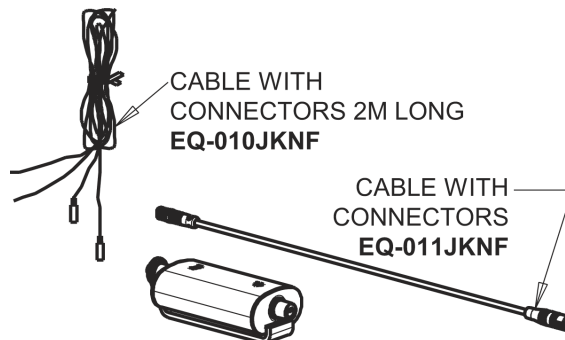

Repair Parts

EQ-B13A-33ABBN

EQ Angular Series Lavatory Sink Faucet with Hands-free Infrared Detection

CHICAGO FAUCETS®

Geberit Group

Brushed Nickel EQ Square Spout, 0.5 GPM
EQ-B11A-KJKABBN

EQ Brownout Protector (Accessory Only)
EQ-012JKNF

8" Cover Plate, Brushed Nickel, for EQ Square Spouts
EQ-B13-KJKBN

For Technical Assistance:

Phone: 800-TEC-TRUE (832-8783)

Email: techsupport.us@chicagofaucets.com

2100 South Clearwater Drive

Des Plaines, IL 60018

Phone: 847-803-5000

chicagofaucets.com

Repair Parts

EQ-B13A-33ABBN

EQ Angular Series Lavatory Sink Faucet with Hands-free Infrared Detection

CHICAGO FAUCETS®

Geberit Group

EQ-33KJKABNF EQ Control Box, AC Plug-in, Thermostatic Mixer