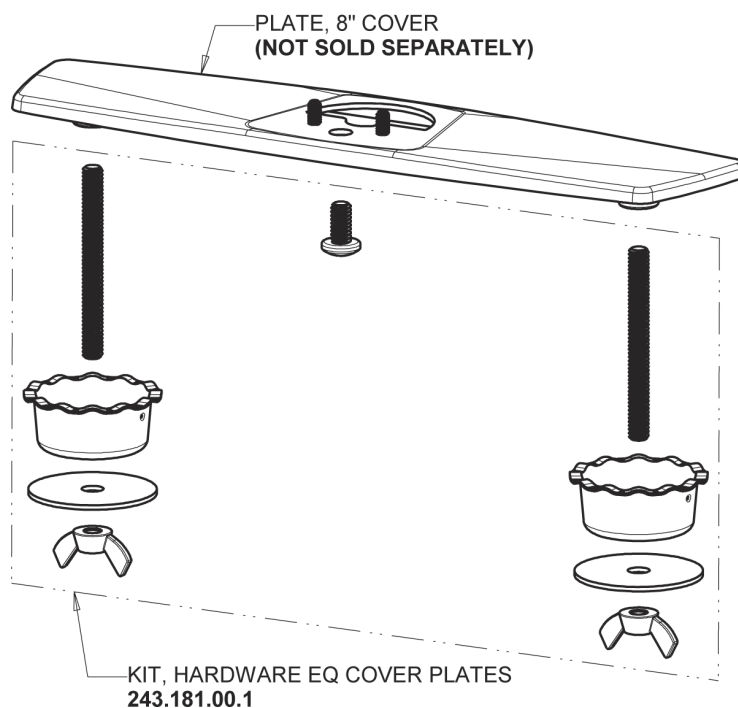

Repair Parts

EQ-B13A-13ABBN

EQ Angular Series Lavatory Sink Faucet with Hands-free Infrared Detection

**CHICAGO
FAUCETS**

a Geberit company

Brushed Nickel EQ Square Spout, 0.5 GPM
EQ-B11A-KJKABBN

8" Cover Plate, Brushed Nickel, for EQ Square Spouts
EQ-B13-KJKBN

EQ-B13A-13ABBN

EQ Angular Series Lavatory Sink Faucet with Hands-free Infrared Detection

**CHICAGO
FAUCETS**

a Geberit company

EQ-13KJKABNF EQ Control Box, Battery, Thermostatic Mixer Base Parts:

For Technical Assistance: