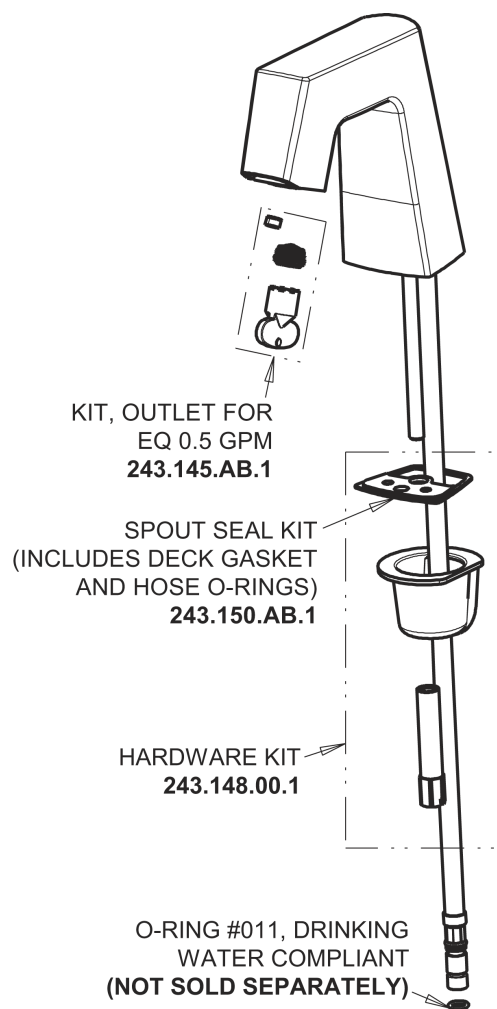

Repair Parts

EQ-B13A-13ABBN

EQ Angular Series Lavatory Sink Faucet with Hands-free Infrared Detection

**CHICAGO
FAUCETS**

a Geberit company

Brushed Nickel EQ Square Spout, 0.5 GPM
EQ-B11A-KJKABBN

8" Cover Plate, Brushed Nickel, for EQ Square Spouts
EQ-B13-KJKBN