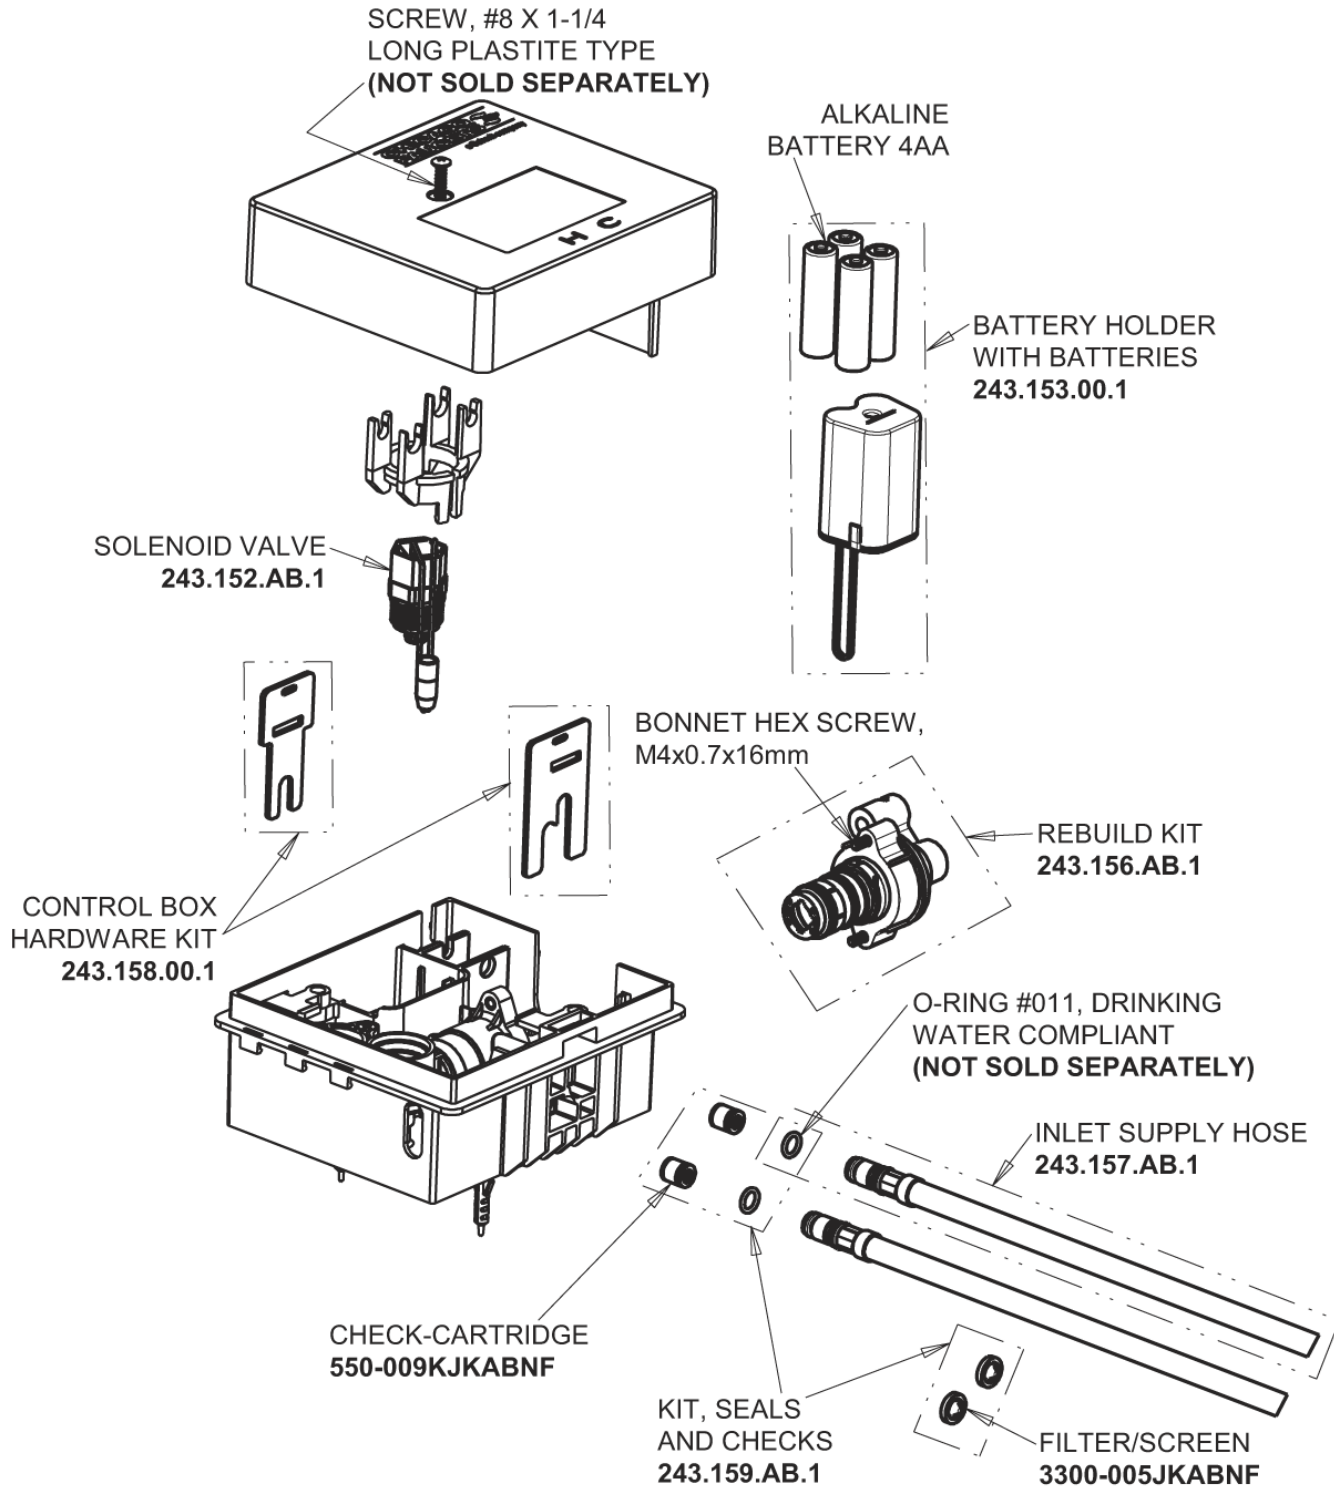

Repair Parts

EQ-B13A-13ABBN

EQ Angular Series Lavatory Sink Faucet with Hands-free Infrared Detection

**CHICAGO
FAUCETS**

a Geberit company

Brushed Nickel EQ Square Spout, 0.5 GPM
EQ-B11A-KJKABBN

8" Cover Plate, Brushed Nickel, for EQ Square Spouts
EQ-B13-KJKBN

EQ-B13A-13ABBN

EQ Angular Series Lavatory Sink Faucet with Hands-free Infrared Detection

**CHICAGO
FAUCETS**

a Geberit company

EQ-13KJKABNF EQ Control Box, Battery, Thermostatic Mixer Base Parts:

For Technical Assistance: