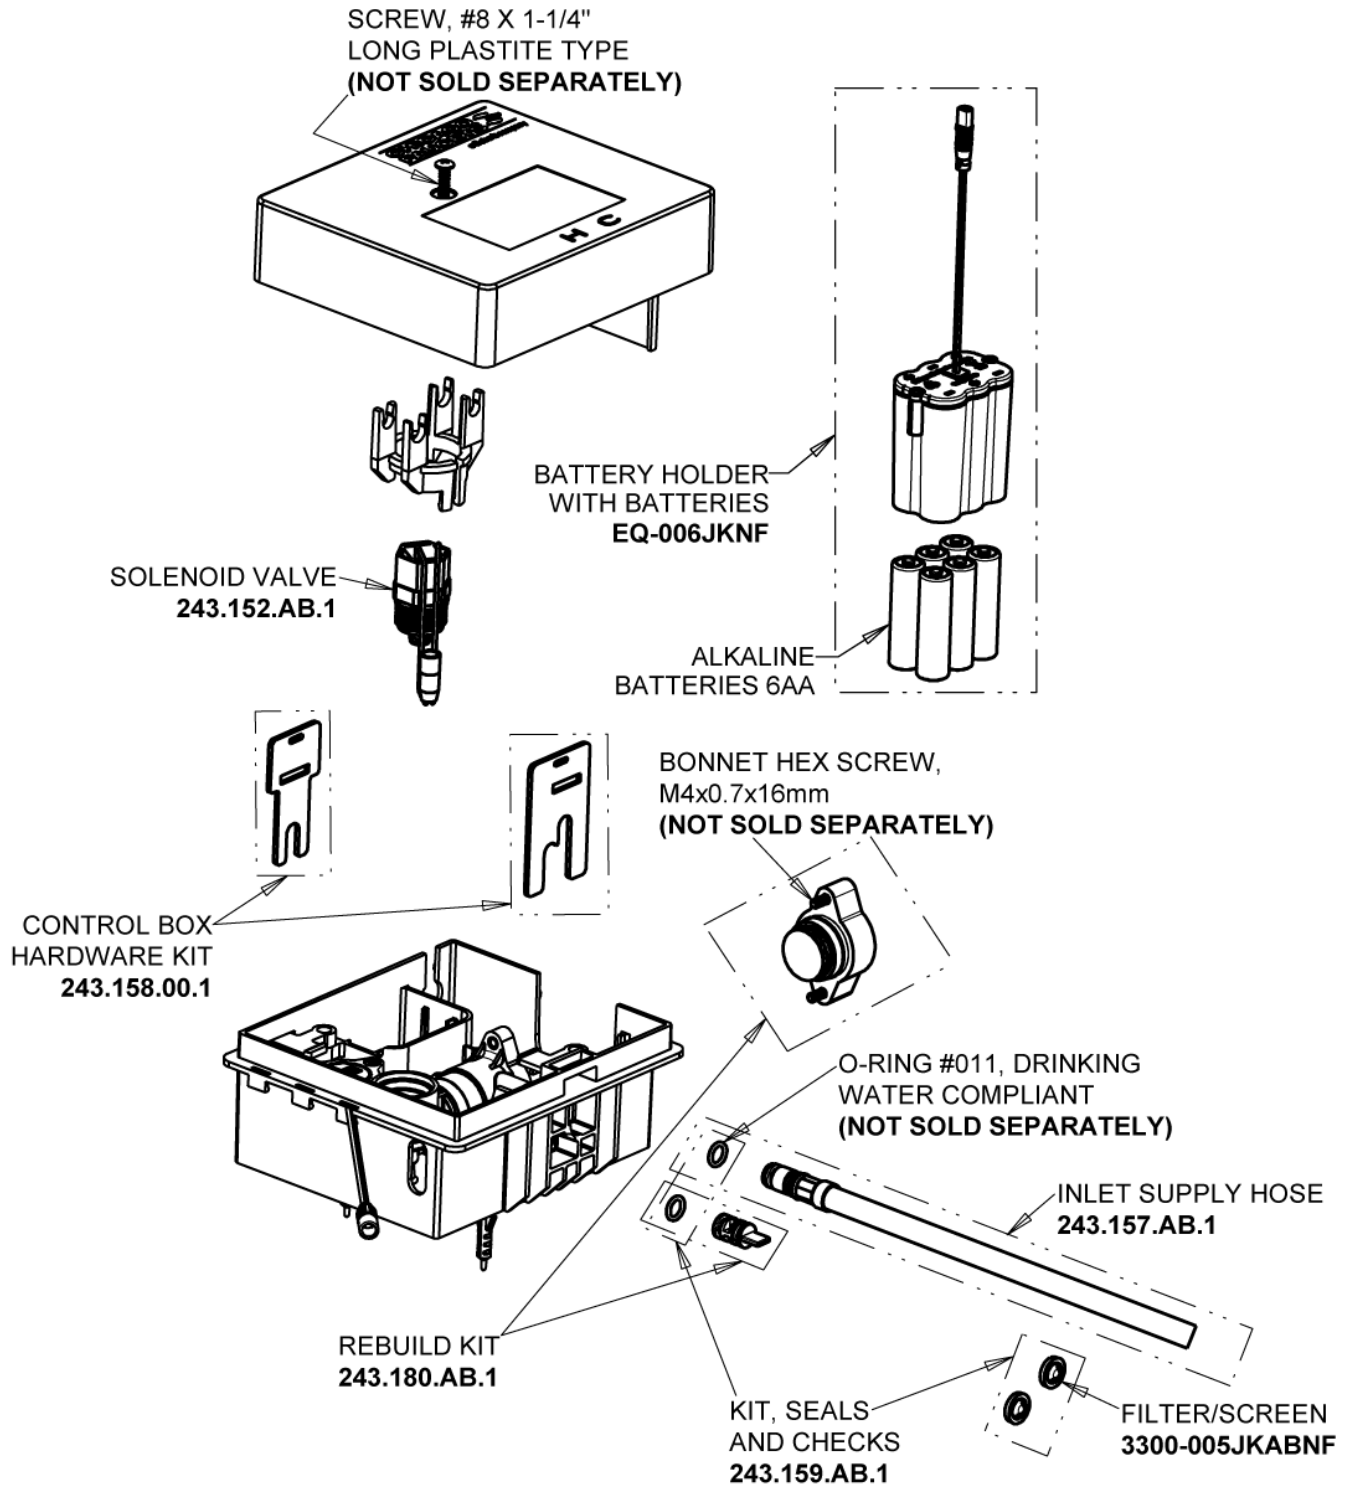

# Repair Parts

EQ-B13A-11ABBN

EQ Angular Series Lavatory Sink Faucet with Hands-free Infrared Detection

## Base Parts: