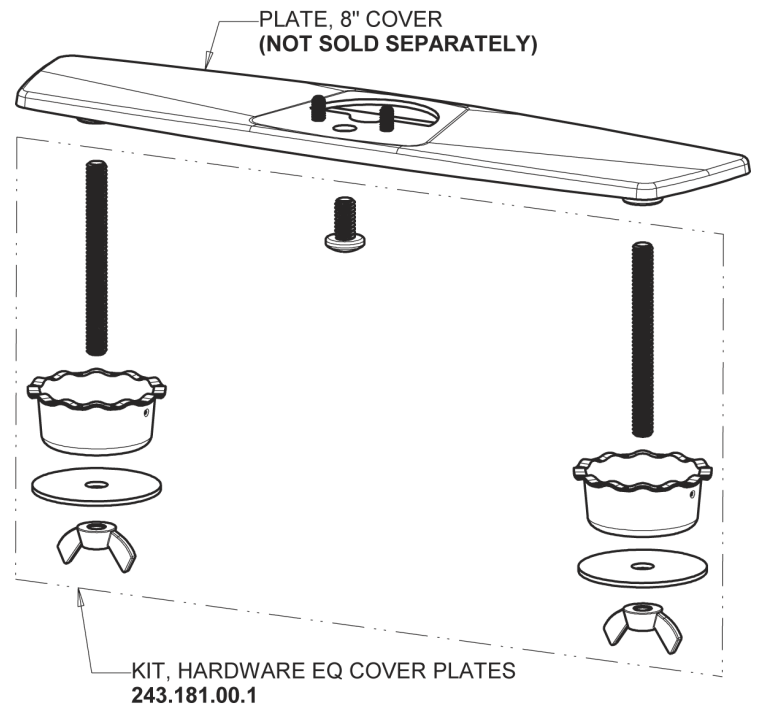

# Repair Parts

EQ-B13A-11ABBN

EQ Angular Series Lavatory Sink Faucet with Hands-free Infrared Detection

# CHICAGO FAUCETS®

Geberit Group

Brushed Nickel EQ Square Spout, 0.5 GPM  
EQ-B11A-KJKABBN

8" Cover Plate, Brushed Nickel, for EQ Square Spouts  
EQ-B13-KJKBN