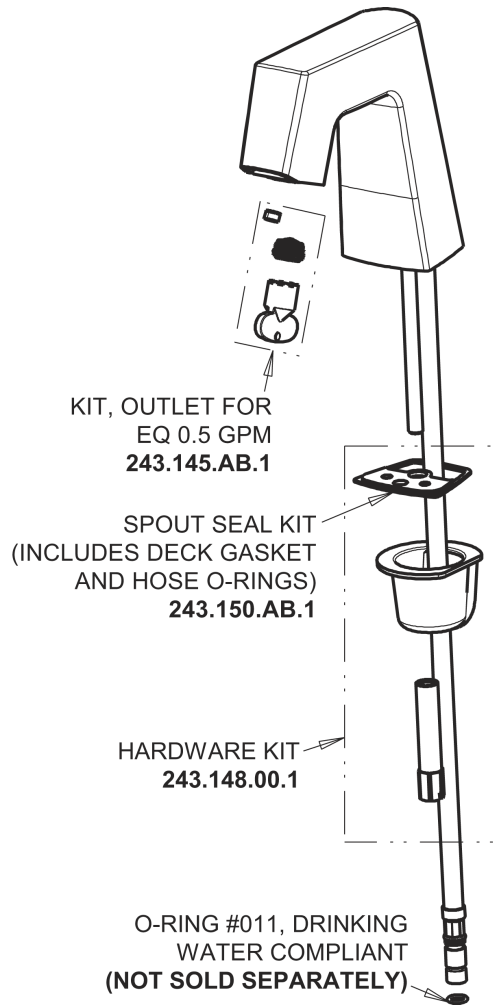

# Repair Parts

EQ-B13A-11ABBN

EQ Angular Series Lavatory Sink Faucet with Hands-free Infrared Detection

# CHICAGO FAUCETS®

Geberit Group

Brushed Nickel EQ Square Spout, 0.5 GPM  
EQ-B11A-KJKABBN

8" Cover Plate, Brushed Nickel, for EQ Square Spouts  
EQ-B13-KJKBN