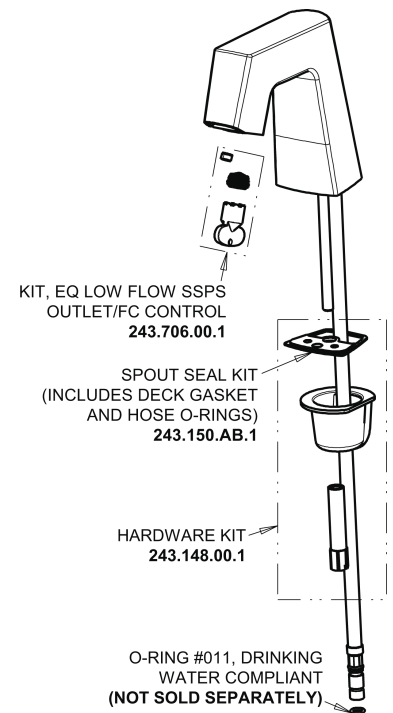

Repair Parts

EQ-B12C-23ABCP

EQ Angular Series Lavatory Sink Faucet with Hands-free Infrared Detection

CHICAGO FAUCETS®

Geberit Group

EQ-C-23KJKABNF EQ Control Box, SSPS, Thermostatic Mixer Base Parts:

Polished Chrome EQ Square Spout, 0.35 GPM EQ-B11C-KJKABCP

4" Cover Plate, Polished Chrome, for EQ Square Spouts EQ-B12-KJKCP

For Technical Assistance:

Phone: 800-TEC-TRUE (832-8783)

Email: techsupport.us@chicagofaucets.com

2100 South Clearwater Drive

Des Plaines, IL 60018