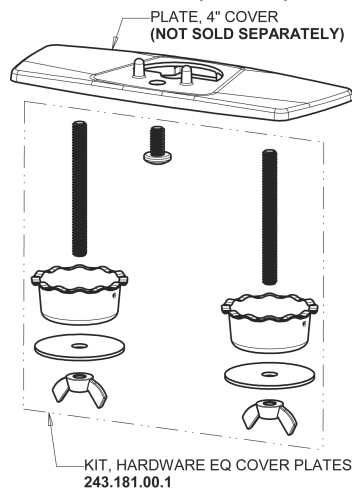

Repair Parts

EQ-B12C-23ABCP

EQ Angular Series Lavatory Sink Faucet with Hands-free Infrared Detection

CHICAGO FAUCETS®

Geberit Group

EQ-C-23KJKABNF EQ Control Box, SSPS, Thermostatic Mixer Base Parts:

Polished Chrome EQ Square Spout, 0.35 GPM EQ-B11C-KJKABCP

4" Cover Plate, Polished Chrome, for EQ Square Spouts EQ-B12-KJKCP

For Technical Assistance:

Phone: 800-TEC-TRUE (832-8783)

Email: techsupport.us@chicagofaucets.com

2100 South Clearwater Drive

Des Plaines, IL 60018