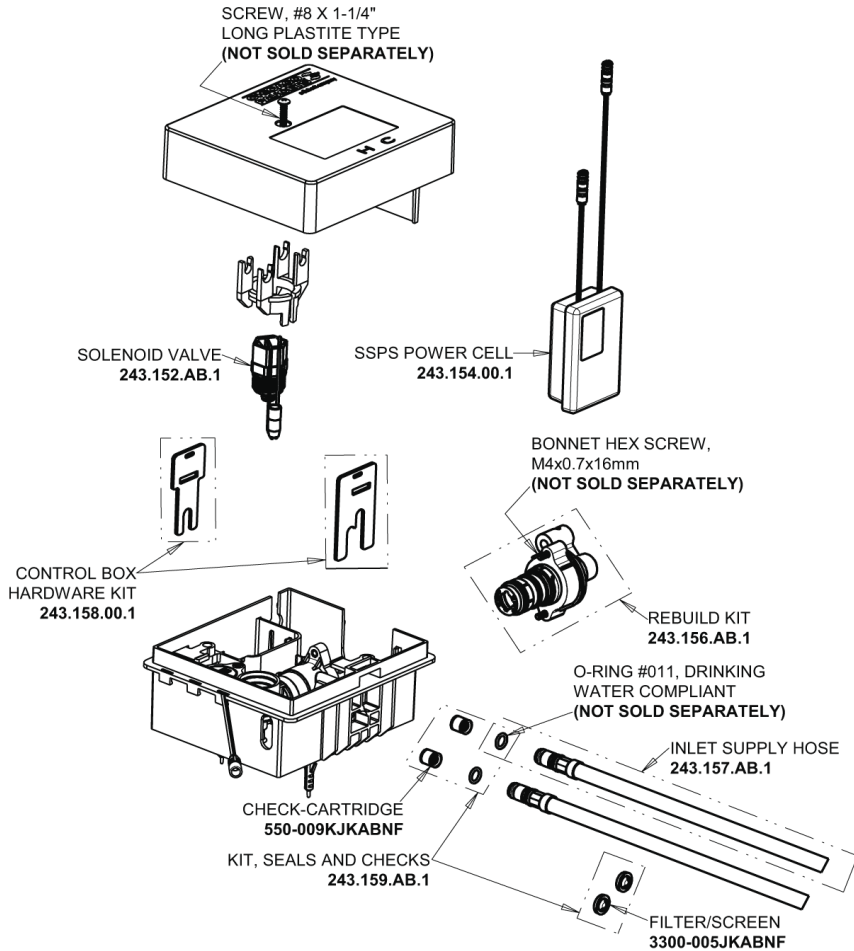

Repair Parts

EQ-B12C-23ABCP

EQ Angular Series Lavatory Sink Faucet with Hands-free Infrared Detection

CHICAGO FAUCETS®

Geberit Group

EQ-C-23KJKABNF EQ Control Box, SSPS, Thermostatic Mixer Base Parts:

Polished Chrome EQ Square Spout, 0.35 GPM EQ-B11C-KJKABCP

4" Cover Plate, Polished Chrome, for EQ Square Spouts EQ-B12-KJKCP

For Technical Assistance:

Phone: 800-TEC-TRUE (832-8783)

Email: techsupport.us@chicagofaucets.com

2100 South Clearwater Drive

Des Plaines, IL 60018