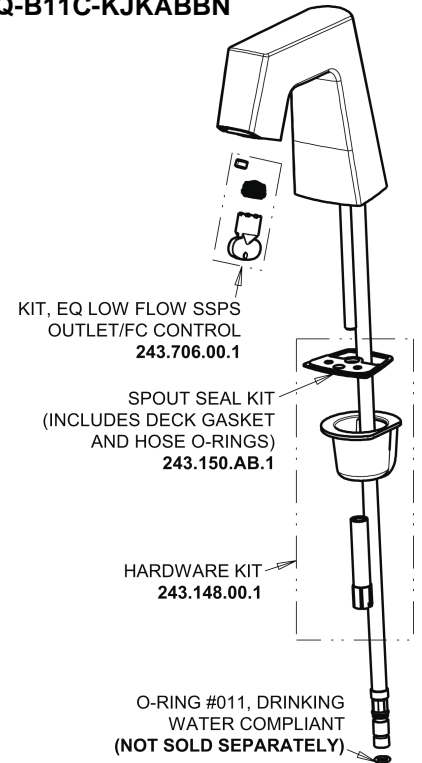

Repair Parts

EQ-B12C-22ABBN

EQ Angular Series Lavatory Sink Faucet with Hands-free Infrared Detection

CHICAGO FAUCETS®

Geberit Group

EQ-C-22KJKABNF EQ Control Box, SSPS, Mechanical Mixer Base Parts:

Brushed Nickel EQ Square Spout, 0.35 GPM EQ-B11C-KJKABBN

4" Cover Plate, Brushed Nickel, for EQ Square Spouts EQ-B12-KJKBN

For Technical Assistance:

Phone: 800-TEC-TRUE (832-8783)

Email: techsupport.us@chicagofaucets.com

2100 South Clearwater Drive

Des Plaines, IL 60018