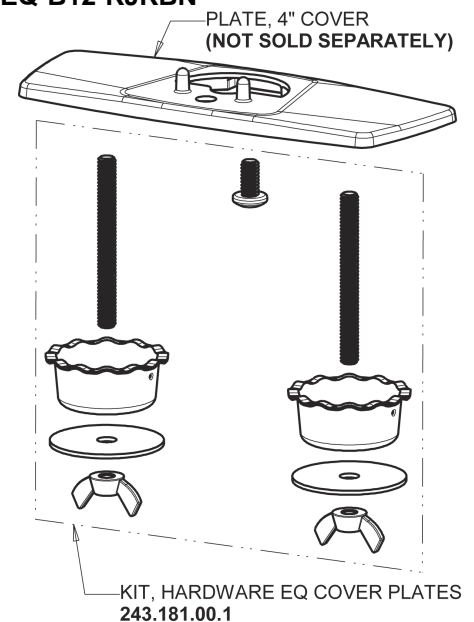

Repair Parts

EQ-B12C-22ABBN

EQ Angular Series Lavatory Sink Faucet with Hands-free Infrared Detection

CHICAGO FAUCETS®

Geberit Group

EQ-C-22KJKABNF EQ Control Box, SSPS, Mechanical Mixer Base Parts:

Brushed Nickel EQ Square Spout, 0.35 GPM EQ-B11C-KJKABBN

4" Cover Plate, Brushed Nickel, for EQ Square Spouts EQ-B12-KJKBN

For Technical Assistance:

Phone: 800-TEC-TRUE (832-8783)

Email: techsupport.us@chicagofaucets.com

2100 South Clearwater Drive

Des Plaines, IL 60018