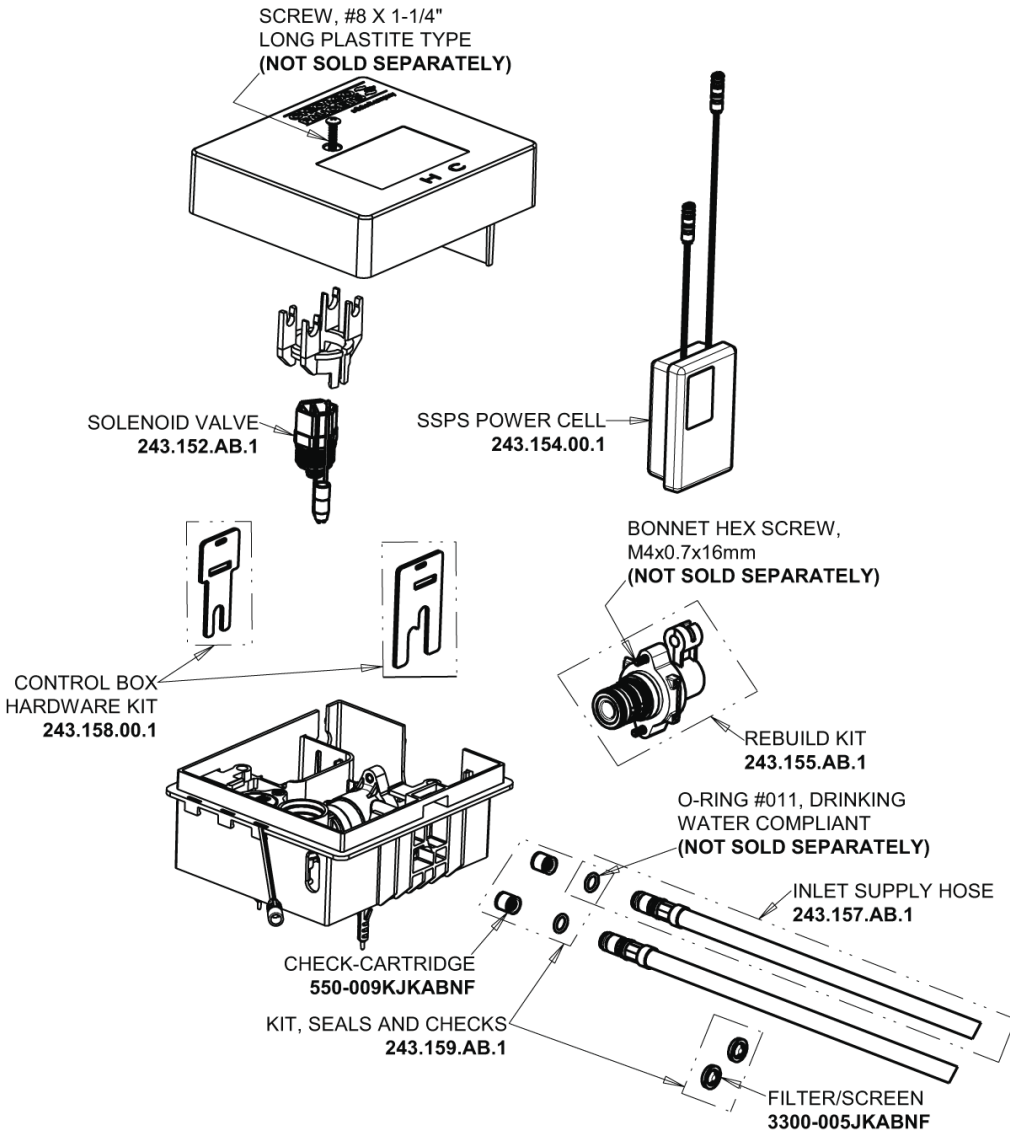

Repair Parts

EQ-B12C-22ABBN

EQ Angular Series Lavatory Sink Faucet with Hands-free Infrared Detection

CHICAGO FAUCETS®

Geberit Group

EQ-C-22KJKABNF EQ Control Box, SSPS, Mechanical Mixer Base Parts:

Brushed Nickel EQ Square Spout, 0.35 GPM EQ-B11C-KJKABBN

4" Cover Plate, Brushed Nickel, for EQ Square Spouts EQ-B12-KJKBN

For Technical Assistance:

Phone: 800-TEC-TRUE (832-8783)

Email: techsupport.us@chicagofaucets.com

2100 South Clearwater Drive

Des Plaines, IL 60018