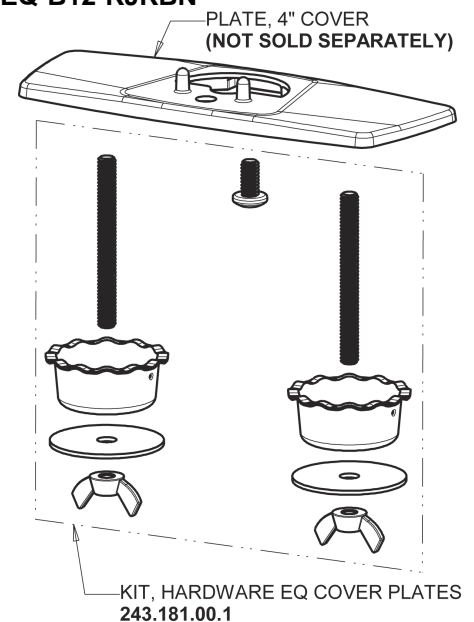

Repair Parts

EQ-B12C-21ABBN

EQ Angular Series Lavatory Sink Faucet with Hands-free Infrared Detection

CHICAGO FAUCETS®

Geberit Group

EQ-C-21KJKABNF EQ Control Box, SSPS, Single-Supply Base Parts:

Brushed Nickel EQ Square Spout, 0.35 GPM EQ-B11C-KJKABBN

4" Cover Plate, Brushed Nickel, for EQ Square Spouts EQ-B12-KJKBN

For Technical Assistance:

Phone: 800-TEC-TRUE (832-8783)

Email: techsupport.us@chicagofaucets.com

2100 South Clearwater Drive

Des Plaines, IL 60018