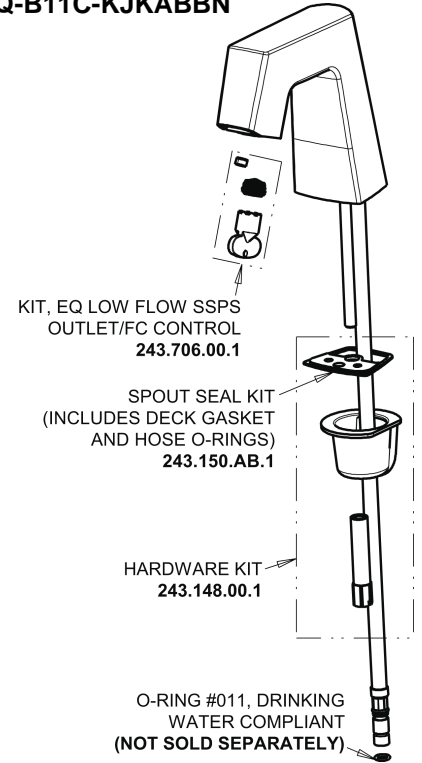

Repair Parts

EQ-B12C-21ABBN

EQ Angular Series Lavatory Sink Faucet with Hands-free Infrared Detection

CHICAGO FAUCETS®

Geberit Group

EQ-C-21KJKABNF EQ Control Box, SSPS, Single-Supply Base Parts:

Brushed Nickel EQ Square Spout, 0.35 GPM EQ-B11C-KJKABBN

4" Cover Plate, Brushed Nickel, for EQ Square Spouts EQ-B12-KJKBN

For Technical Assistance:

Phone: 800-TEC-TRUE (832-8783)

Email: techsupport.us@chicagofaucets.com

2100 South Clearwater Drive

Des Plaines, IL 60018