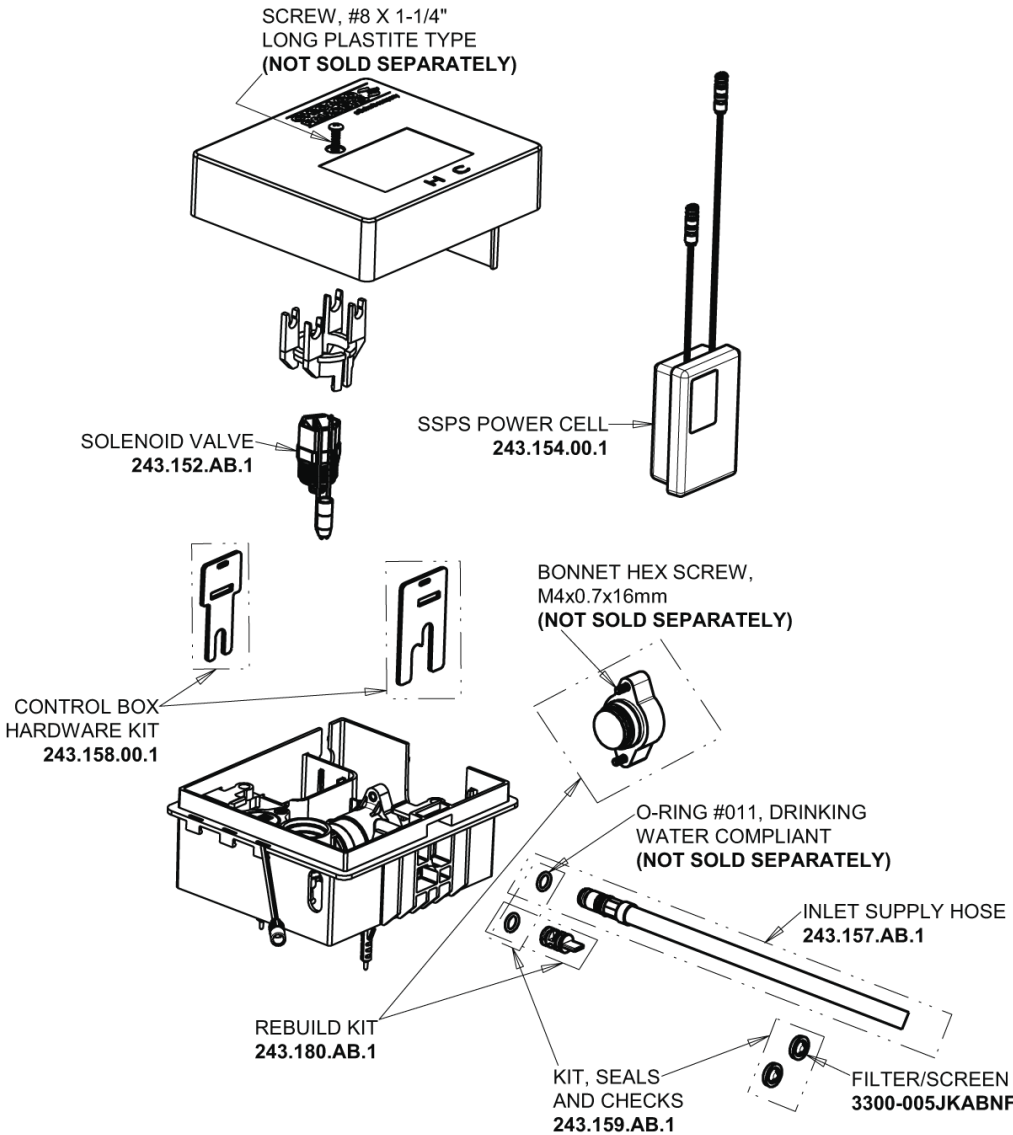

Repair Parts

EQ-B12C-21ABBN

EQ Angular Series Lavatory Sink Faucet with Hands-free Infrared Detection

CHICAGO FAUCETS®

Geberit Group

EQ-C-21KJKABNF EQ Control Box, SSPS, Single-Supply Base Parts:

Brushed Nickel EQ Square Spout, 0.35 GPM EQ-B11C-KJKABBN

4" Cover Plate, Brushed Nickel, for EQ Square Spouts EQ-B12-KJKBN

For Technical Assistance:

Phone: 800-TEC-TRUE (832-8783)

Email: techsupport.us@chicagofaucets.com

2100 South Clearwater Drive

Des Plaines, IL 60018