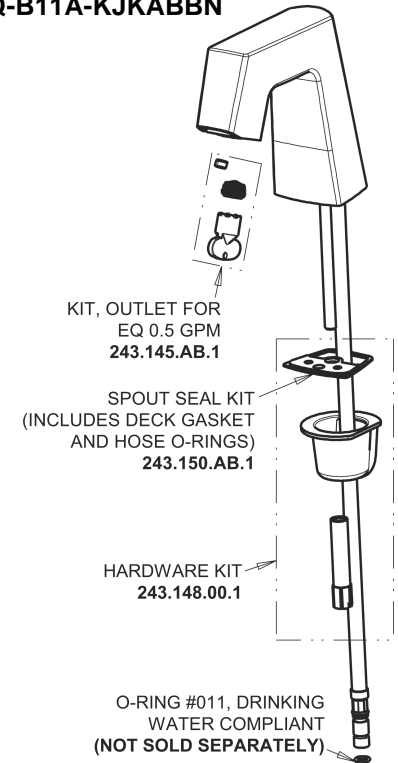

Repair Parts

EQ-B12A-62ABBN

EQ Angular Series Lavatory Sink Faucet with Hands-free Infrared Detection

**CHICAGO
FAUCETS**

a Geberit company

EQ-62KJKABNF EQ Control Box, Long Life Battery, Mechanical Mixer Base Parts:

Brushed Nickel EQ Square Spout, 0.5 GPM EQ-B11A-KJKABBN

4" Cover Plate, Brushed Nickel, for EQ Square Spouts EQ-B12-KJKBN

For Technical Assistance:

Phone: 800-TEC-TRUE (832-8783)

Email: techsupport.us@chicago faucets.com