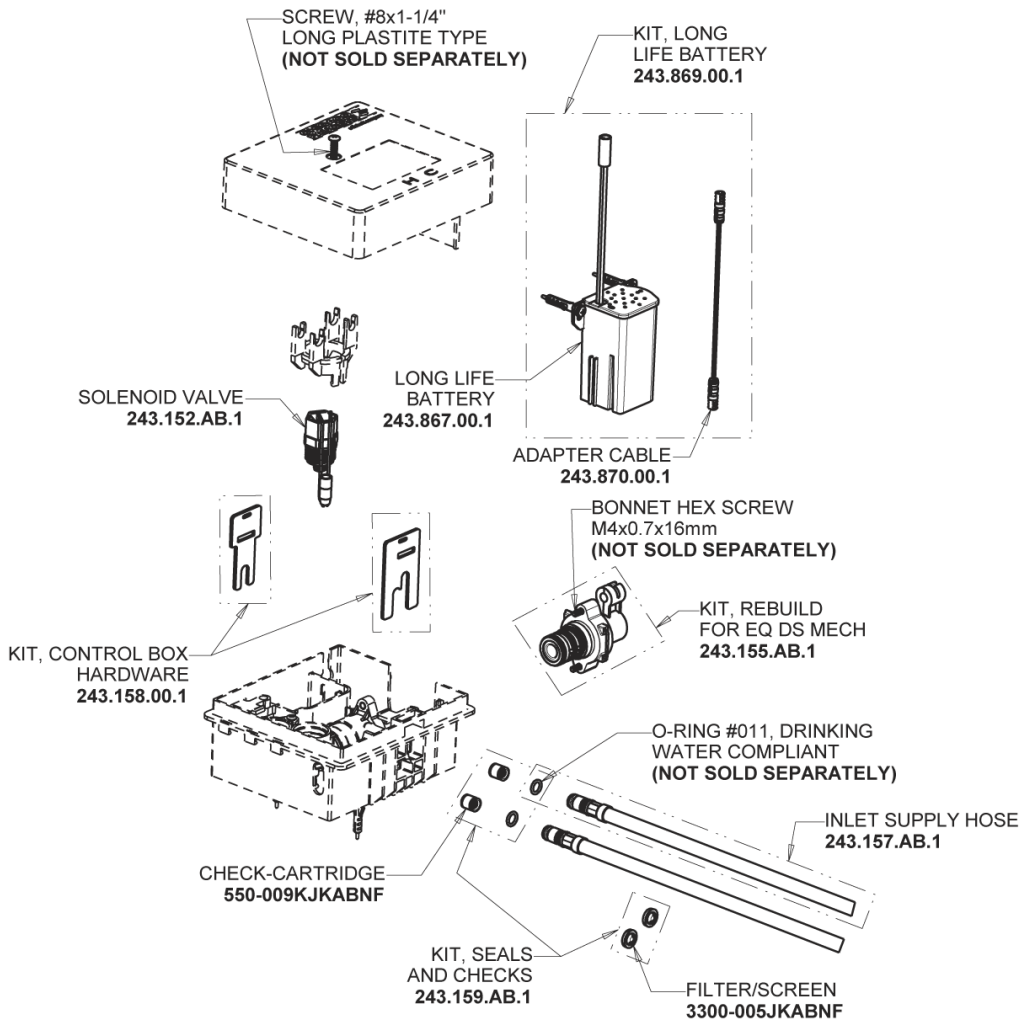

Repair Parts

EQ-B12A-62ABBN

EQ Angular Series Lavatory Sink Faucet with Hands-free Infrared Detection

**CHICAGO
FAUCETS**

a Geberit company

EQ-62KJKABNF EQ Control Box, Long Life Battery, Mechanical Mixer Base Parts:

Brushed Nickel EQ Square Spout, 0.5 GPM EQ-B11A-KJKABBN

4" Cover Plate, Brushed Nickel, for EQ Square Spouts EQ-B12-KJKBN

For Technical Assistance:

Phone: 800-TEC-TRUE (832-8783)

Email: techsupport.us@chicago faucets.com