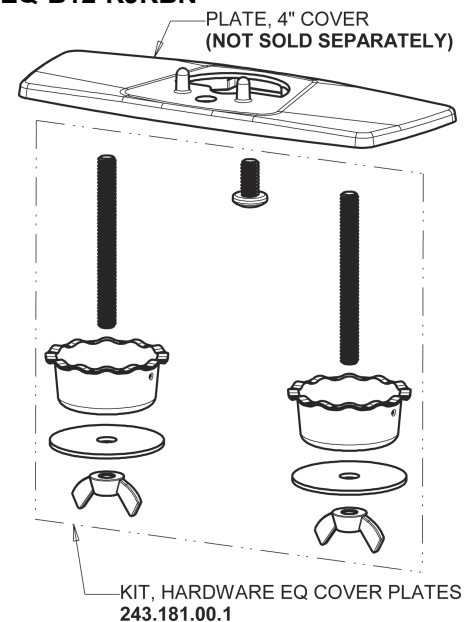

Repair Parts

EQ-B12A-62ABBN

EQ Angular Series Lavatory Sink Faucet with Hands-free Infrared Detection

**CHICAGO
FAUCETS**

a Geberit company

EQ-62KJKABNF EQ Control Box, Long Life Battery, Mechanical Mixer Base Parts:

Brushed Nickel EQ Square Spout, 0.5 GPM EQ-B11A-KJKABBN

4" Cover Plate, Brushed Nickel, for EQ Square Spouts EQ-B12-KJKBN

For Technical Assistance:

Phone: 800-TEC-TRUE (832-8783)

Email: techsupport.us@chicago faucets.com