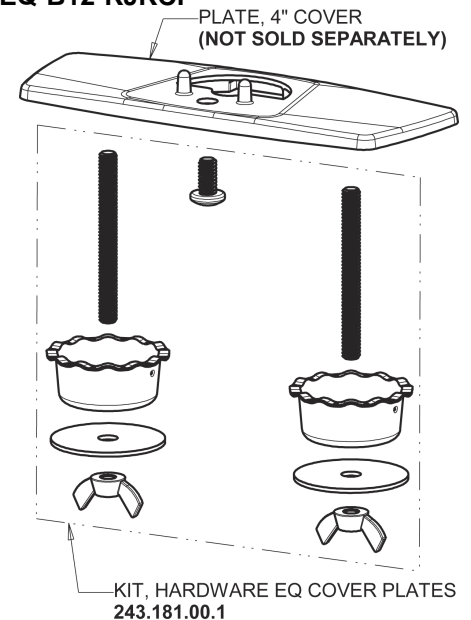

Repair Parts

EQ-B12A-61ABCP

EQ Angular Series Lavatory Sink Faucet with Hands-free Infrared Detection

CHICAGO FAUCETS®

Geberit Group

EQ-61KJKABNF EQ Control Box, Long Life Battery, Single-Supply Base Parts:

Polished Chrome EQ Square Spout, 0.5 GPM EQ-B11A-KJKABCP

4" Cover Plate, Polished Chrome, for EQ Square Spouts EQ-B12-KJKCP

For Technical Assistance:

Phone: 800-TEC-TRUE (832-8783)

Email: techsupport.us@chicagofaucets.com