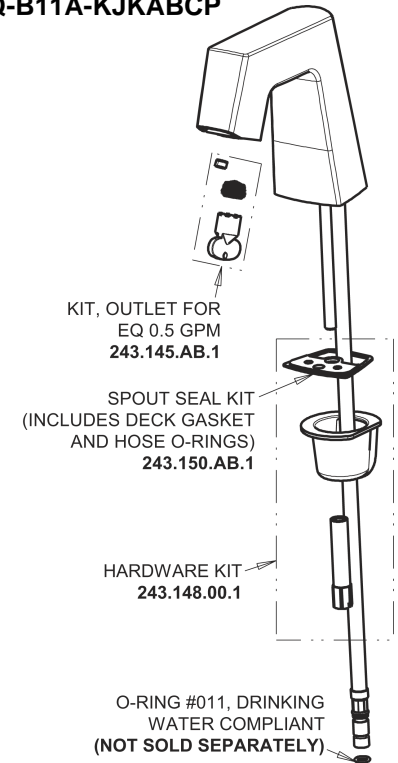

Repair Parts

EQ-B12A-61ABCP

EQ Angular Series Lavatory Sink Faucet with Hands-free Infrared Detection

CHICAGO FAUCETS®

Geberit Group

EQ-61KJKABNF EQ Control Box, Long Life Battery, Single-Supply Base Parts:

Polished Chrome EQ Square Spout, 0.5 GPM EQ-B11A-KJKABCP

4" Cover Plate, Polished Chrome, for EQ Square Spouts EQ-B12-KJKCP

For Technical Assistance:

Phone: 800-TEC-TRUE (832-8783)

Email: techsupport.us@chicagofaucets.com