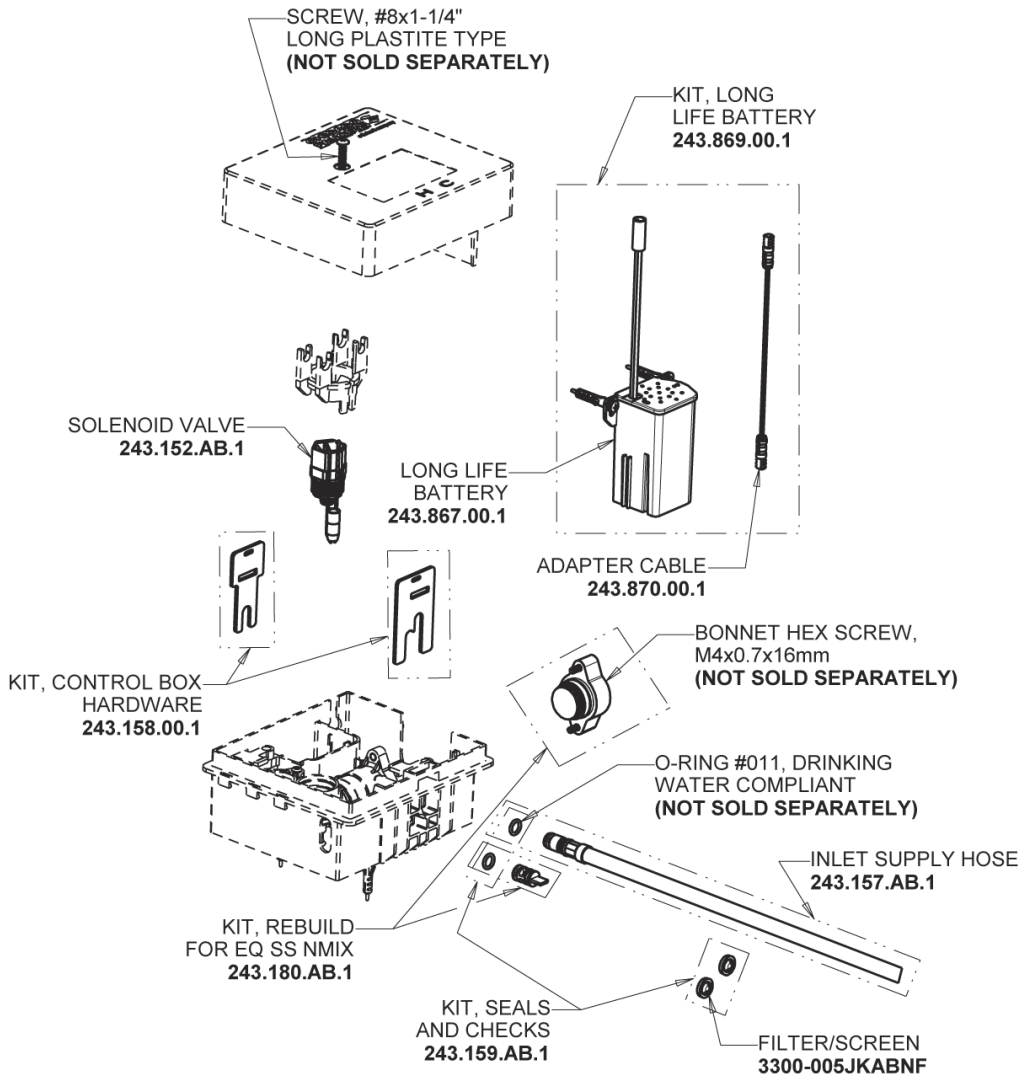

Repair Parts

EQ-B12A-61ABCP

EQ Angular Series Lavatory Sink Faucet with Hands-free Infrared Detection

CHICAGO FAUCETS®

Geberit Group

EQ-61KJKABNF EQ Control Box, Long Life Battery, Single-Supply Base Parts:

Polished Chrome EQ Square Spout, 0.5 GPM EQ-B11A-KJKABCP

4" Cover Plate, Polished Chrome, for EQ Square Spouts EQ-B12-KJKCP

For Technical Assistance:

Phone: 800-TEC-TRUE (832-8783)

Email: techsupport.us@chicagofaucets.com