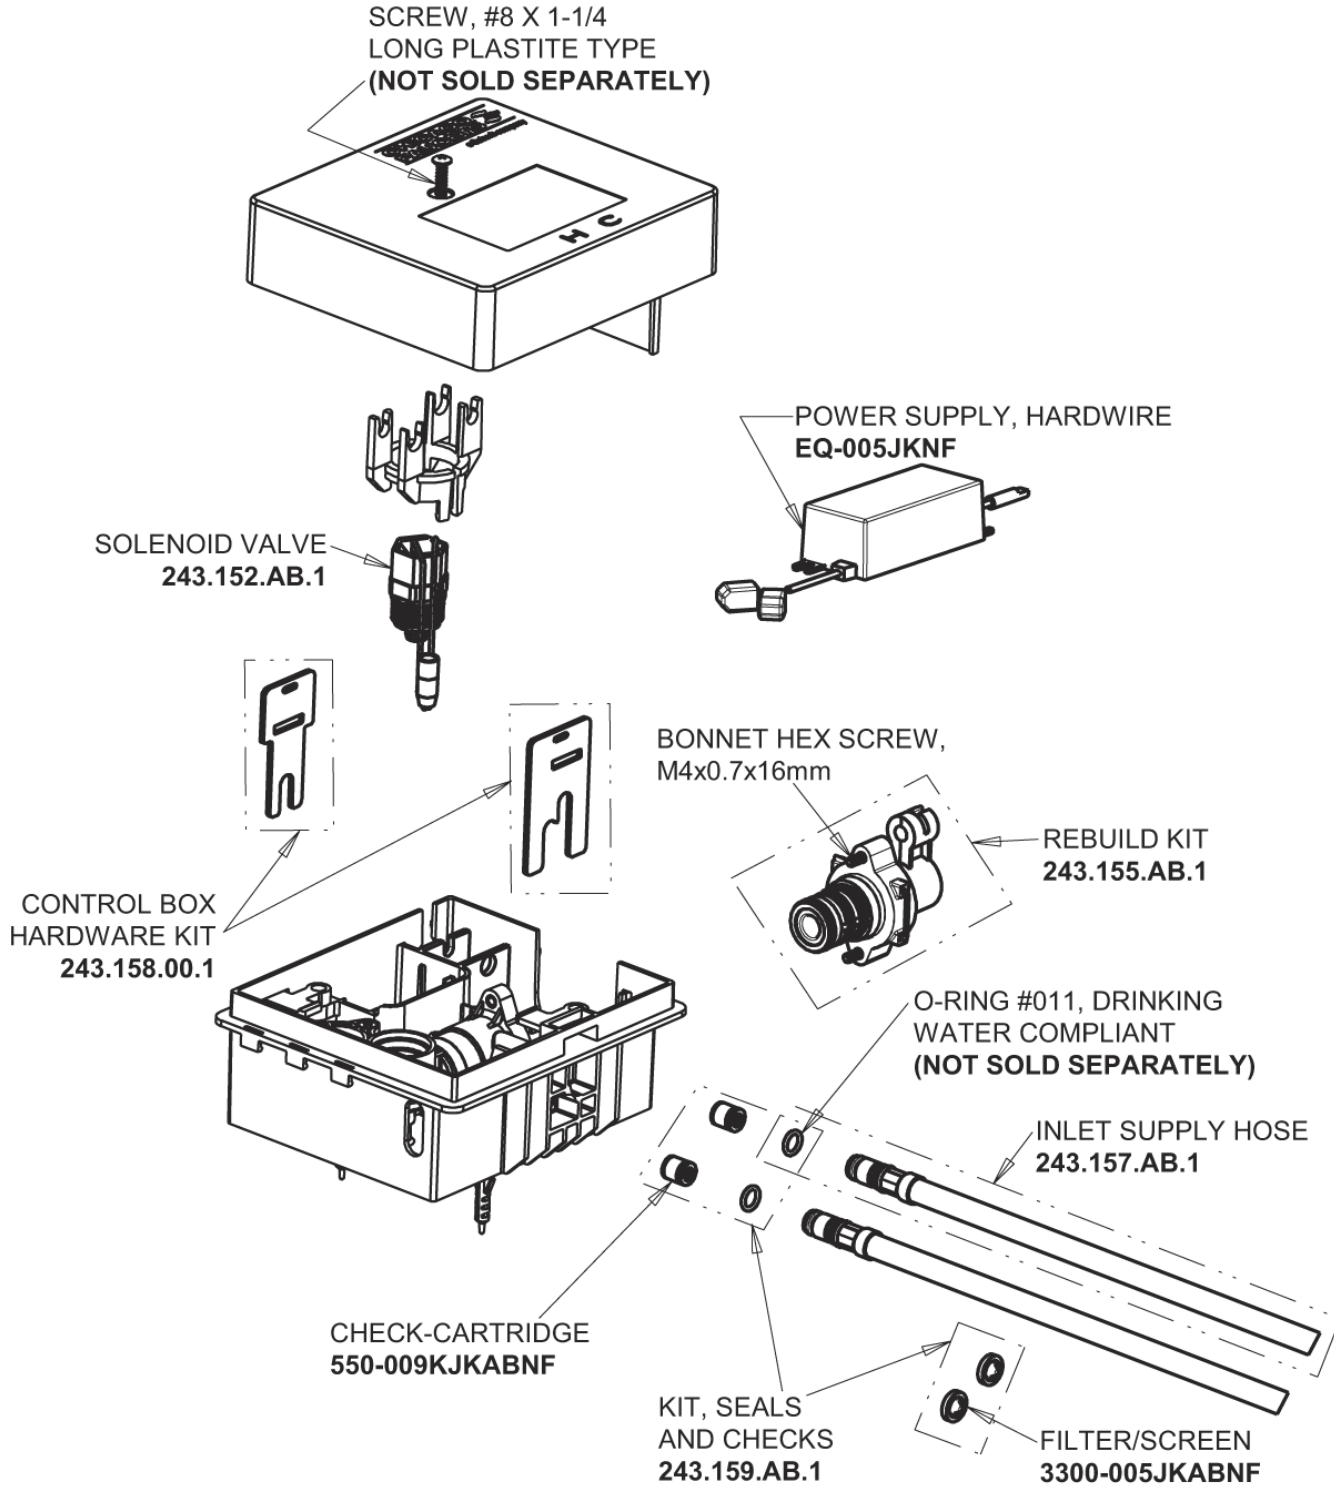

4" Cover Plate, Polished Chrome, for EQ Square Spouts  
EQ-B12-KJKCP

# Repair Parts

EQ-B12A-52ABCP

EQ Angular Series Lavatory Sink Faucet with Hands-free Infrared Detection

**CHICAGO  
FAUCETS** 

a Geberit company

EQ-52KJKABNF EQ Control Box, AC Hard-wired, Mechanical Mixer

## Base Parts: