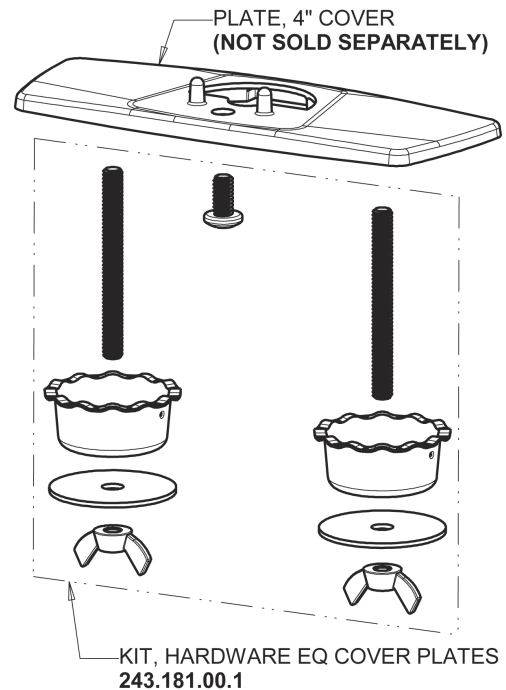

# Repair Parts

EQ-B12A-52ABCP

EQ Angular Series Lavatory Sink Faucet with Hands-free Infrared Detection

**CHICAGO  
FAUCETS**

a Geberit company

Polished Chrome EQ Square Spout, 0.5 GPM  
EQ-B11A-KJKABCP

EQ Brownout Protector (Accessory Only)  
EQ-012JKNF

4" Cover Plate, Polished Chrome, for EQ Square Spouts  
EQ-B12-KJKCP