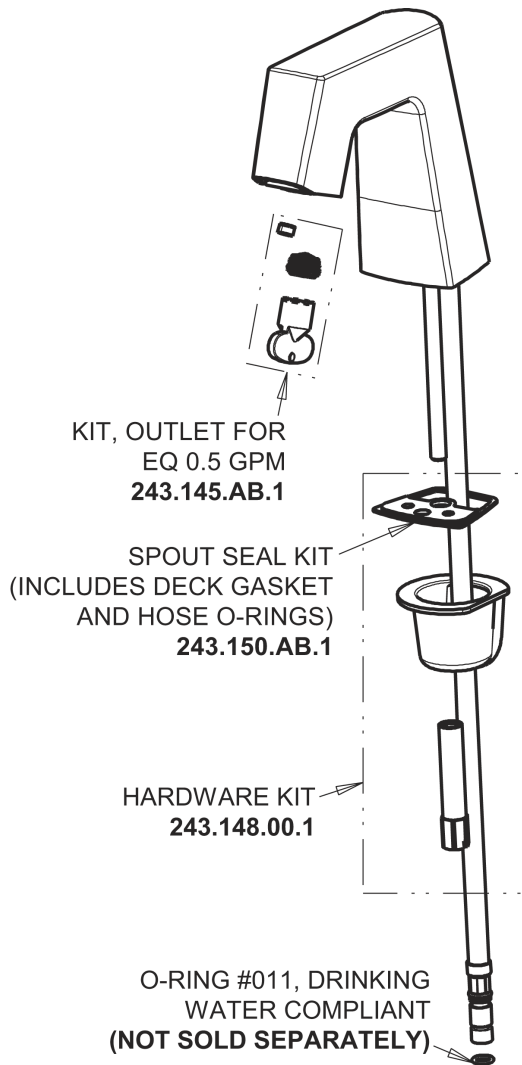

# Repair Parts

EQ-B12A-52ABCP

EQ Angular Series Lavatory Sink Faucet with Hands-free Infrared Detection

**CHICAGO  
FAUCETS**

a Geberit company

Polished Chrome EQ Square Spout, 0.5 GPM  
EQ-B11A-KJKABCP

EQ Brownout Protector (Accessory Only)  
EQ-012JKNF

4" Cover Plate, Polished Chrome, for EQ Square Spouts  
EQ-B12-KJKCP