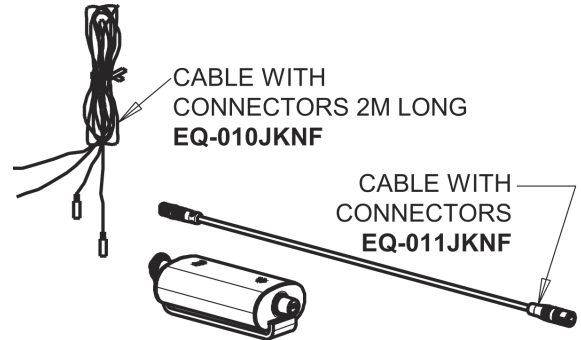

# Repair Parts

EQ-B12A-52ABCP

EQ Angular Series Lavatory Sink Faucet with Hands-free Infrared Detection

**CHICAGO  
FAUCETS**

a Geberit company

Polished Chrome EQ Square Spout, 0.5 GPM  
EQ-B11A-KJKABCP

EQ Brownout Protector (Accessory Only)  
EQ-012JKNF

4" Cover Plate, Polished Chrome, for EQ Square Spouts  
EQ-B12-KJKCP