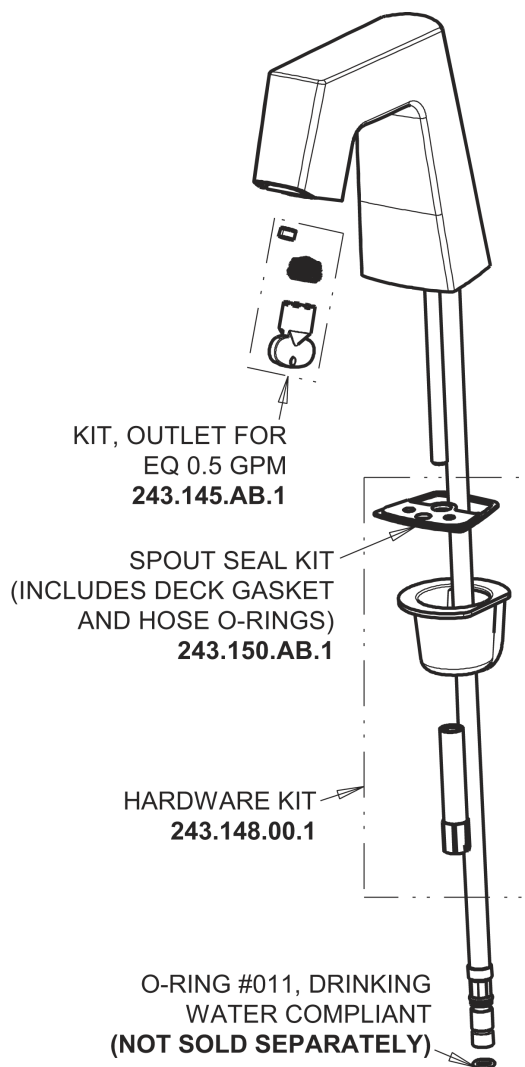

# Repair Parts

EQ-B12A-43ABBN

EQ Angular Series Lavatory Sink Faucet with Hands-free Infrared Detection

# CHICAGO FAUCETS®

Geberit Group

Brushed Nickel EQ Square Spout, 0.5 GPM  
EQ-B11A-KJKABBN

EQ Brownout Protector (Accessory Only)  
EQ-012JKNF

4" Cover Plate, Brushed Nickel, for EQ Square Spouts  
EQ-B12-KJKBN