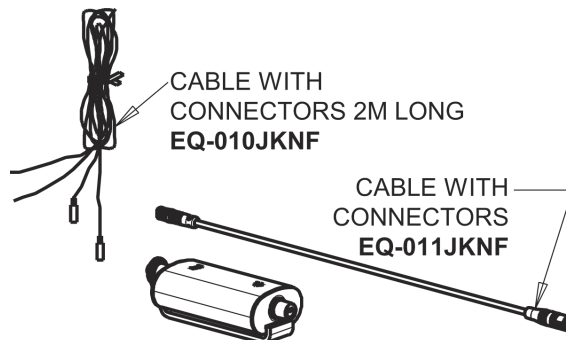

# Repair Parts

EQ-B12A-43ABBN

EQ Angular Series Lavatory Sink Faucet with Hands-free Infrared Detection

# CHICAGO FAUCETS®

Geberit Group

Brushed Nickel EQ Square Spout, 0.5 GPM  
EQ-B11A-KJKABBN

EQ Brownout Protector (Accessory Only)  
EQ-012JKNF

4" Cover Plate, Brushed Nickel, for EQ Square Spouts  
EQ-B12-KJKBN