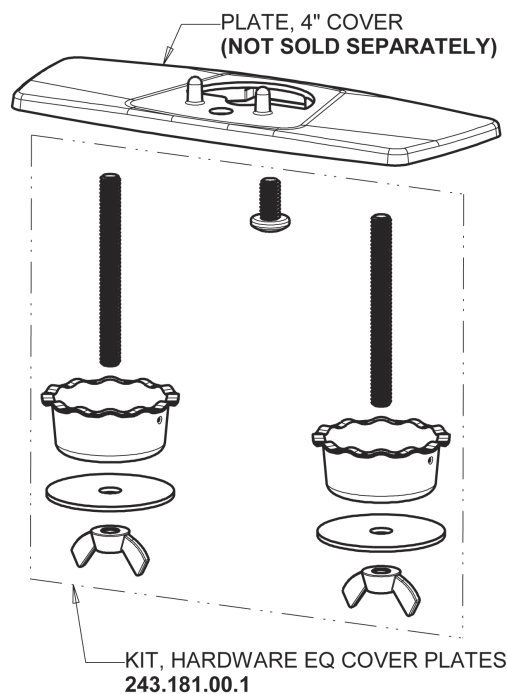

# CHICAGO FAUCETS®

Geberit Group

Brushed Nickel EQ Square Spout, 0.5 GPM  
EQ-B11A-KJKABBN

EQ Brownout Protector (Accessory Only)  
EQ-012JKNF

4" Cover Plate, Brushed Nickel, for EQ Square Spouts  
EQ-B12-KJKBN