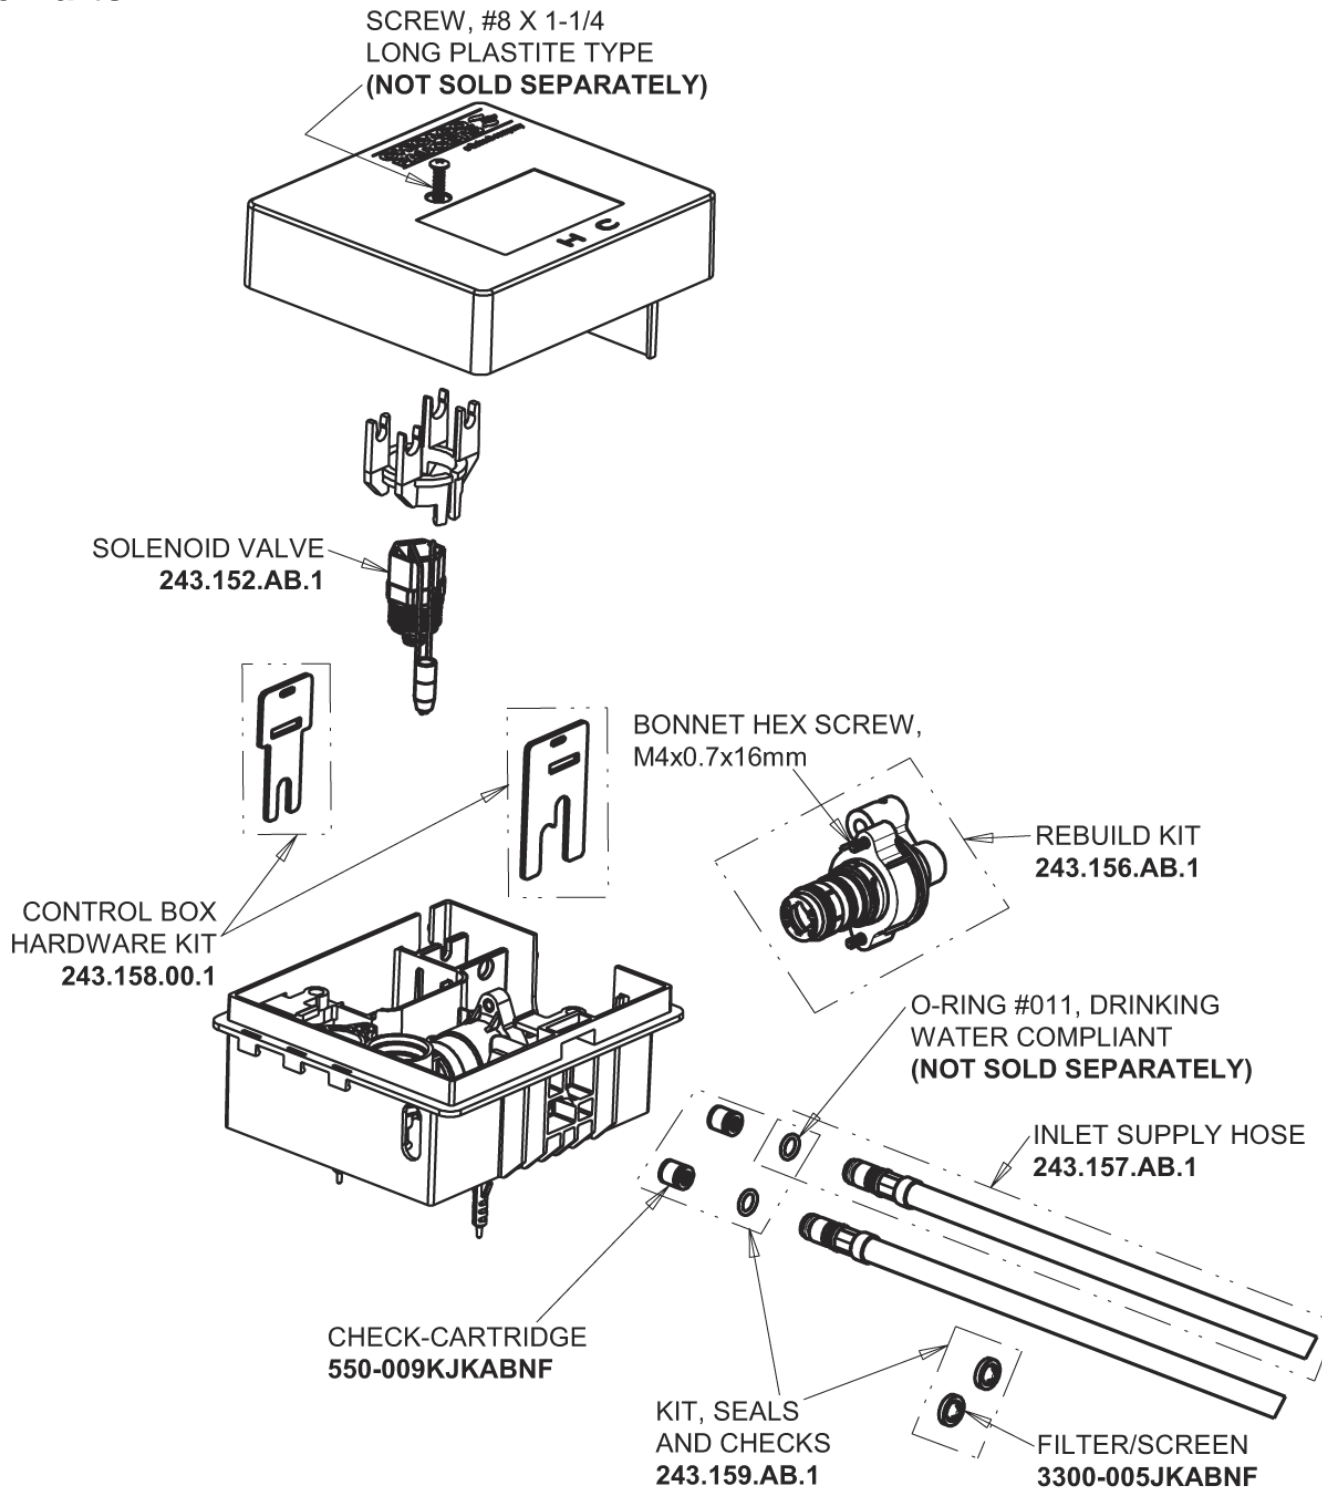

# Repair Parts

EQ-B12A-43ABBN

EQ Angular Series Lavatory Sink Faucet with Hands-free Infrared Detection

## Base Parts: