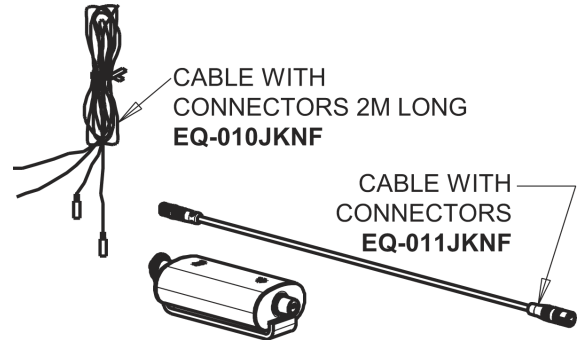

Repair Parts

EQ-B12A-42ABCP

EQ Angular Series Lavatory Sink Faucet with Hands-free Infrared Detection

**CHICAGO
FAUCETS**

a Geberit company

Polished Chrome EQ Square Spout, 0.5 GPM
EQ-B11A-KJKABCP

EQ Brownout Protector (Accessory Only)
EQ-012JKNF

4" Cover Plate, Polished Chrome, for EQ Square Spouts
EQ-B12-KJKCP

For Technical Assistance:

Phone: 800-TEC-TRUE (832-8783)

Email: techsupport.us@chicagofaucets.com

2100 South Clearwater Drive

Des Plaines, IL 60018

Phone: 847-803-5000

chicagofaucets.com

Repair Parts

EQ-B12A-42ABCP

EQ Angular Series Lavatory Sink Faucet with Hands-free Infrared Detection

**CHICAGO
FAUCETS**

a Geberit company

EQ-42KJKABNF EQ Control Box, AC (Less Transformer), Mechanical Mixer