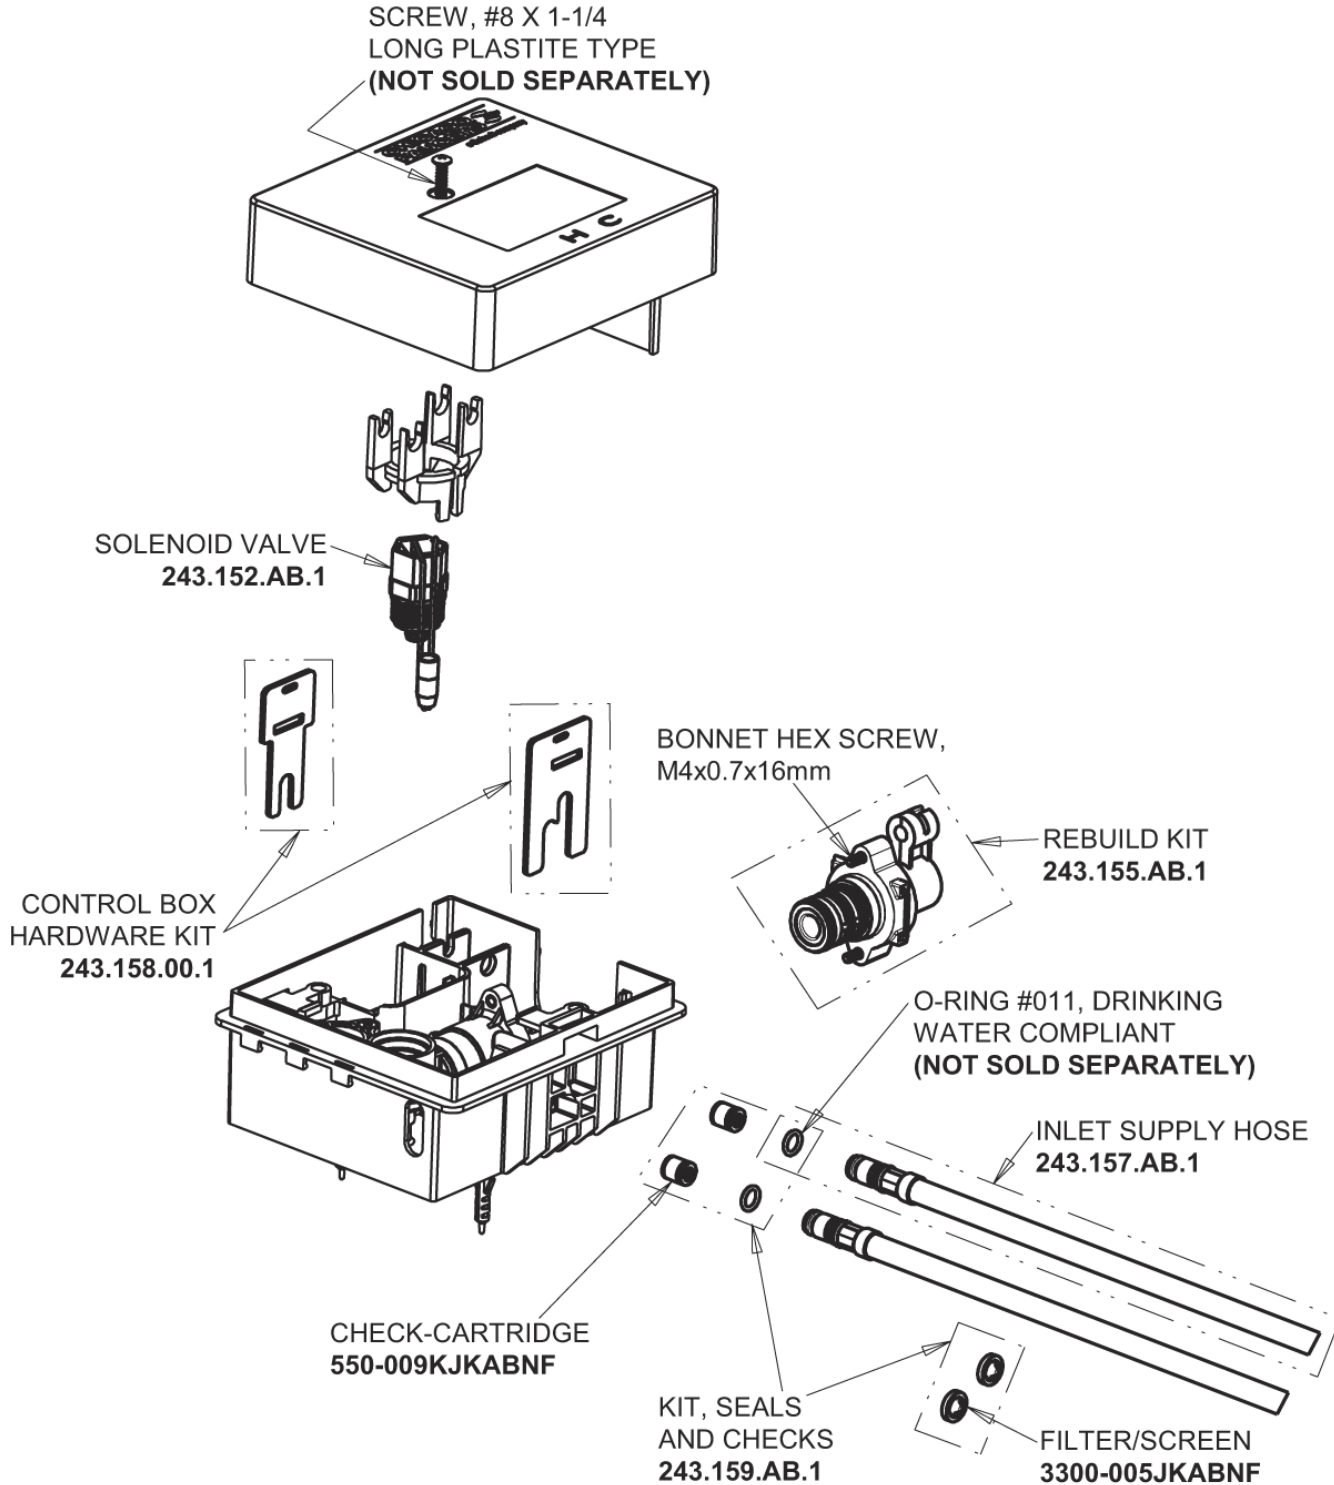

Repair Parts

EQ-B12A-42ABCP

EQ Angular Series Lavatory Sink Faucet with Hands-free Infrared Detection

**CHICAGO
FAUCETS**

a Geberit company

EQ-42KJKABNF EQ Control Box, AC (Less Transformer), Mechanical Mixer

Base Parts:

For Technical Assistance:

Phone: 800-TEC-TRUE (832-8783)

Email: techsupport.us@chicagofaucets.com

2100 South Clearwater Drive

Des Plaines, IL 60018

Phone: 847-803-5000

chicagofaucets.com