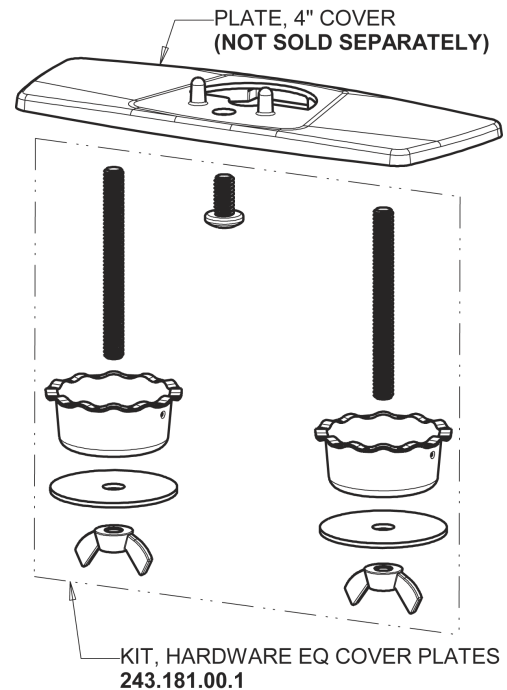

Repair Parts

EQ-B12A-42ABCP

EQ Angular Series Lavatory Sink Faucet with Hands-free Infrared Detection

**CHICAGO
FAUCETS**

a Geberit company

Polished Chrome EQ Square Spout, 0.5 GPM
EQ-B11A-KJKABCP

EQ Brownout Protector (Accessory Only)
EQ-012JKNF

4" Cover Plate, Polished Chrome, for EQ Square Spouts
EQ-B12-KJKCP

For Technical Assistance:

Phone: 800-TEC-TRUE (832-8783)

Email: techsupport.us@chicagofaucets.com

2100 South Clearwater Drive

Des Plaines, IL 60018