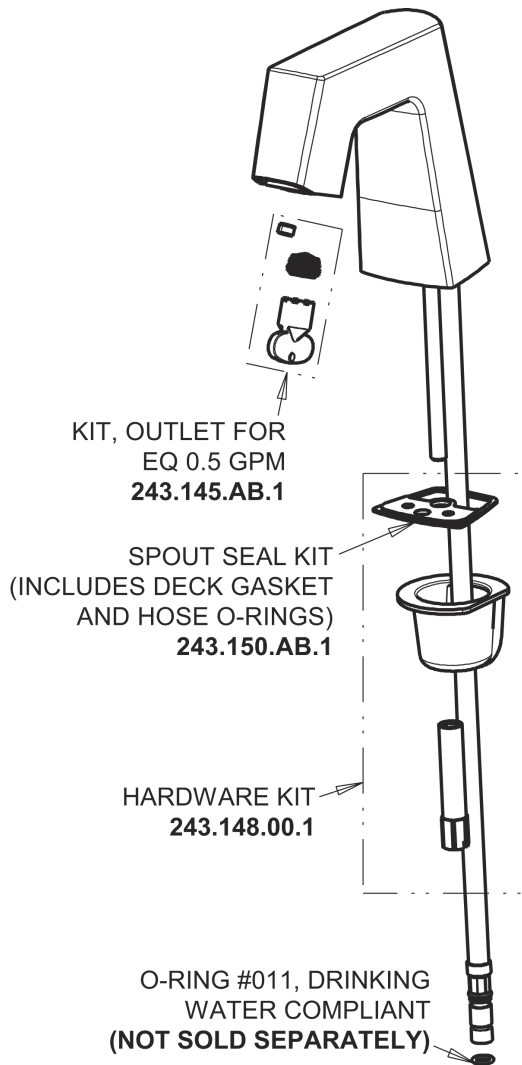

Repair Parts

EQ-B12A-42ABCP

EQ Angular Series Lavatory Sink Faucet with Hands-free Infrared Detection

**CHICAGO
FAUCETS**

a Geberit company

Polished Chrome EQ Square Spout, 0.5 GPM
EQ-B11A-KJKABCP

EQ Brownout Protector (Accessory Only)
EQ-012JKNF

4" Cover Plate, Polished Chrome, for EQ Square Spouts
EQ-B12-KJKCP

For Technical Assistance:

Phone: 800-TEC-TRUE (832-8783)

Email: techsupport.us@chicagofaucets.com

2100 South Clearwater Drive

Des Plaines, IL 60018

Phone: 847-803-5000

chicagofaucets.com

Repair Parts

EQ-B12A-42ABCP

EQ Angular Series Lavatory Sink Faucet with Hands-free Infrared Detection

**CHICAGO
FAUCETS**

a Geberit company

EQ-42KJKABNF EQ Control Box, AC (Less Transformer), Mechanical Mixer