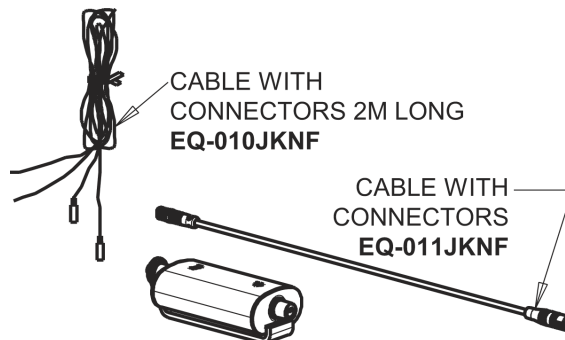

Repair Parts

EQ-B12A-42ABBN

EQ Angular Series Lavatory Sink Faucet with Hands-free Infrared Detection

CHICAGO FAUCETS®

Geberit Group

Brushed Nickel EQ Square Spout, 0.5 GPM
EQ-B11A-KJKABBN

EQ Brownout Protector (Accessory Only)
EQ-012JKNF

4" Cover Plate, Brushed Nickel, for EQ Square Spouts
EQ-B12-KJKBN

For Technical Assistance:

Phone: 800-TEC-TRUE (832-8783)

Email: techsupport.us@chicagofaucets.com

2100 South Clearwater Drive

Des Plaines, IL 60018

Phone: 847-803-5000

chicagofaucets.com

Repair Parts

EQ-B12A-42ABBN

EQ Angular Series Lavatory Sink Faucet with Hands-free Infrared Detection

CHICAGO FAUCETS®

Geberit Group

EQ-42KJKABNF EQ Control Box, AC (Less Transformer), Mechanical Mixer