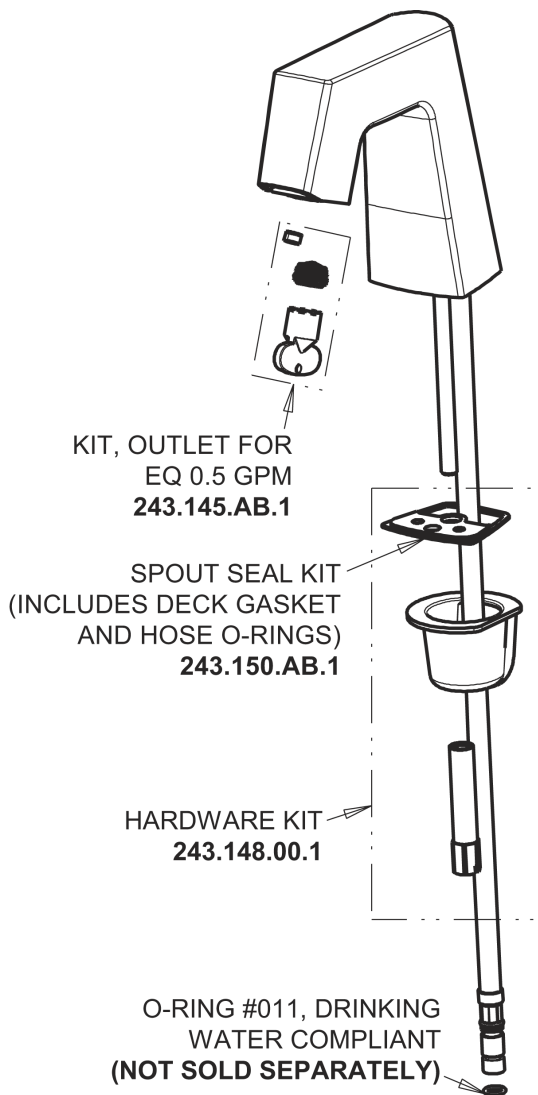

Repair Parts

EQ-B12A-42ABBN

EQ Angular Series Lavatory Sink Faucet with Hands-free Infrared Detection

CHICAGO FAUCETS®

Geberit Group

Brushed Nickel EQ Square Spout, 0.5 GPM
EQ-B11A-KJKABBN

EQ Brownout Protector (Accessory Only)
EQ-012JKNF

4" Cover Plate, Brushed Nickel, for EQ Square Spouts
EQ-B12-KJKBN

For Technical Assistance:

Phone: 800-TEC-TRUE (832-8783)

Email: techsupport.us@chicagofaucets.com

2100 South Clearwater Drive

Des Plaines, IL 60018

Phone: 847-803-5000

chicagofaucets.com

Repair Parts

EQ-B12A-42ABBN

EQ Angular Series Lavatory Sink Faucet with Hands-free Infrared Detection

CHICAGO FAUCETS®

Geberit Group

EQ-42KJKABNF EQ Control Box, AC (Less Transformer), Mechanical Mixer