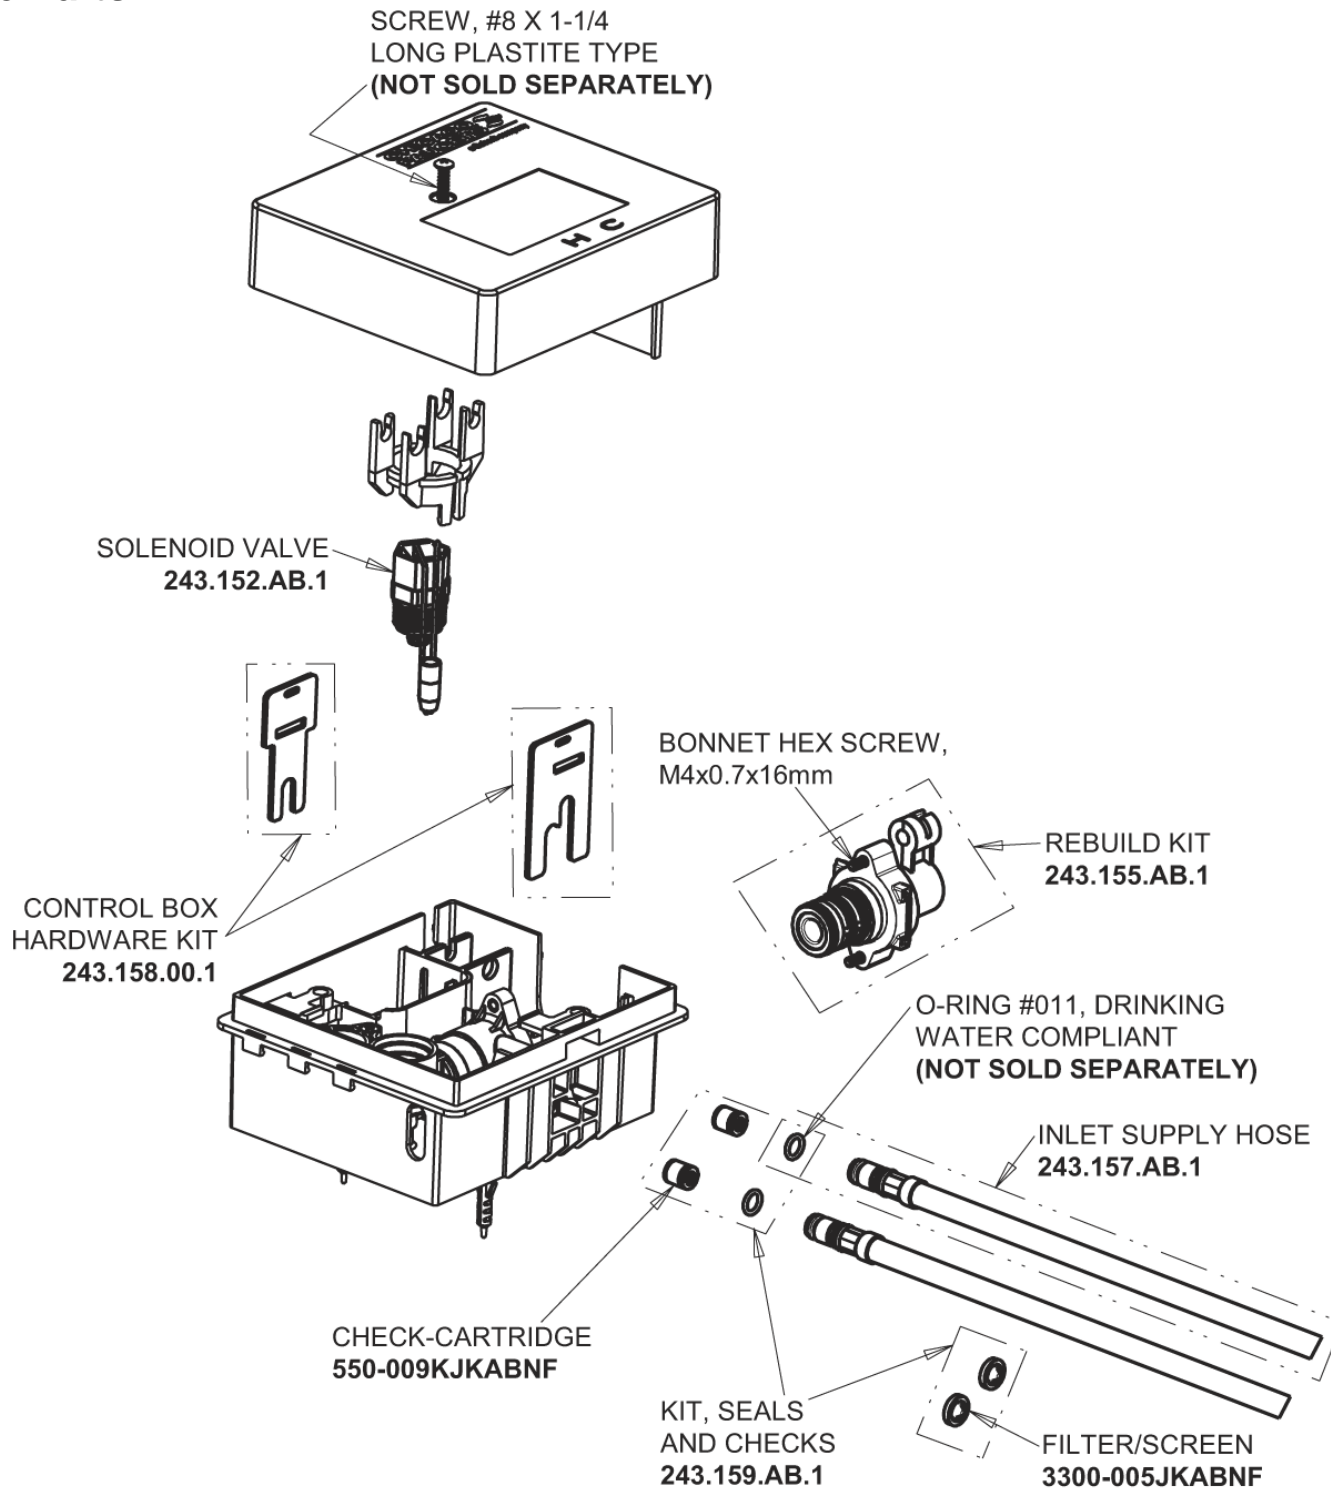

Repair Parts

EQ-B12A-42ABBN

EQ Angular Series Lavatory Sink Faucet with Hands-free Infrared Detection

CHICAGO FAUCETS®

Geberit Group

EQ-42KJKABNF EQ Control Box, AC (Less Transformer), Mechanical Mixer

Base Parts:

For Technical Assistance:

Phone: 800-TEC-TRUE (832-8783)

Email: techsupport.us@chicagofaucets.com

2100 South Clearwater Drive

Des Plaines, IL 60018

Phone: 847-803-5000

chicagofaucets.com