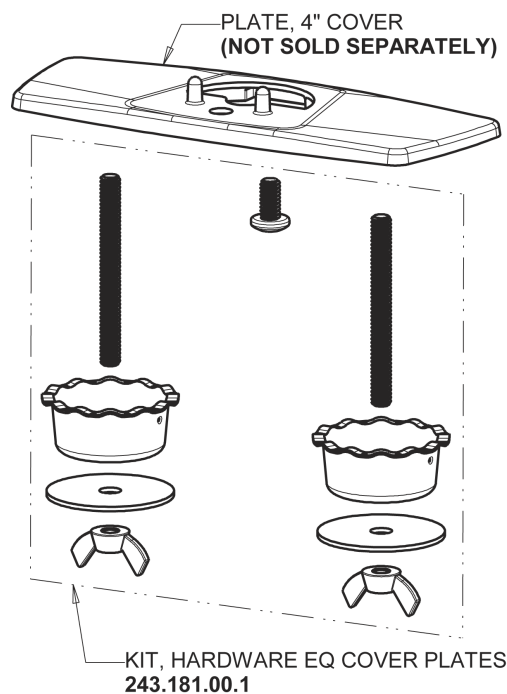

Repair Parts

EQ-B12A-42ABBN

EQ Angular Series Lavatory Sink Faucet with Hands-free Infrared Detection

CHICAGO FAUCETS®

Geberit Group

Brushed Nickel EQ Square Spout, 0.5 GPM
EQ-B11A-KJKABBN

EQ Brownout Protector (Accessory Only)
EQ-012JKNF

4" Cover Plate, Brushed Nickel, for EQ Square Spouts
EQ-B12-KJKBN

For Technical Assistance:

Phone: 800-TEC-TRUE (832-8783)

Email: techsupport.us@chicagofaucets.com

2100 South Clearwater Drive

Des Plaines, IL 60018